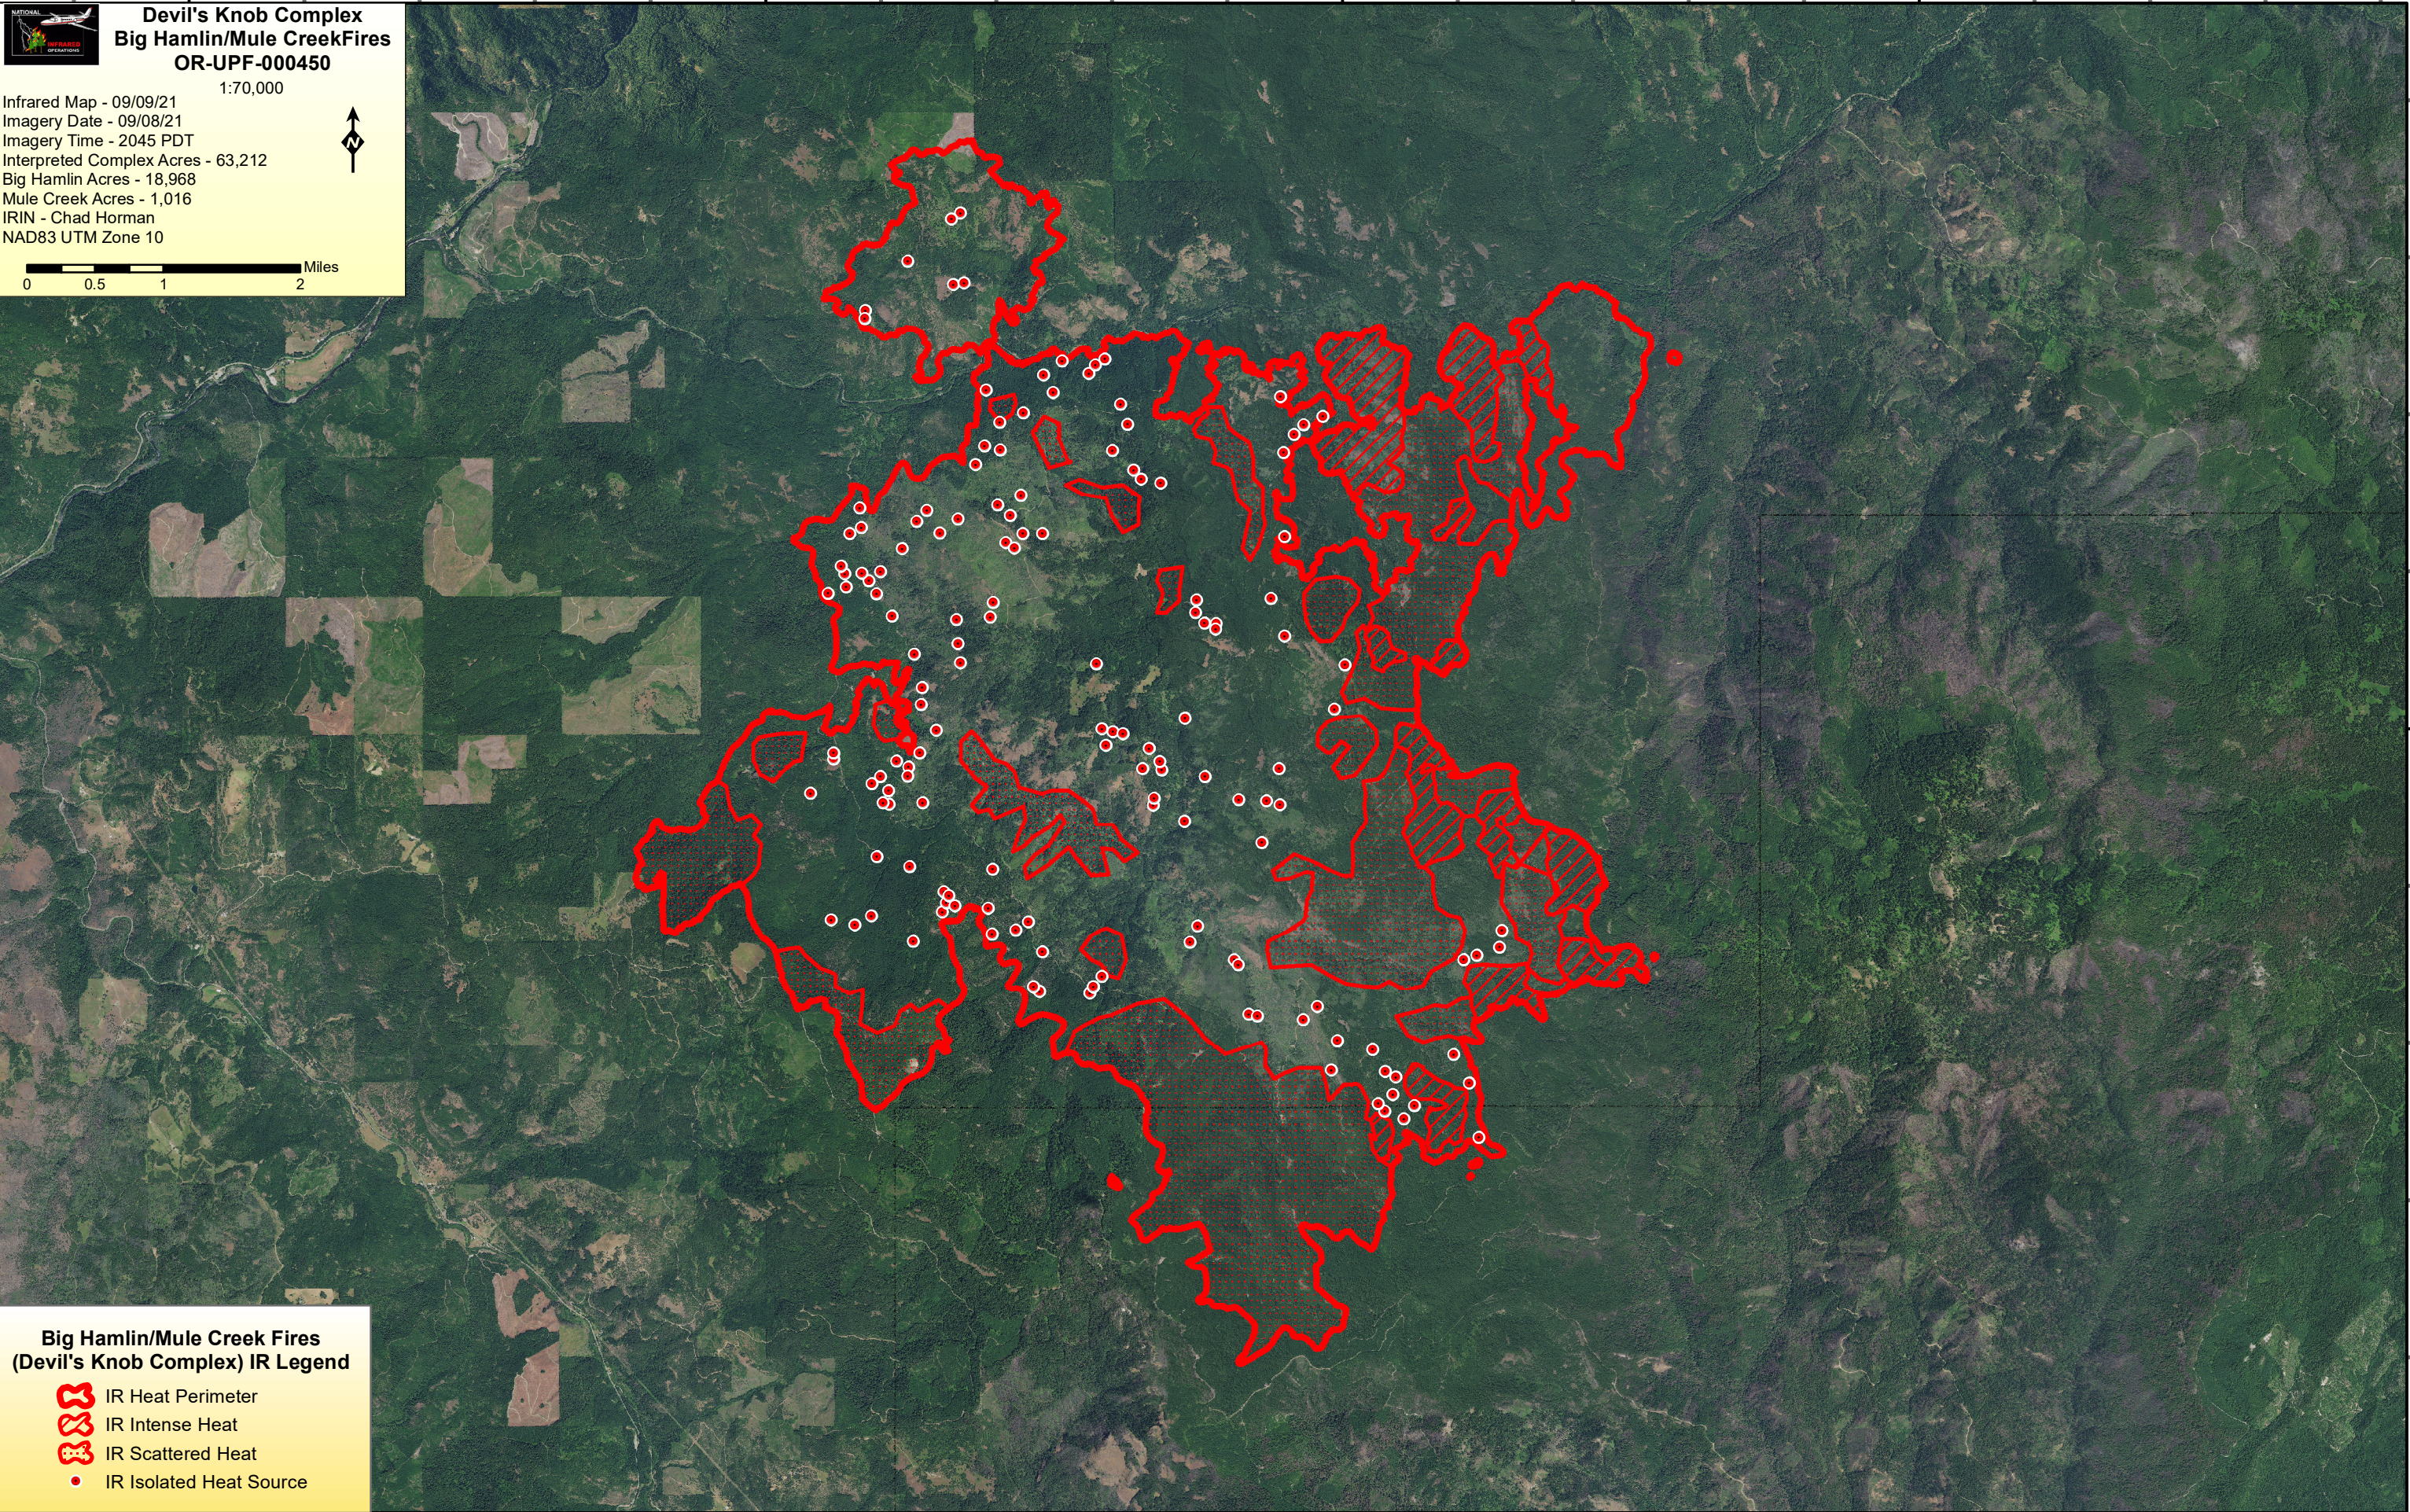

# Devil's Knob Complex Big Hamlin/Mule Creek Fires OR-UPF-000450

1:70,000

Infrared Map - 09/09/21  
Imagery Date - 09/08/21  
Imagery Time - 2045 PDT  
Interpreted Complex Acres - 63,212  
Big Hamlin Acres - 18,968  
Mule Creek Acres - 1,016  
IRIN - Chad Horman  
NAD83 UTM Zone 10

## Big Hamlin/Mule Creek Fires (Devil's Knob Complex) IR Legend

- IR Heat Perimeter
- IR Intense Heat
- IR Scattered Heat
- IR Isolated Heat Source