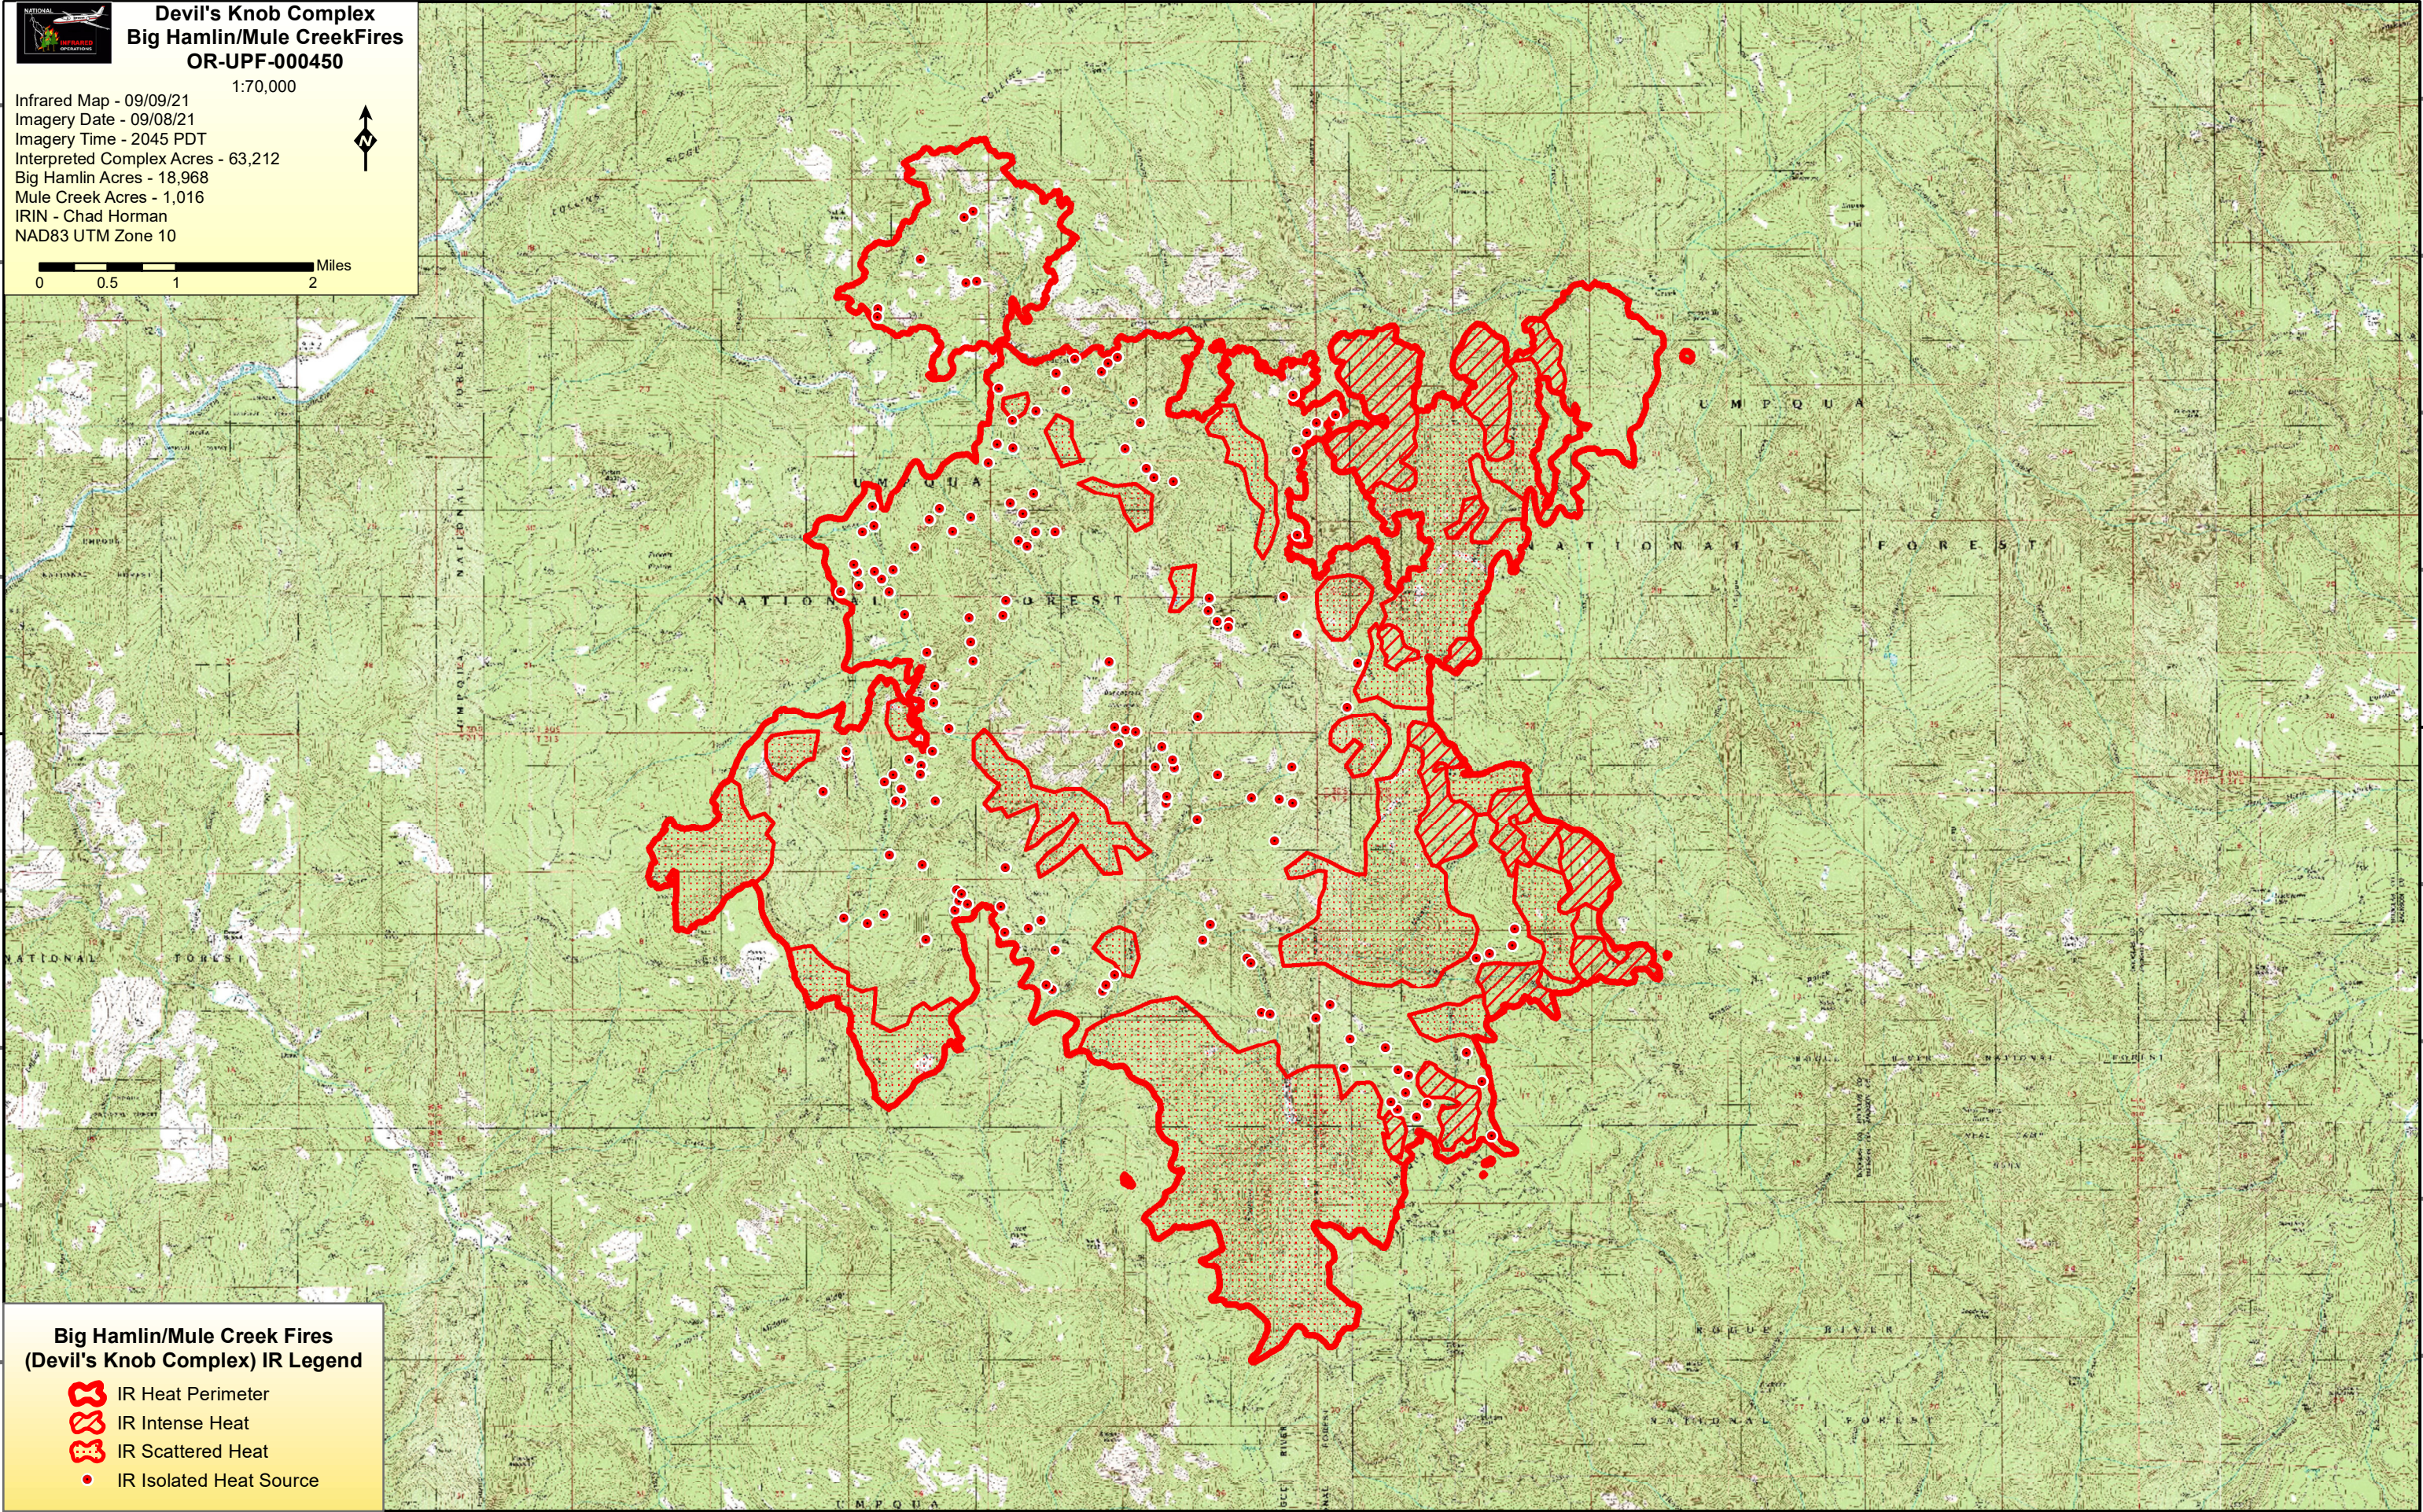

**Devil's Knob Complex  
Big Hamlin/Mule Creek Fires  
OR-UPF-000450**

Infrared Map - 09/09/21  
 Imagery Date - 09/08/21  
 Imagery Time - 2045 PDT  
 Interpreted Complex Acres - 63,212  
 Big Hamlin Acres - 18,968  
 Mule Creek Acres - 1,016  
 IRIN - Chad Horman  
 NAD83 UTM Zone 10

1:70,000

**Big Hamlin/Mule Creek Fires  
(Devil's Knob Complex) IR Legend**

- IR Heat Perimeter
- IR Intense Heat
- IR Scattered Heat
- IR Isolated Heat Source