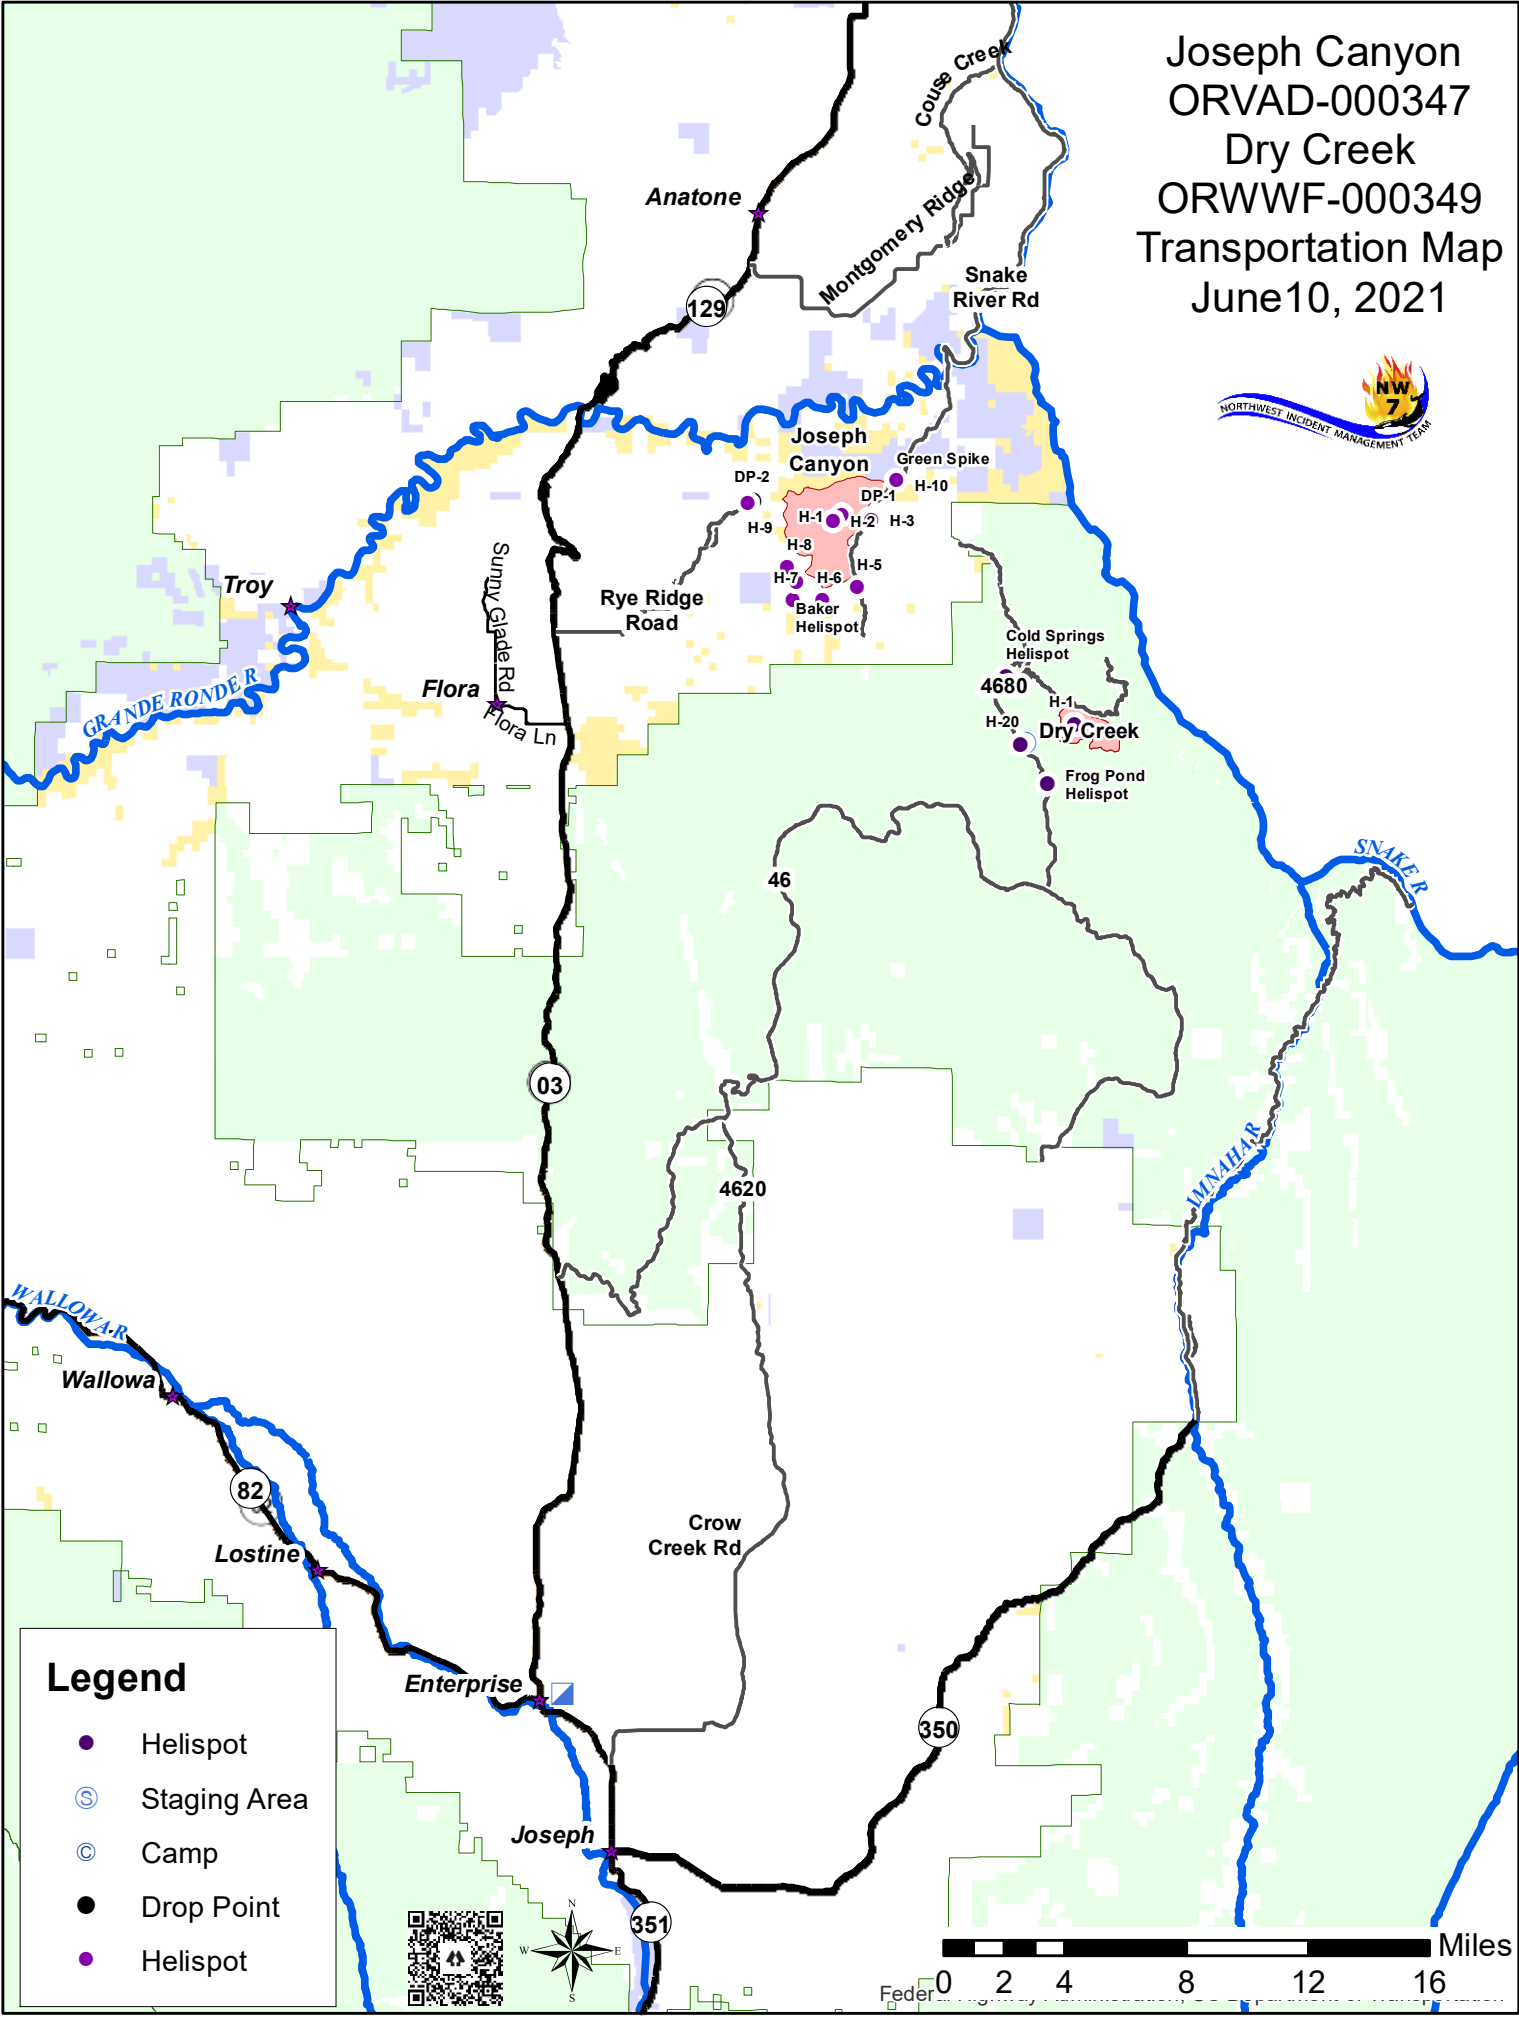

Joseph Canyon  
 ORVAD-000347  
 Dry Creek  
 ORWWF-000349  
 Transportation Map  
 June 10, 2021

**Legend**

- Helispot
- ⊙ Staging Area
- ⊙ Camp
- Drop Point
- Helispot