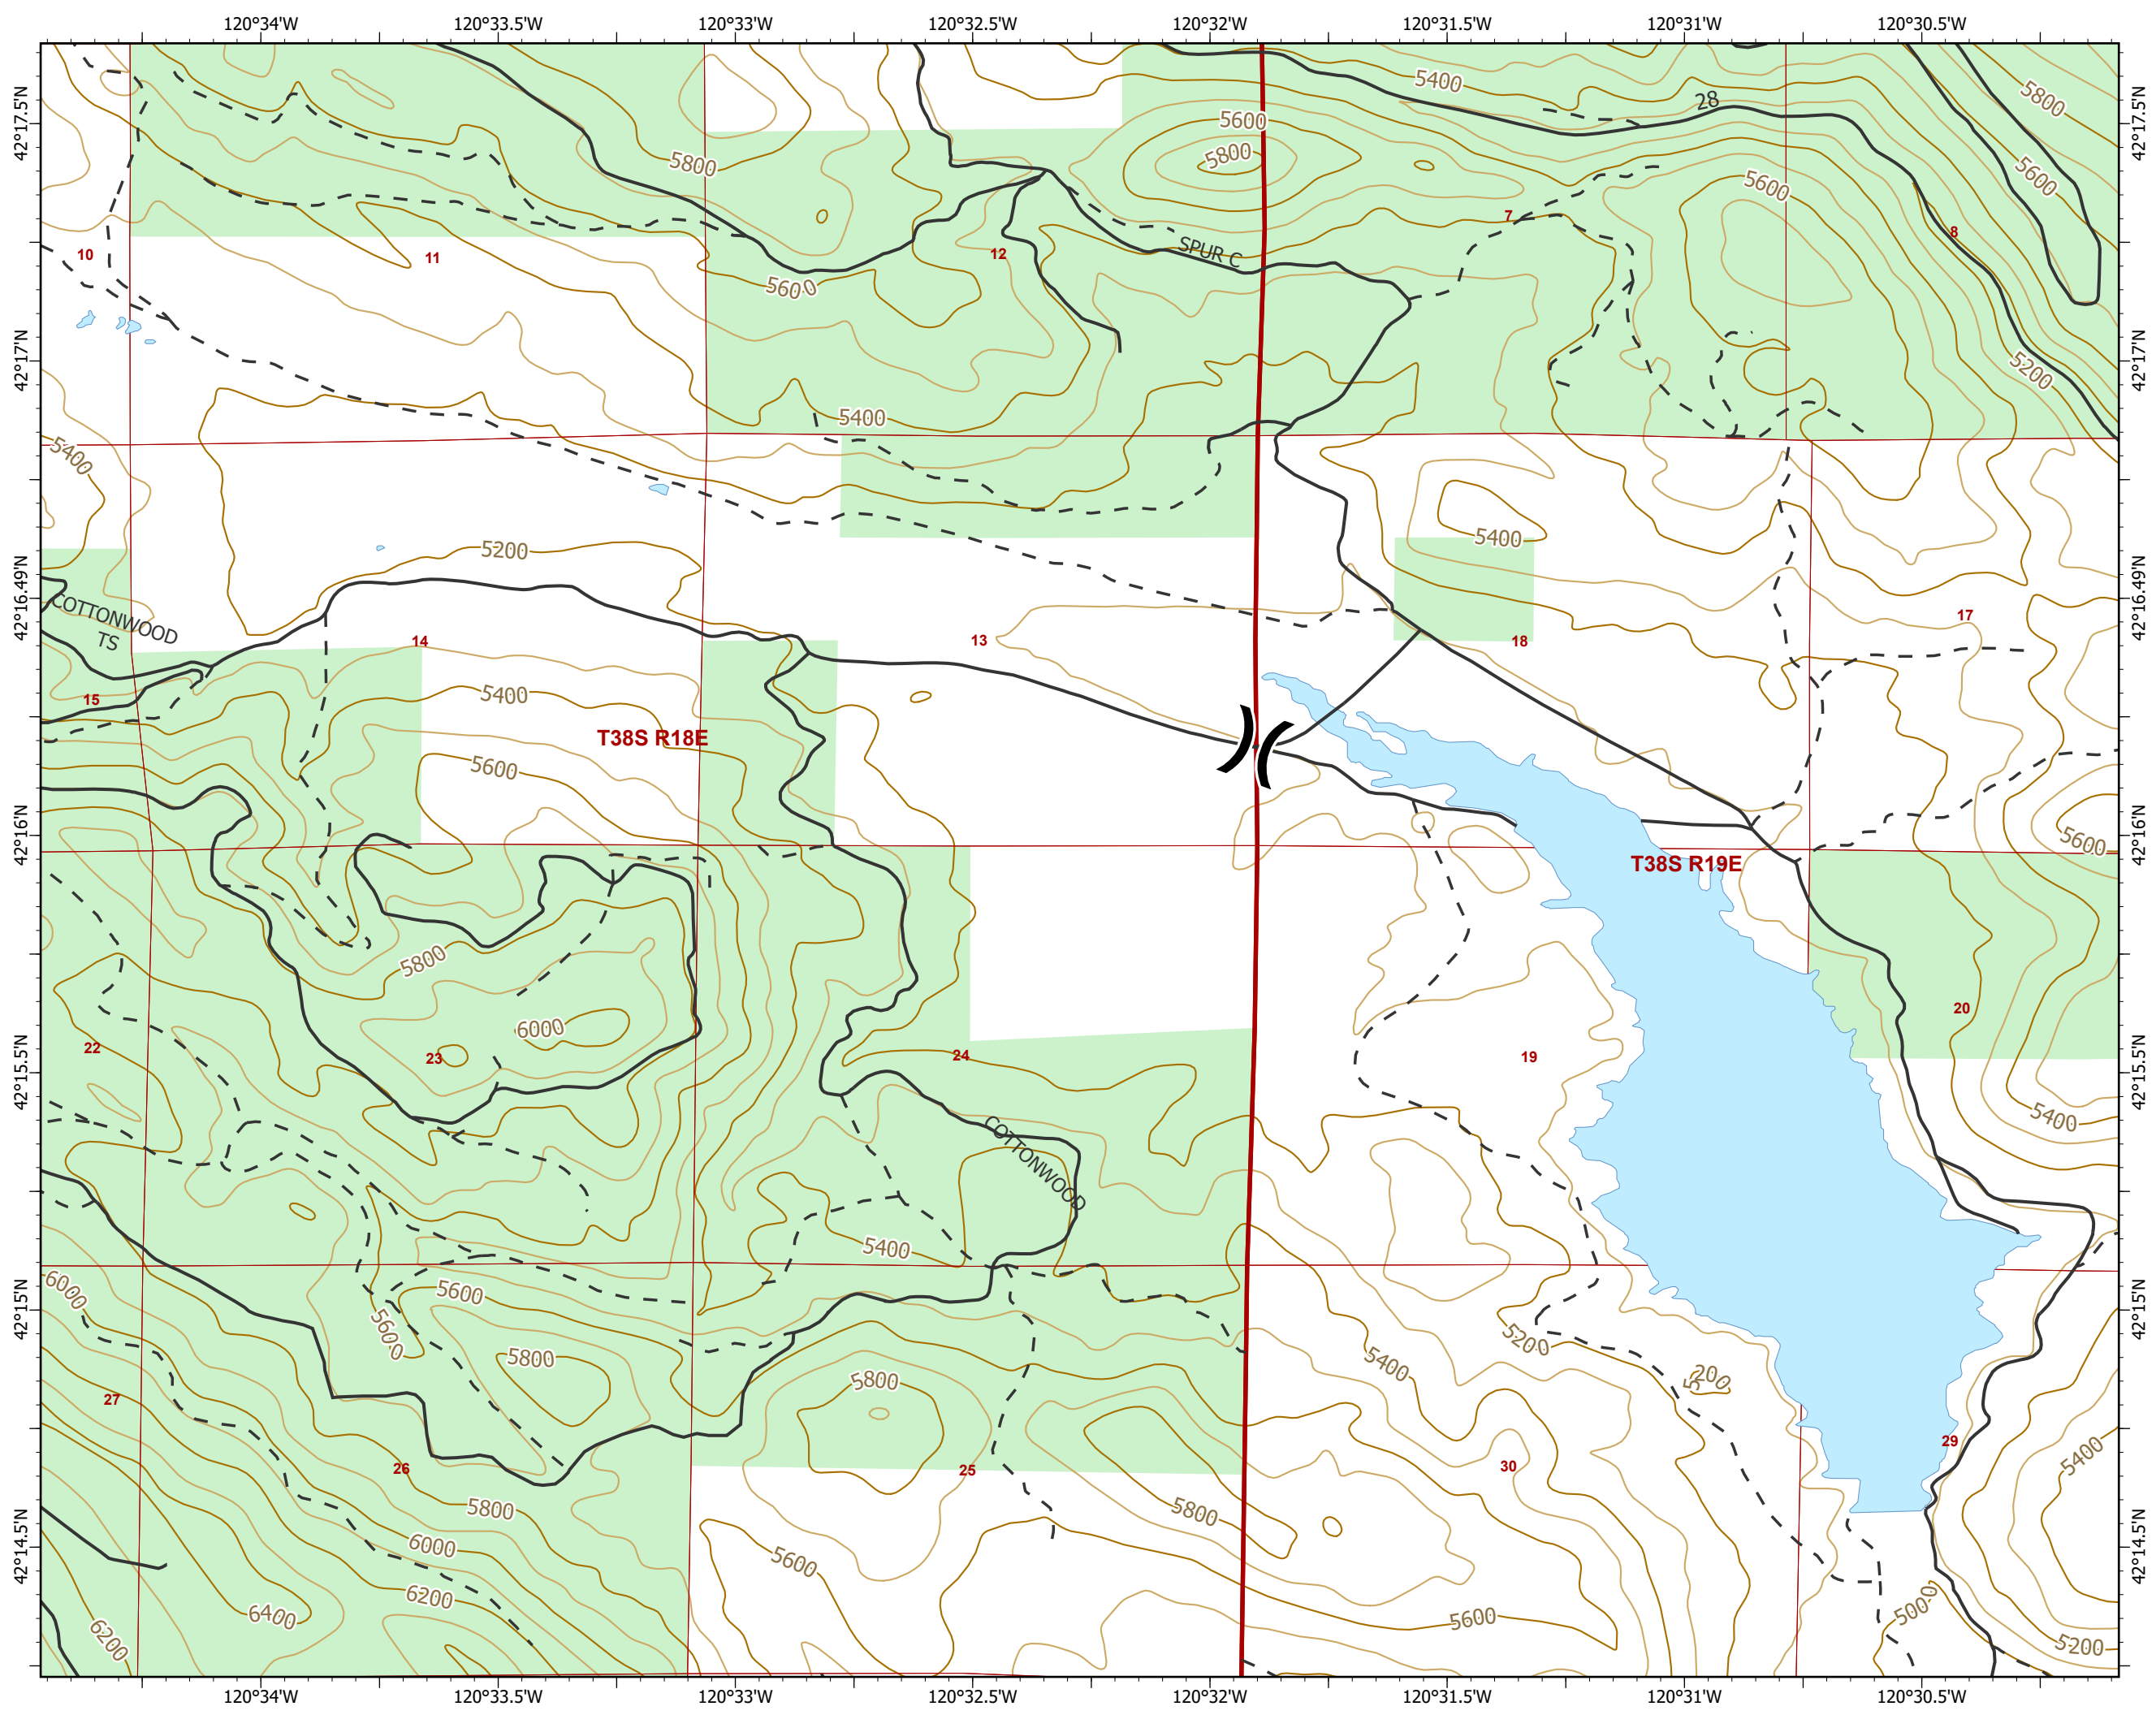

ODF IMT 3
08/13/2021 2348
Patton Meadow: Acres from IR
Willow Valley: Acres from Initial Sizeup
WGS 1984 Datum. Lat/Long Grid