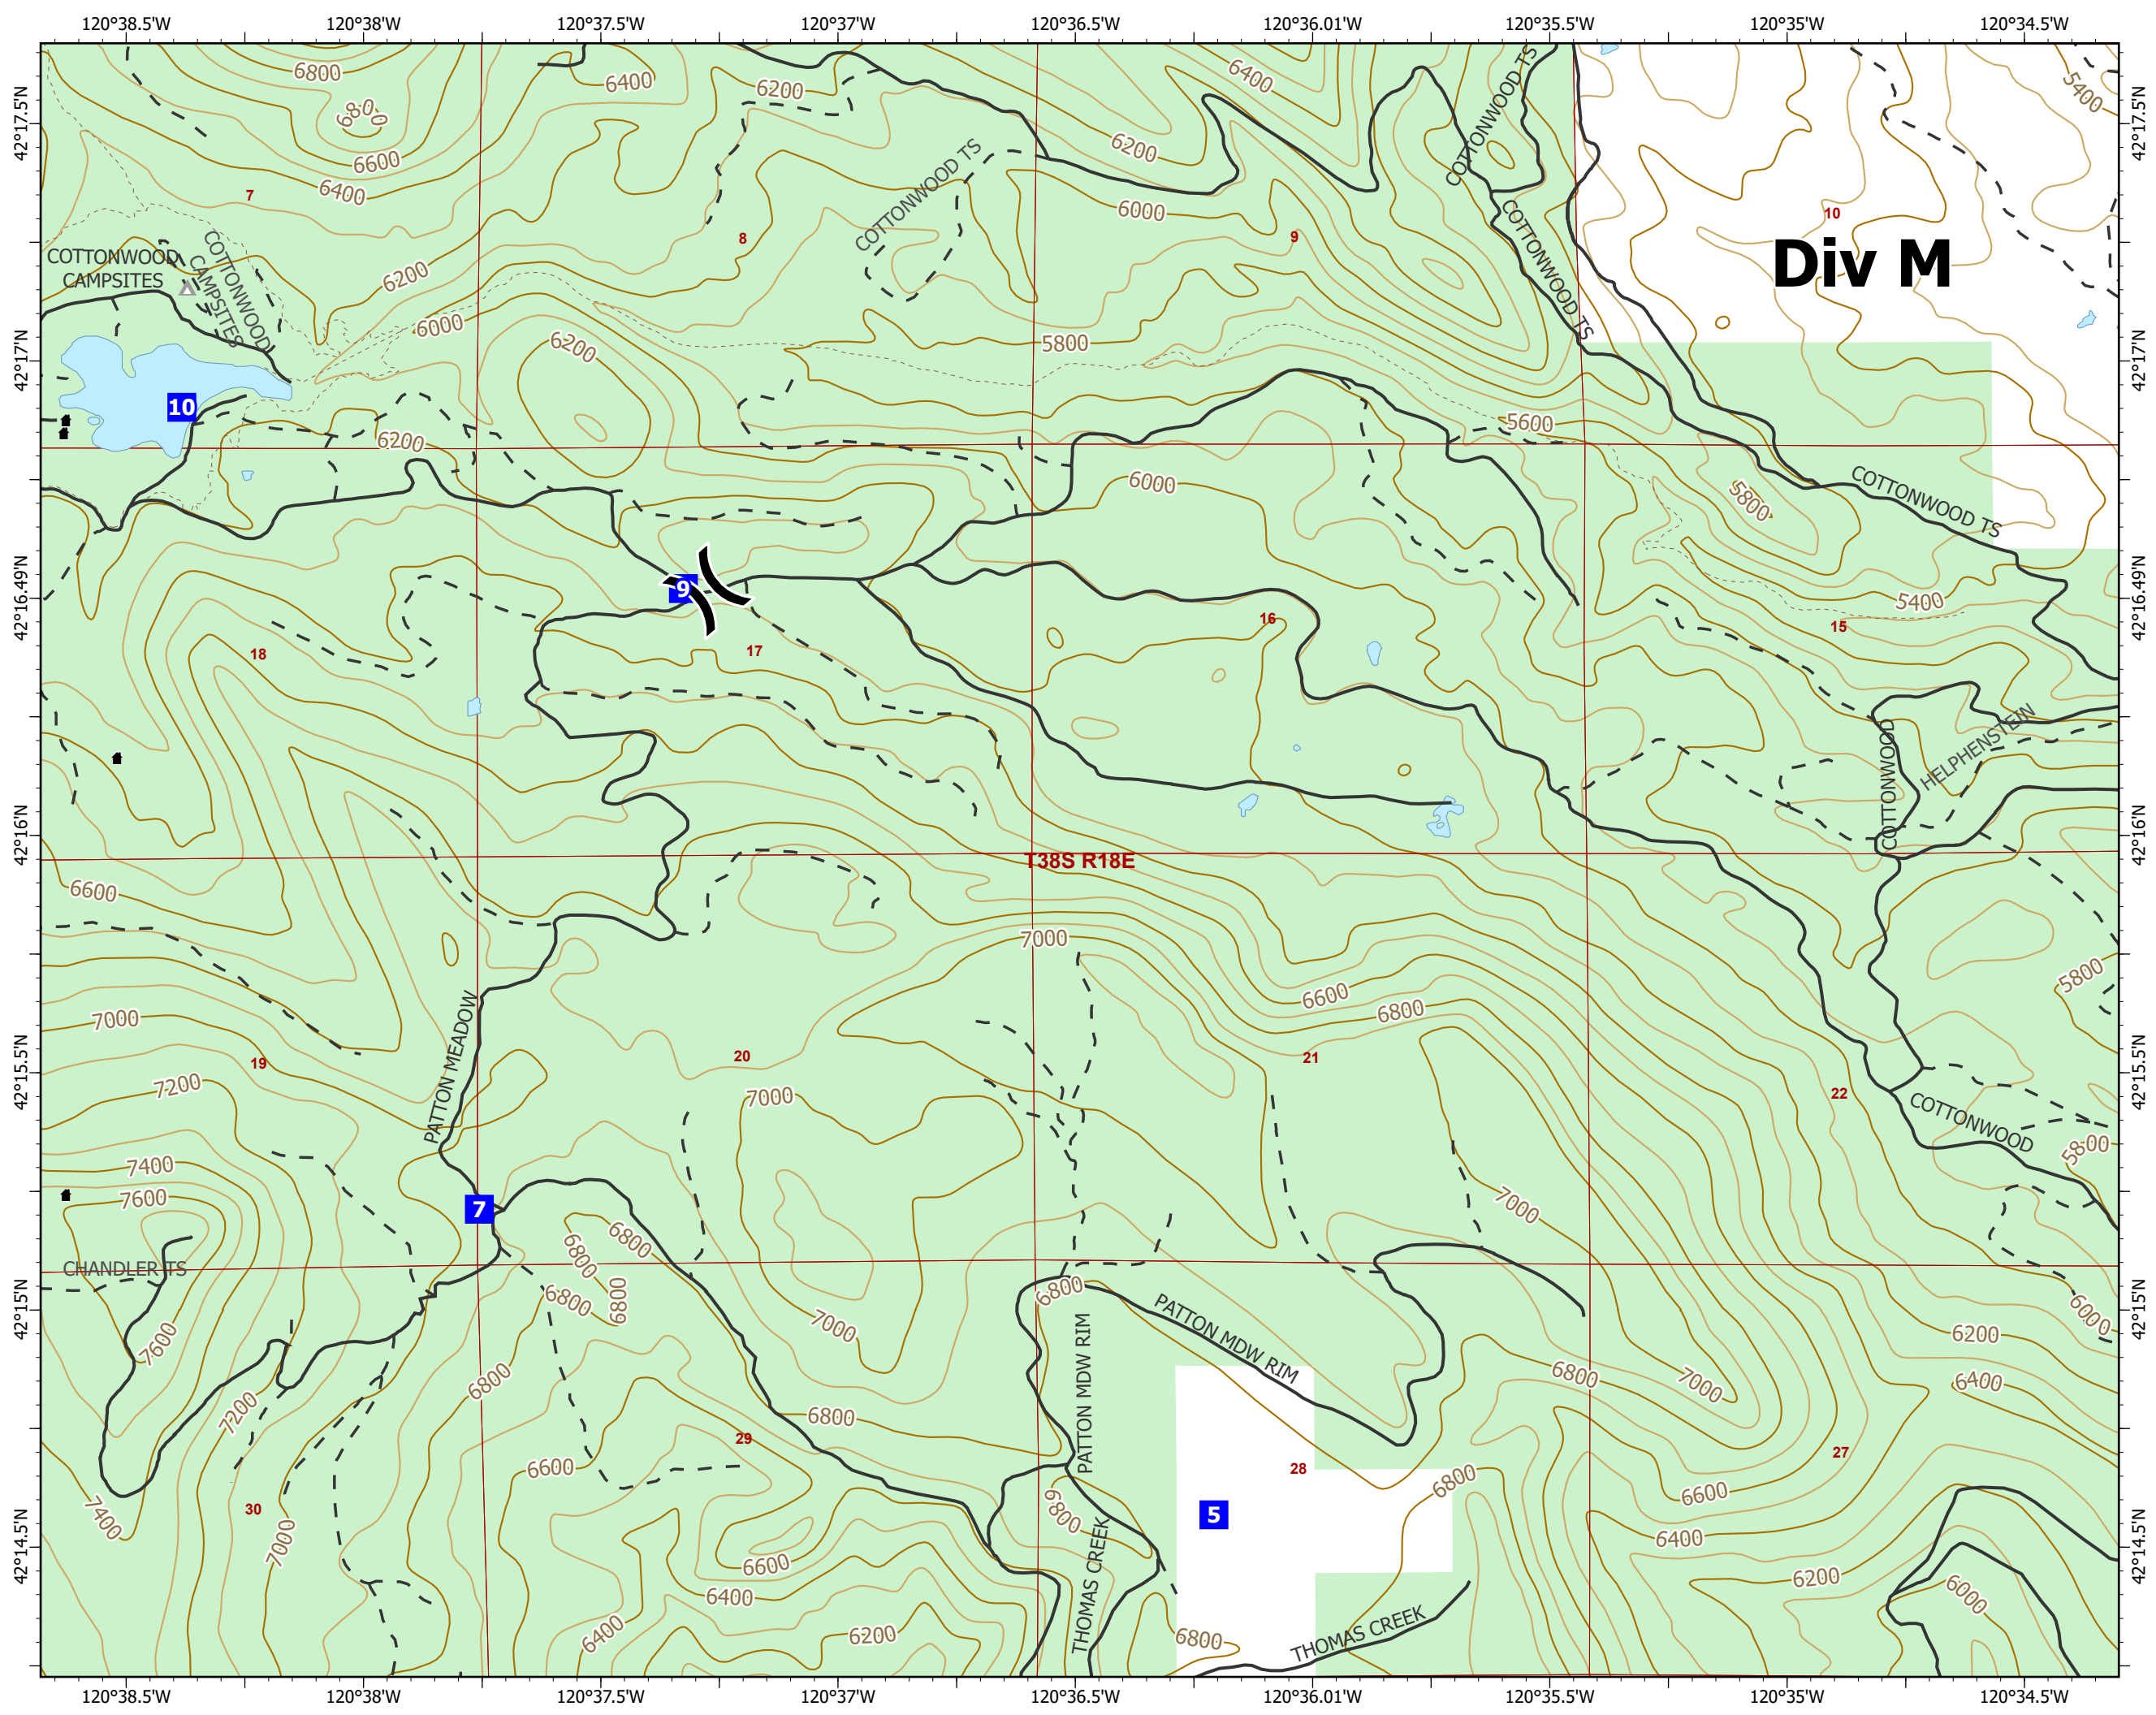

IAP

Patton Meadow
ORFWF210419
08/14/2021 Day

Patton Meadow: 2,521 at 08/12/21 18:27 hrs
Willow Valley: 762 at 08/13/2021 1610 hrs

0 0.25 0.5
Miles

40' CONTOUR INTERVAL
Scale: 1:24,000

DIV M/DIV A
Page 1 of 5

- Division Break
- Drop Point
- Campground
- Structure
- Surfaced Road
- Dirt Road
- Hiking trail
- Waterbody
- United States Forest Service

MAP VICINITY

ODF IMT 3
08/13/2021 2348
Patton Meadow: Acres from IR
Willow Valley: Acres from Initial Sizeup
WGS 1984 Datum. LatLong Grid

IAP

Patton Meadow
ORFWF210419
08/14/2021 Day

Patton Meadow: 2,521 at 08/12/21 18:27 hrs
Willow Valley: 762 at 08/13/2021 1610 hrs

N

0 0.25 0.5 Miles

40' CONTOUR INTERVAL
Scale: 1:24,000

DIV M/DIV Z
Page 2 of 5

0 0.25 0.5
Miles

40' CONTOUR INTERVAL
Scale: 1:24,000

Willow Valley
Page 5 of 5

- Fire Edge
- Surfaced Road
- Dirt Road
- Hiking trail
- Waterbody
- U.S. Bureau of Land Management
- Natural Gas Pipelines