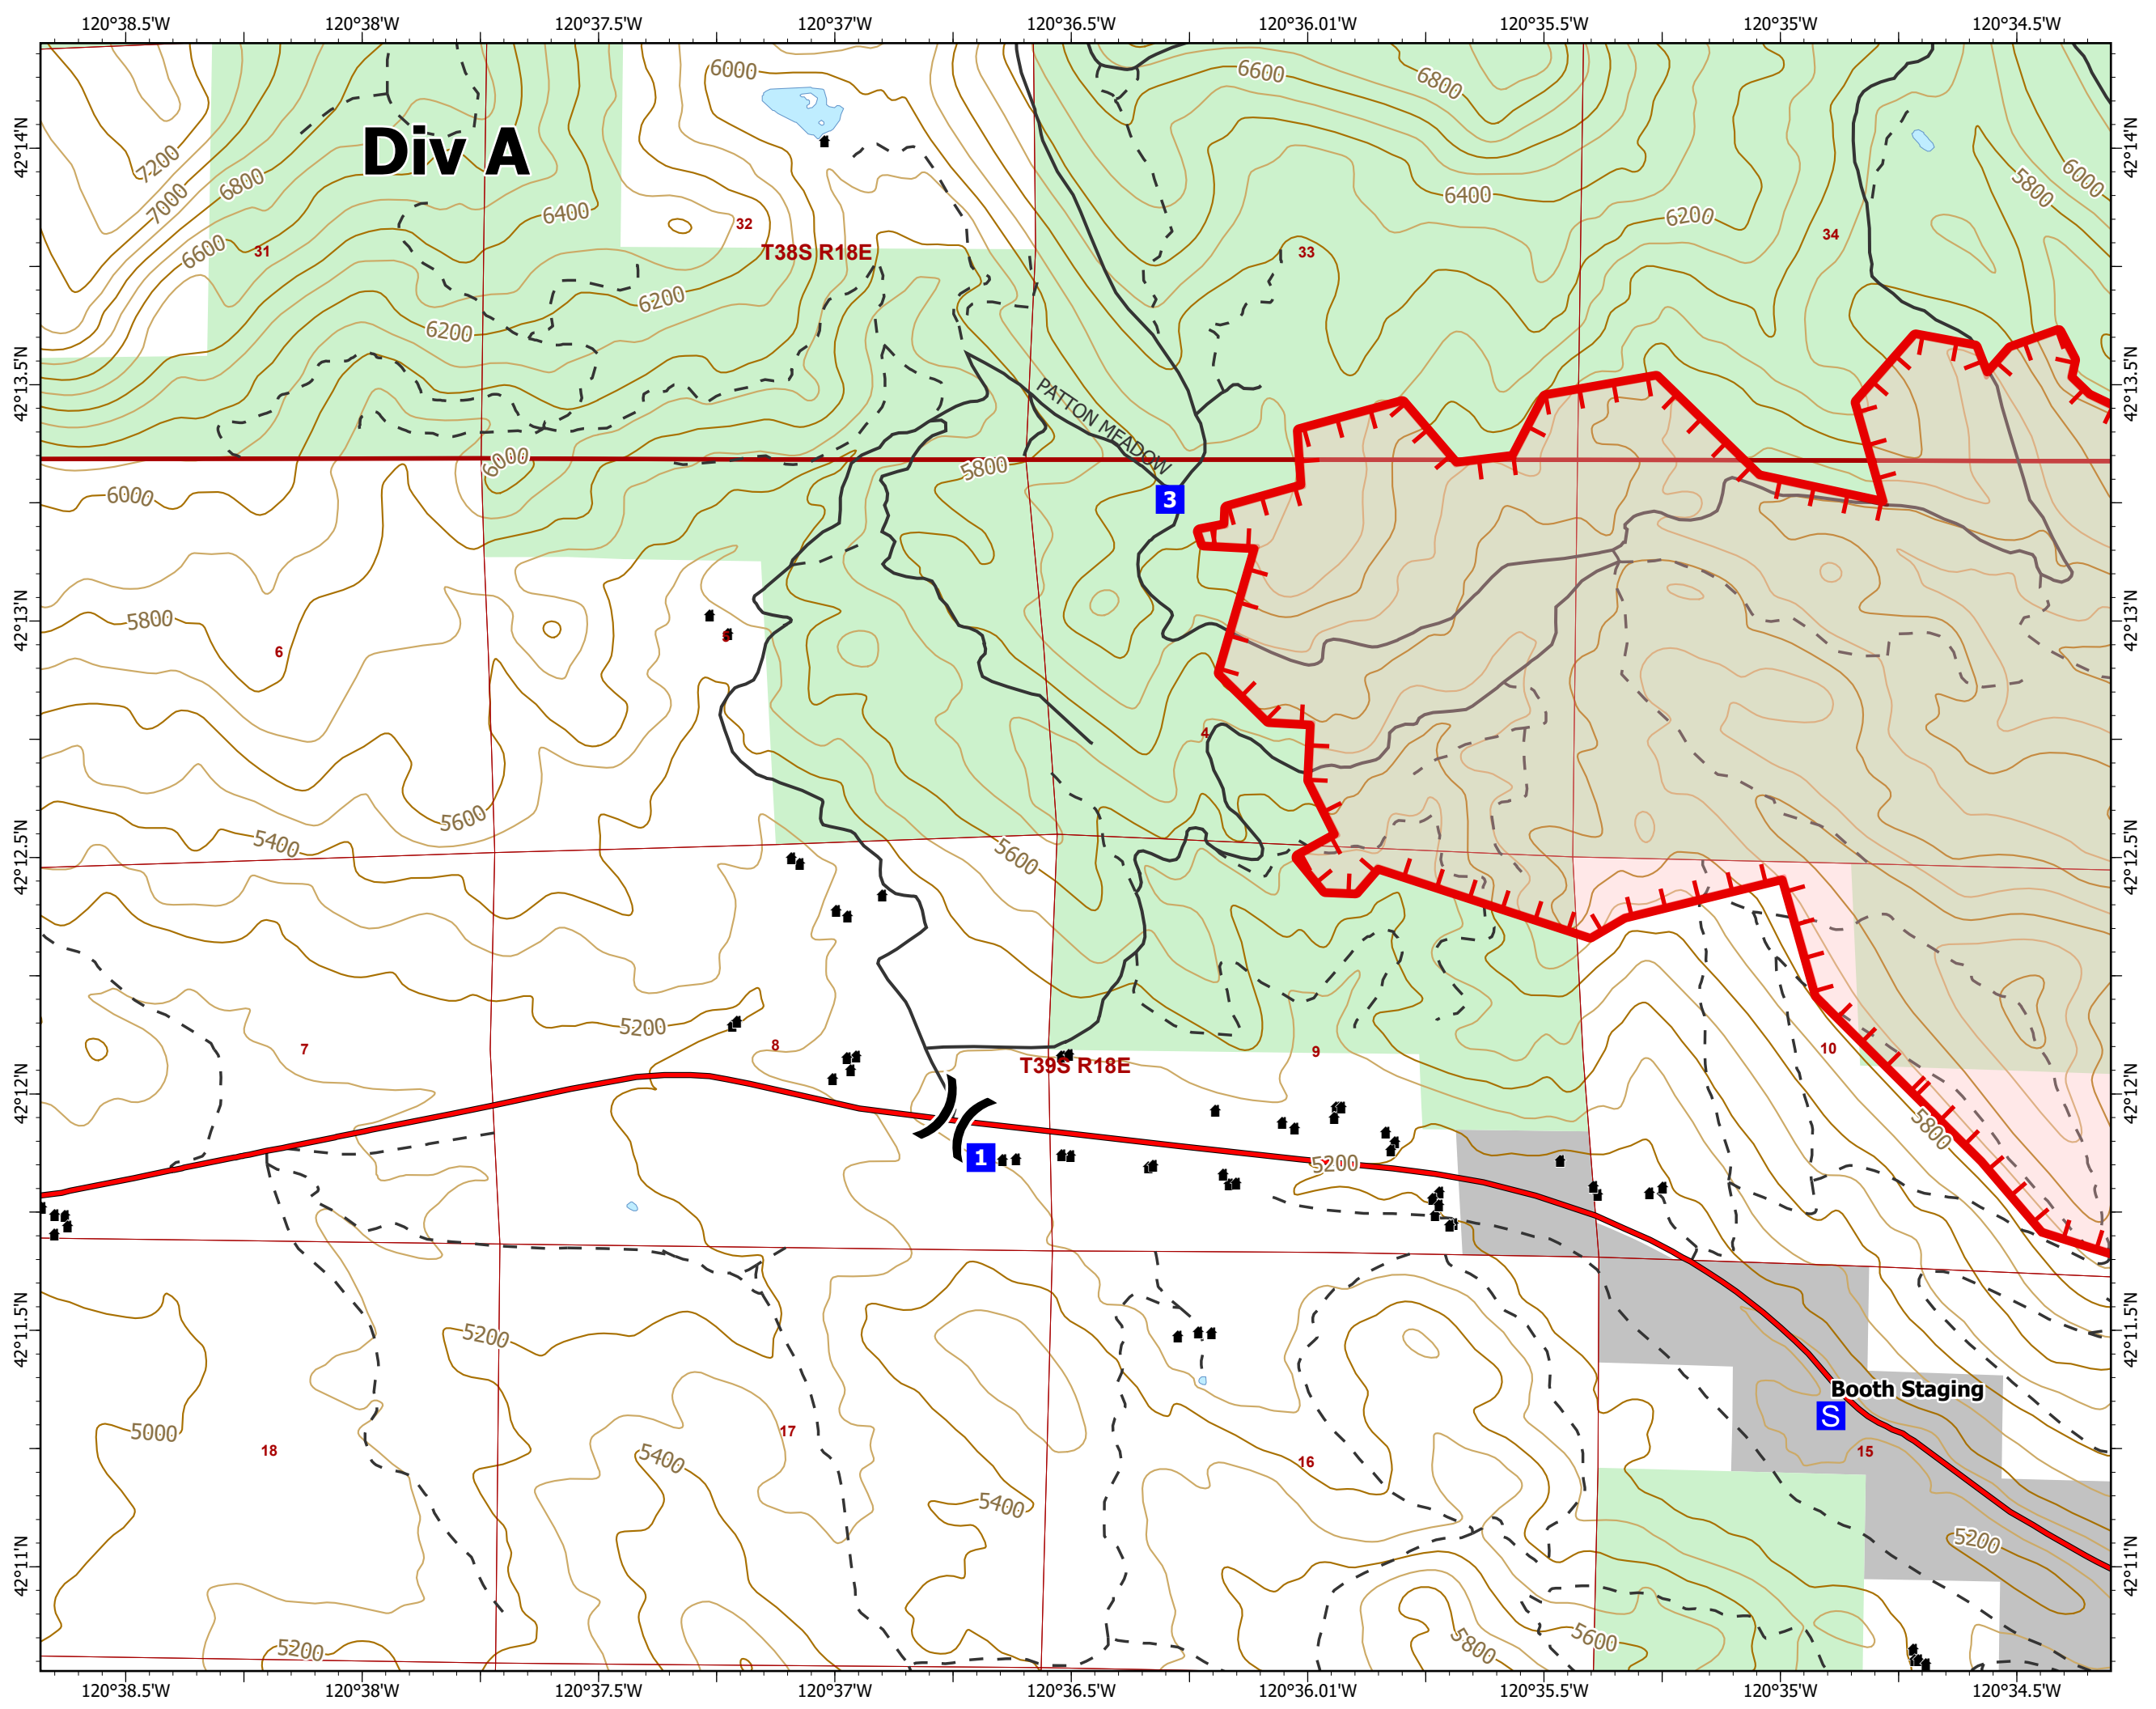

ODF IMT 3
08/13/2021 2348
Patton Meadow: Acres from IR
Willow Valley: Acres from Initial Sizeup
WGS 1984 Datum. Lat/Long Grid