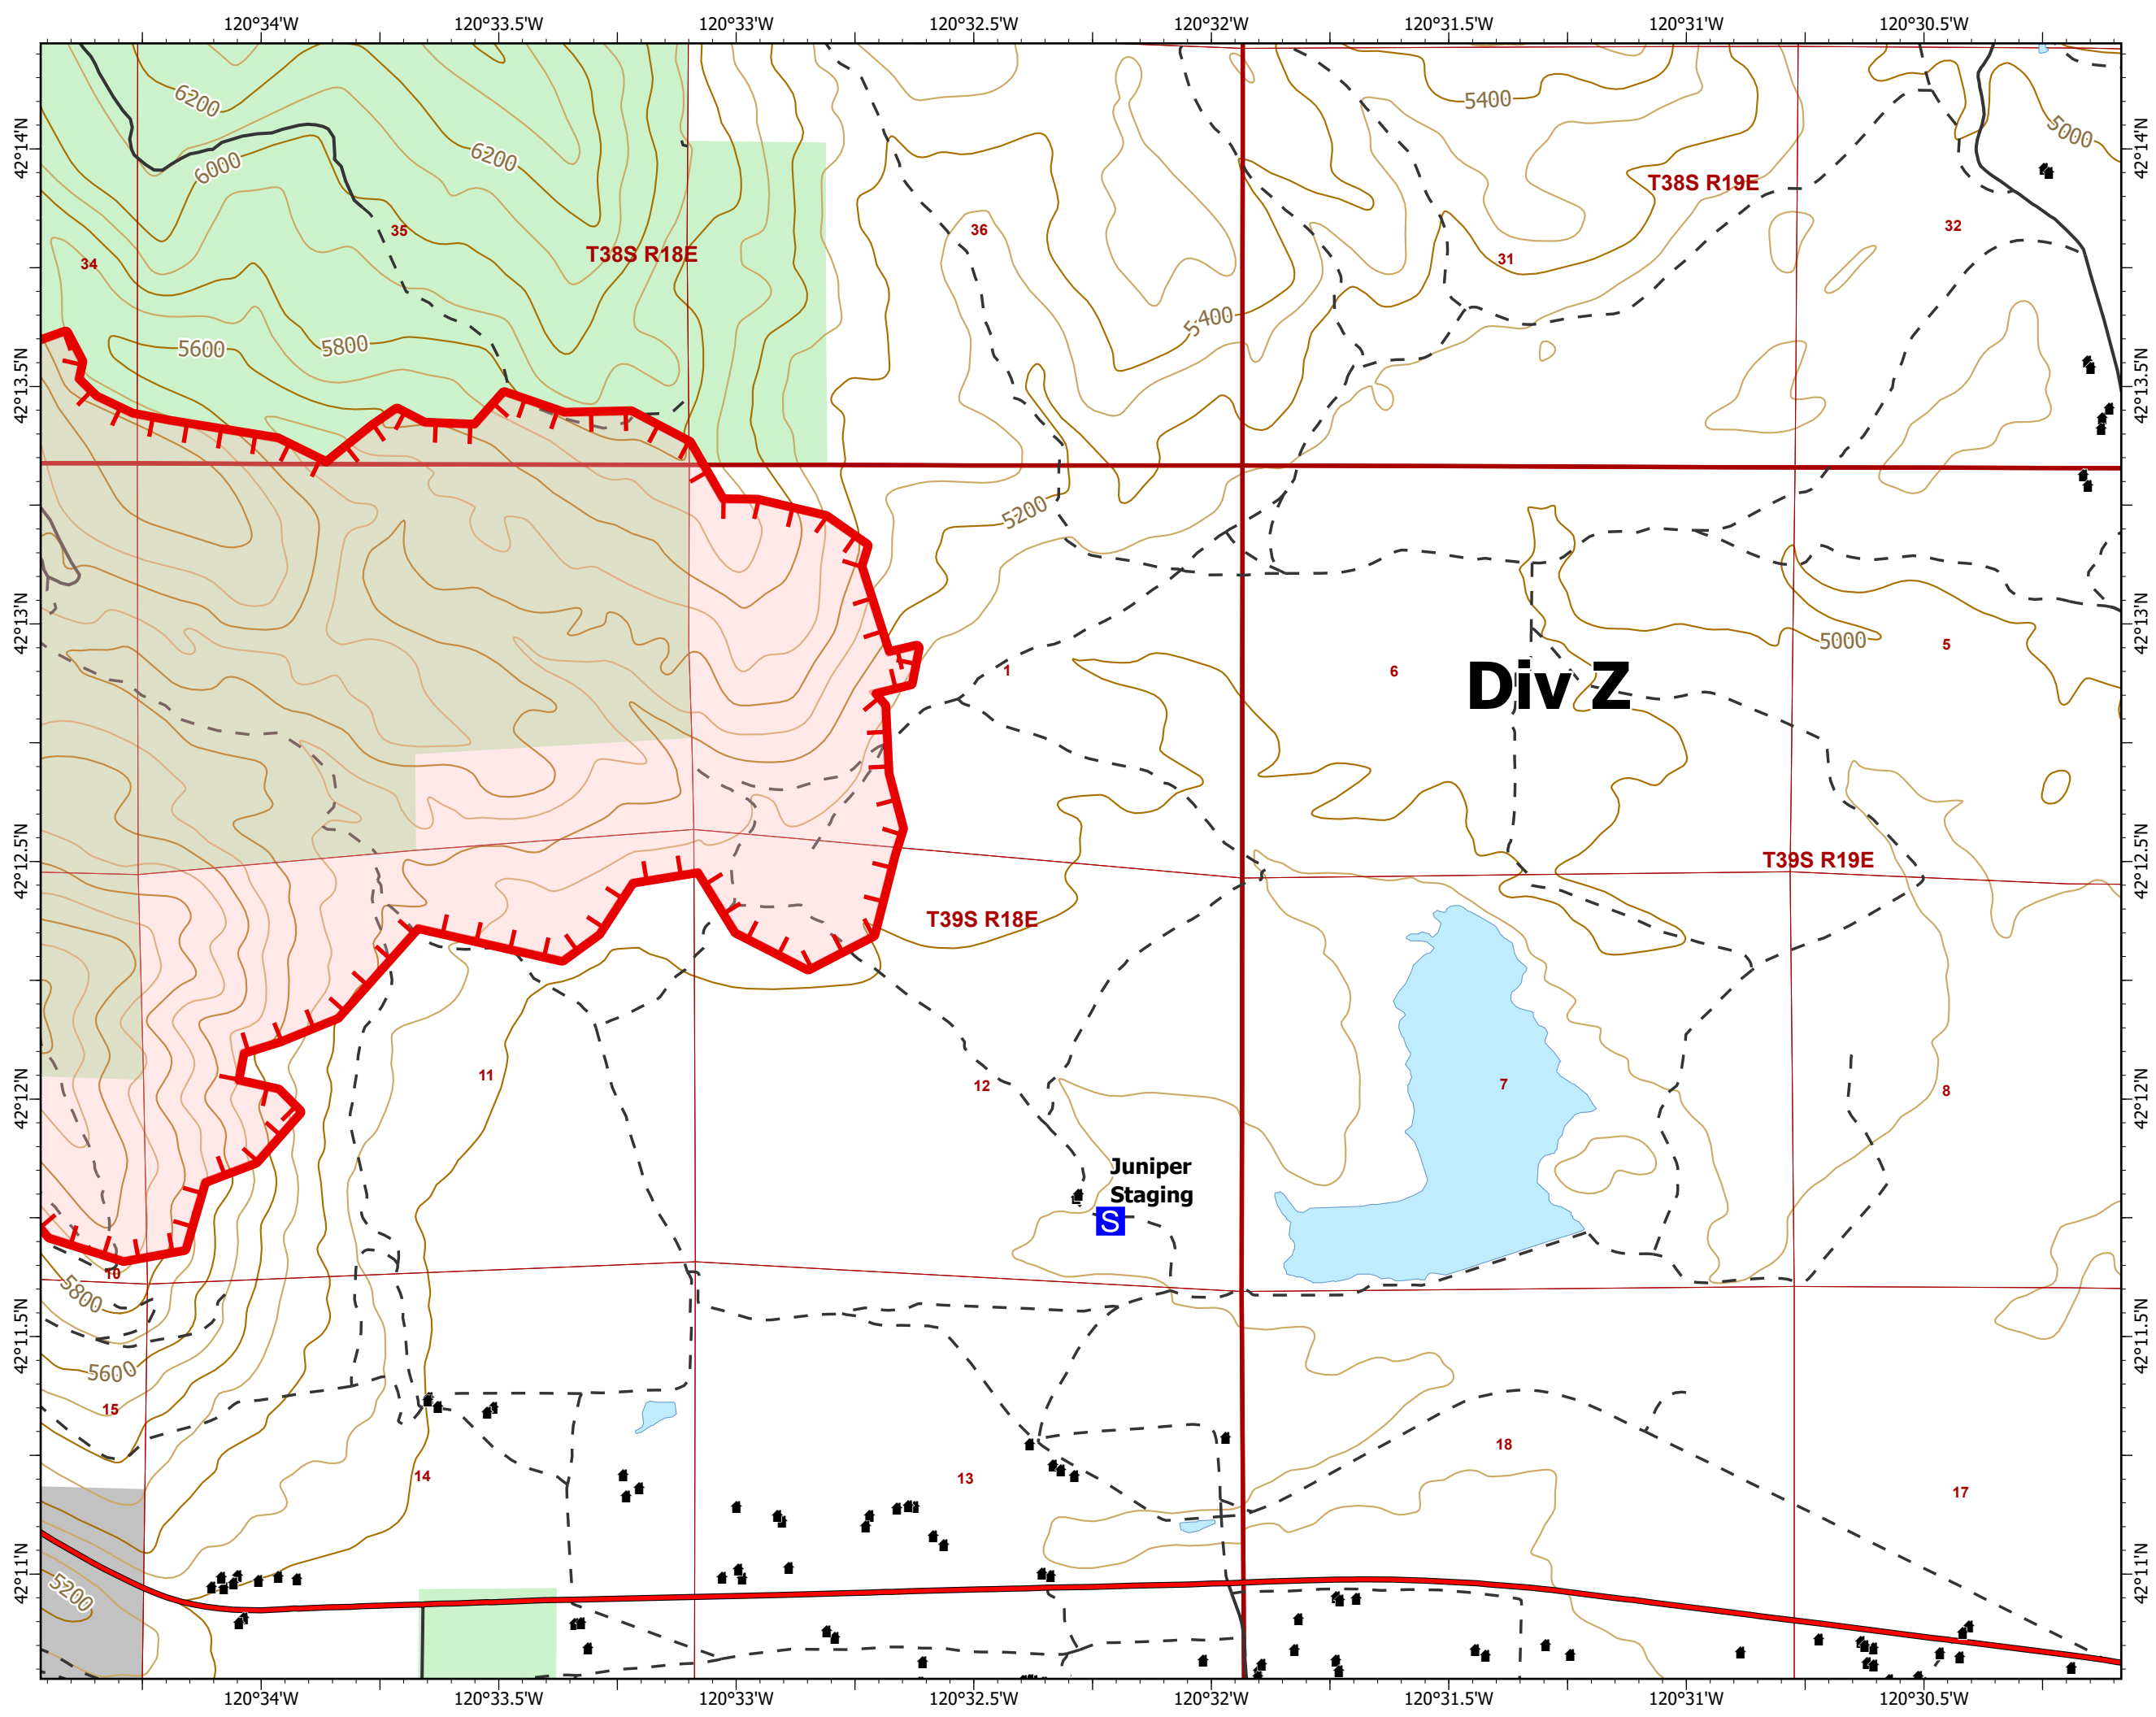

MAP VICINITY

ODF IMT 3
08/13/2021 2348
Patton Meadow: Acres from IR
Willow Valley: Acres from Initial Sizeup
WGS 1984 Datum. Lat/Long Grid

IAP

Patton Meadow
ORFWF210419
08/14/2021 Day

Patton Meadow: 2,521 at 08/12/21 18:27 hrs
Willow Valley: 762 at 08/13/2021 1610 hrs

N

0 0.25 0.5 Miles

40' CONTOUR INTERVAL

Scale: 1:24,000

DIV Z

Page 4 of 5

- Staging Area
- Fire Edge
- Structure
- Interstate; Highway
- Surfaced Road
- Dirt Road
- Waterbody
- Oregon Parks and Recreation Department
- United States Forest Service

MAP VICINITY

ODF IMT 3
08/13/2021 2348
Patton Meadow: Acres from IR
Willow Valley: Acres from Initial Sizeup
WGS 1984 Datum. Lat/Long Grid

IAP

Willow Valley
ORLAD210420
08/14/2021 Day

Patton Meadow: 2,521 at 08/12/21 18:27 hrs
Willow Valley: 762 at 08/13/2021 1610 hrs

0 0.25 0.5
Miles

40' CONTOUR INTERVAL
Scale: 1:24,000

Willow Valley
Page 5 of 5

- Fire Edge
- Surfaced Road
- Dirt Road
- Hiking trail
- Waterbody
- U.S. Bureau of Land Management
- Natural Gas Pipelines