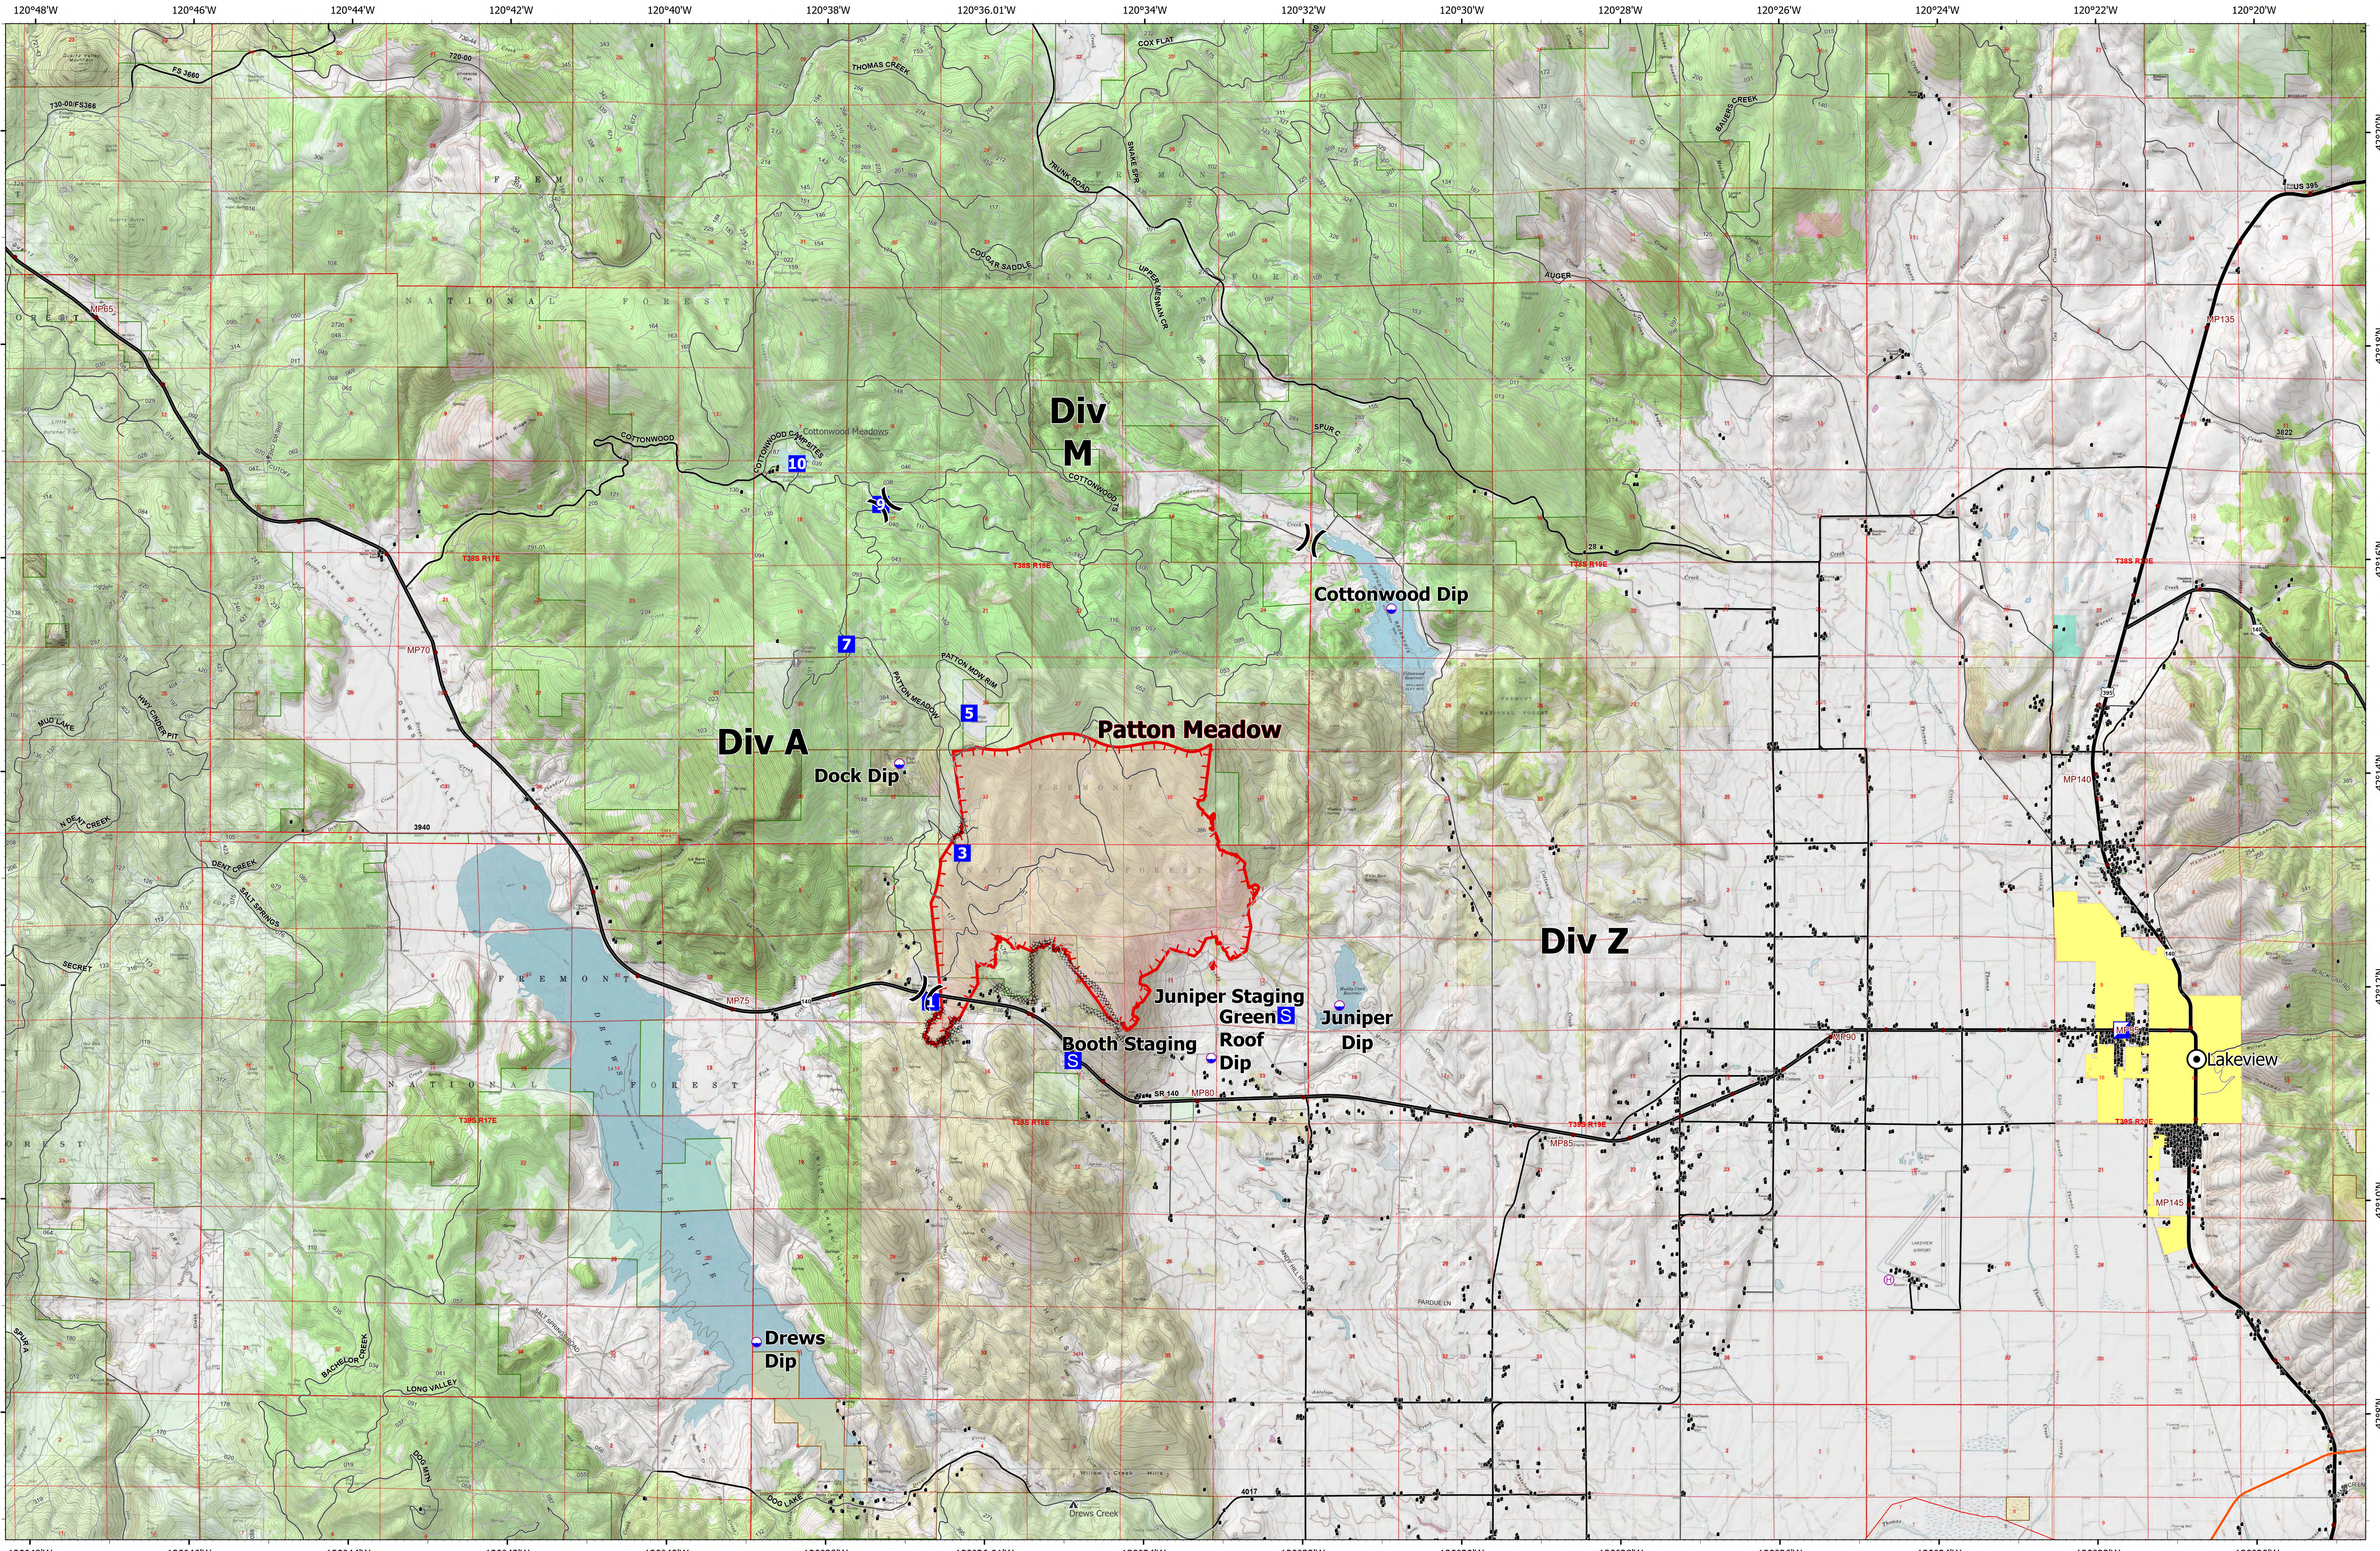

OPS Map

Fox Complex

2021ORFW210422

August 15, 2021
Day Shift

ODF Team 1 GIS
08/14/2021 2:25:3
Acres from IR & ATGS

Fox Cpx: 5,642 acres at 08/14/21 @ 20:11 hrs
Patton Meadow: 4,833 acres
Willow Valley: 809 acres

- Fire Area
- - - Completed Dozer Line
- - - Completed Road as Line
- ┌─┐ Fire Edge
- Dip Site
- ⊕ Helibase
-)) Division Break
- Ⓜ Incident Command Post
- Drop Point
- S Staging Area
- Value at Risk
- Structures
- Natural Gas Pipelines
- Oregon Department of State Lands
- Oregon Parks and Recreation Department
- US Bureau of Land Management
- US Forest Service
- Other Federal Lands
- State Boundary