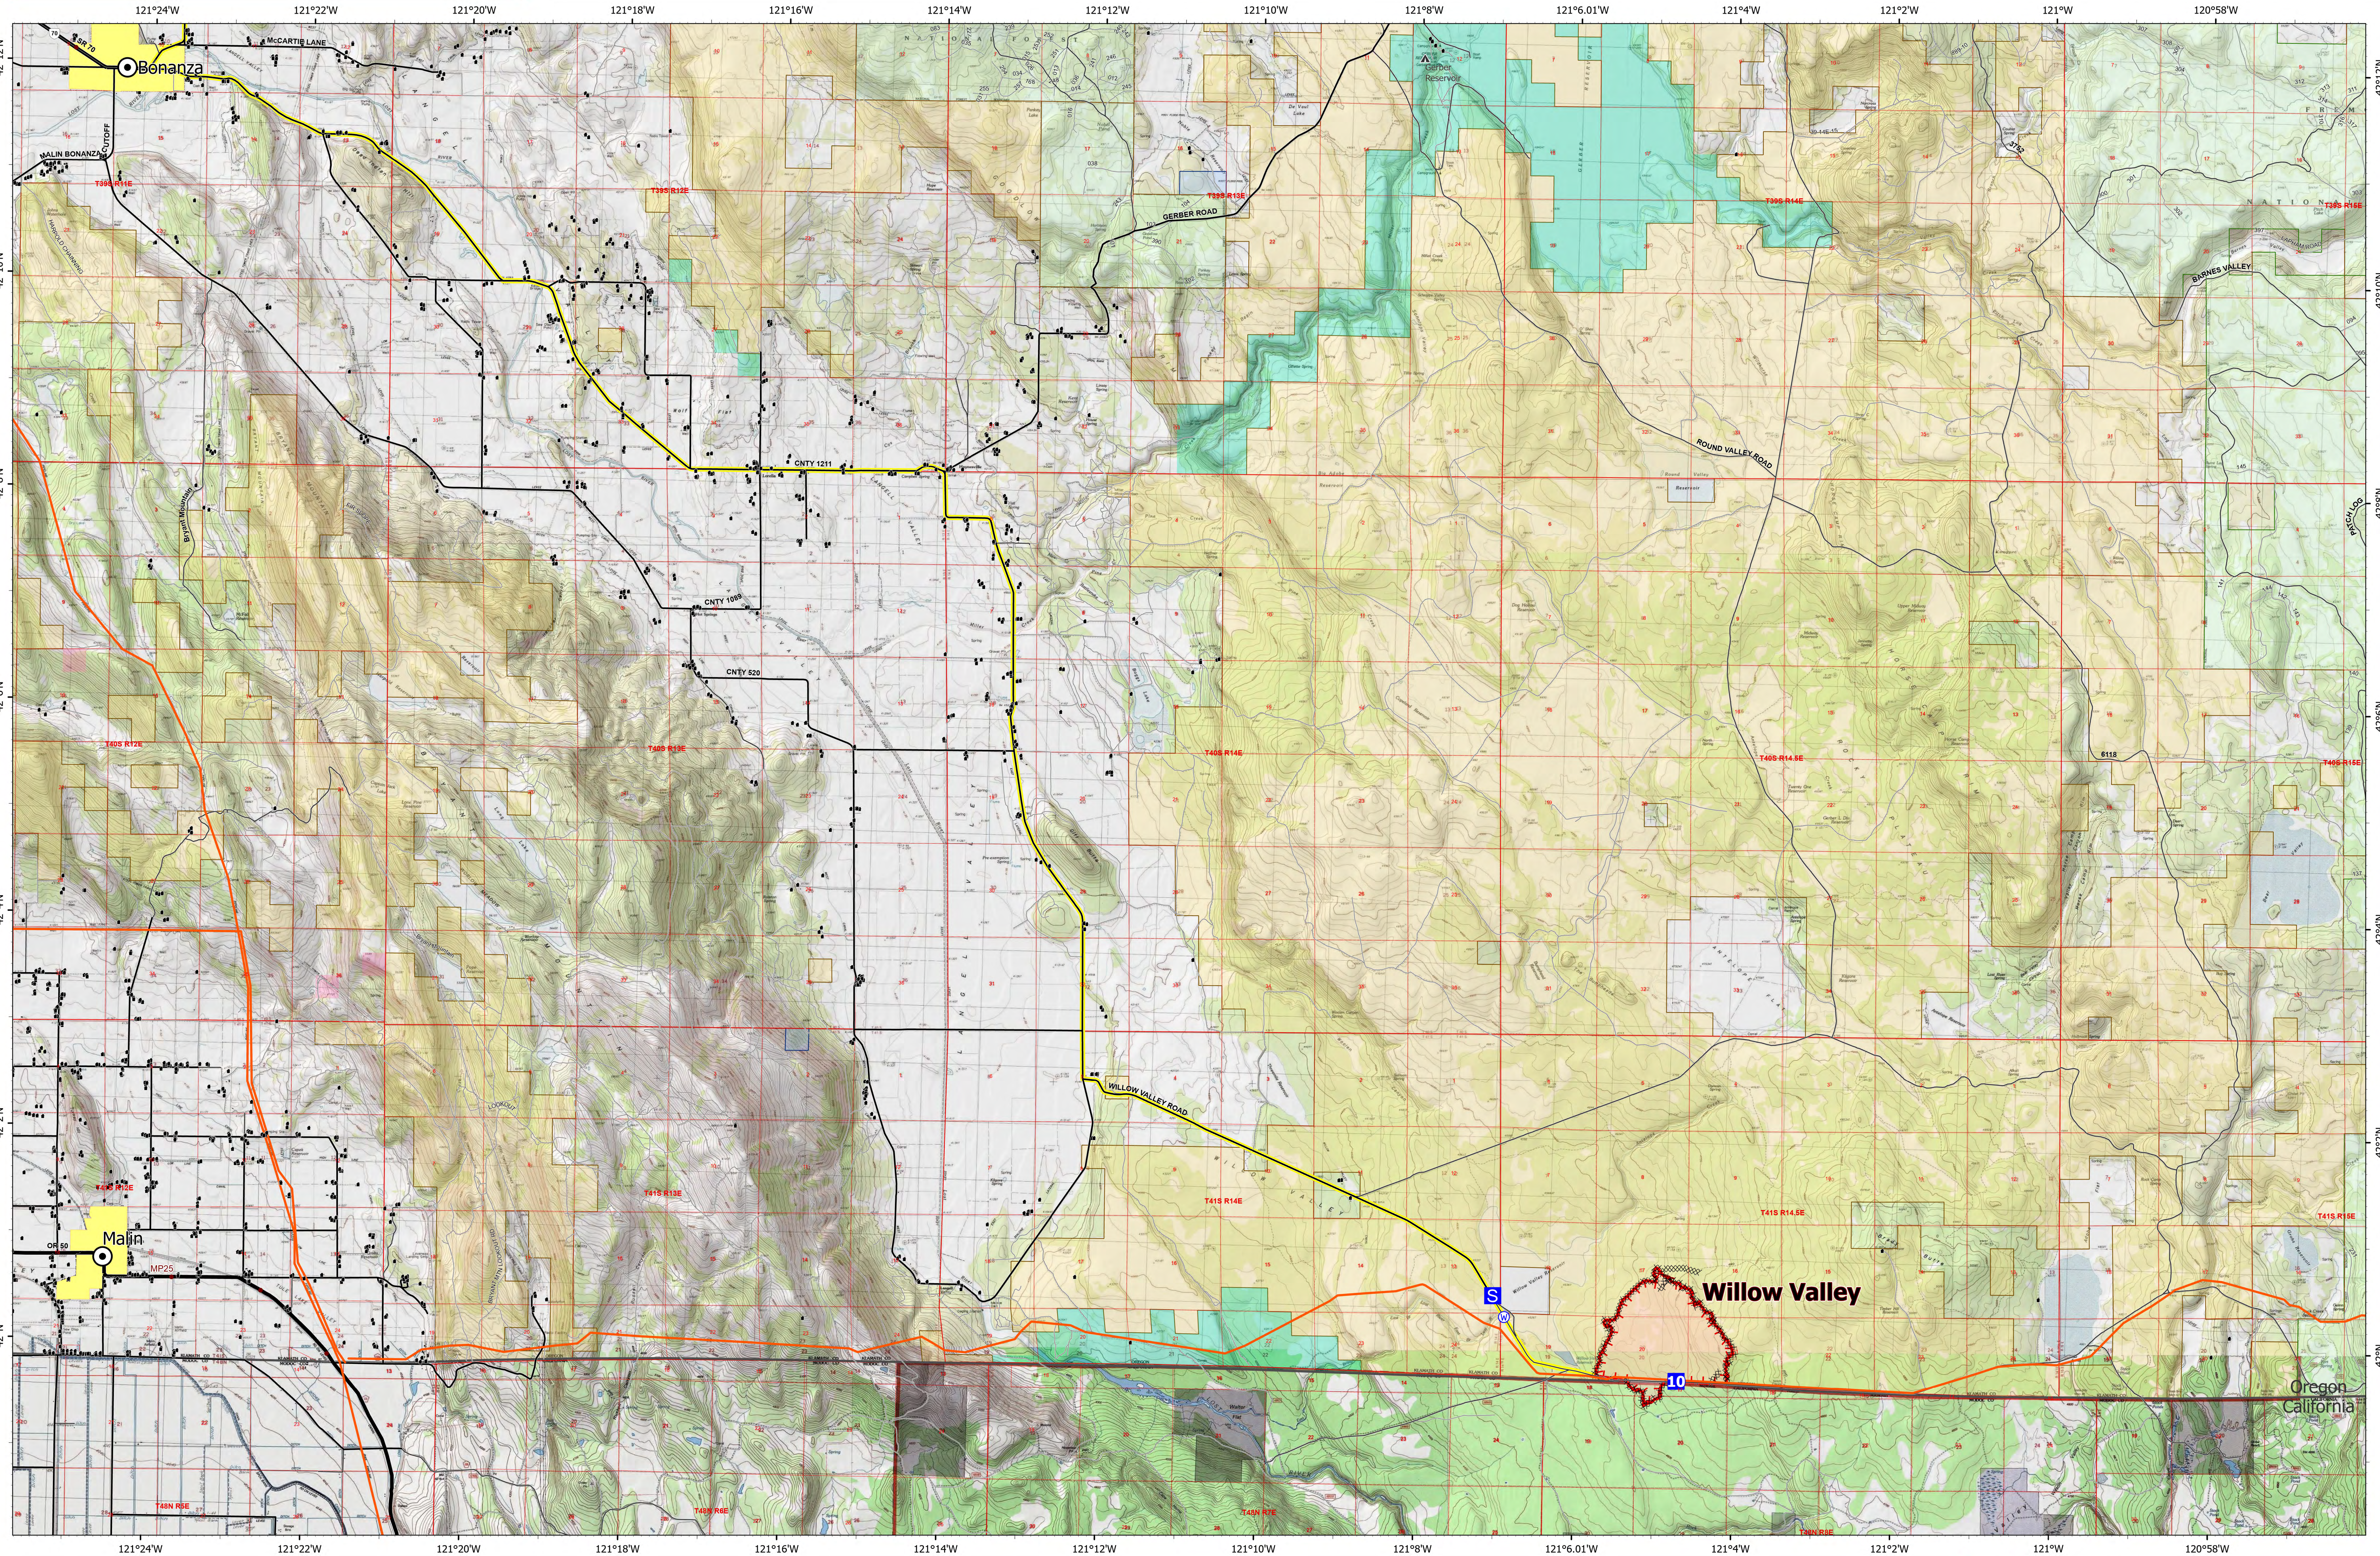

# OPS Map

# Fox Complex

## 2021ORFW210422

August 15, 2021  
Day Shift

ODF Team 1 GIS  
08/14/2021 2249  
Acres from IR & ATGS

Fox Cpx: 5,642 acres at 08/14/21 @ 20:11 hrs  
Patton Meadow: 4,833 acres  
Willow Valley: 809 acres

- Fire Area
- Completed Dozer Line
- Completed Road as Line
- Fire Edge
- Drop Point
- Staging Area
- Water Source
- Structures
- Natural Gas Pipelines
- Oregon Department of Forestry
- Oregon Department of State Lands
- US Bureau of Land Management
- US Forest Service
- Other Federal Lands
- Travel Route
- State Boundary

Scan to download maps

Use the camera on a mobile device