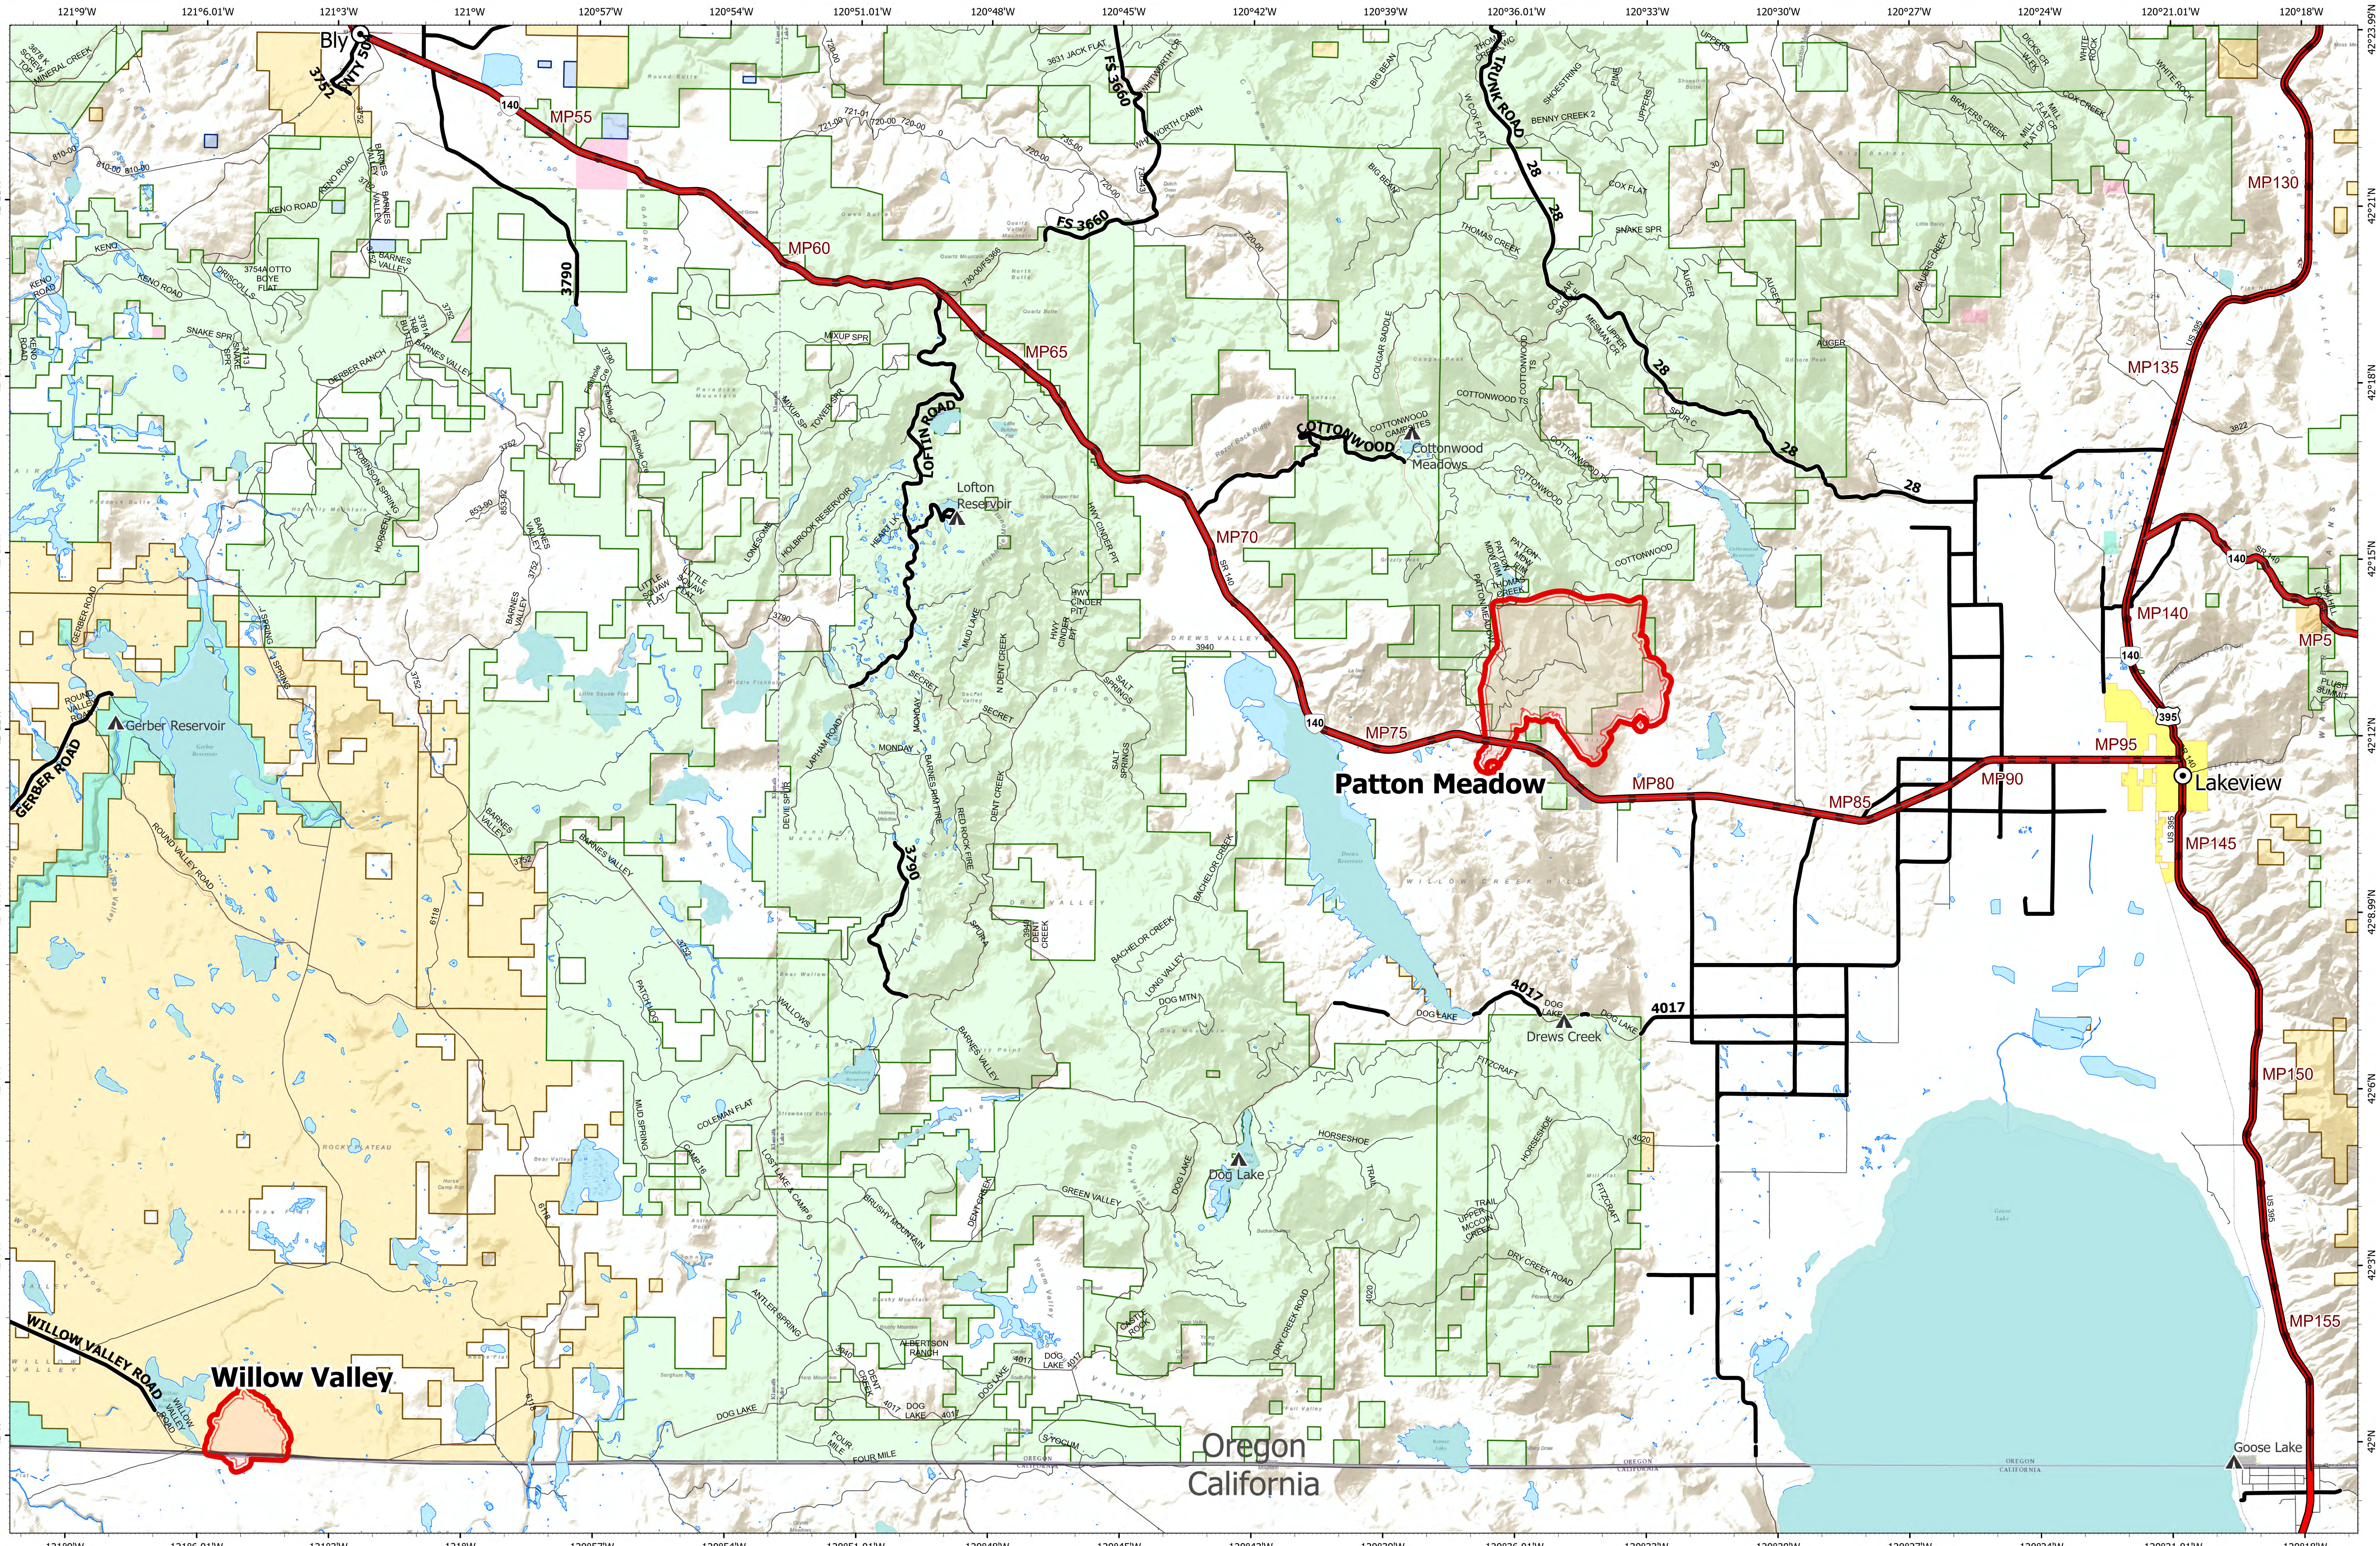

Information Map

Fox Complex

Patton Meadow / Willow Valley

August 14, 2021

August 14, 2021

Fox Complex

Information Map

0 1 2 4 Miles

08/14/2021 2307 Fox Cpx: 5,642 acres at 08/14/21 @ 20:11 hrs
Acres from IR & ATGS Patton Meadow: 4,833 acres
North American 1983 Datum, Lat/Long Grid Willow Valley: 809 acres

- Fire Area
- Fire Edge
- Interstate; Highway
- Paved
- All weather
- Oregon Department of Forestry
- Oregon Department of State Lands
- Oregon Parks and Recreation Department
- US Bureau of Land Management
- US Forest Service
- Other Federal Lands
- Local Government
- State Boundary