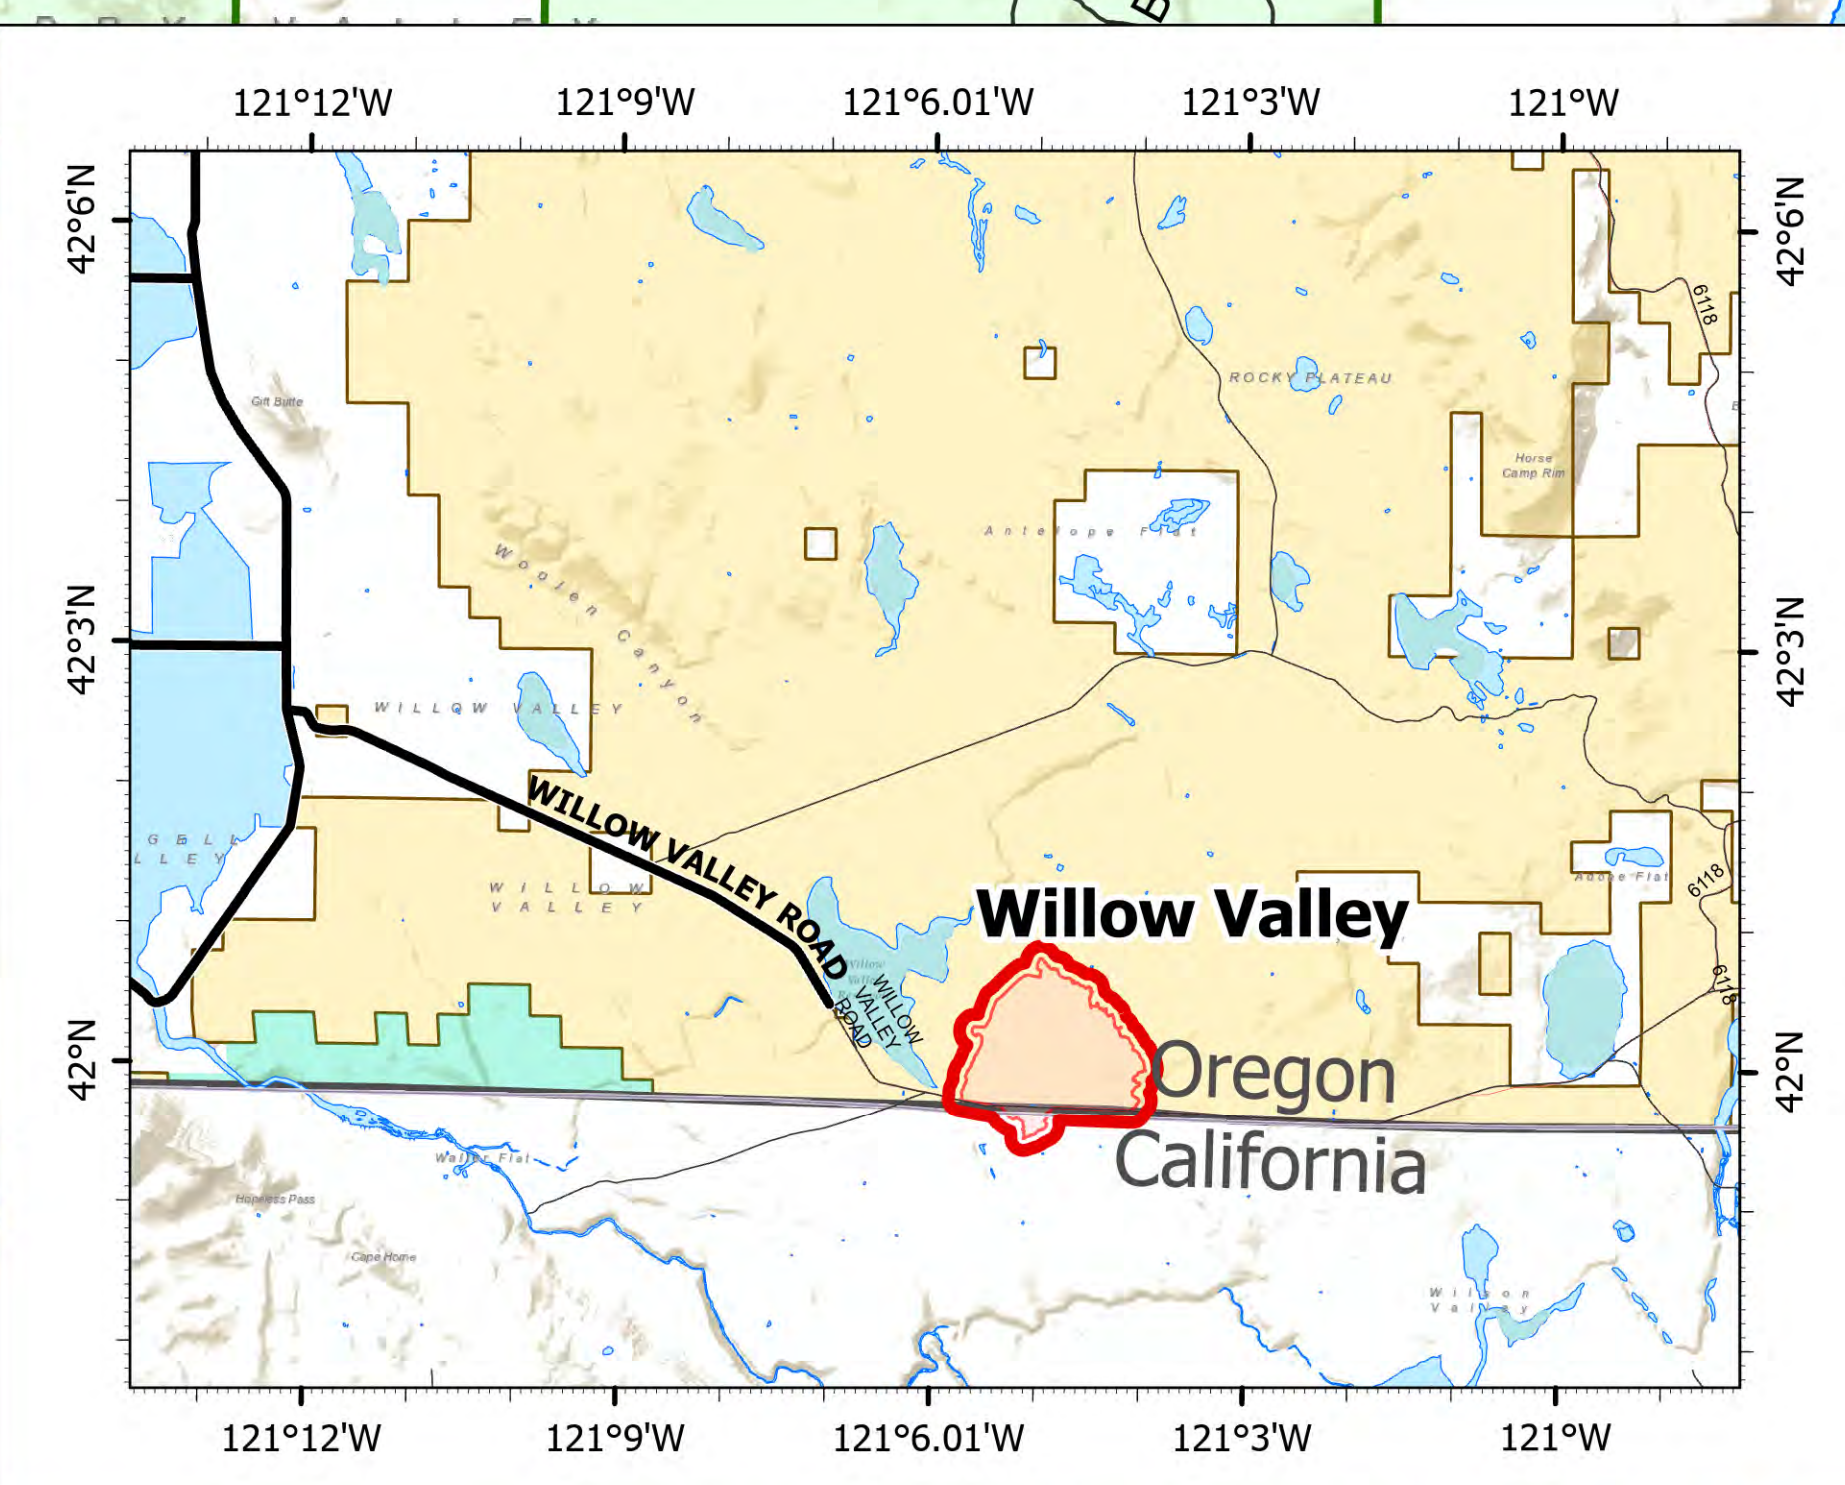

# Fox Complex

Patton Meadow / Willow Valley

August 15, 2021

August 15, 2021

Fox Complex

Information Map

08/15/2021 1835 Fox Cpx: 6,230 acres at 08/14/21 @ 18:58 hrs  
Acres from IR Patton Meadow: 5,406 acres  
North American 1983 Datum, Lat/Long Grid Willow Valley: 824 acres