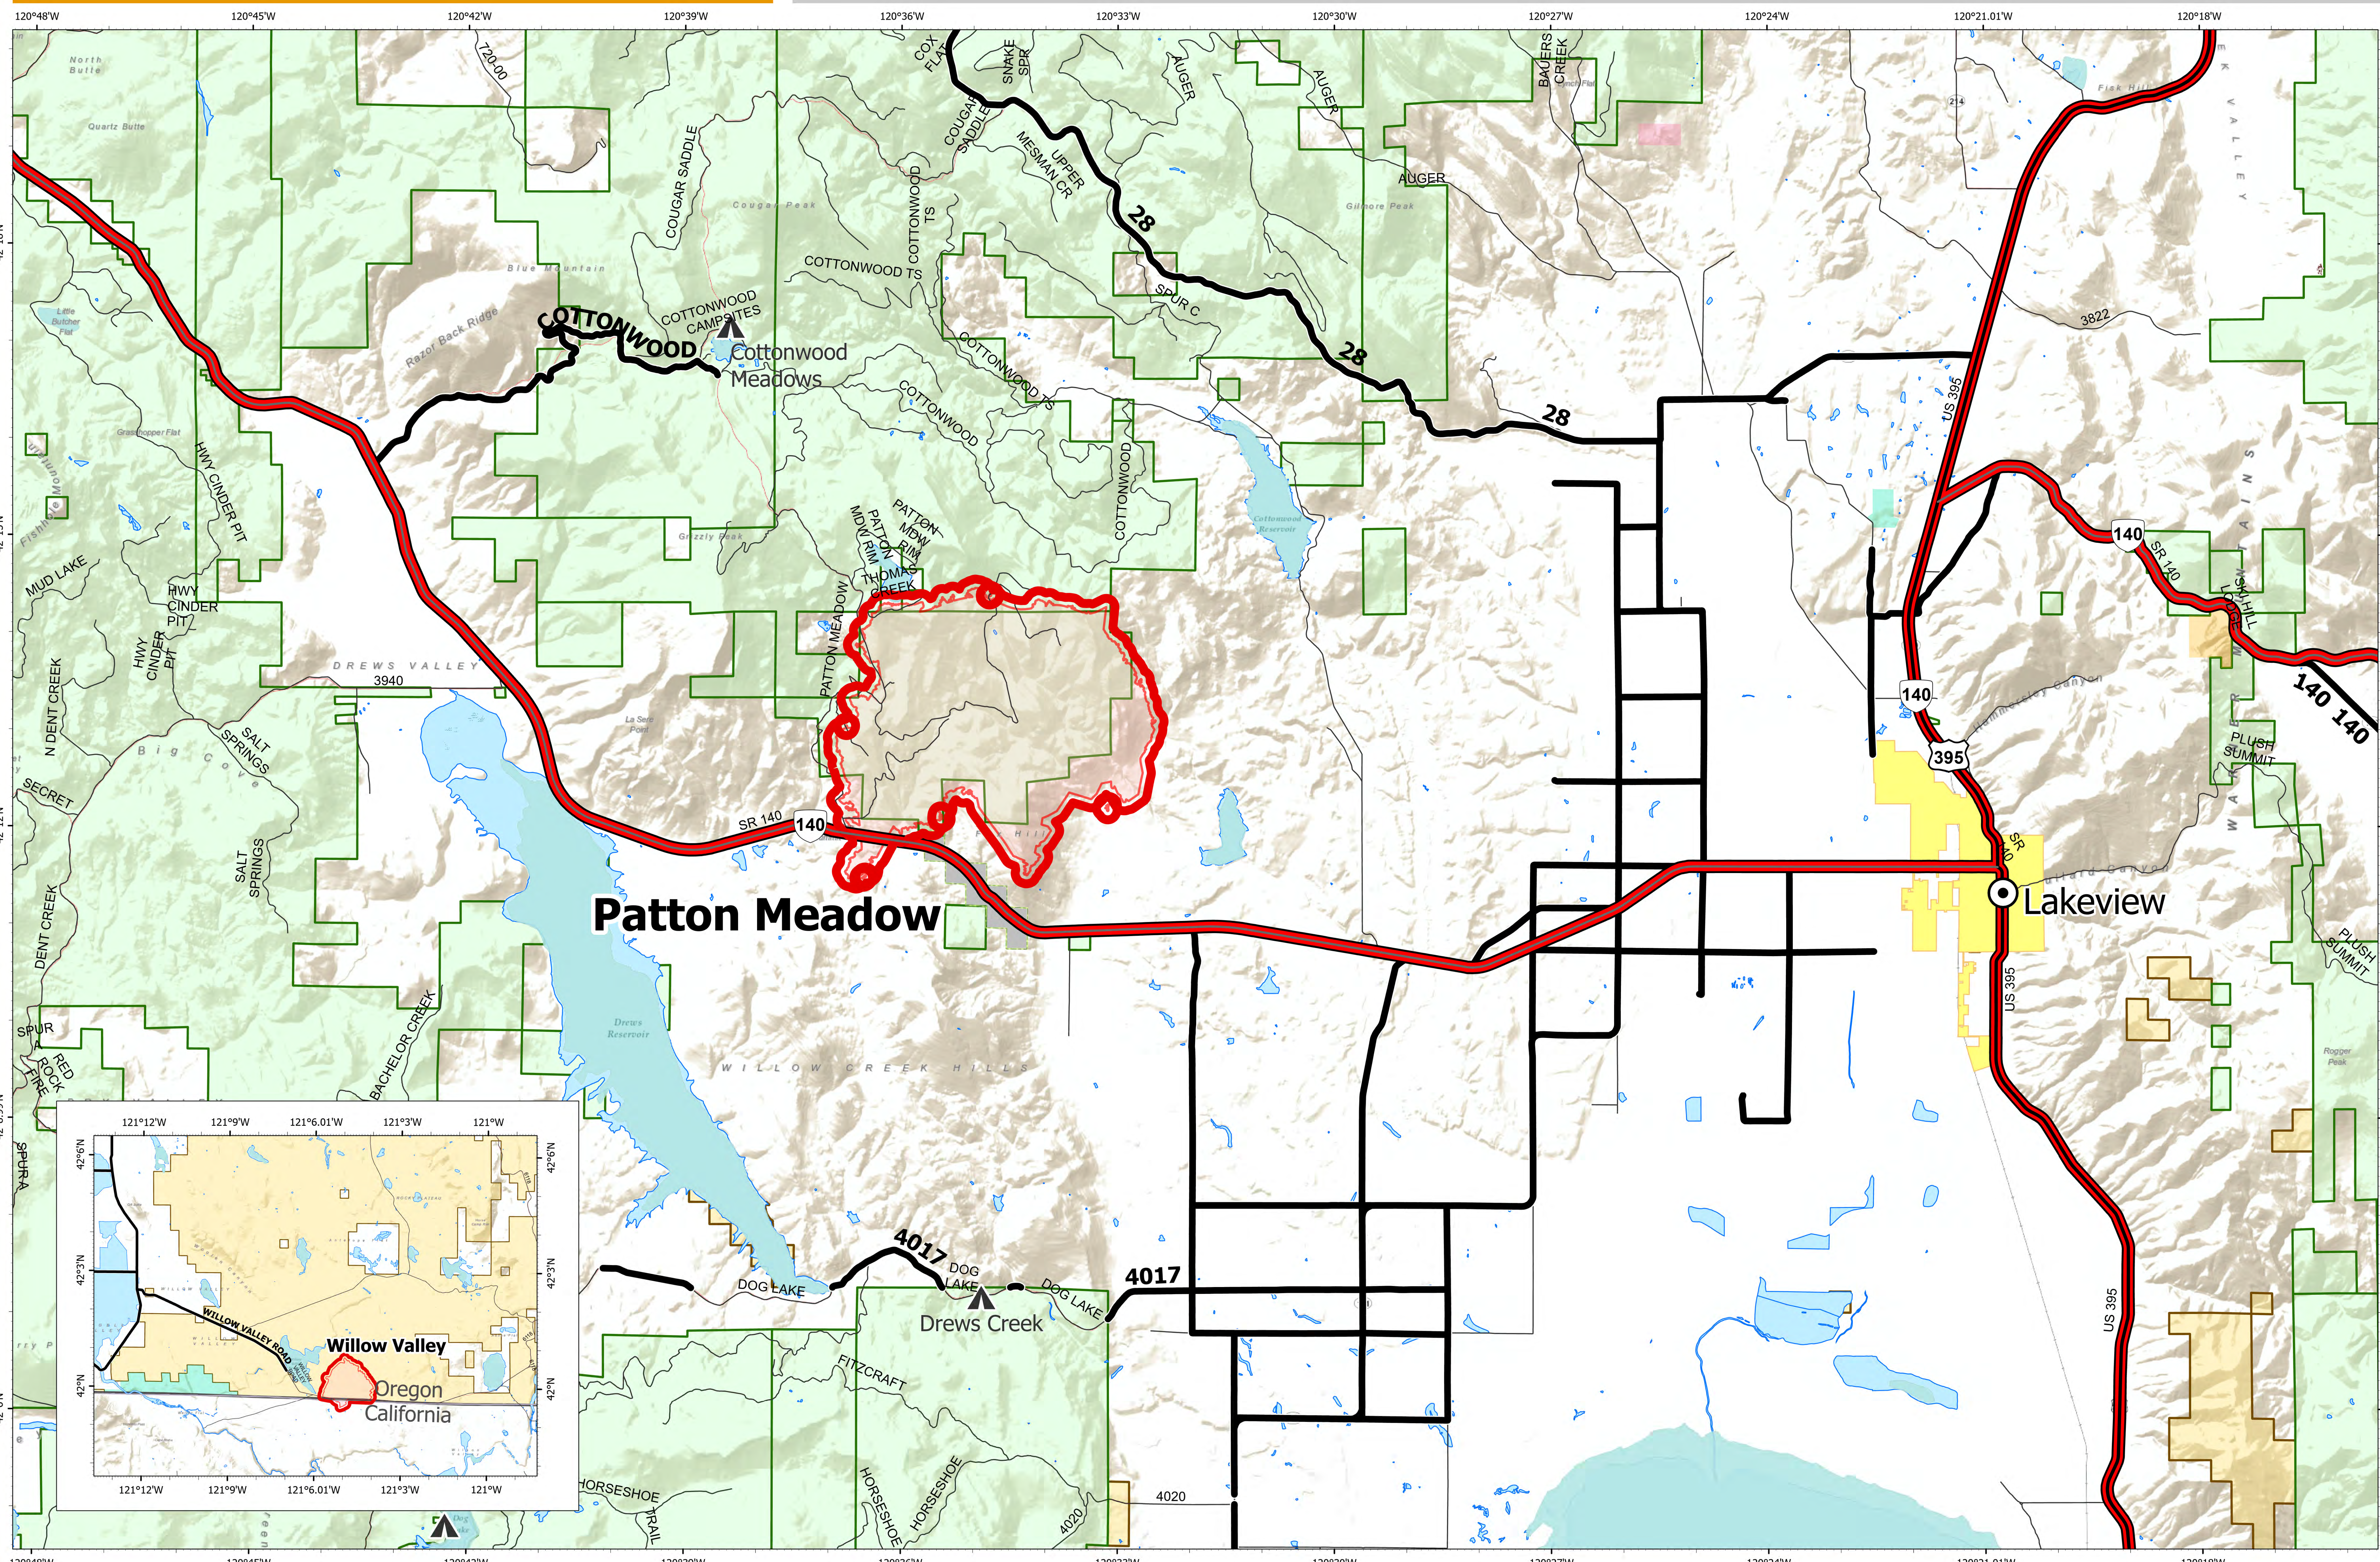

# Information Map

# Fox Complex

Patton Meadow / Willow Valley

August 15, 2021

August 15, 2021

Fox Complex

Information Map

08/15/2021 1835 Fox Cpx: 6,230 acres at 08/14/21 @ 18:58 hrs  
Acres from IR Patton Meadow: 5,406 acres  
North American 1983 Datum, Lat/Long Grid Willow Valley: 824 acres

- Fire Area
- Fire Edge
- Interstate, Highway
- Paved
- All weather
- Oregon Department of State Lands
- Oregon Parks and Recreation Department
- US Bureau of Land Management
- US Forest Service
- Other Federal Lands
- Local Government
- State Boundary