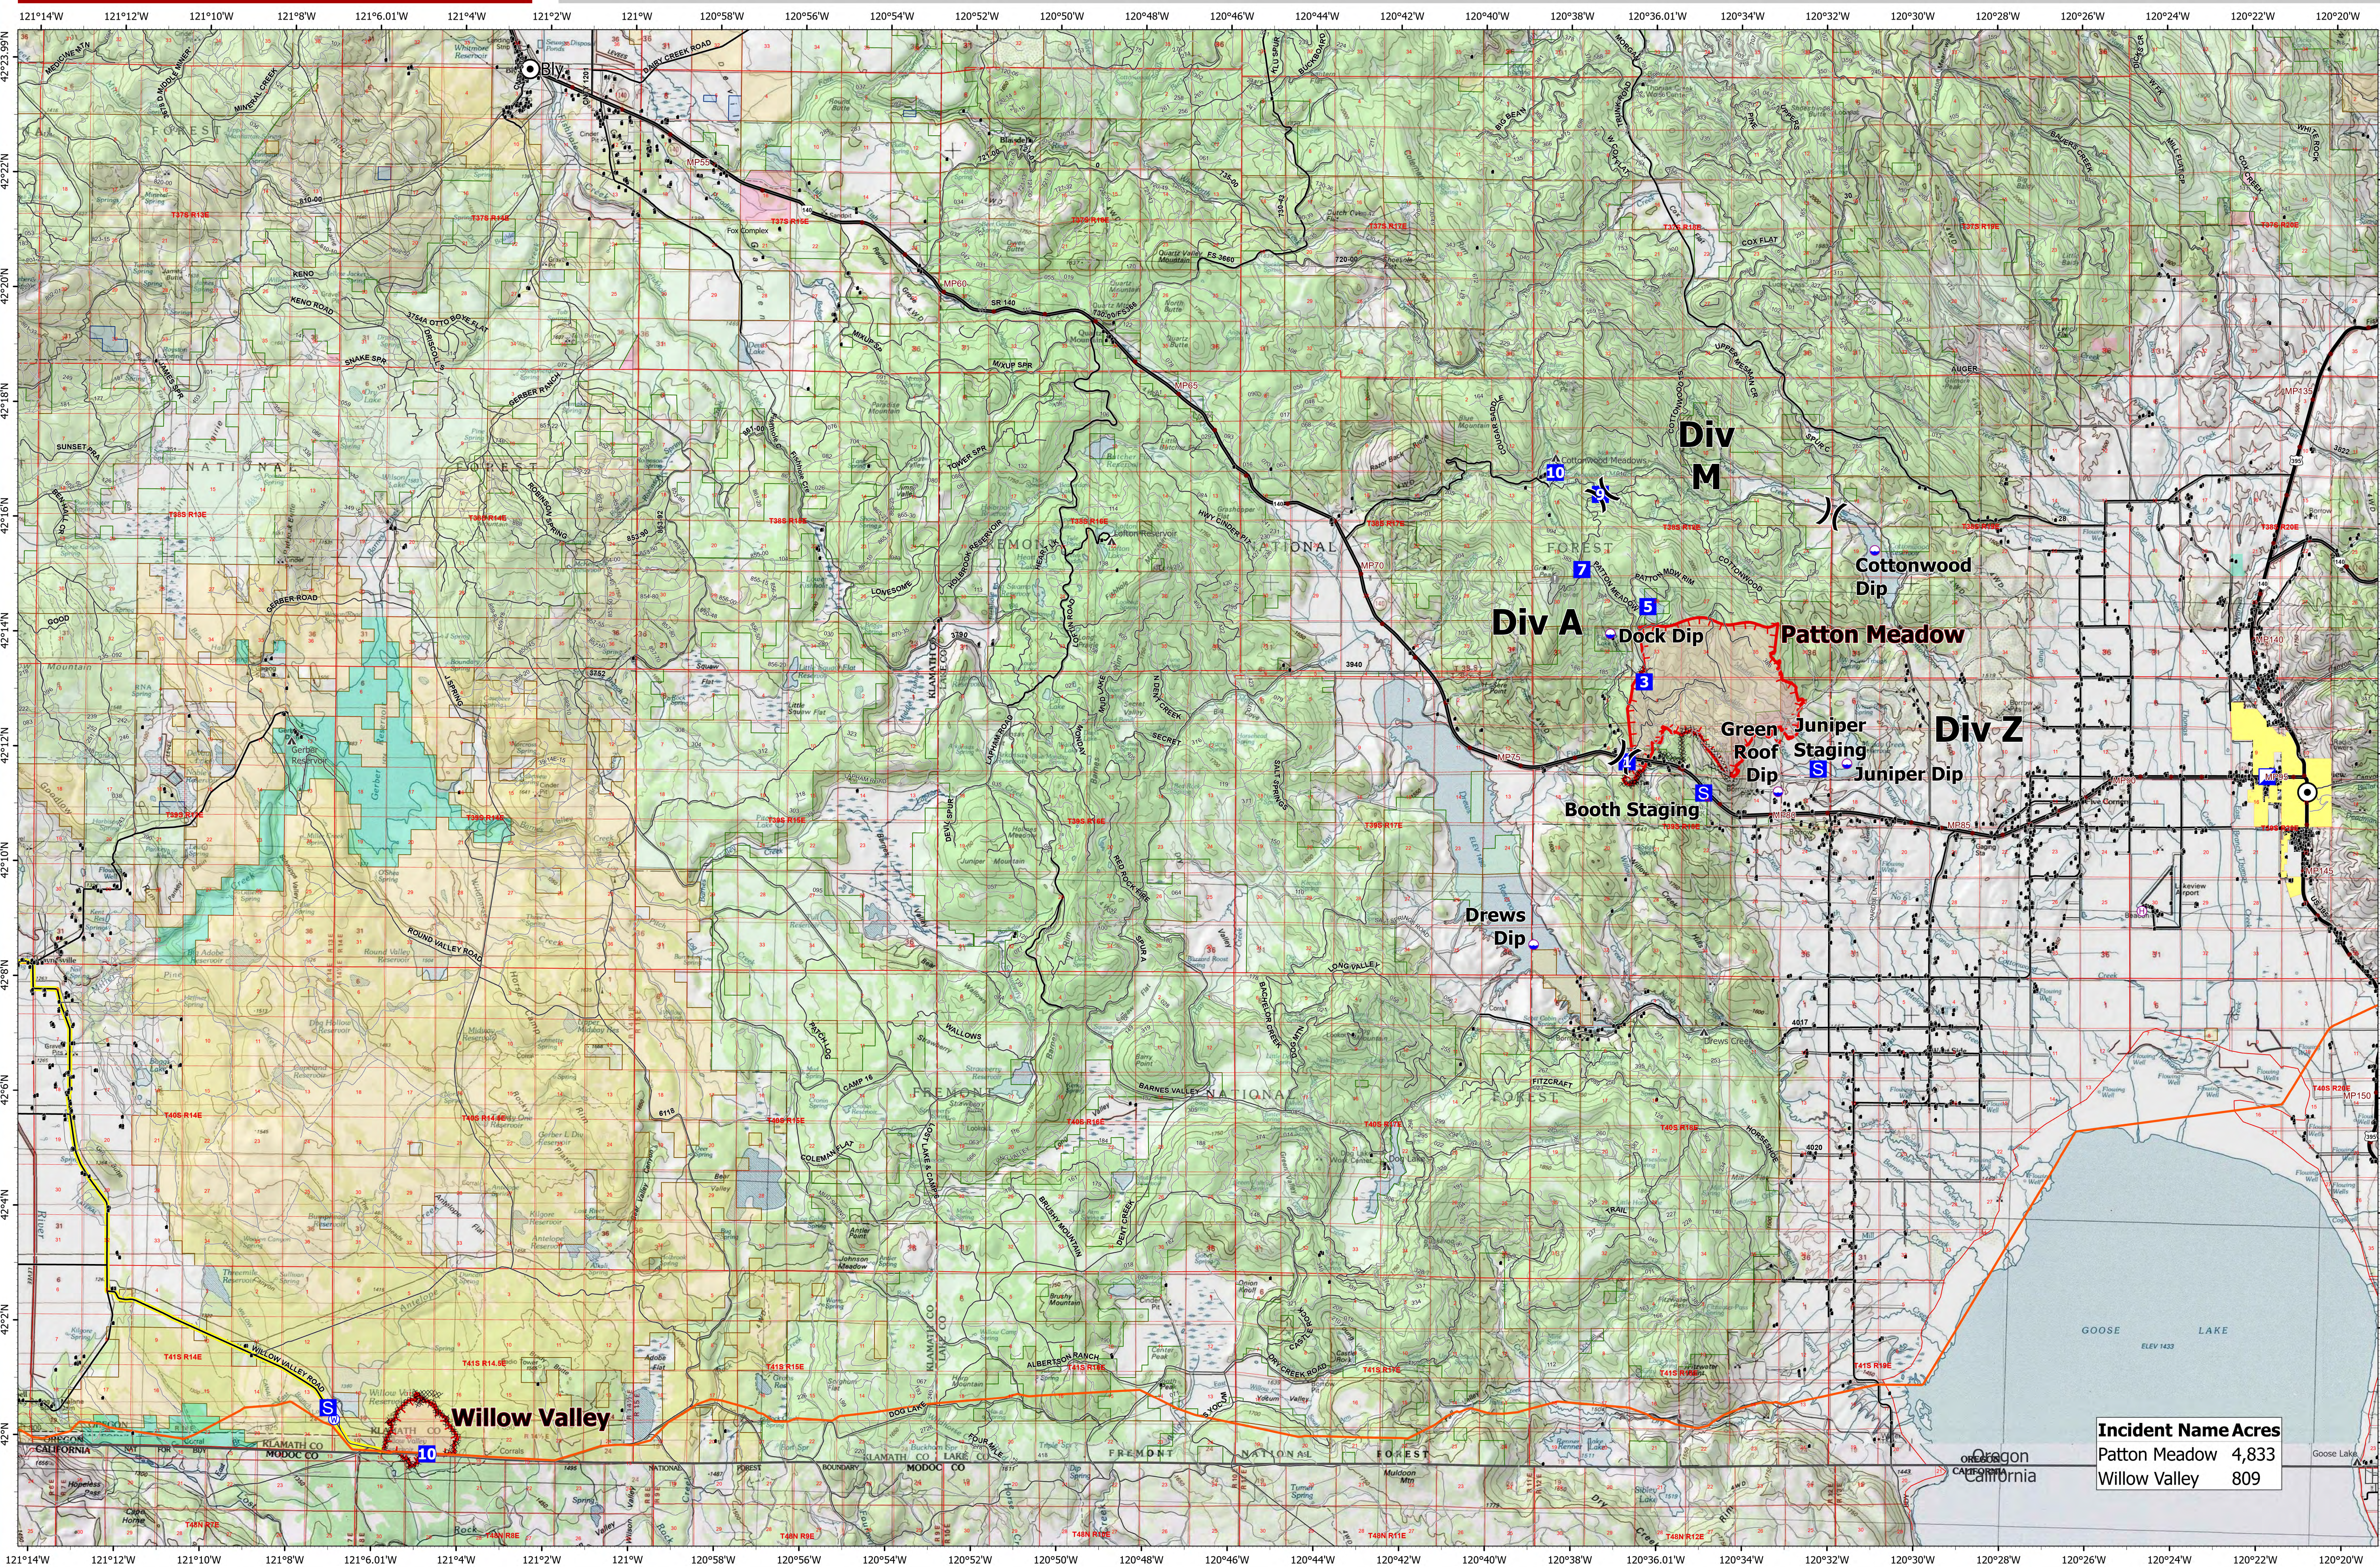

Plans Map

Fox Complex

2021ORFW2

August 15, 2021
Day Shift

Plans Map
Fox Complex
2021ORFW210422
August 15, 2021 Day Shift

Incident Name	Acres
Patton Meadow	4,833
Willow Valley	809

ODF Team 1 GIS
08/14/2021 22:12
Acres from IR & ATGS

Fox Cpx: 5,642 acres at 08/14/21 @ 20:11 hrs
Patton Meadow: acres
Willow Valley: acres

- Fire Area
- Completed Dozer Line
- Completed Road as Line
- Fire Edge
- Dip Site
- Helibase
- Division Break
- Incident Command Post
- Drop Point
- Staging Area
- Value at Risk
- Water Source
- Structures
- Oregon Department of Forestry
- Oregon Department of State Lands
- Oregon Parks and Recreation Department
- US Bureau of Land Management
- US Forest Service
- Other Federal Lands
- Natural Gas Pipelines
- Travel Route
- State Boundary