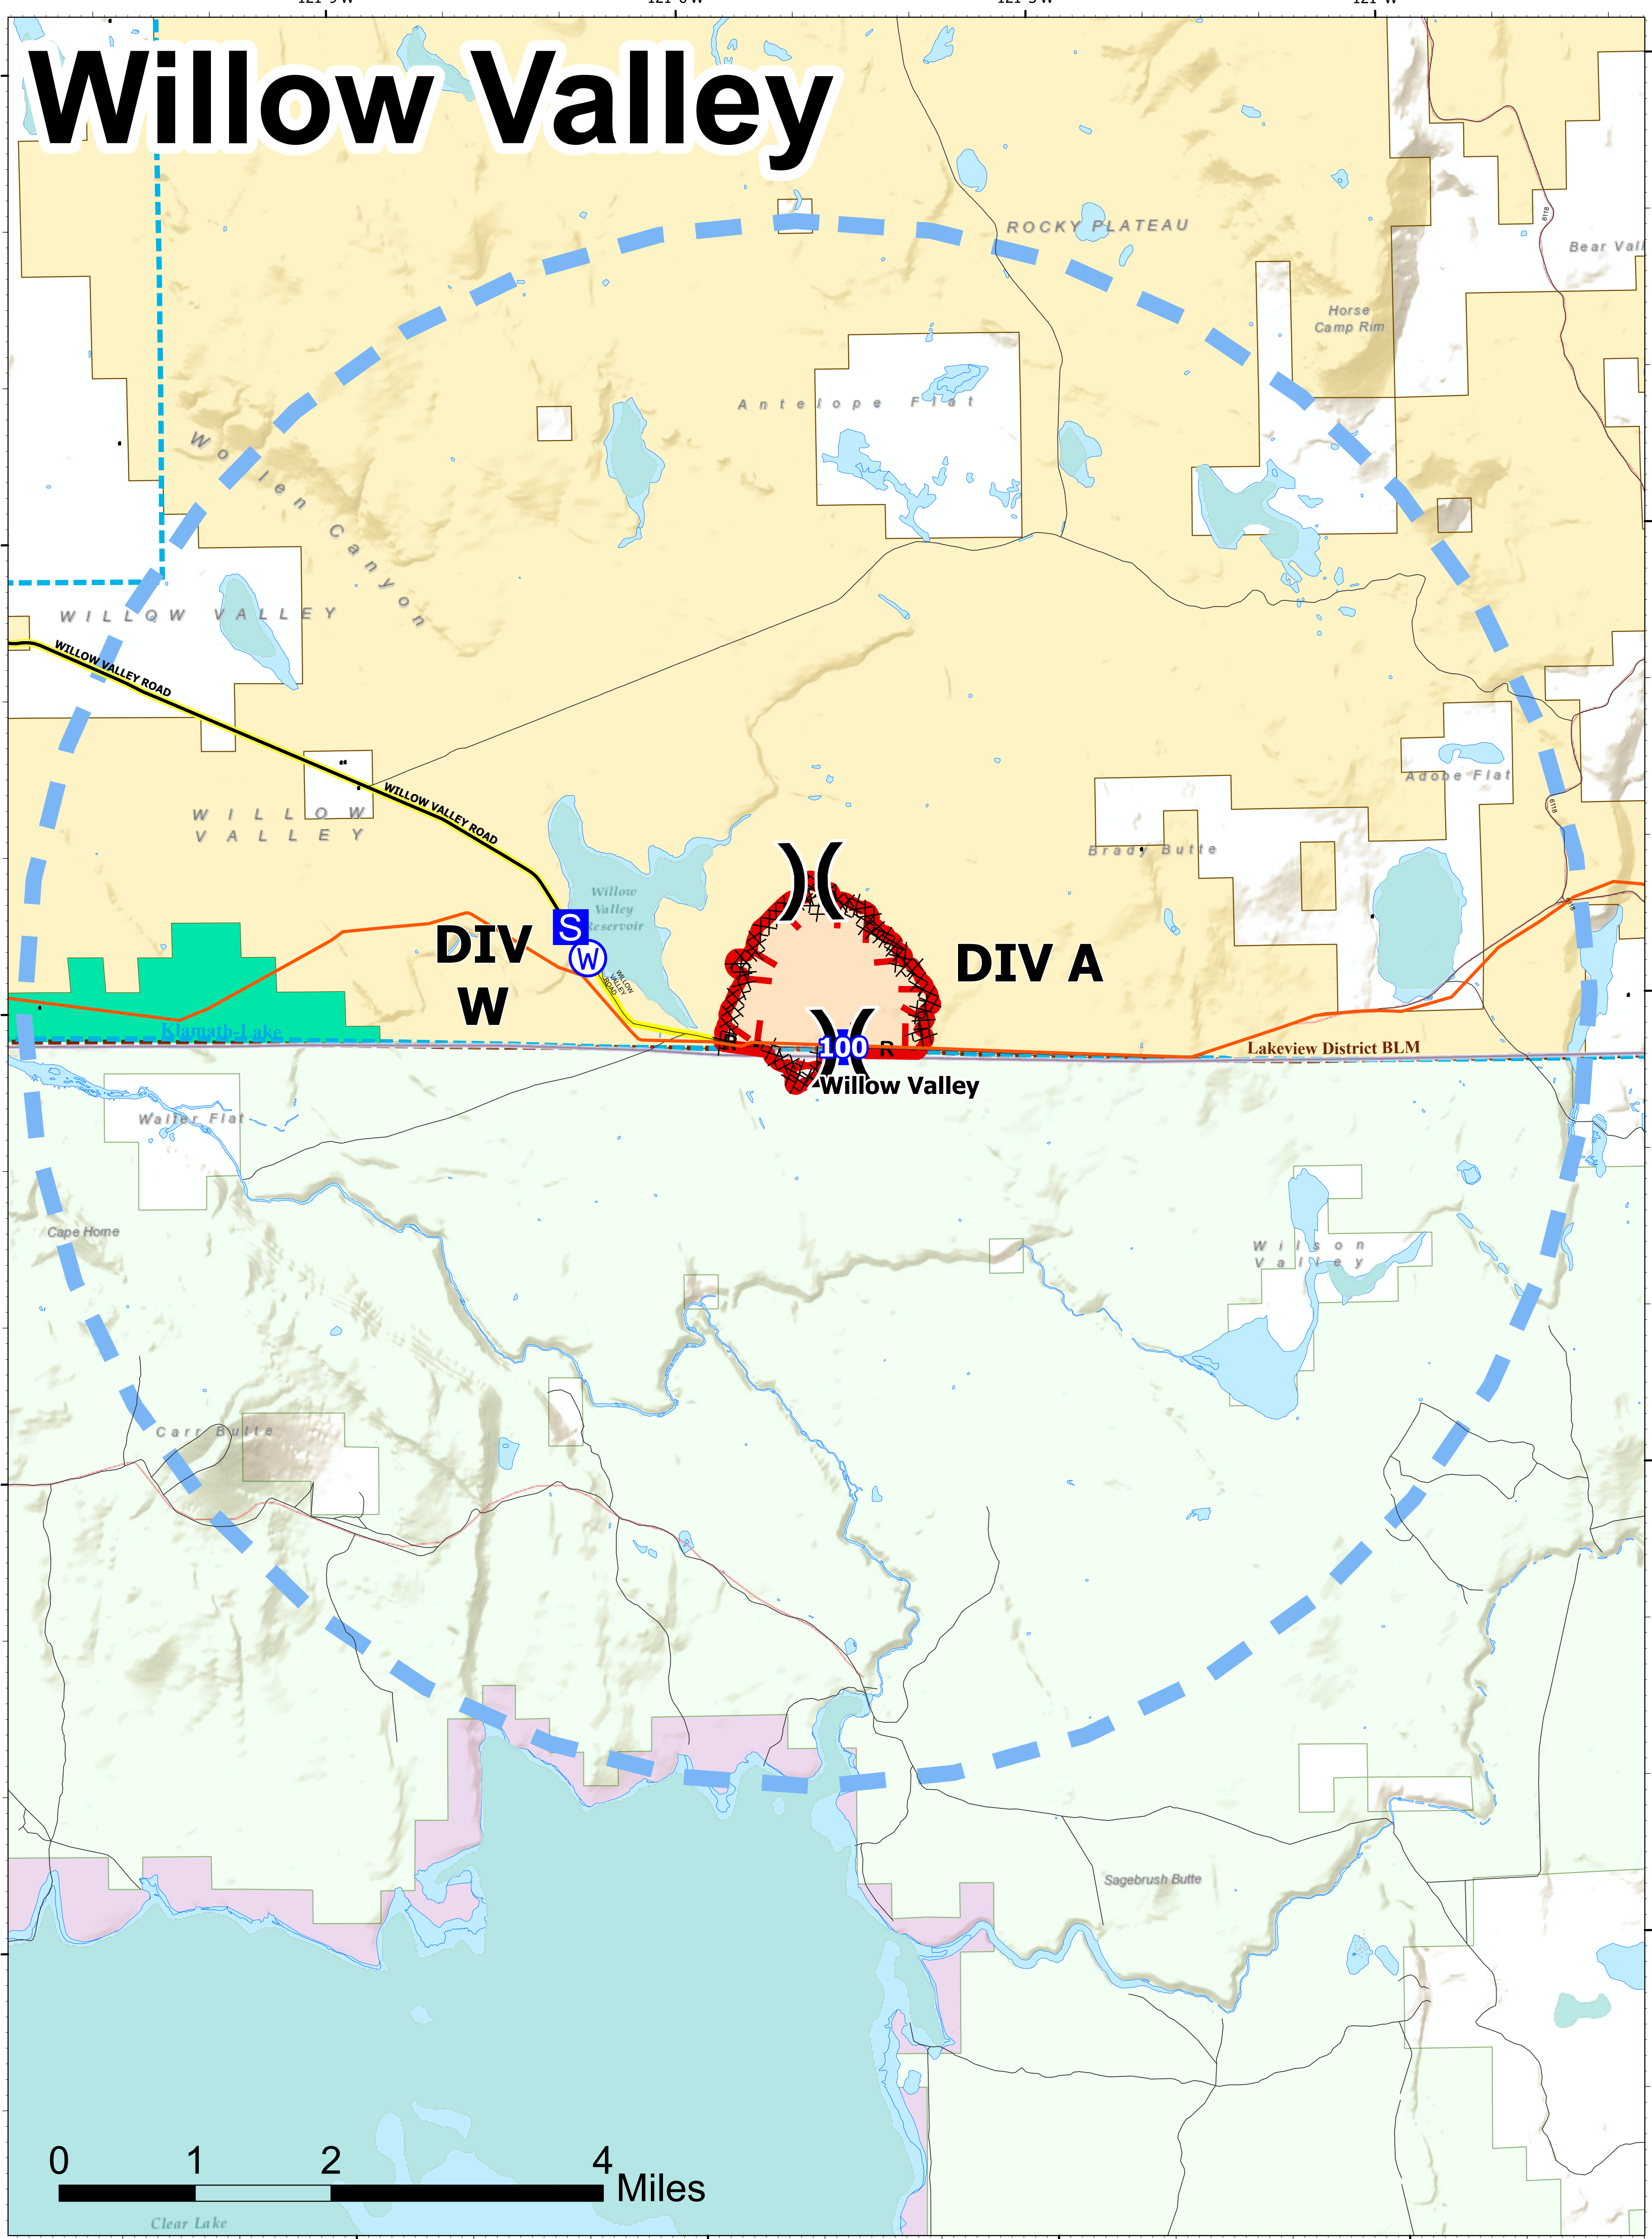

Briefing Map

Fox Complex

2021ORFW2

August 15, 2021 Night

Fox Cpx: 6,230 acres at 08/14/21 @ 18:58 hrs
 Patton Meadow: 5,406 acres
 Willow Valley: 824 acres

ODF Team 3 GIS
 08/15/2021 1454
 Acres from IR
 North American 1983 Datum, LatLong Grid

- Fire Area
- Completed Dozer Line
- Completed Road as Line
- Fire Edge
- Dip Site
- Helibase
- Division Break
- Incident Command Post
- Drop Point
- Staging Area
- Value at Risk
- Structures
- Interstate; Highway
- Paved
- All weather
- Natural Gas Pipelines
- TFR