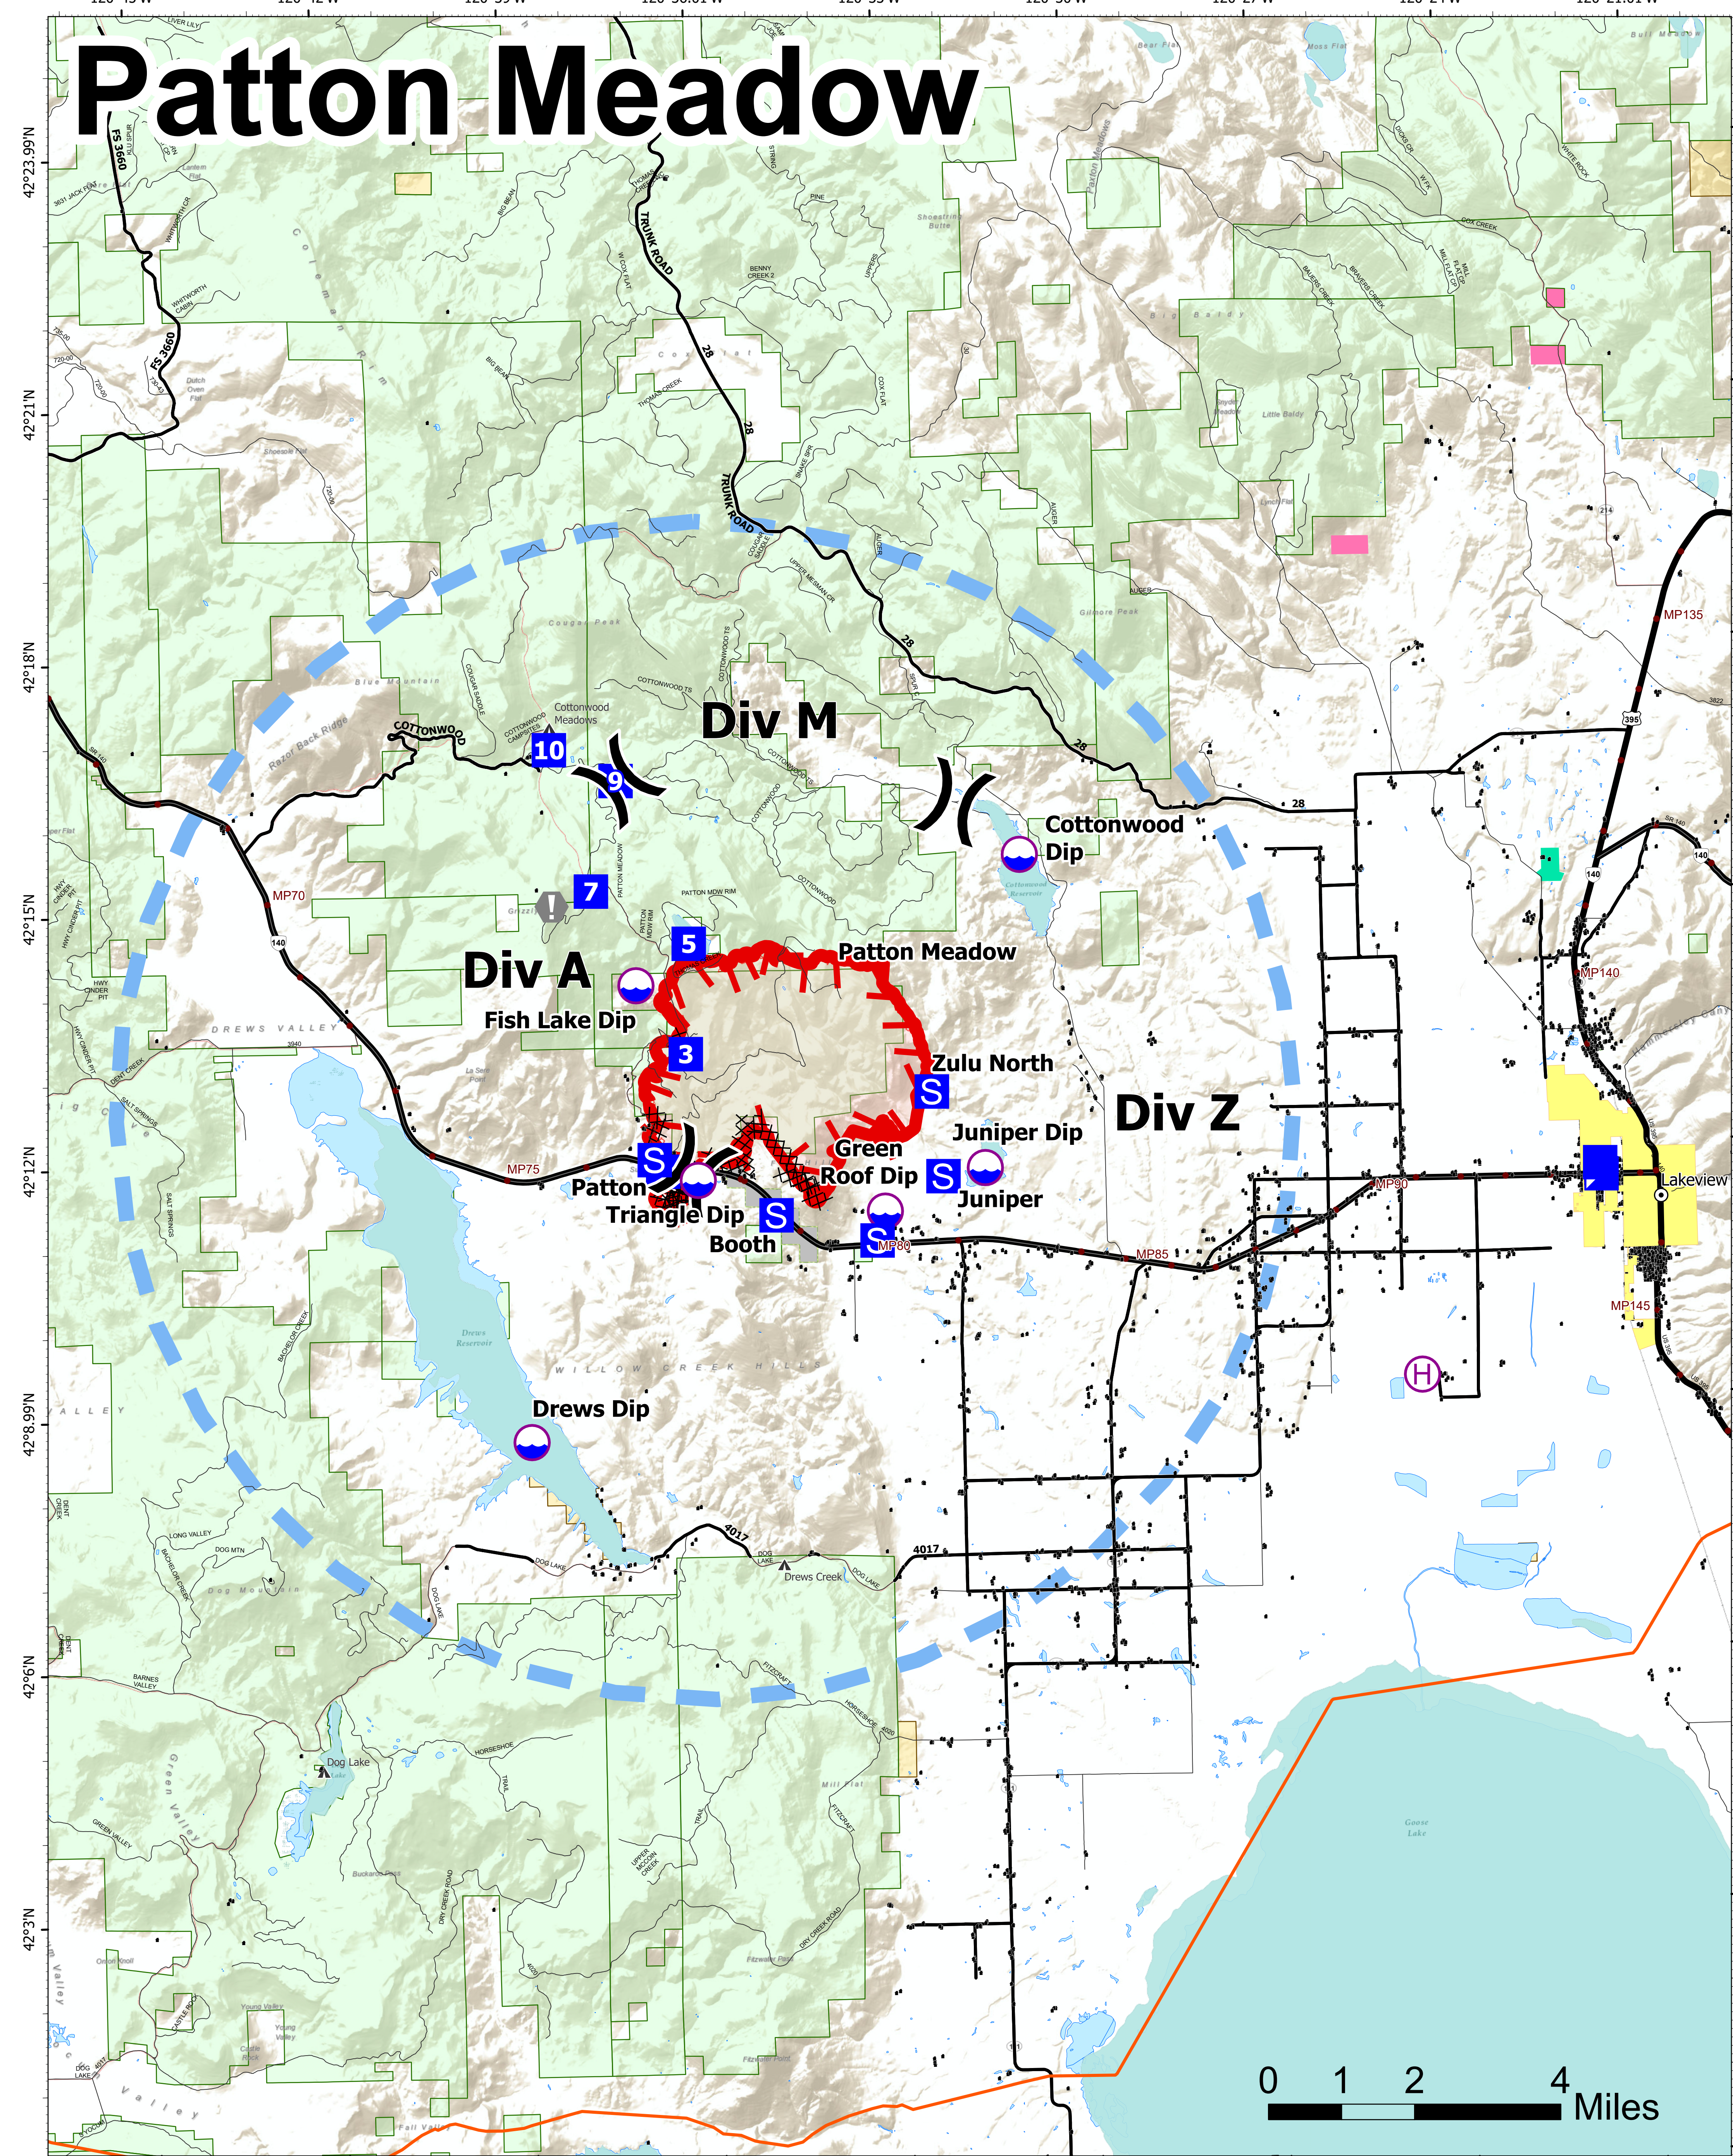

Briefing Map

Fox Complex

2021ORFW2

August 15, 2021 Night

Fox Cpx: 6,230 acres at 08/14/21 @ 18:58 hrs
 Patton Meadow: 5,406 acres
 Willow Valley: 824 acres

ODF Team 3 GIS
 08/15/2021 1454
 Acres from IR
 North American 1983 Datum, LatLong Grid

- Fire Area
- Completed Dozer Line
- Completed Road as Line
- Fire Edge
- Dip Site
- Helibase
- Division Break
- Incident Command Post
- Drop Point
- Staging Area
- Value at Risk
- Structures
- Interstate; Highway
- Paved
- All weather
- Natural Gas Pipelines
- TFR

Use the camera on a mobile device