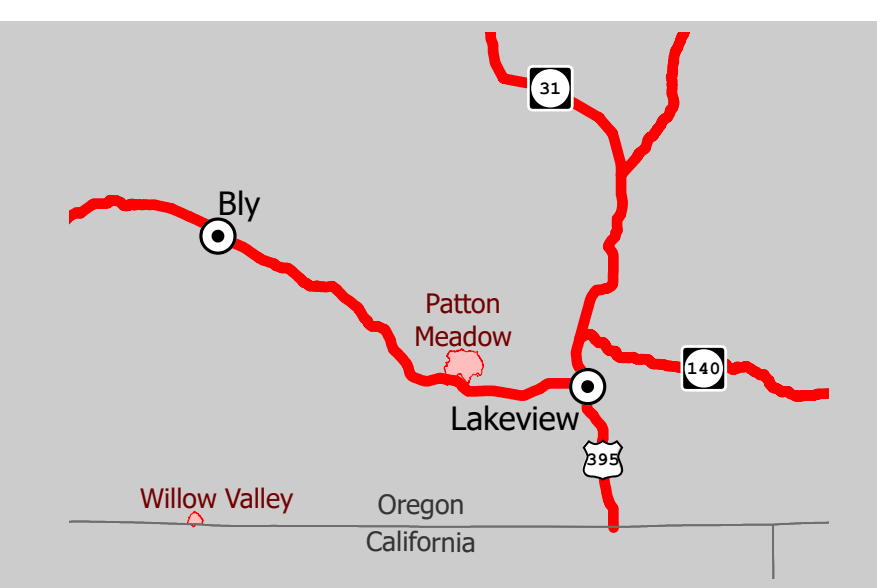

Briefing Map

Fox Complex

2021ORFW2

August 15, 2021 Night

Fox Cpx: 6,230 acres at 08/14/21 @ 18:58 hrs
 Patton Meadow: 5,406 acres
 Willow Valley: 824 acres

ODF Team 3 GIS
 08/15/2021 1454
 Acres from IR
 North American 1983 Datum, LatLong Grid

- Fire Area
- Completed Dozer Line
- Completed Road as Line
- Fire Edge
- Dip Site
- Helibase
- Division Break
- Incident Command Post
- Drop Point
- Staging Area
- Value at Risk
- Structures
- Interstate; Highway
- Paved
- All weather
- Natural Gas Pipelines
- TFR