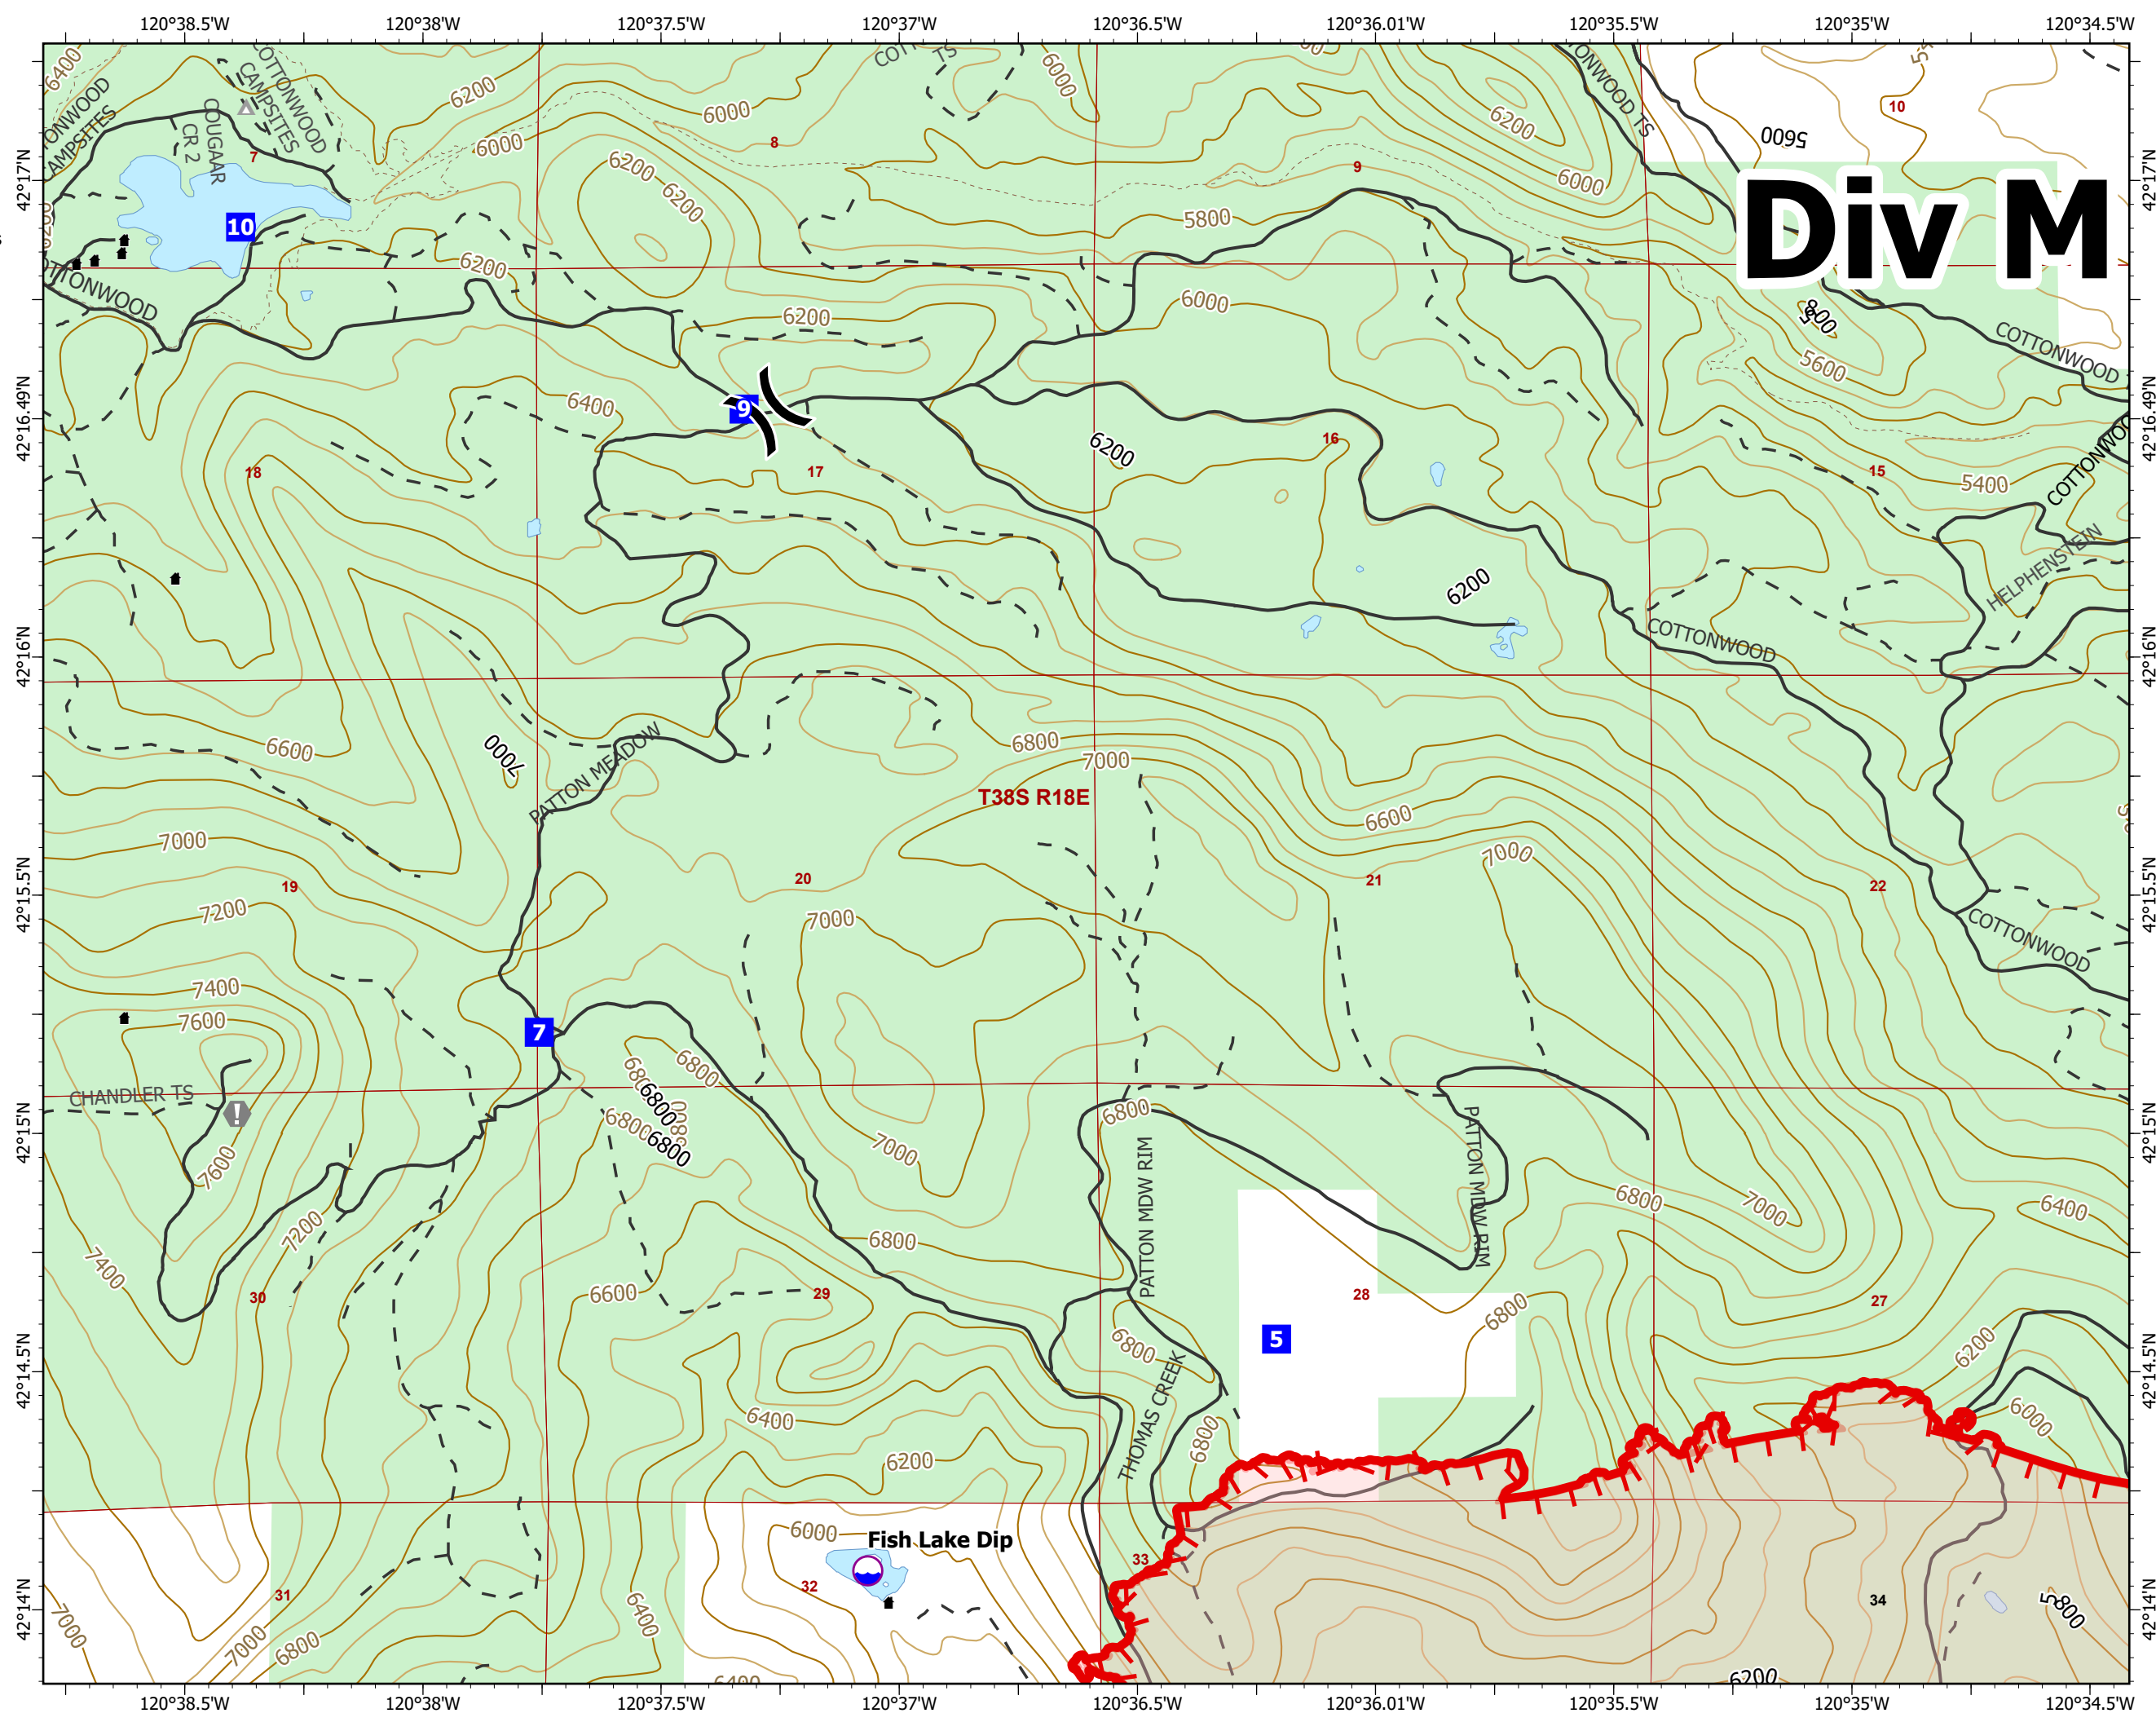

-  Dip Site
-  Division Break
-  Drop Point
-  Staging Area
-  Completed Dozer Line
-  Completed Road as Line
-  Fire Edge
-  Structure
-  Interstate; Highway
-  Surfaced Road
-  Dirt Road
-  Waterbody
-  Oregon Parks and Recreation Department
-  United States Forest Service

0 0.25 0.5
Miles

40' CONTOUR INTERVAL
Scale: 1:24,000

DIV M/DIV A
Page 2 of 5

- Dip Site
- Division Break
- Drop Point
- Value at Risk
- Fire Edge
- Campground
- Structure
- Surfaced Road
- Dirt Road
- Hiking trail
- Waterbody
- United States Forest Service
- Label Point

MAP VICINITY

ODF IMT 3
08/15/2021 1438
Acres from IR
WGS 1984 Datum. LatLong Grid

IAP

Patton Meadow
ORFWF210419
08/15/2021 Night

Fox Cpx: 6,230 acres at 08/14/21 @ 18:58 hrs
Patton Meadow: 5,406 acres
Willow Valley: 824 acres

0 0.25 0.5
Miles

40' CONTOUR INTERVAL
Scale: 1:24,000

DIV M/DIV Z
Page 3 of 5

- Dip Site
- Division Break
- Fire Edge
- Structure
- Surfaced Road
- Dirt Road
- Waterbody
- United States Forest Service

MAP VICINITY