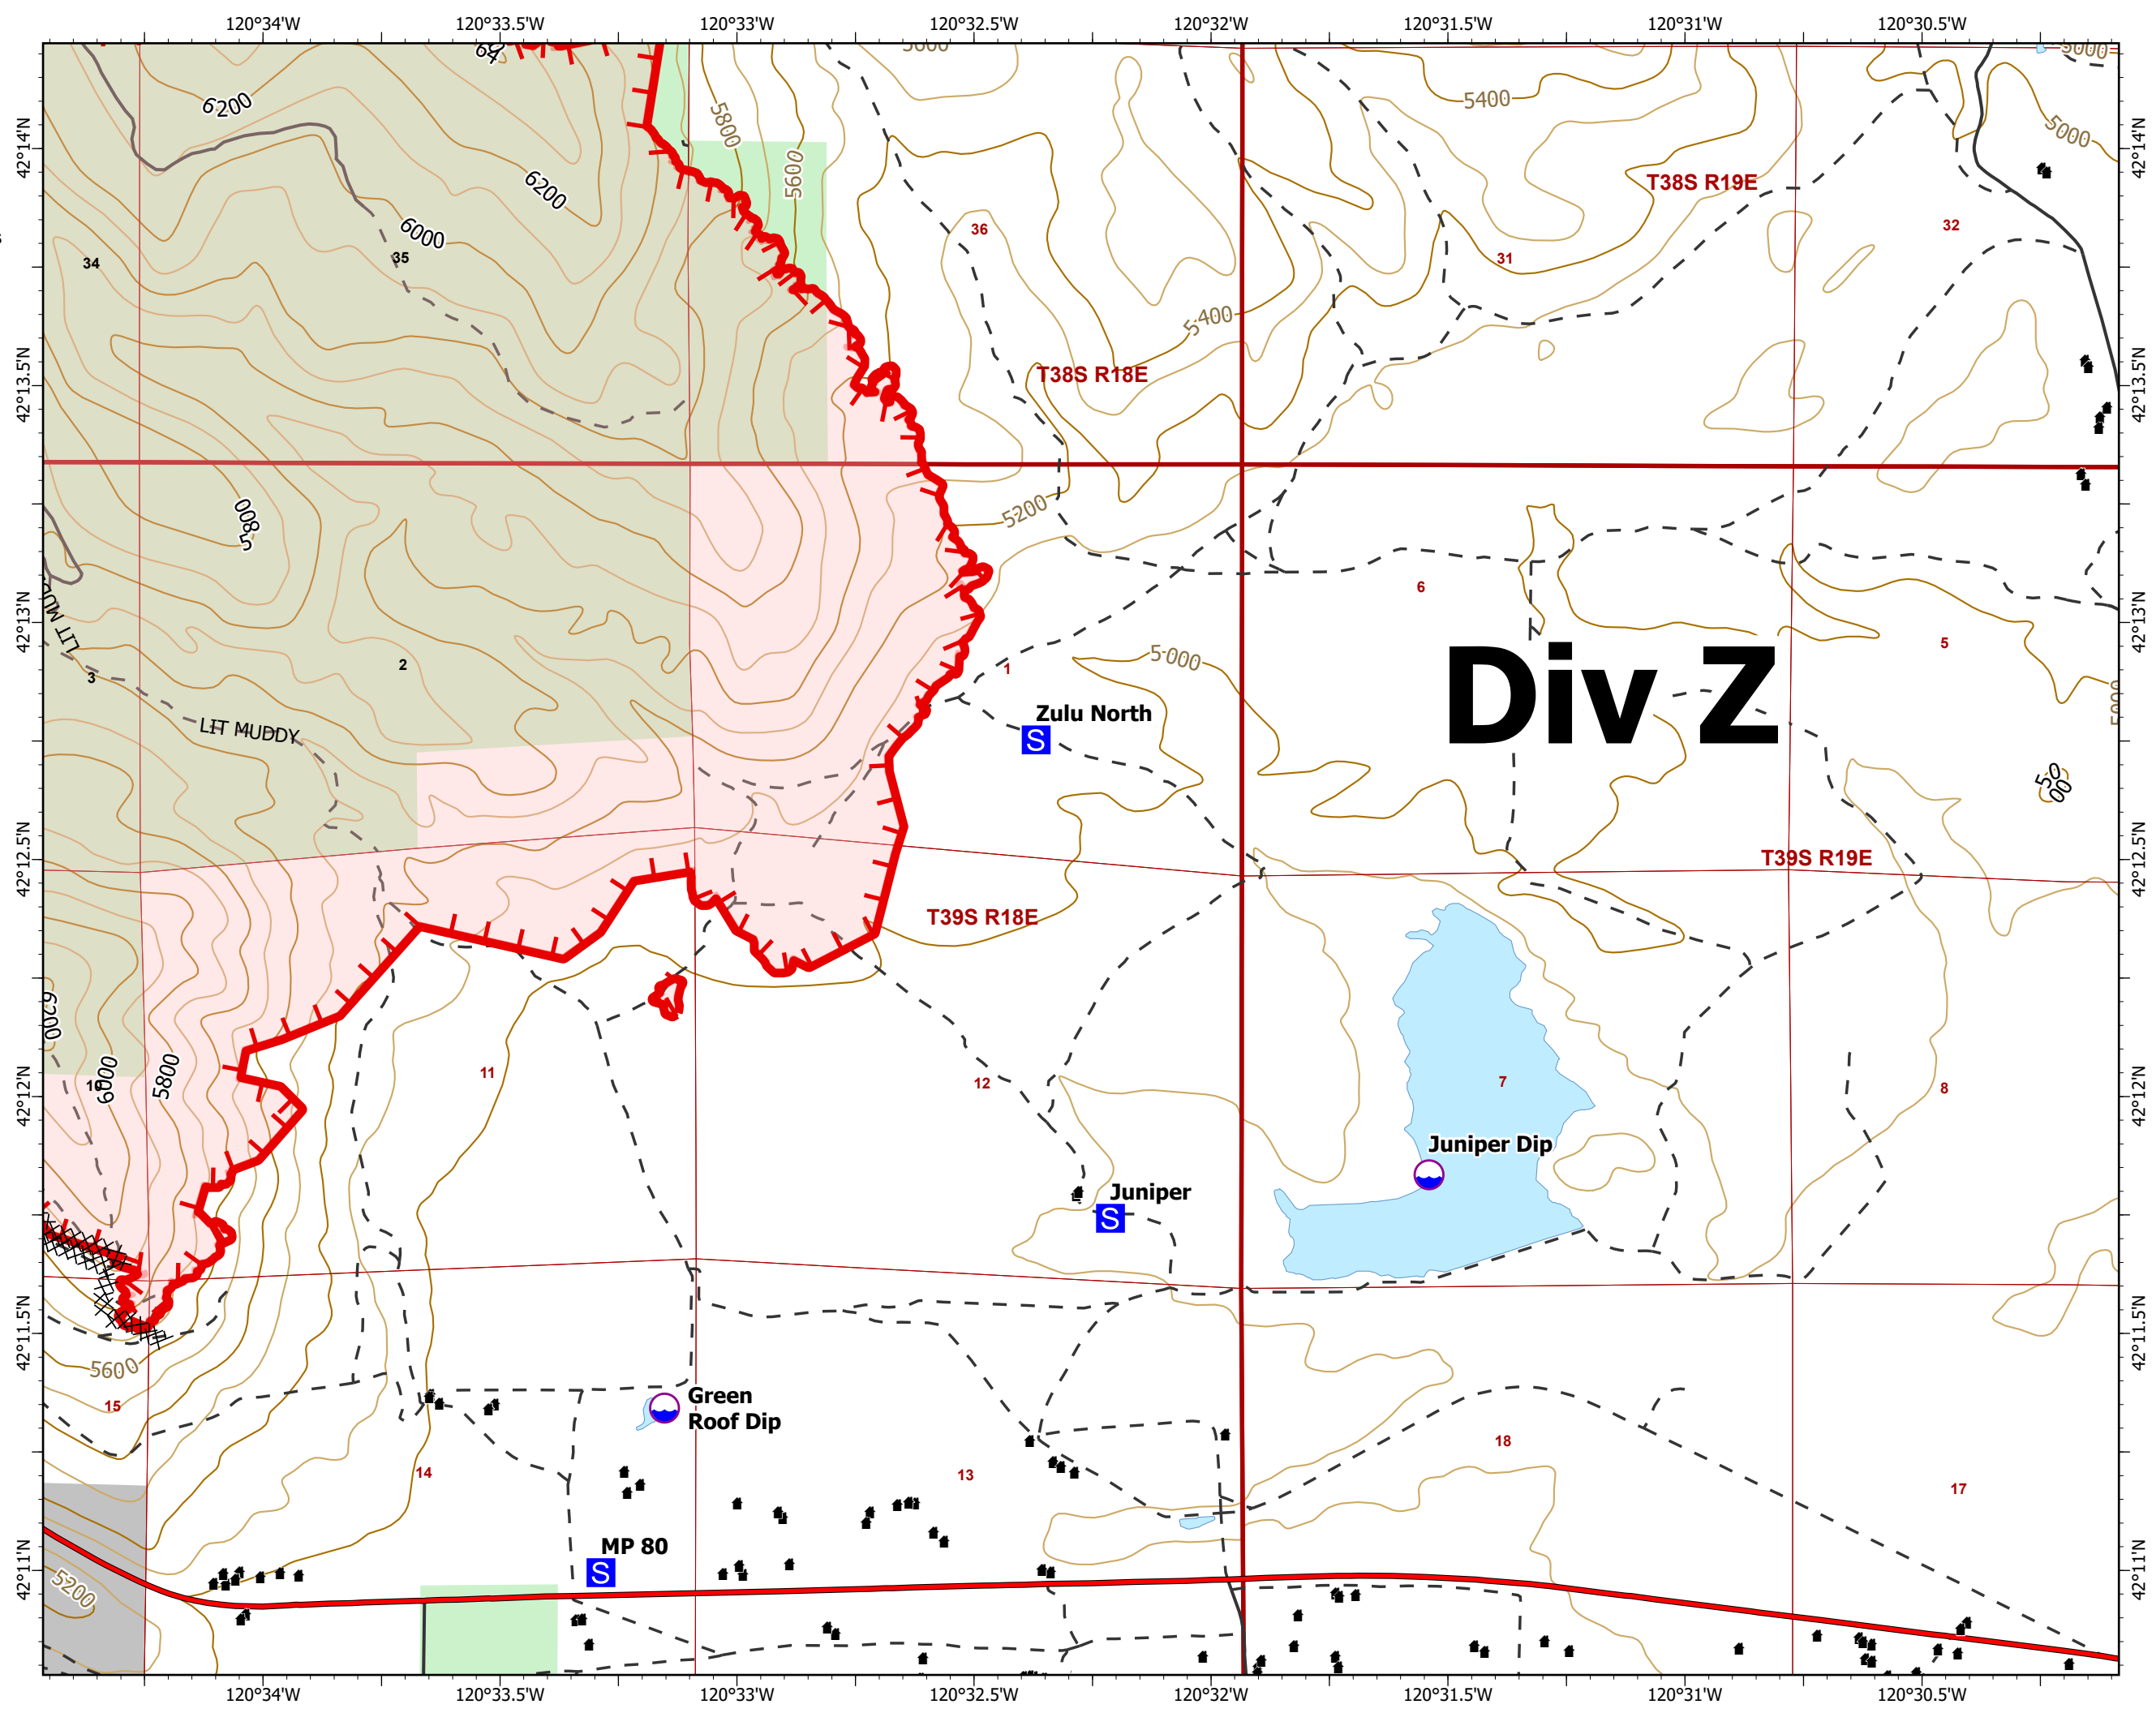

ODF IMT 3
08/15/2021 1438
Acres from IR
WGS 1984 Datum. LatLong Grid