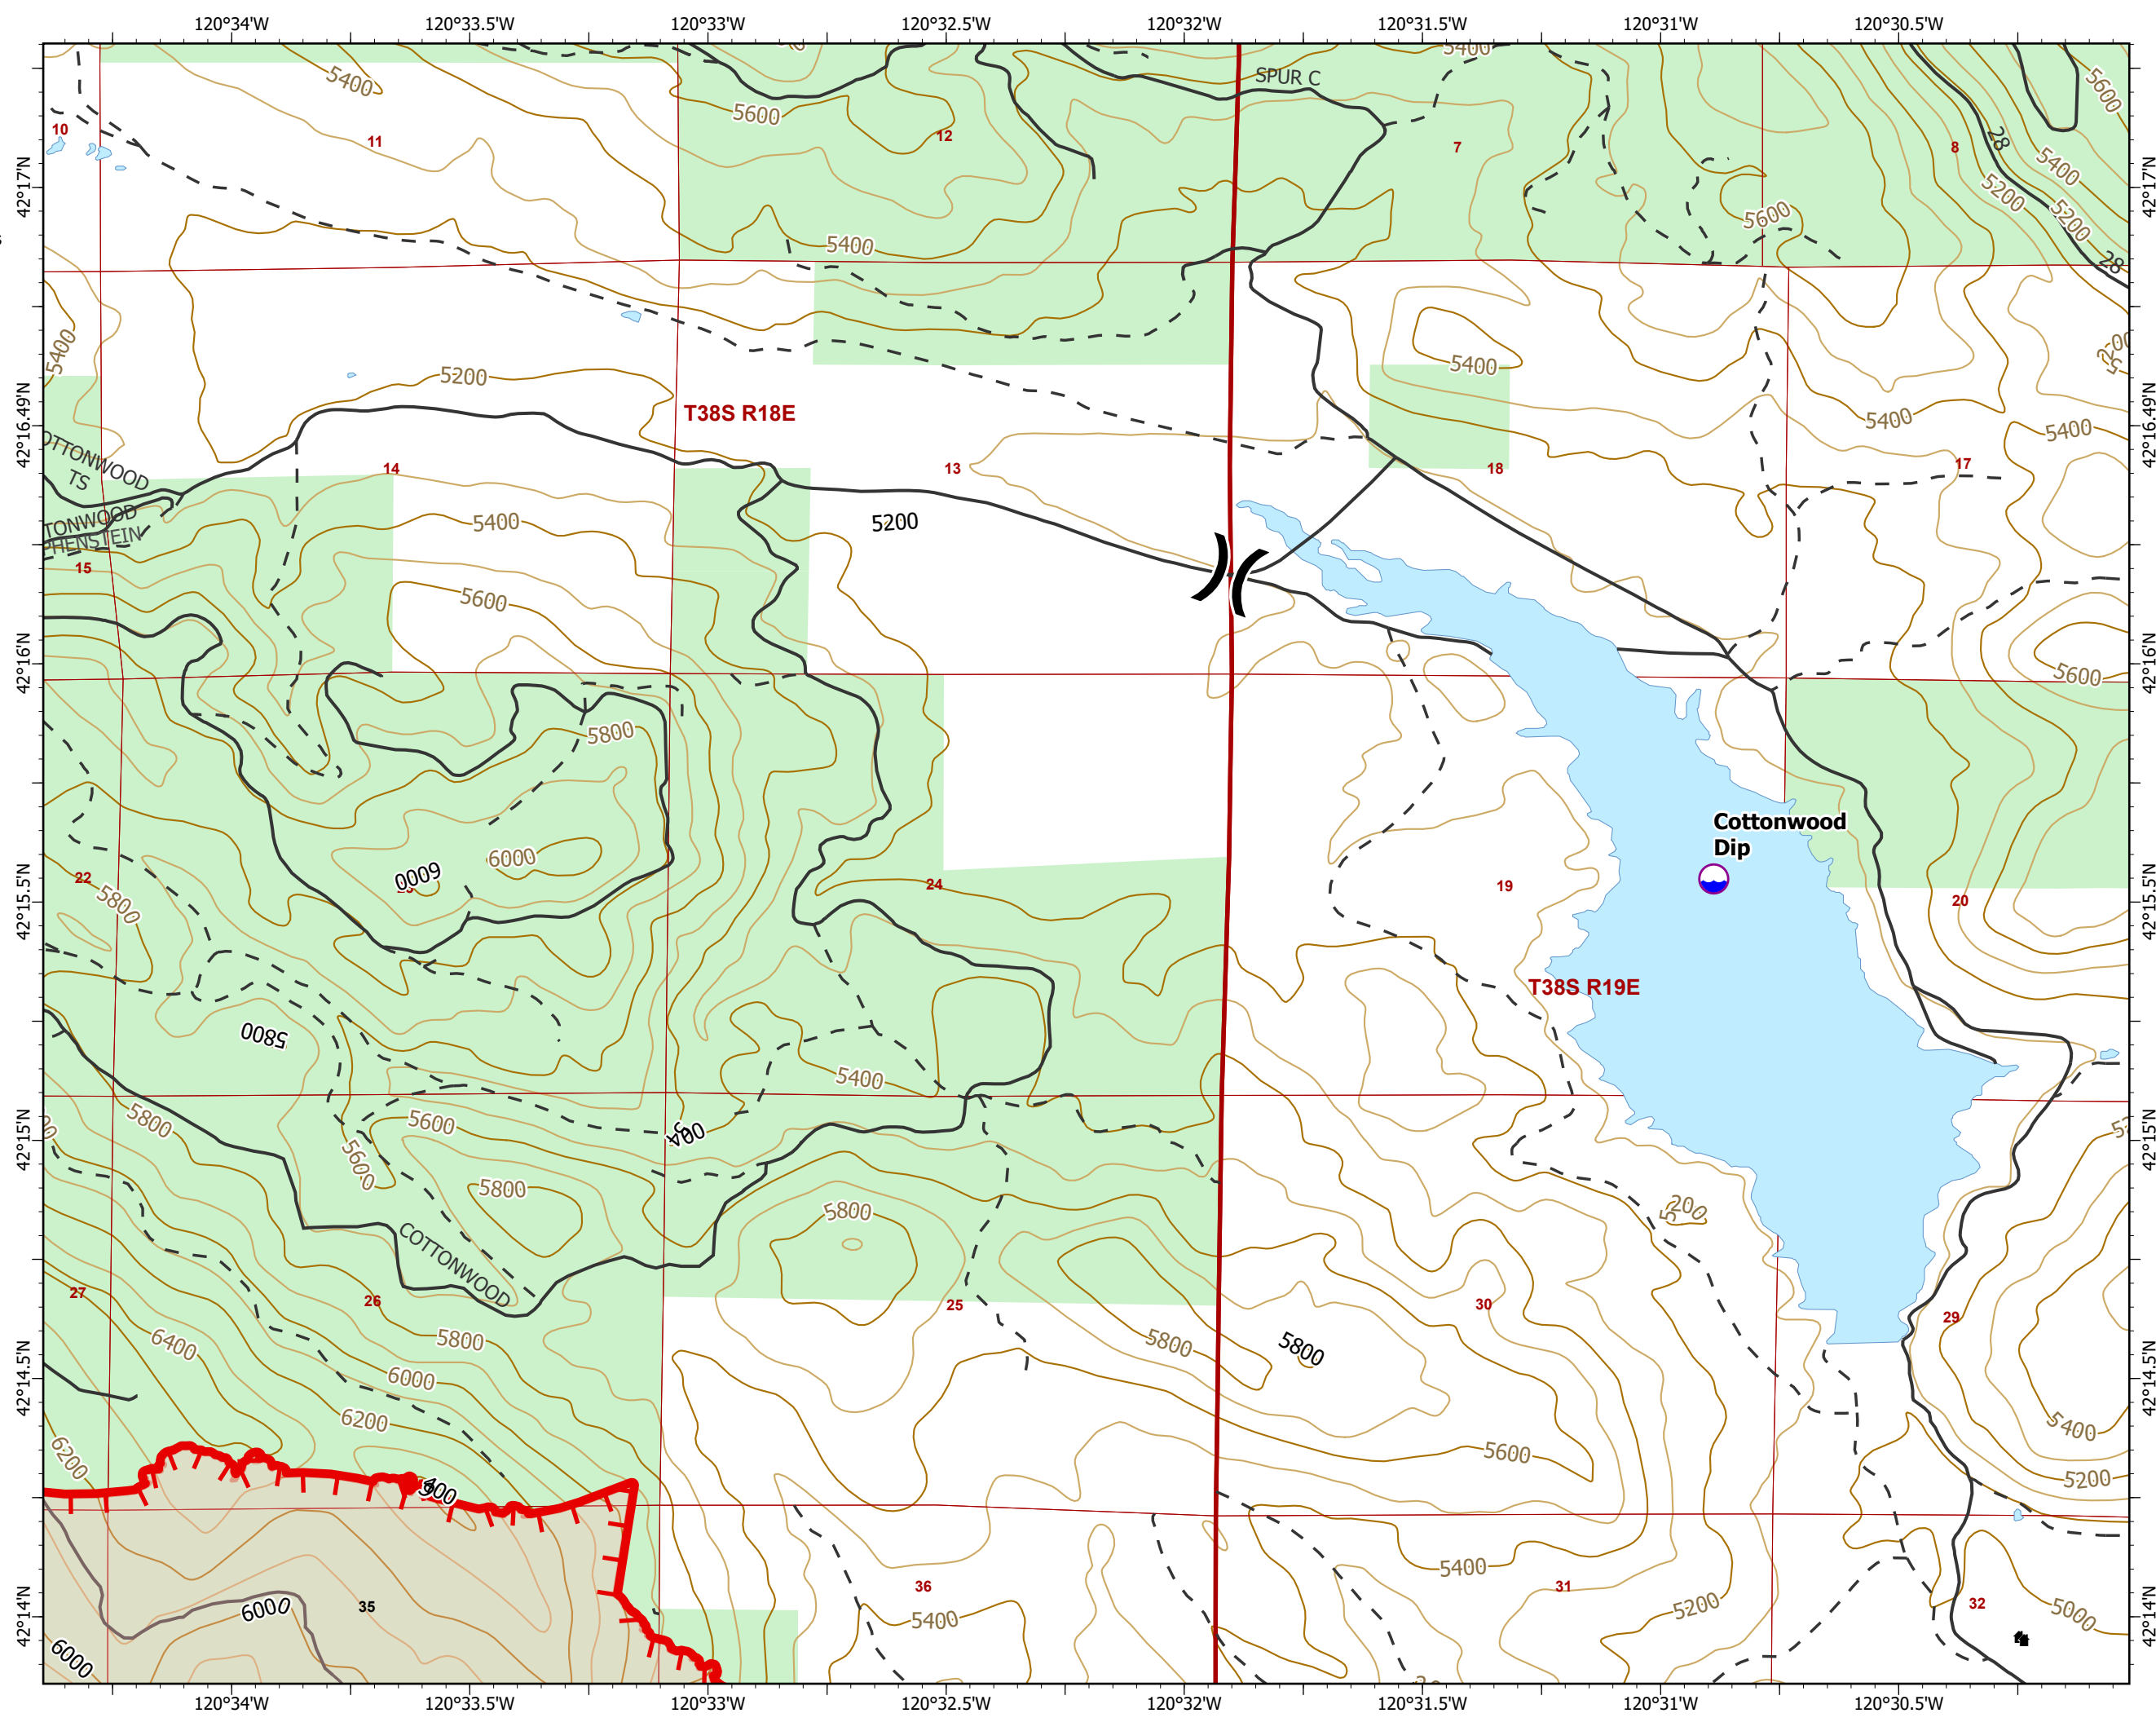

ODF IMT 3
08/15/2021 1438
Acres from IR
WGS 1984 Datum. LatLong Grid