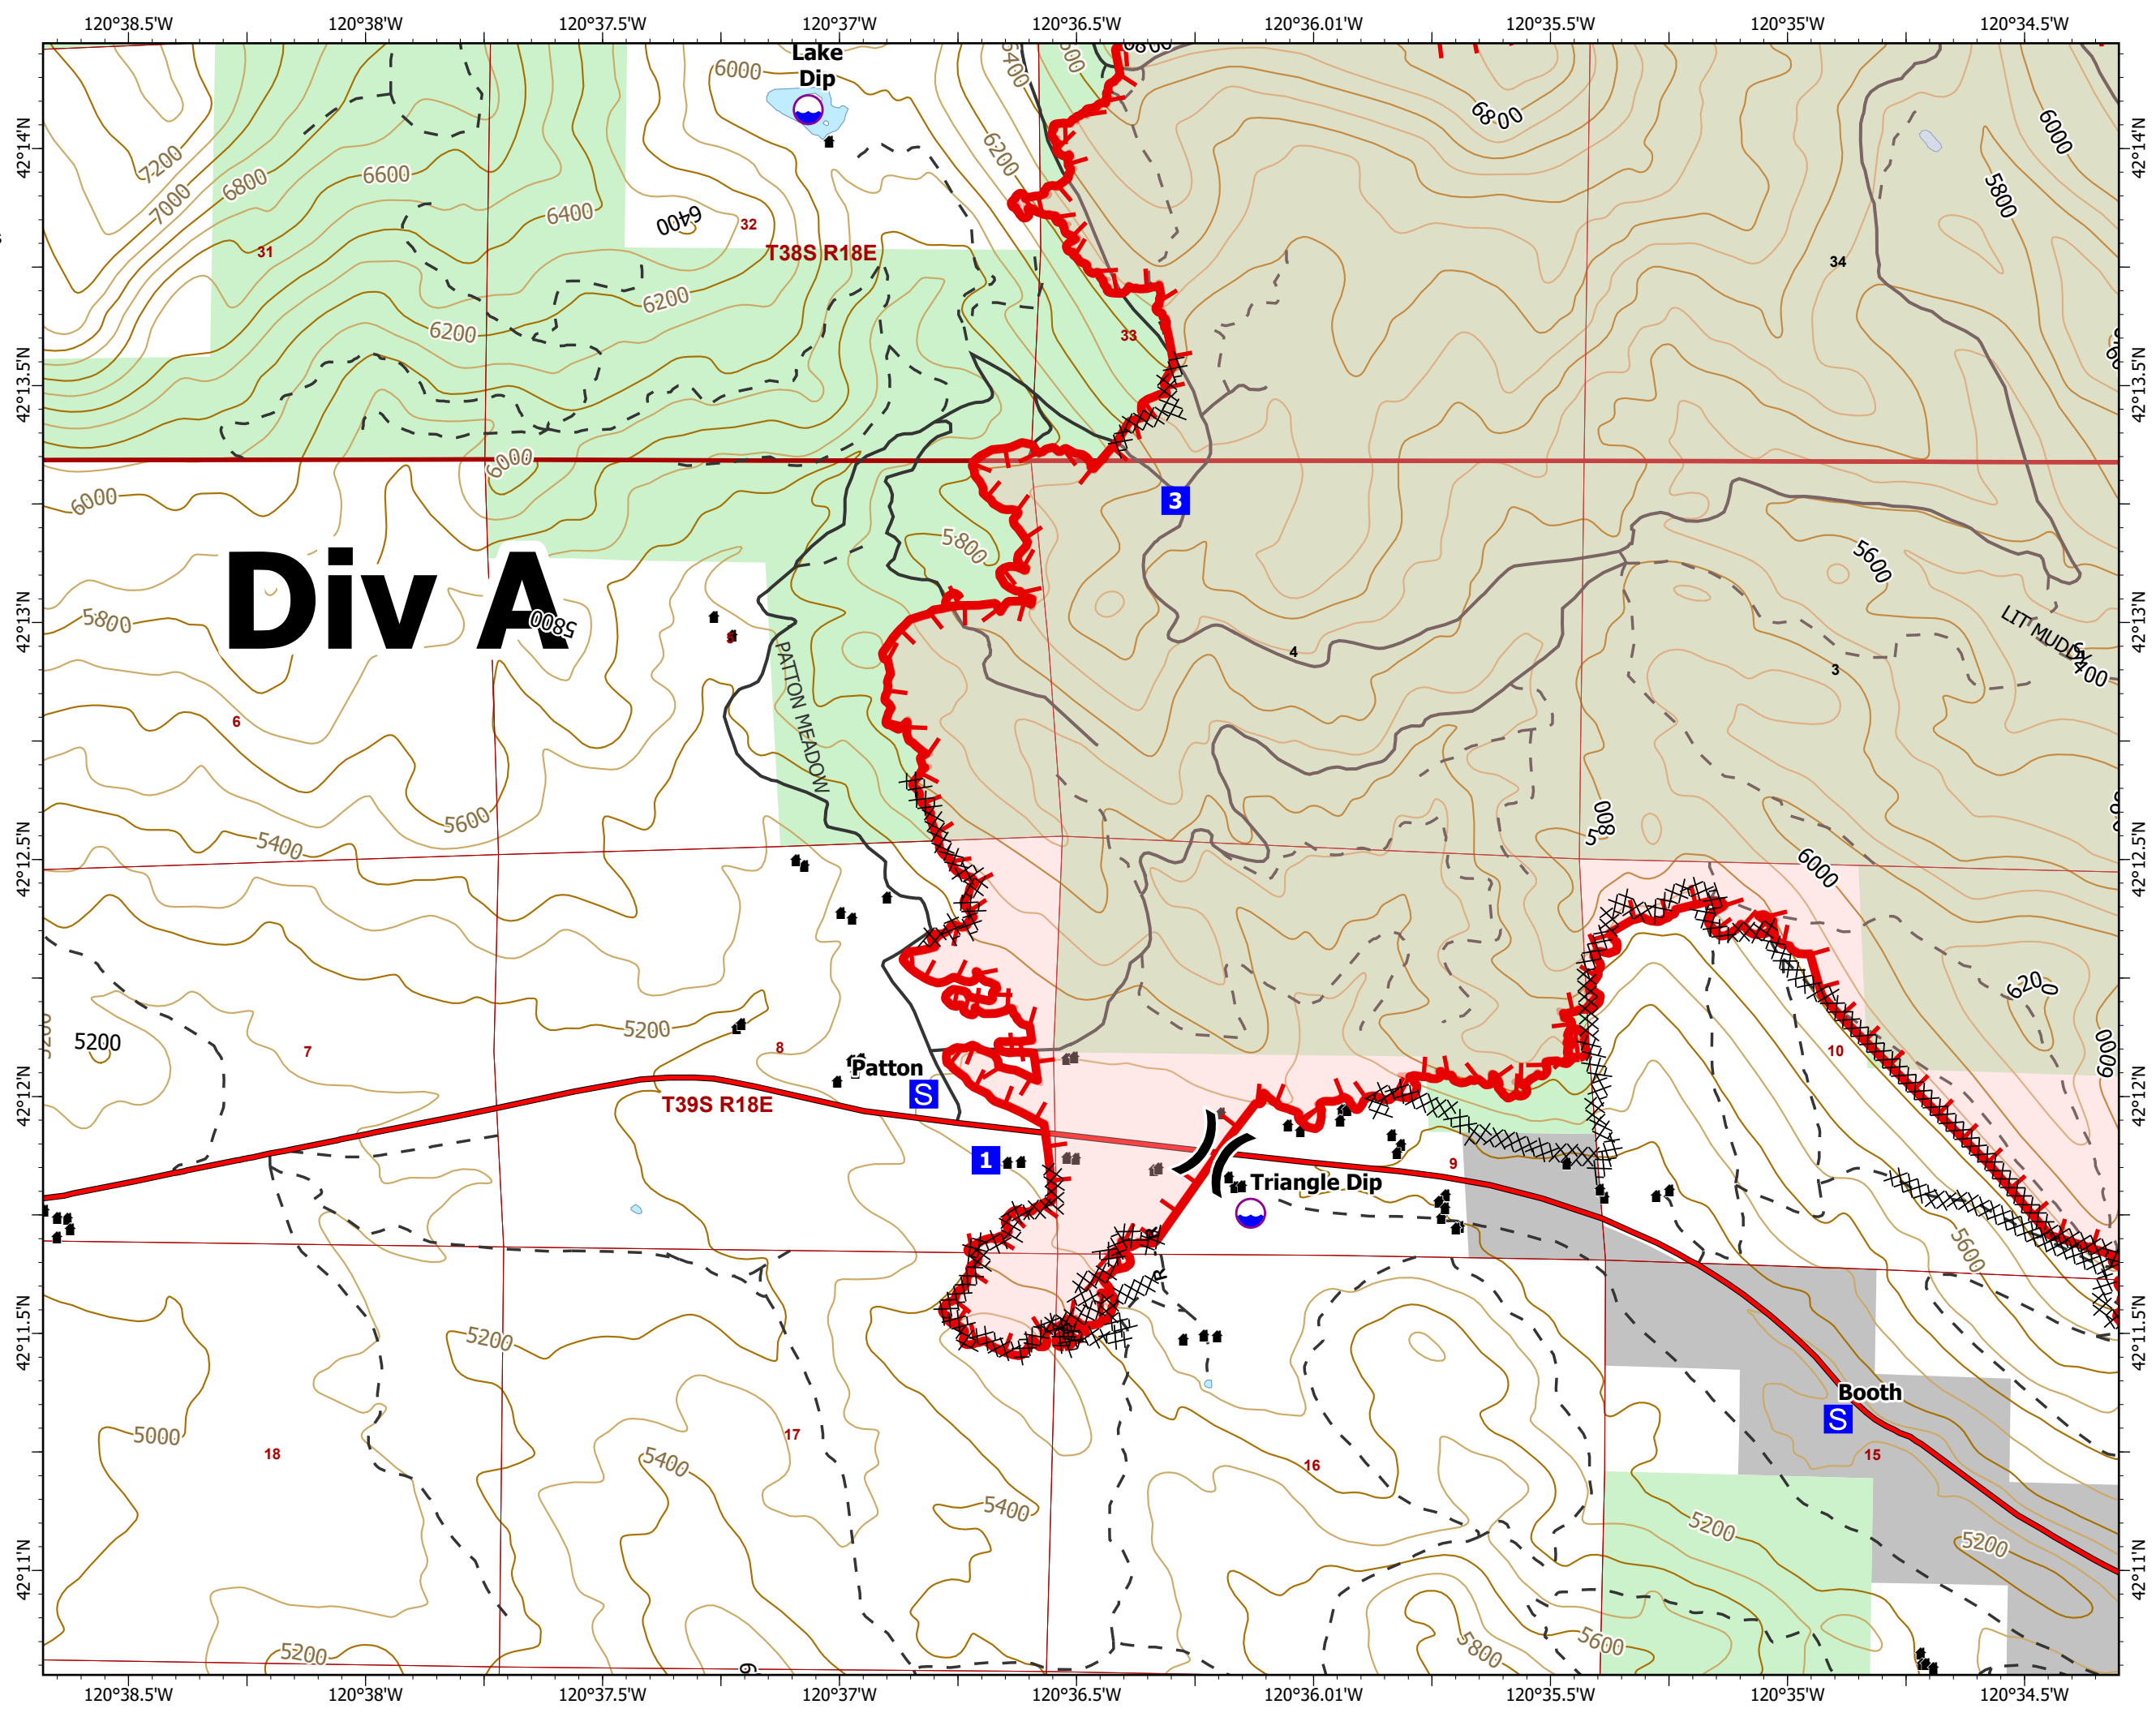

ODF IMT 3
08/15/2021 1438
Acres from IR
WGS 1984 Datum. LatLong Grid