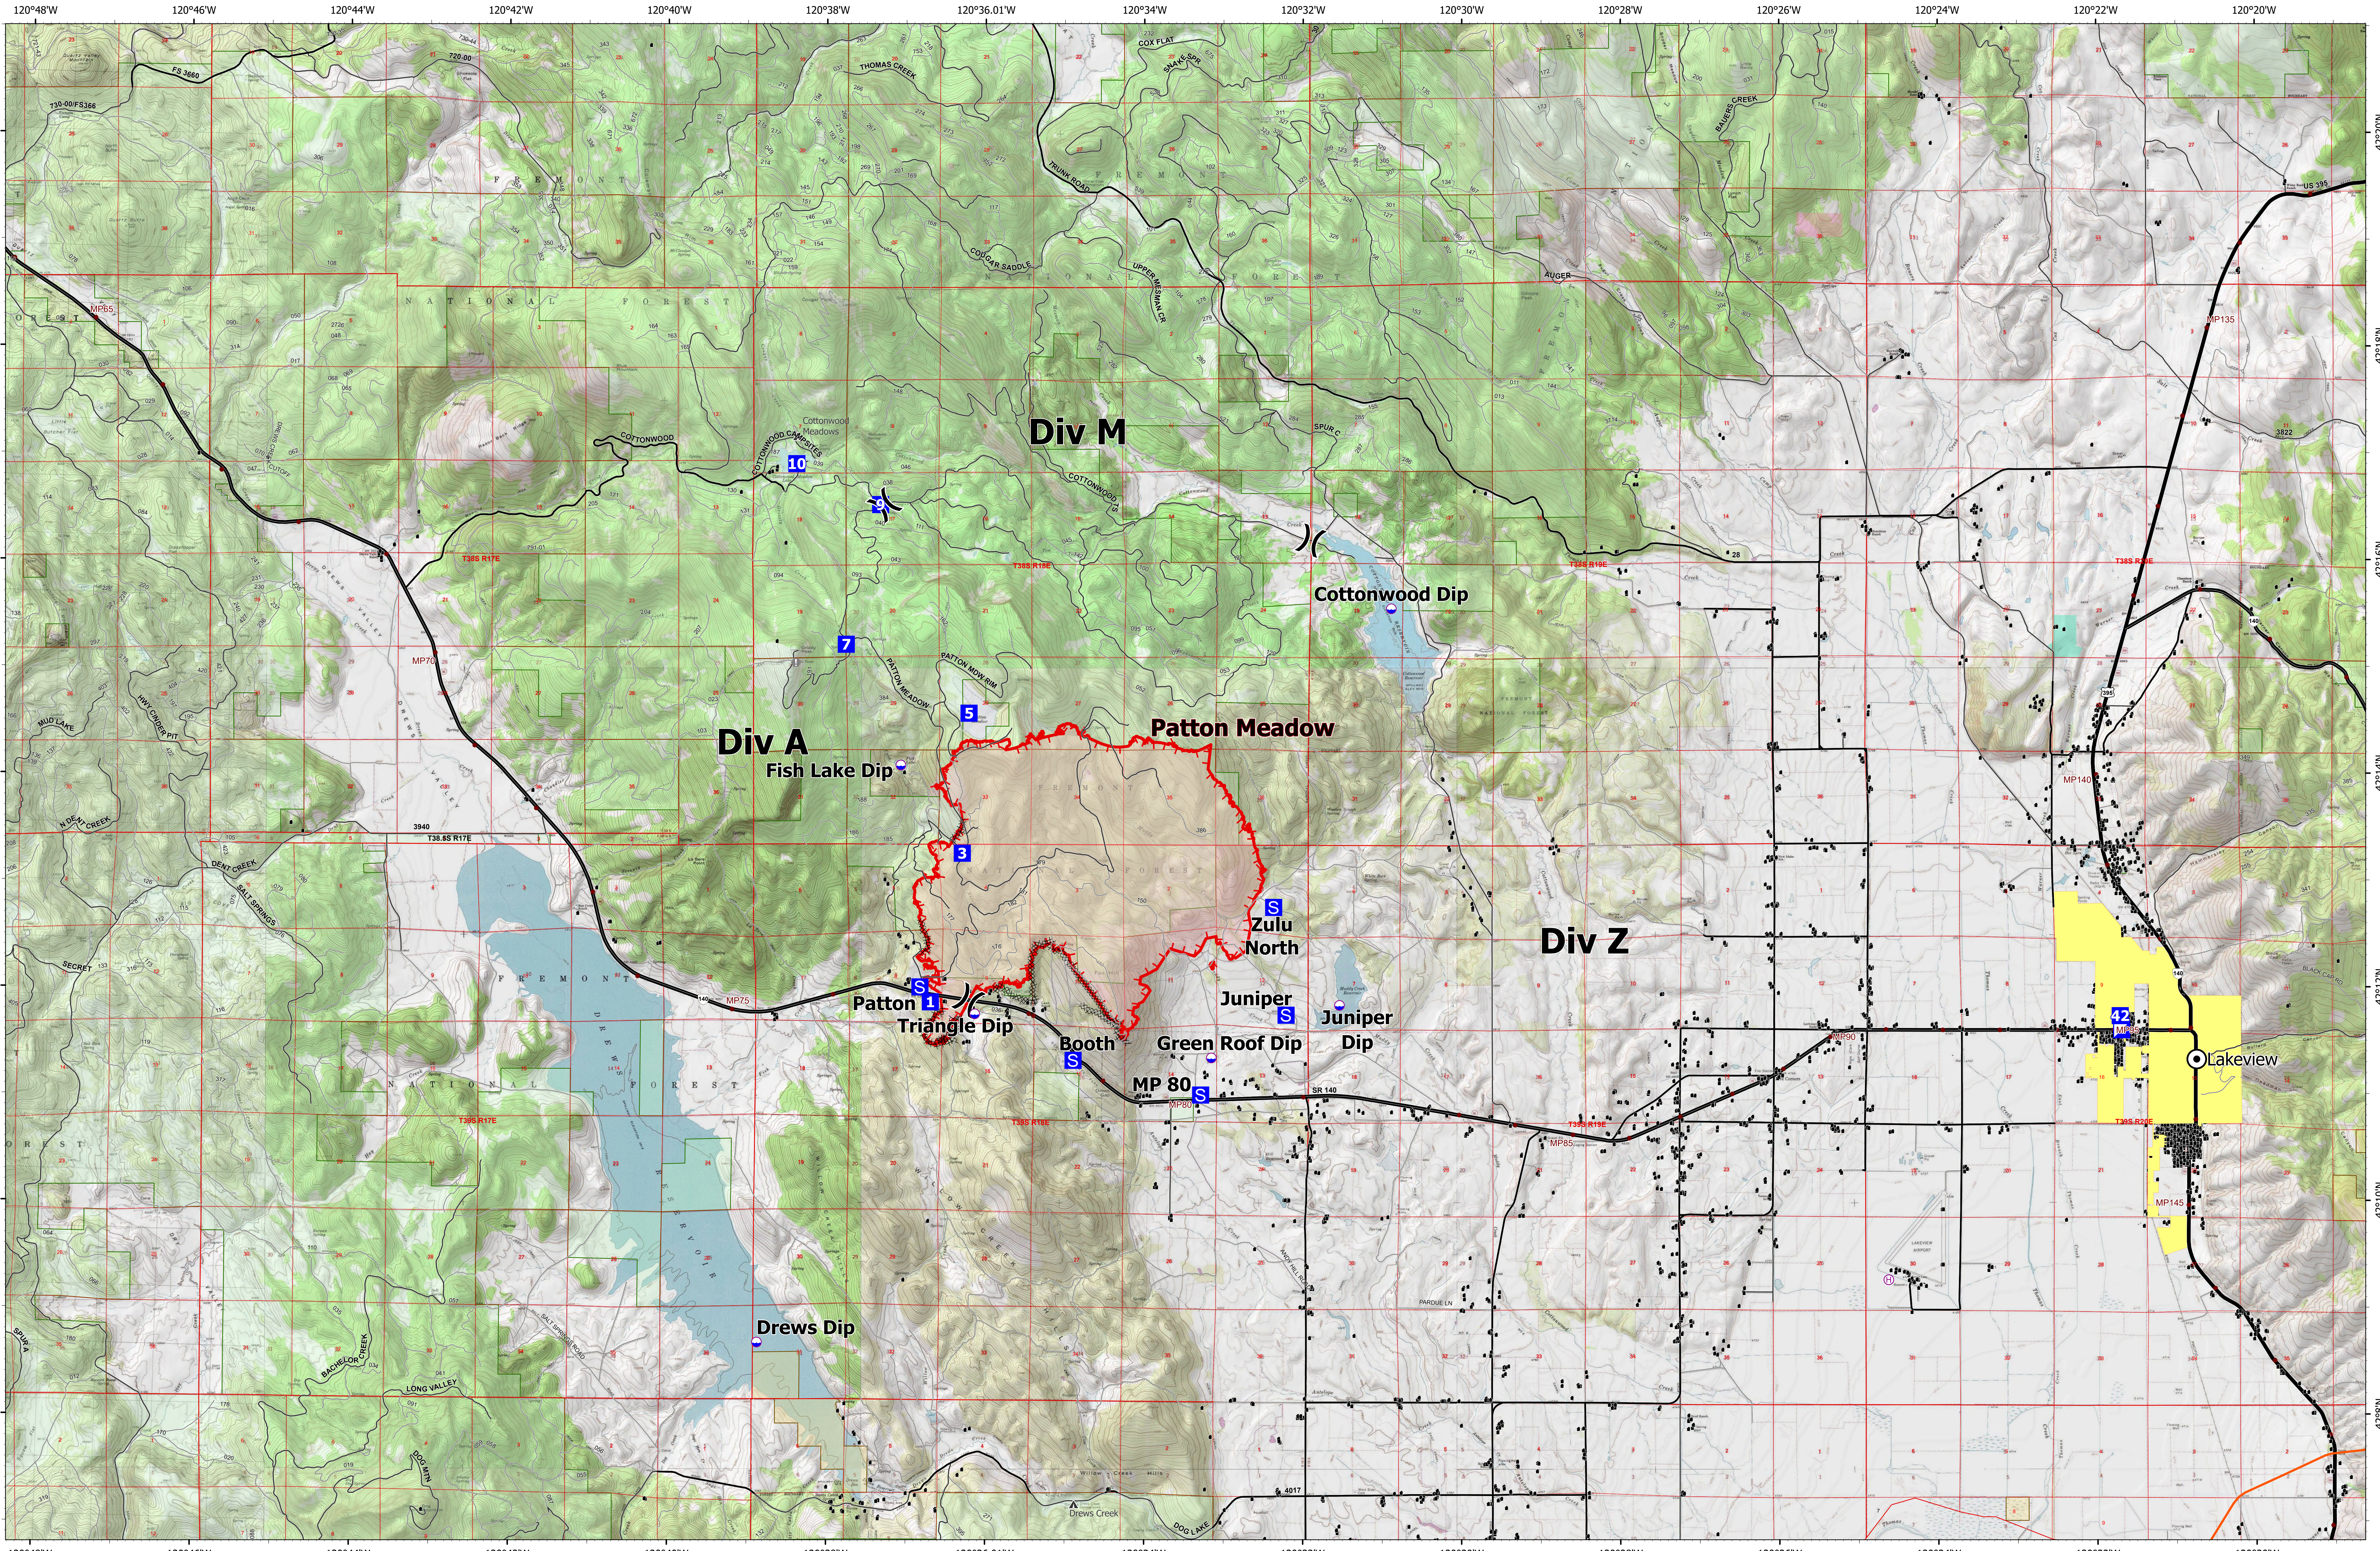

OPS Map

Fox Complex

2021ORFW210422

August 15, 2021
Night Shift

ODF Team 3 GIS
08/15/2021 14:11
Acres from IR

Fox Cpx: 6,230 acres at 08/14/21 @ 18:58 hrs
Patton Meadow: 5,406 acres
Willow Valley: 824 acres

- Fire Area
- Completed Dozer Line
- Completed Road as Line
- Fire Edge
- Dip Site
- Helibase
- Division Break
- Incident Command Post
- Drop Point
- Staging Area
- Value at Risk
- Structures
- Natural Gas Pipelines
- Oregon Department of State Lands
- Oregon Parks and Recreation Department
- US Bureau of Land Management
- US Forest Service
- Other Federal Lands
- State Boundary