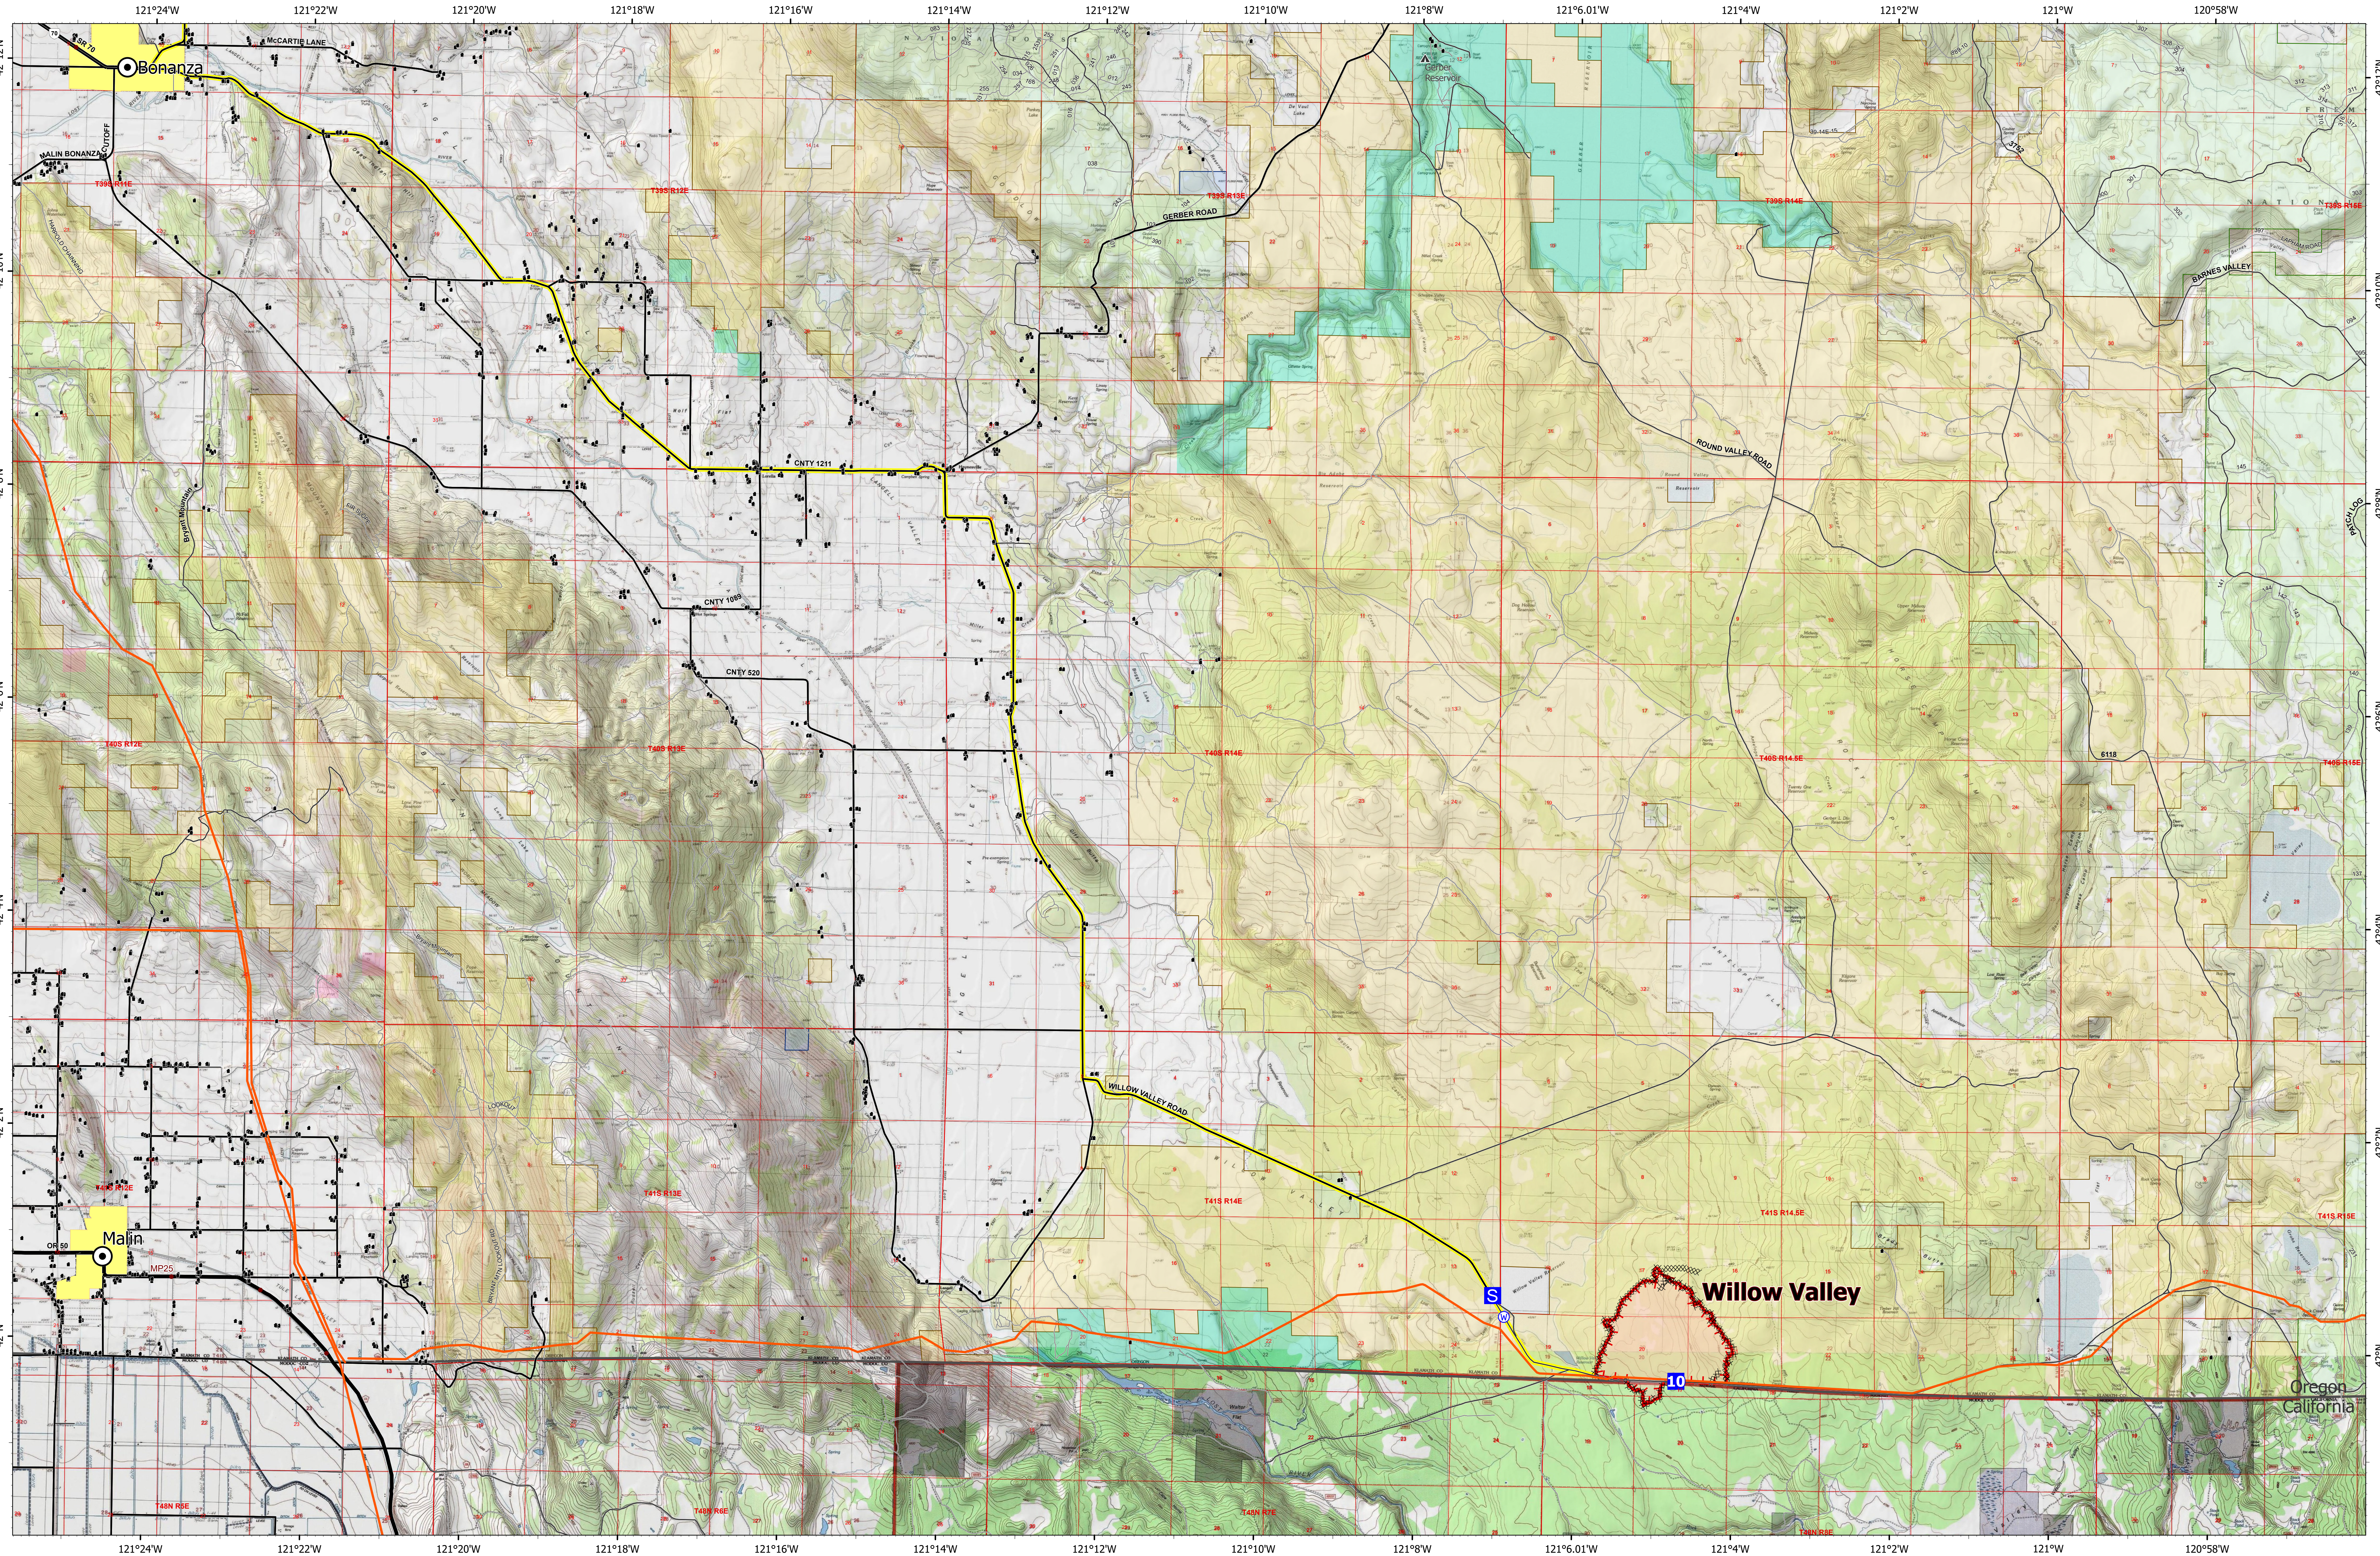

OPS Map

Fox Complex

2021ORFW210422

August 15, 2021
Day Shift

ODF Team 1 GIS
08/14/2021 2:52
Acres from IR & ATGS

Fox Cpx: 5,642 acres at 08/14/21 @ 20:11 hrs
Patton Meadow: 4,833 acres
Willow Valley: 809 acres

- Fire Area
- Completed Dozer Line
- Completed Road as Line
- Fire Edge
- S Drop Point
- Staging Area
- Water Source
- Structures
- Natural Gas Pipelines
- Oregon Department of Forestry
- Oregon Department of State Lands
- US Bureau of Land Management
- US Forest Service
- Other Federal Lands
- Travel Route
- State Boundary