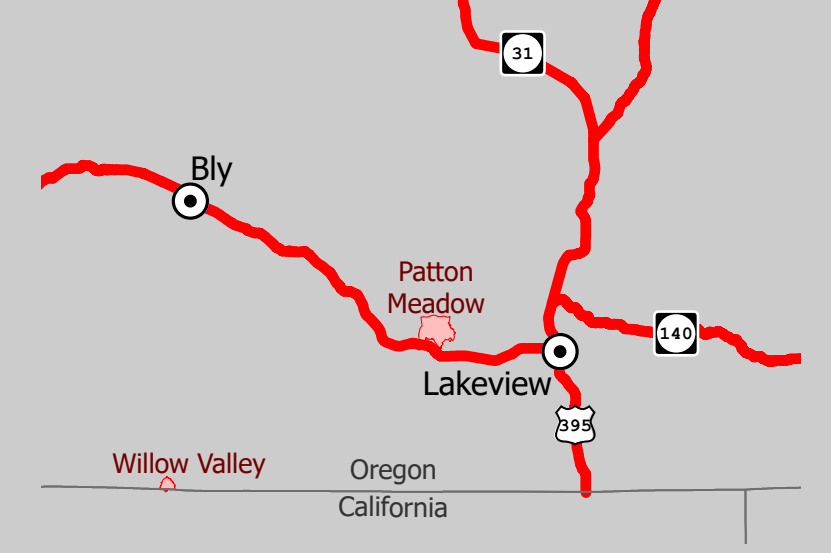

OPS Map

Fox Complex

2021ORFW210422

August 15, 2021
Day Shift

ODF Team 1 GIS
08/14/2021 2:52
Acres from IR & ATGS

Fox Cpx: 5,642 acres at 08/14/21 @ 20:11 hrs
Patton Meadow: 4,833 acres
Willow Valley: 809 acres

- Fire Area
- Completed Dozer Line
- Completed Road as Line
- Fire Edge
- S Drop Point
- Staging Area
- Water Source
- Structures
- Natural Gas Pipelines
- Oregon Department of Forestry
- Oregon Department of State Lands
- US Bureau of Land Management
- US Forest Service
- Other Federal Lands
- Travel Route
- State Boundary