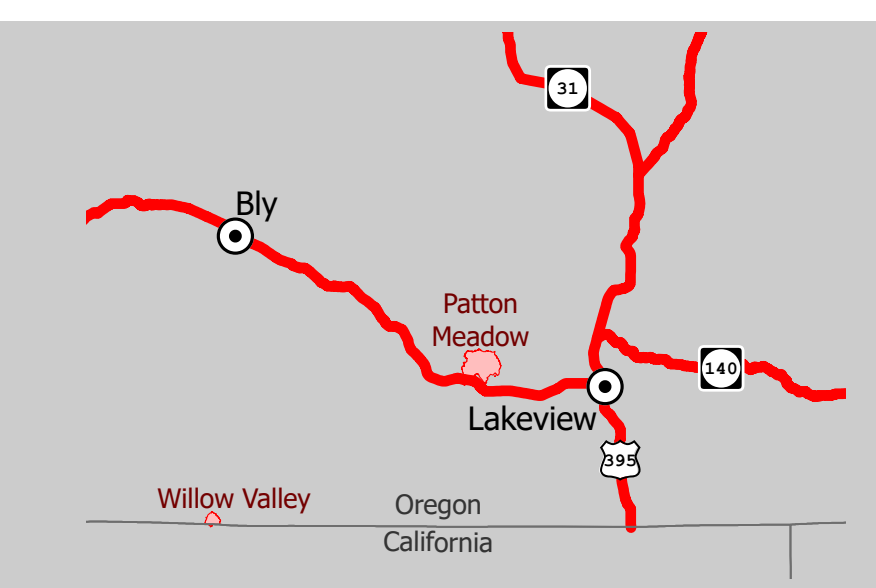

OPS Map

Fox Complex

2021ORFW210422

August 15, 2021
Night Shift

DIV W

DIV A

Willow Valley

ODF Team 3 GIS
08/15/2021 14:12
Acres from IR

Fox Cpx: 6,230 acres at 08/14/21 @ 18:58 hrs
Patton Meadow: 5,406 acres
Willow Valley: 824 acres

- Fire Area
- Completed Dozer Line
- Completed Road as Line
- Fire Edge
- Division Break
- Drop Point
- Staging Area
- Water Source
- Structures
- Natural Gas Pipelines
- Oregon Department of Forestry
- Oregon Department of State Lands
- US Bureau of Land Management
- US Forest Service
- Other Federal Lands
- Travel Route
- State Boundary