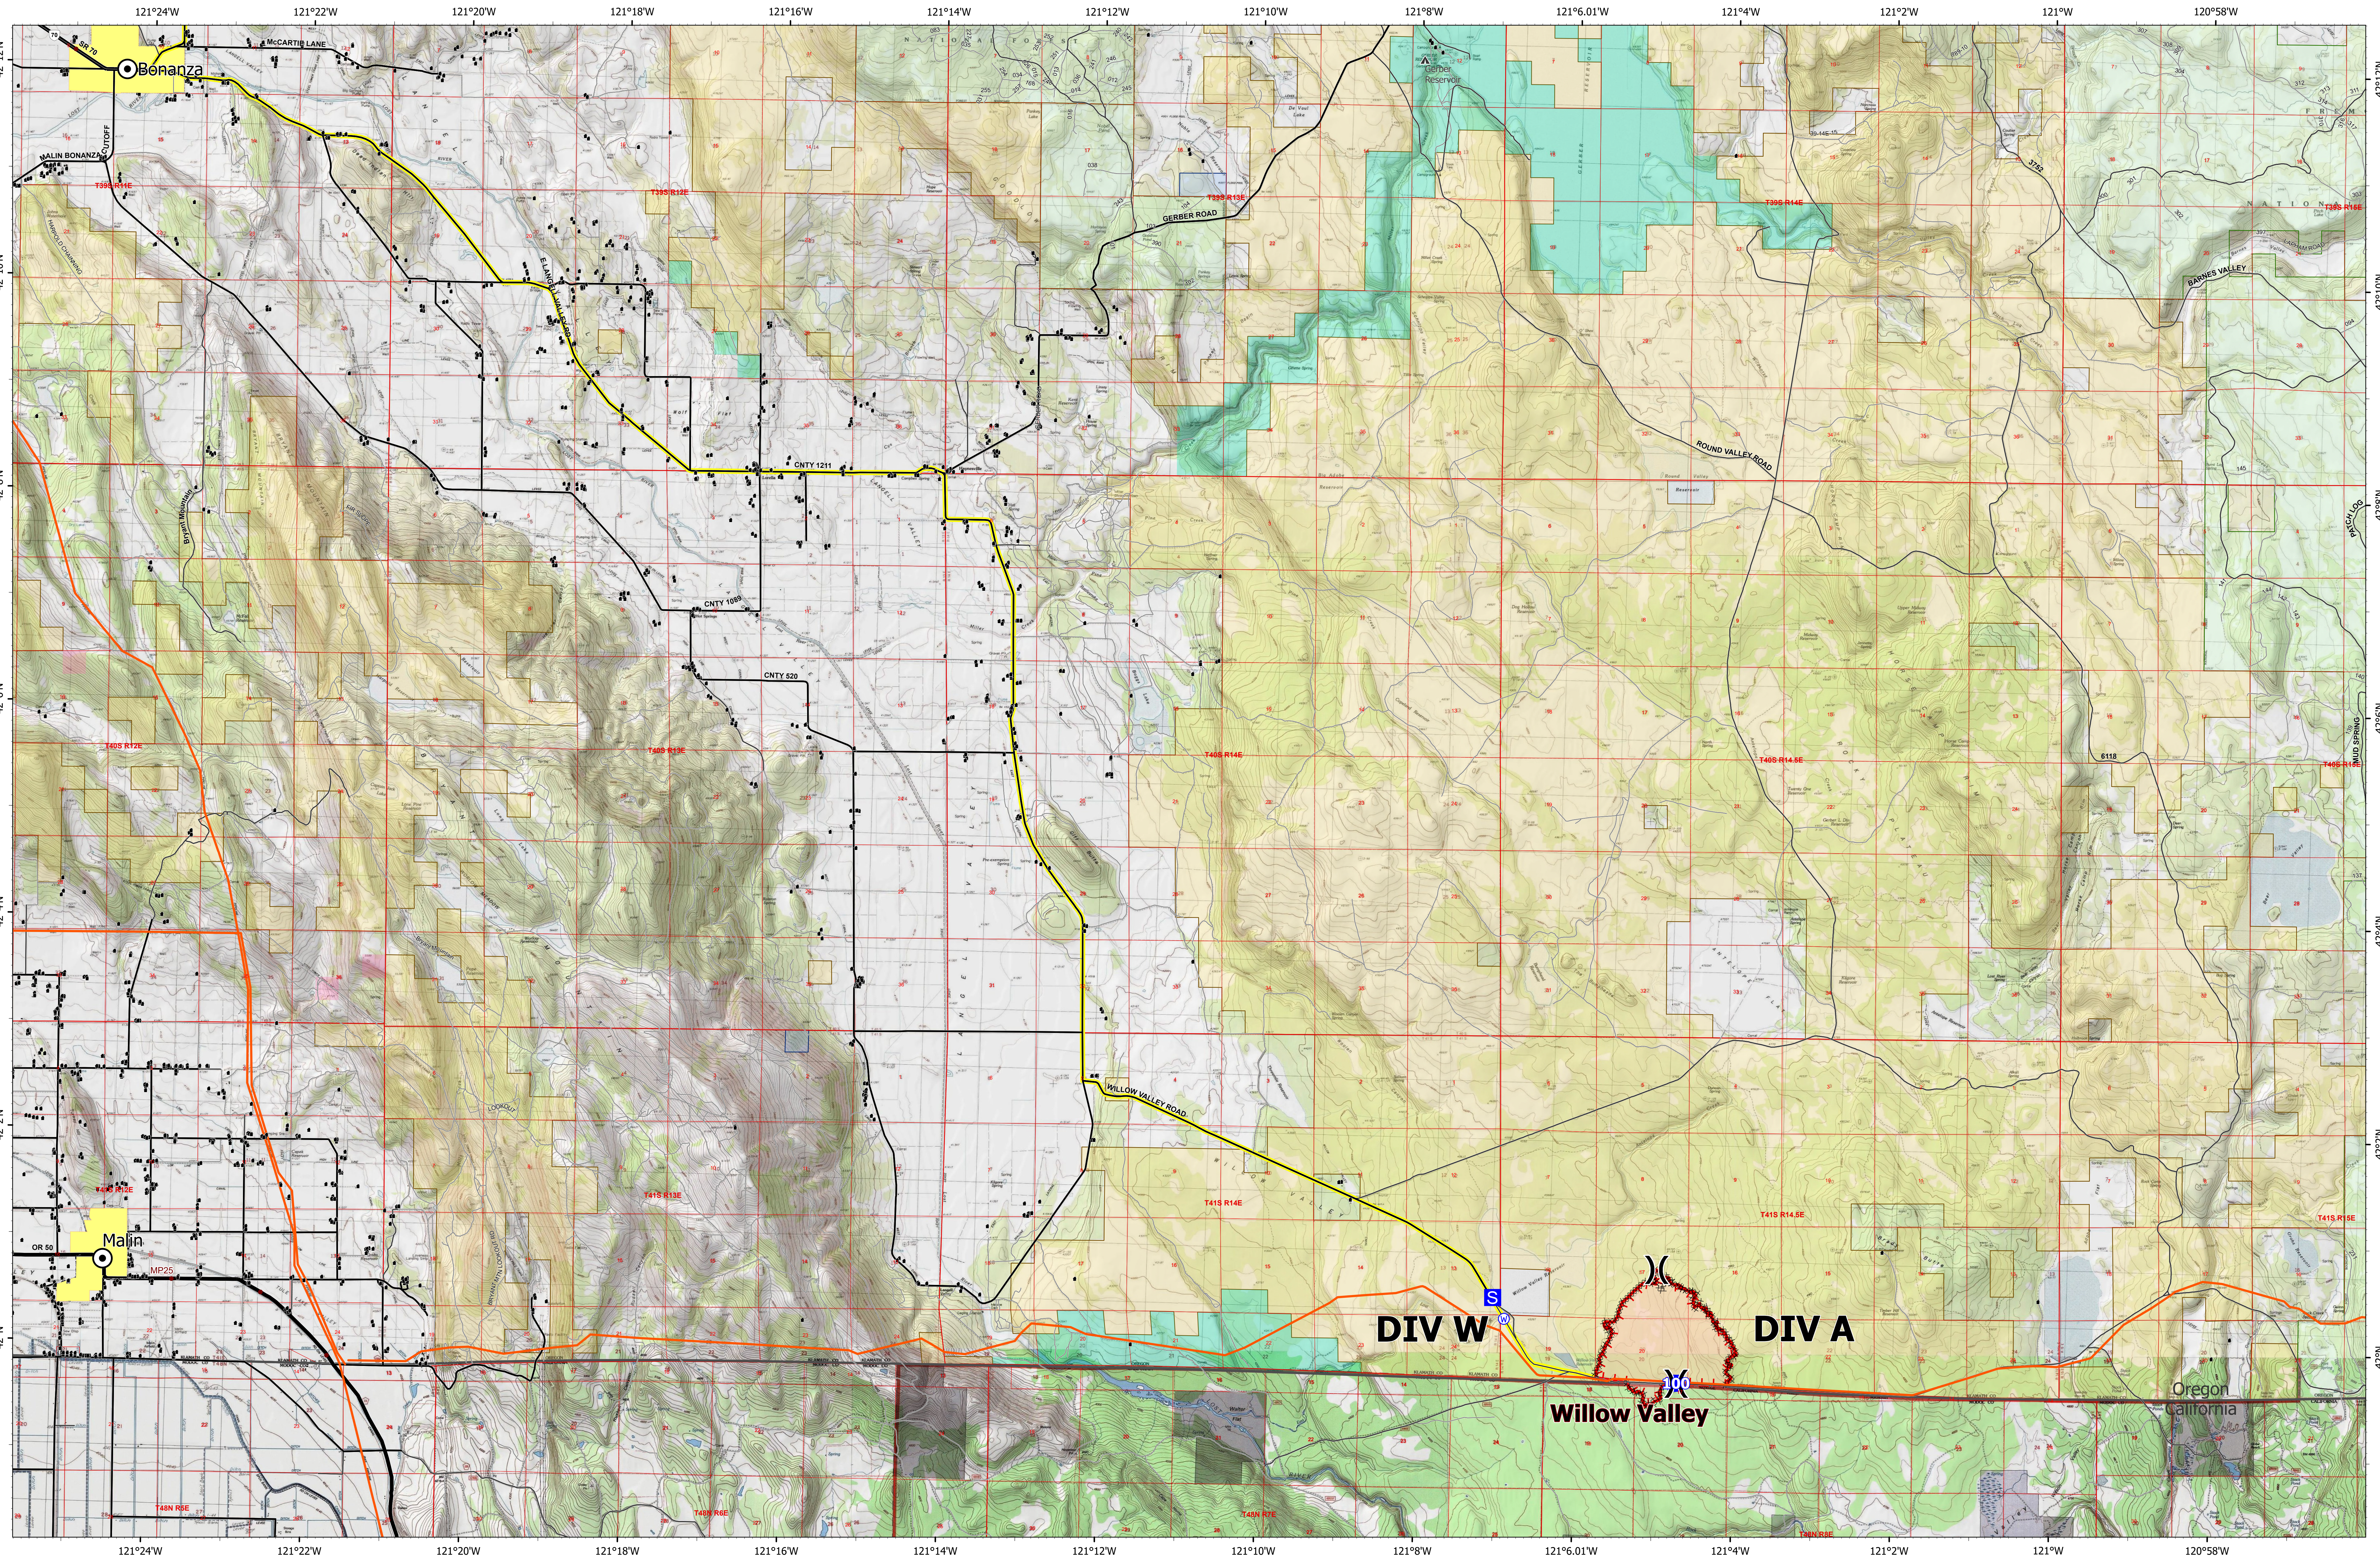

OPS Map

Fox Complex

2021ORFW210422

August 15, 2021
Night Shift

DIV W

DIV A

Willow Valley

ODF Team 3 GIS
08/15/2021 14:12
Acres from IR

Fox Cpx: 6,230 acres at 08/14/21 @ 18:58 hrs
Patton Meadow: 5,406 acres
Willow Valley: 824 acres

- Fire Area
- Completed Dozer Line
- Completed Road as Line
- Fire Edge
- Division Break
- Drop Point
- Staging Area
- Water Source
- Structures
- Natural Gas Pipelines
- Oregon Department of Forestry
- Oregon Department of State Lands
- US Bureau of Land Management
- US Forest Service
- Other Federal Lands
- Travel Route
- State Boundary