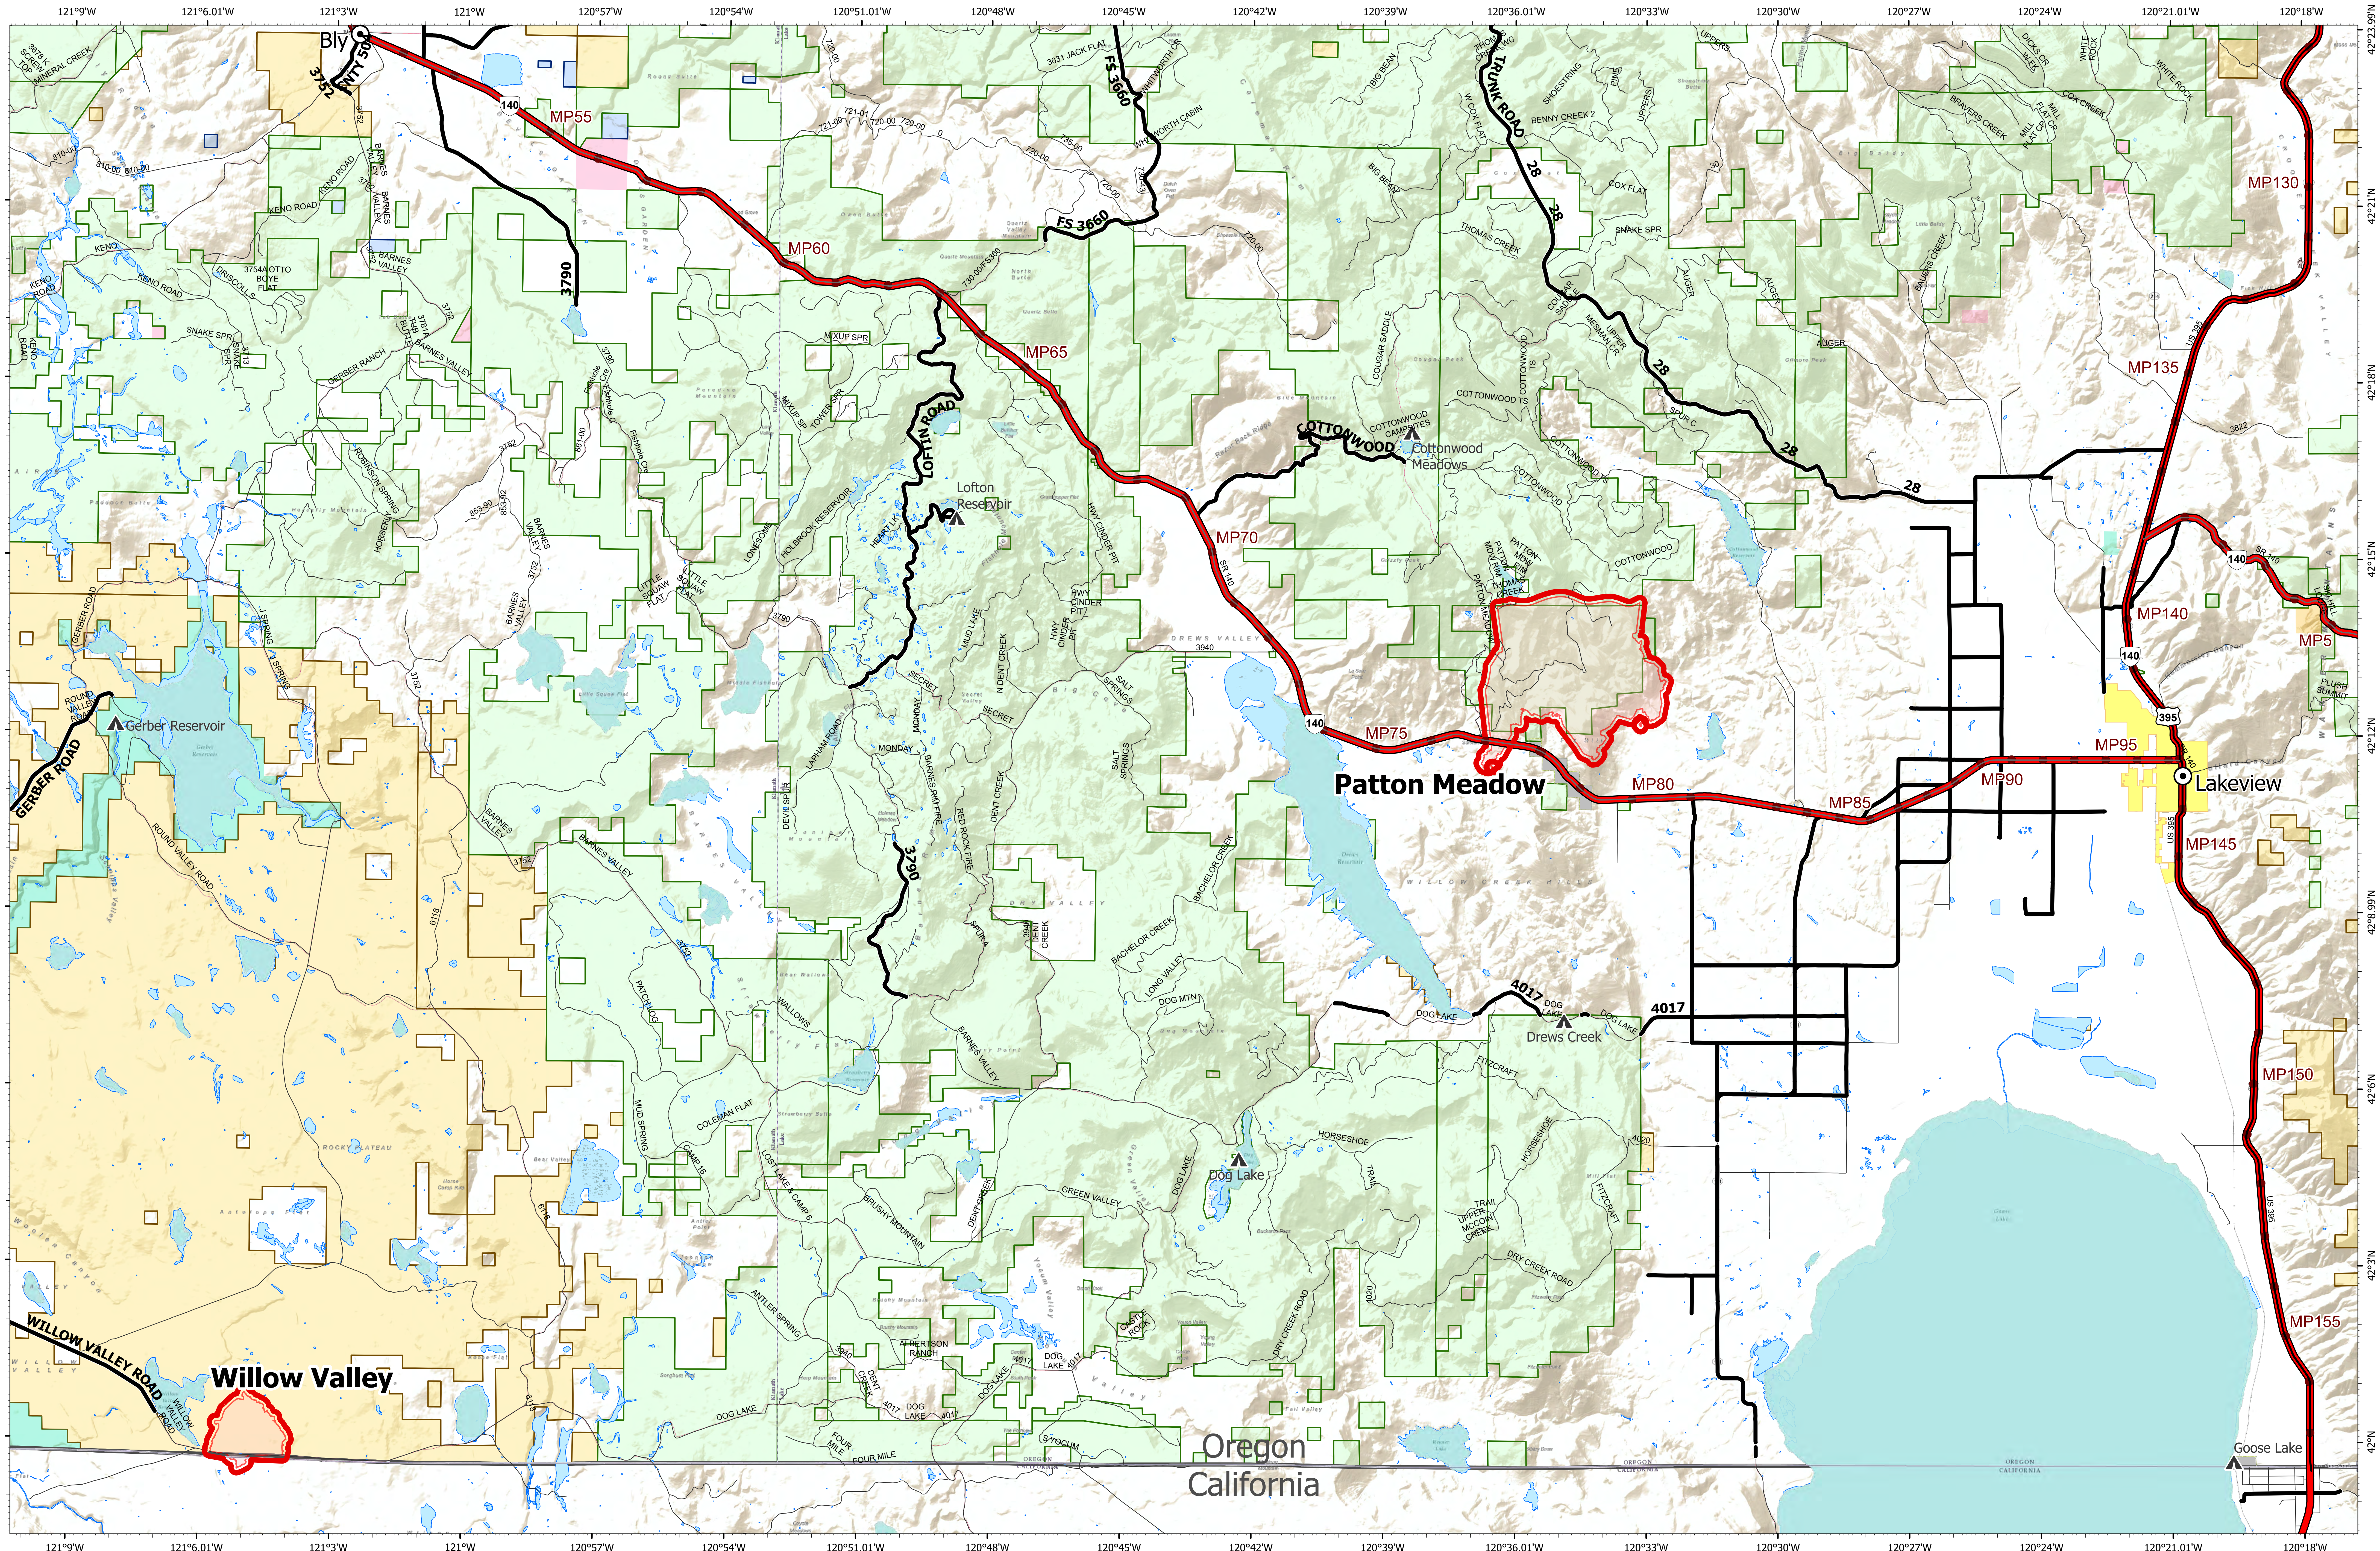

Information Map

Fox Complex

Patton Meadow / Willow Valley

August 14, 2021

August 14, 2021

Fox Complex

Information Map

0 1 2 4 Miles

08/14/2021 2309 Fox Cpx: 5,642 acres on 08/14/21 @ 20:11 hrs
Acres from IR & ATGS Patton Meadow: 4,833 acres
North American 1983 Datum, Lat/Long Grid Willow Valley: 809 acres

- Fire Area
- Fire Edge
- Interstate; Highway
- Paved
- All weather
- Oregon Department of Forestry
- Oregon Department of State Lands
- Oregon Parks and Recreation Department
- US Bureau of Land Management
- US Forest Service
- Other Federal Lands
- Local Government
- State Boundary