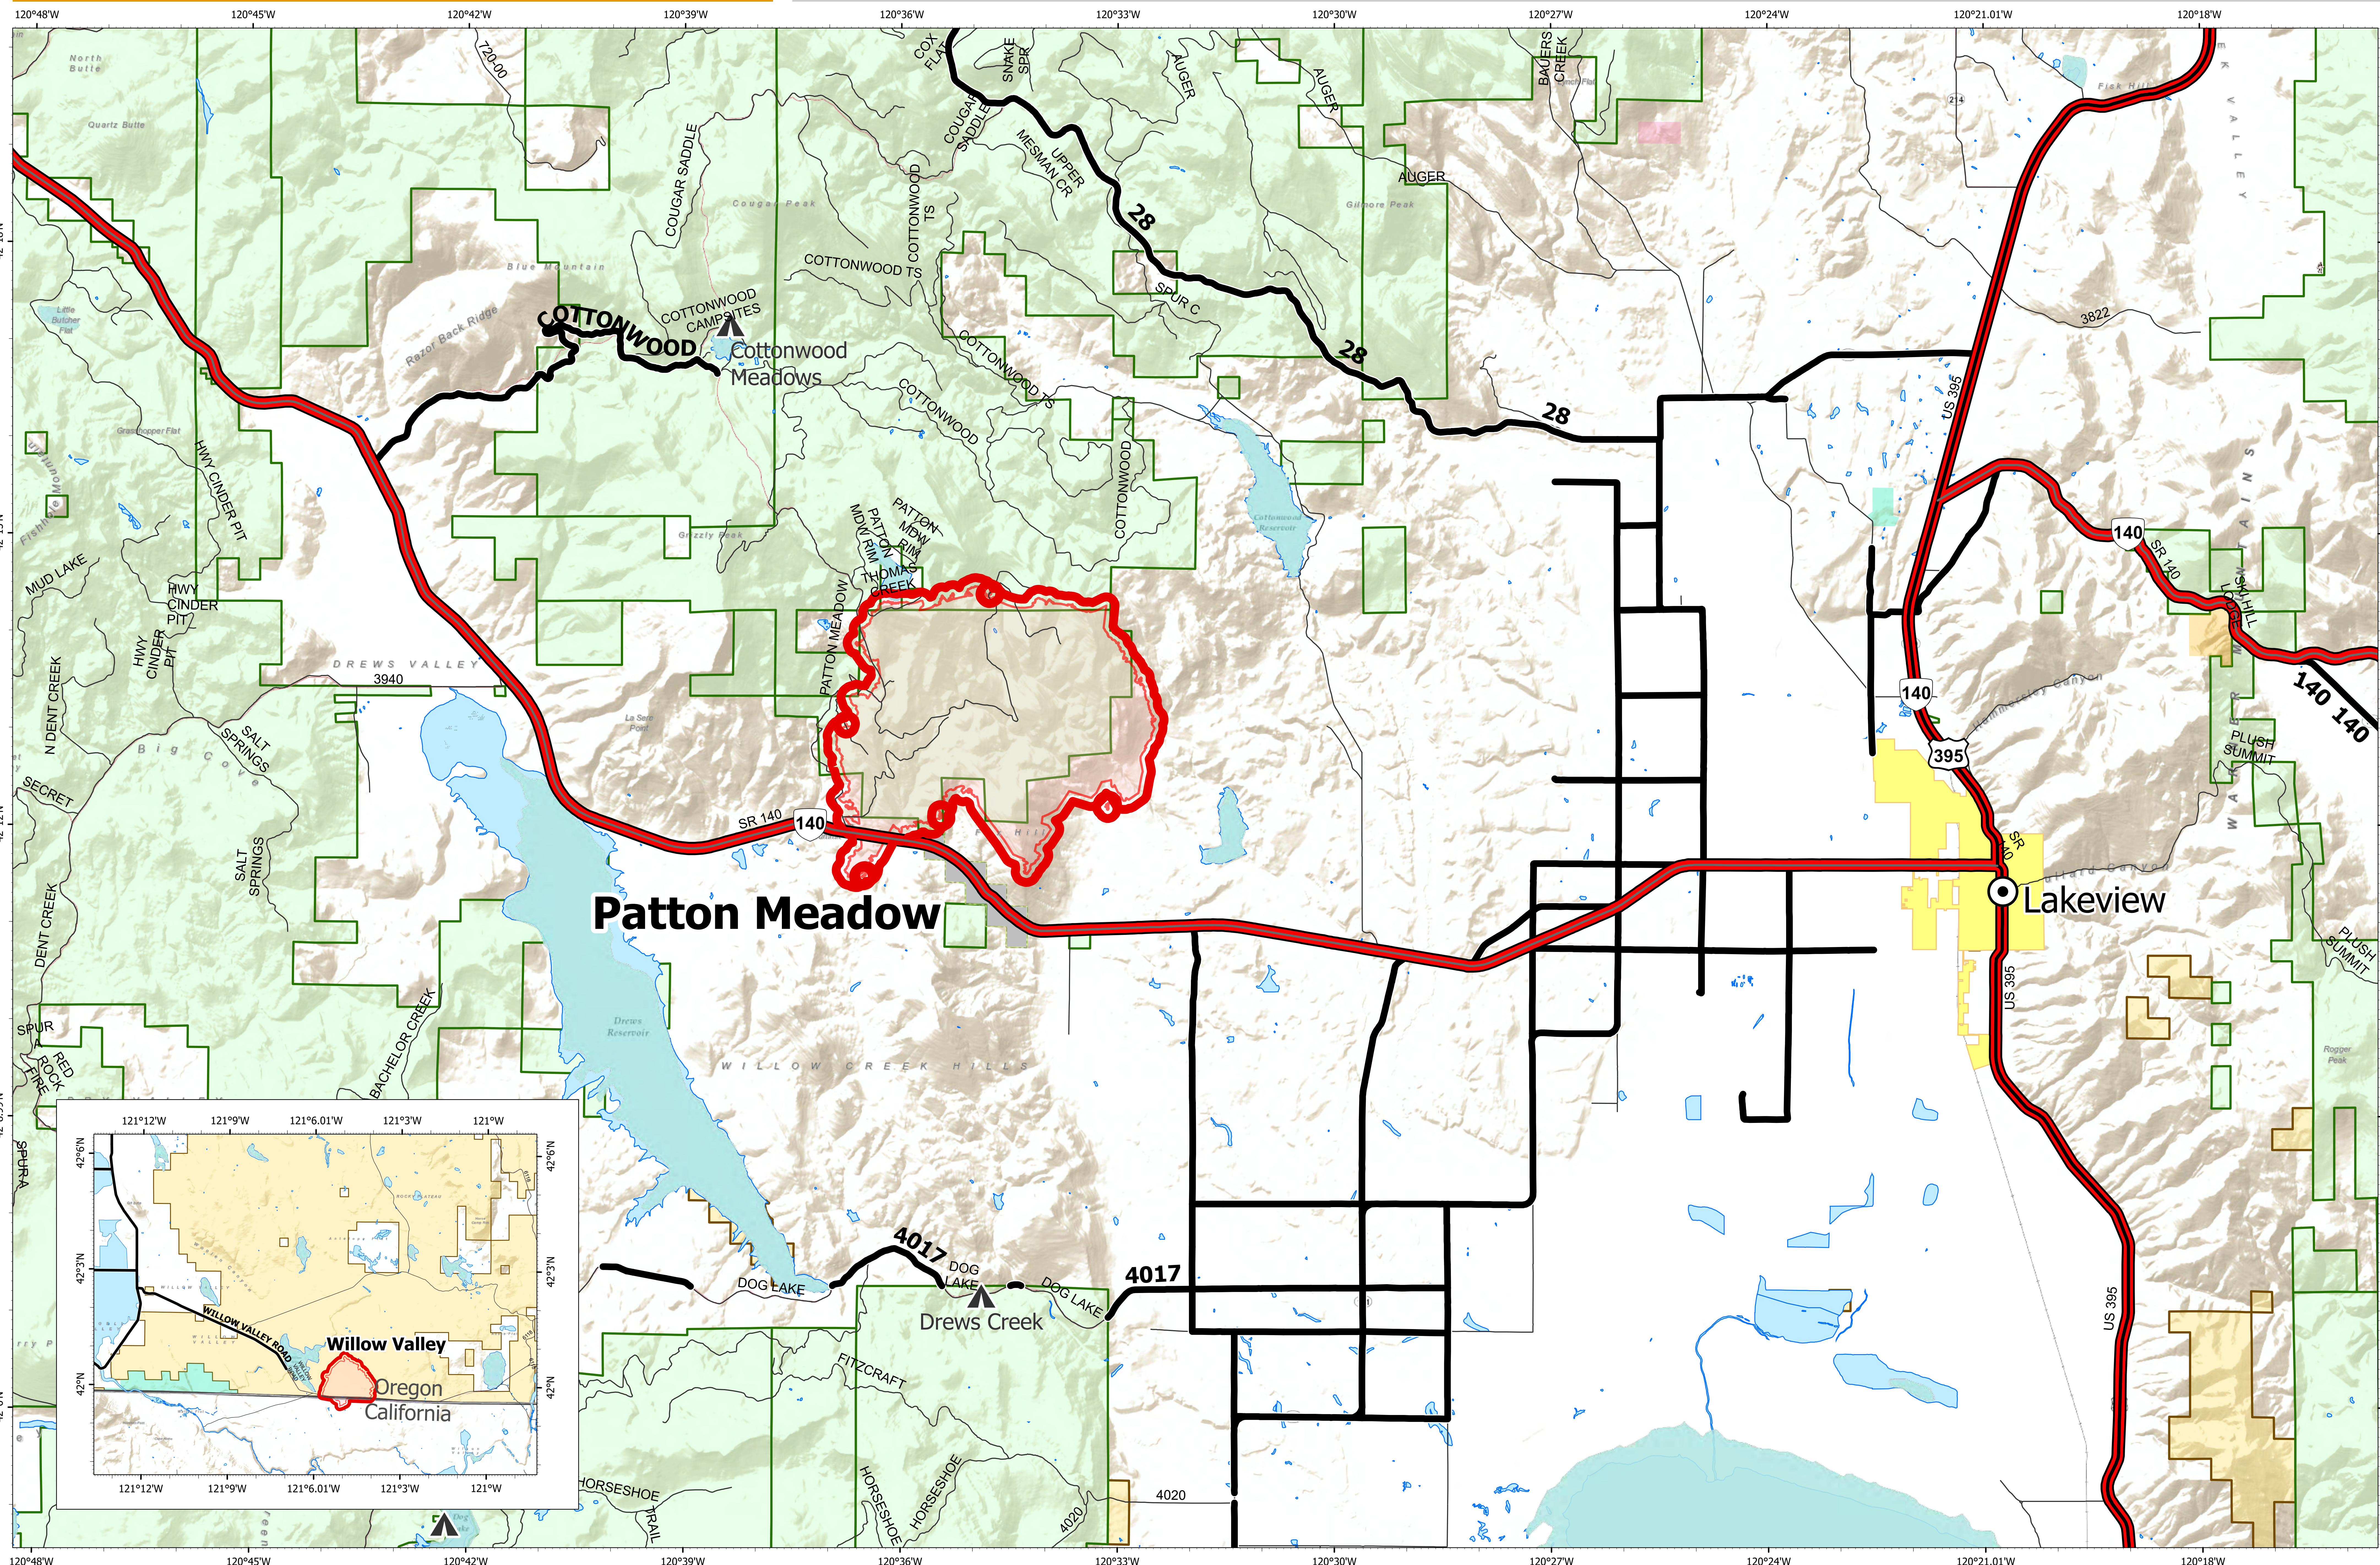

# Information Map

# Fox Complex

Patton Meadow / Willow Valley

August 15, 2021

August 15, 2021

Fox Complex

Information Map

08/15/2021 1837  
Acres from IR  
North American 1983 Datum, Lat/Long Grid

Fox Cpx: 6,230 acres on 08/14/21 @ 18:58 hrs  
Patton Meadow: 5,406 acres  
Willow Valley: 824 acres

- Fire Area
- Fire Edge
- Interstate, Highway
- Paved
- All weather
- Oregon Department of State Lands
- Oregon Parks and Recreation Department
- US Bureau of Land Management
- US Forest Service
- Other Federal Lands
- Local Government
- State Boundary