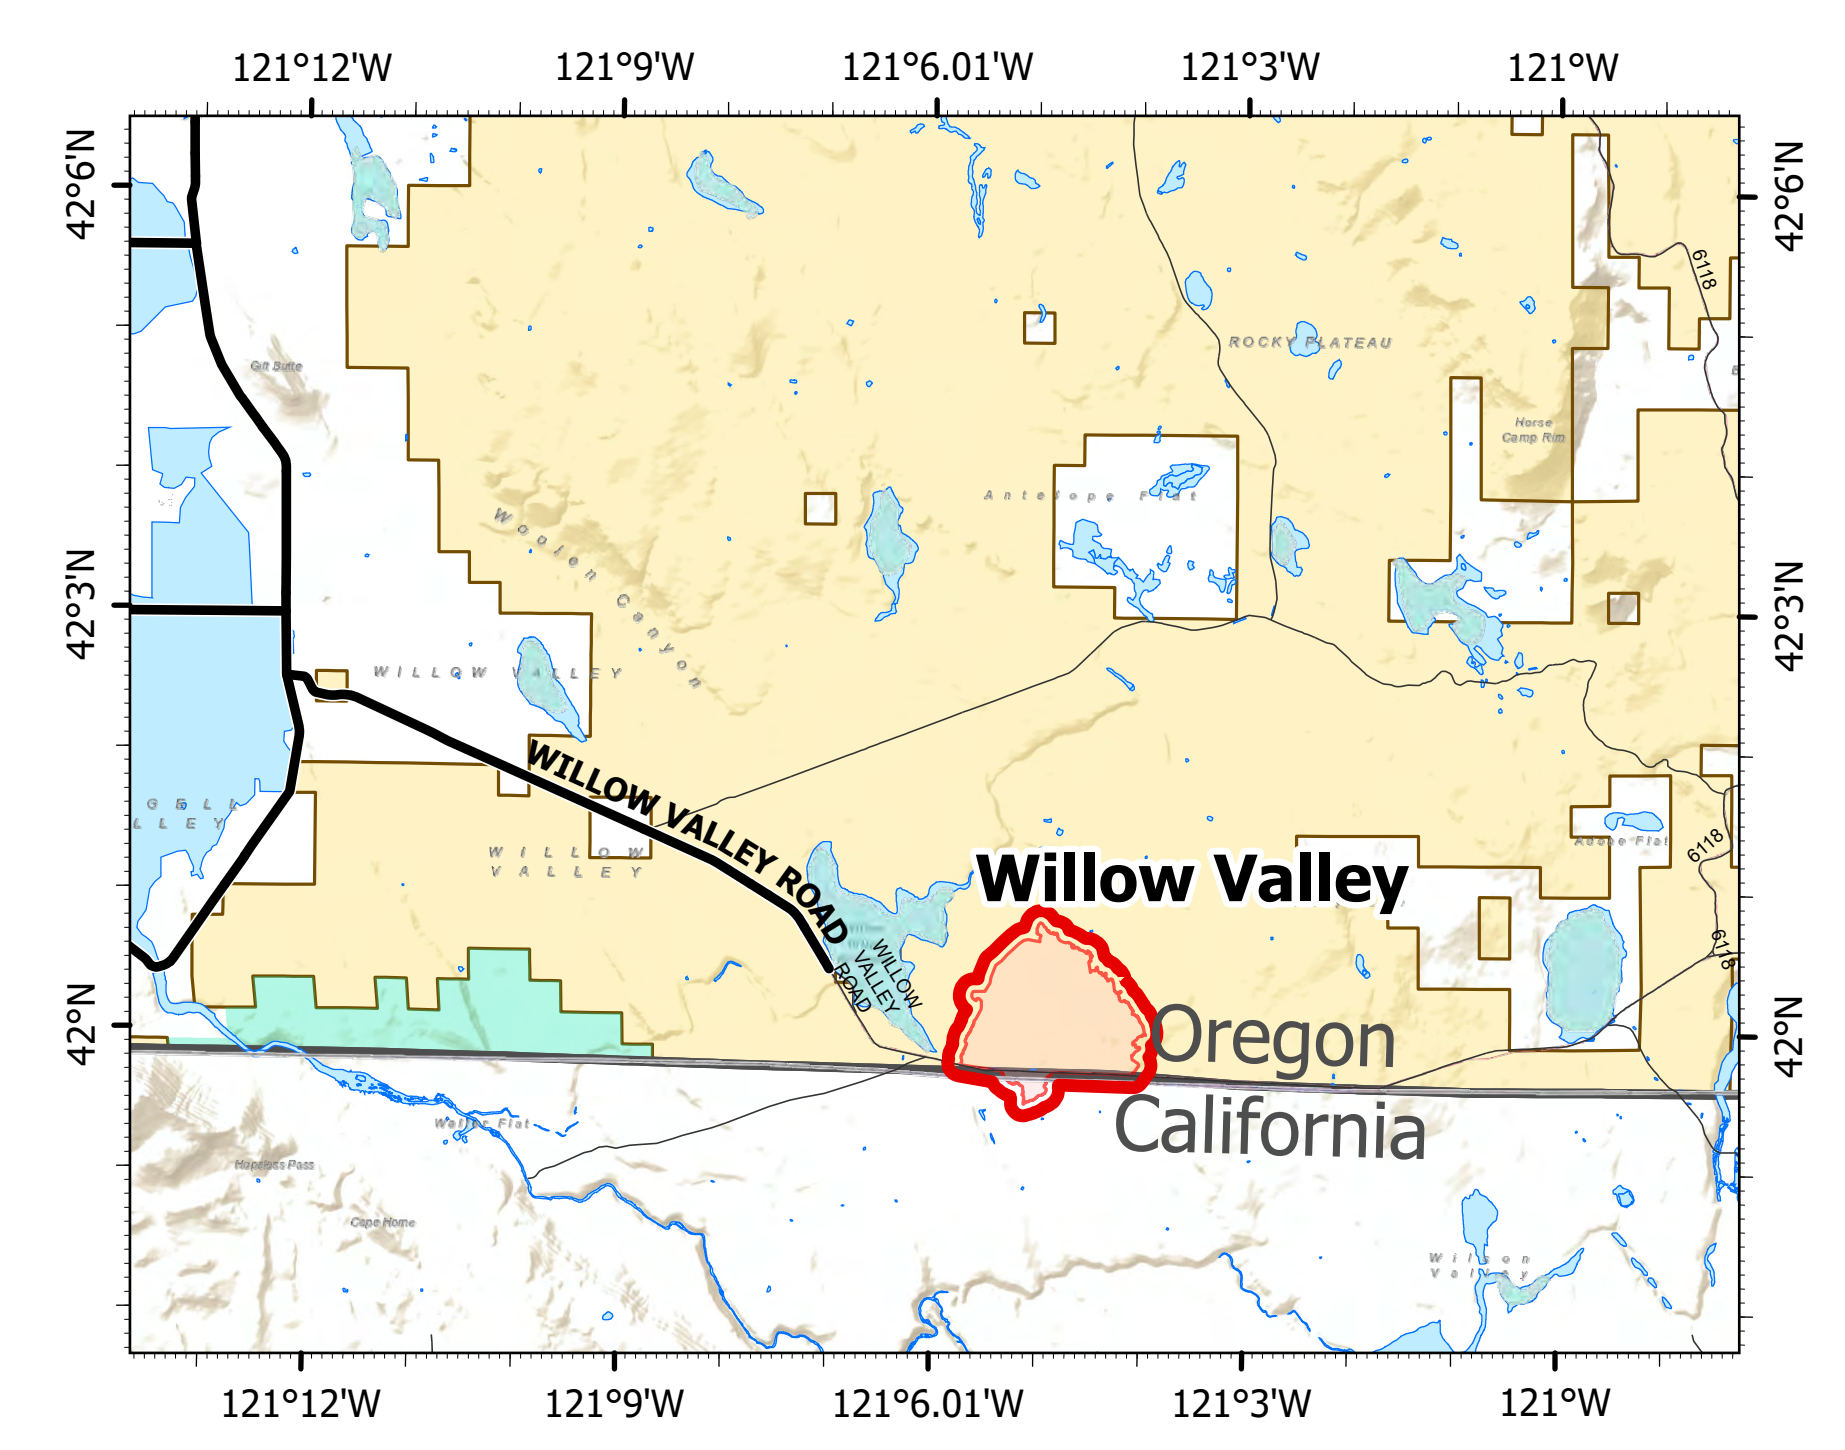

# Fox Complex

Patton Meadow / Willow Valley

August 15, 2021

August 15, 2021

Fox Complex

Information Map

08/15/2021 1837  
Acres from IR  
North American 1983 Datum, Lat/Long Grid

Fox Cpx: 6,230 acres on 08/14/21 @ 18:58 hrs  
Patton Meadow: 5,406 acres  
Willow Valley: 824 acres