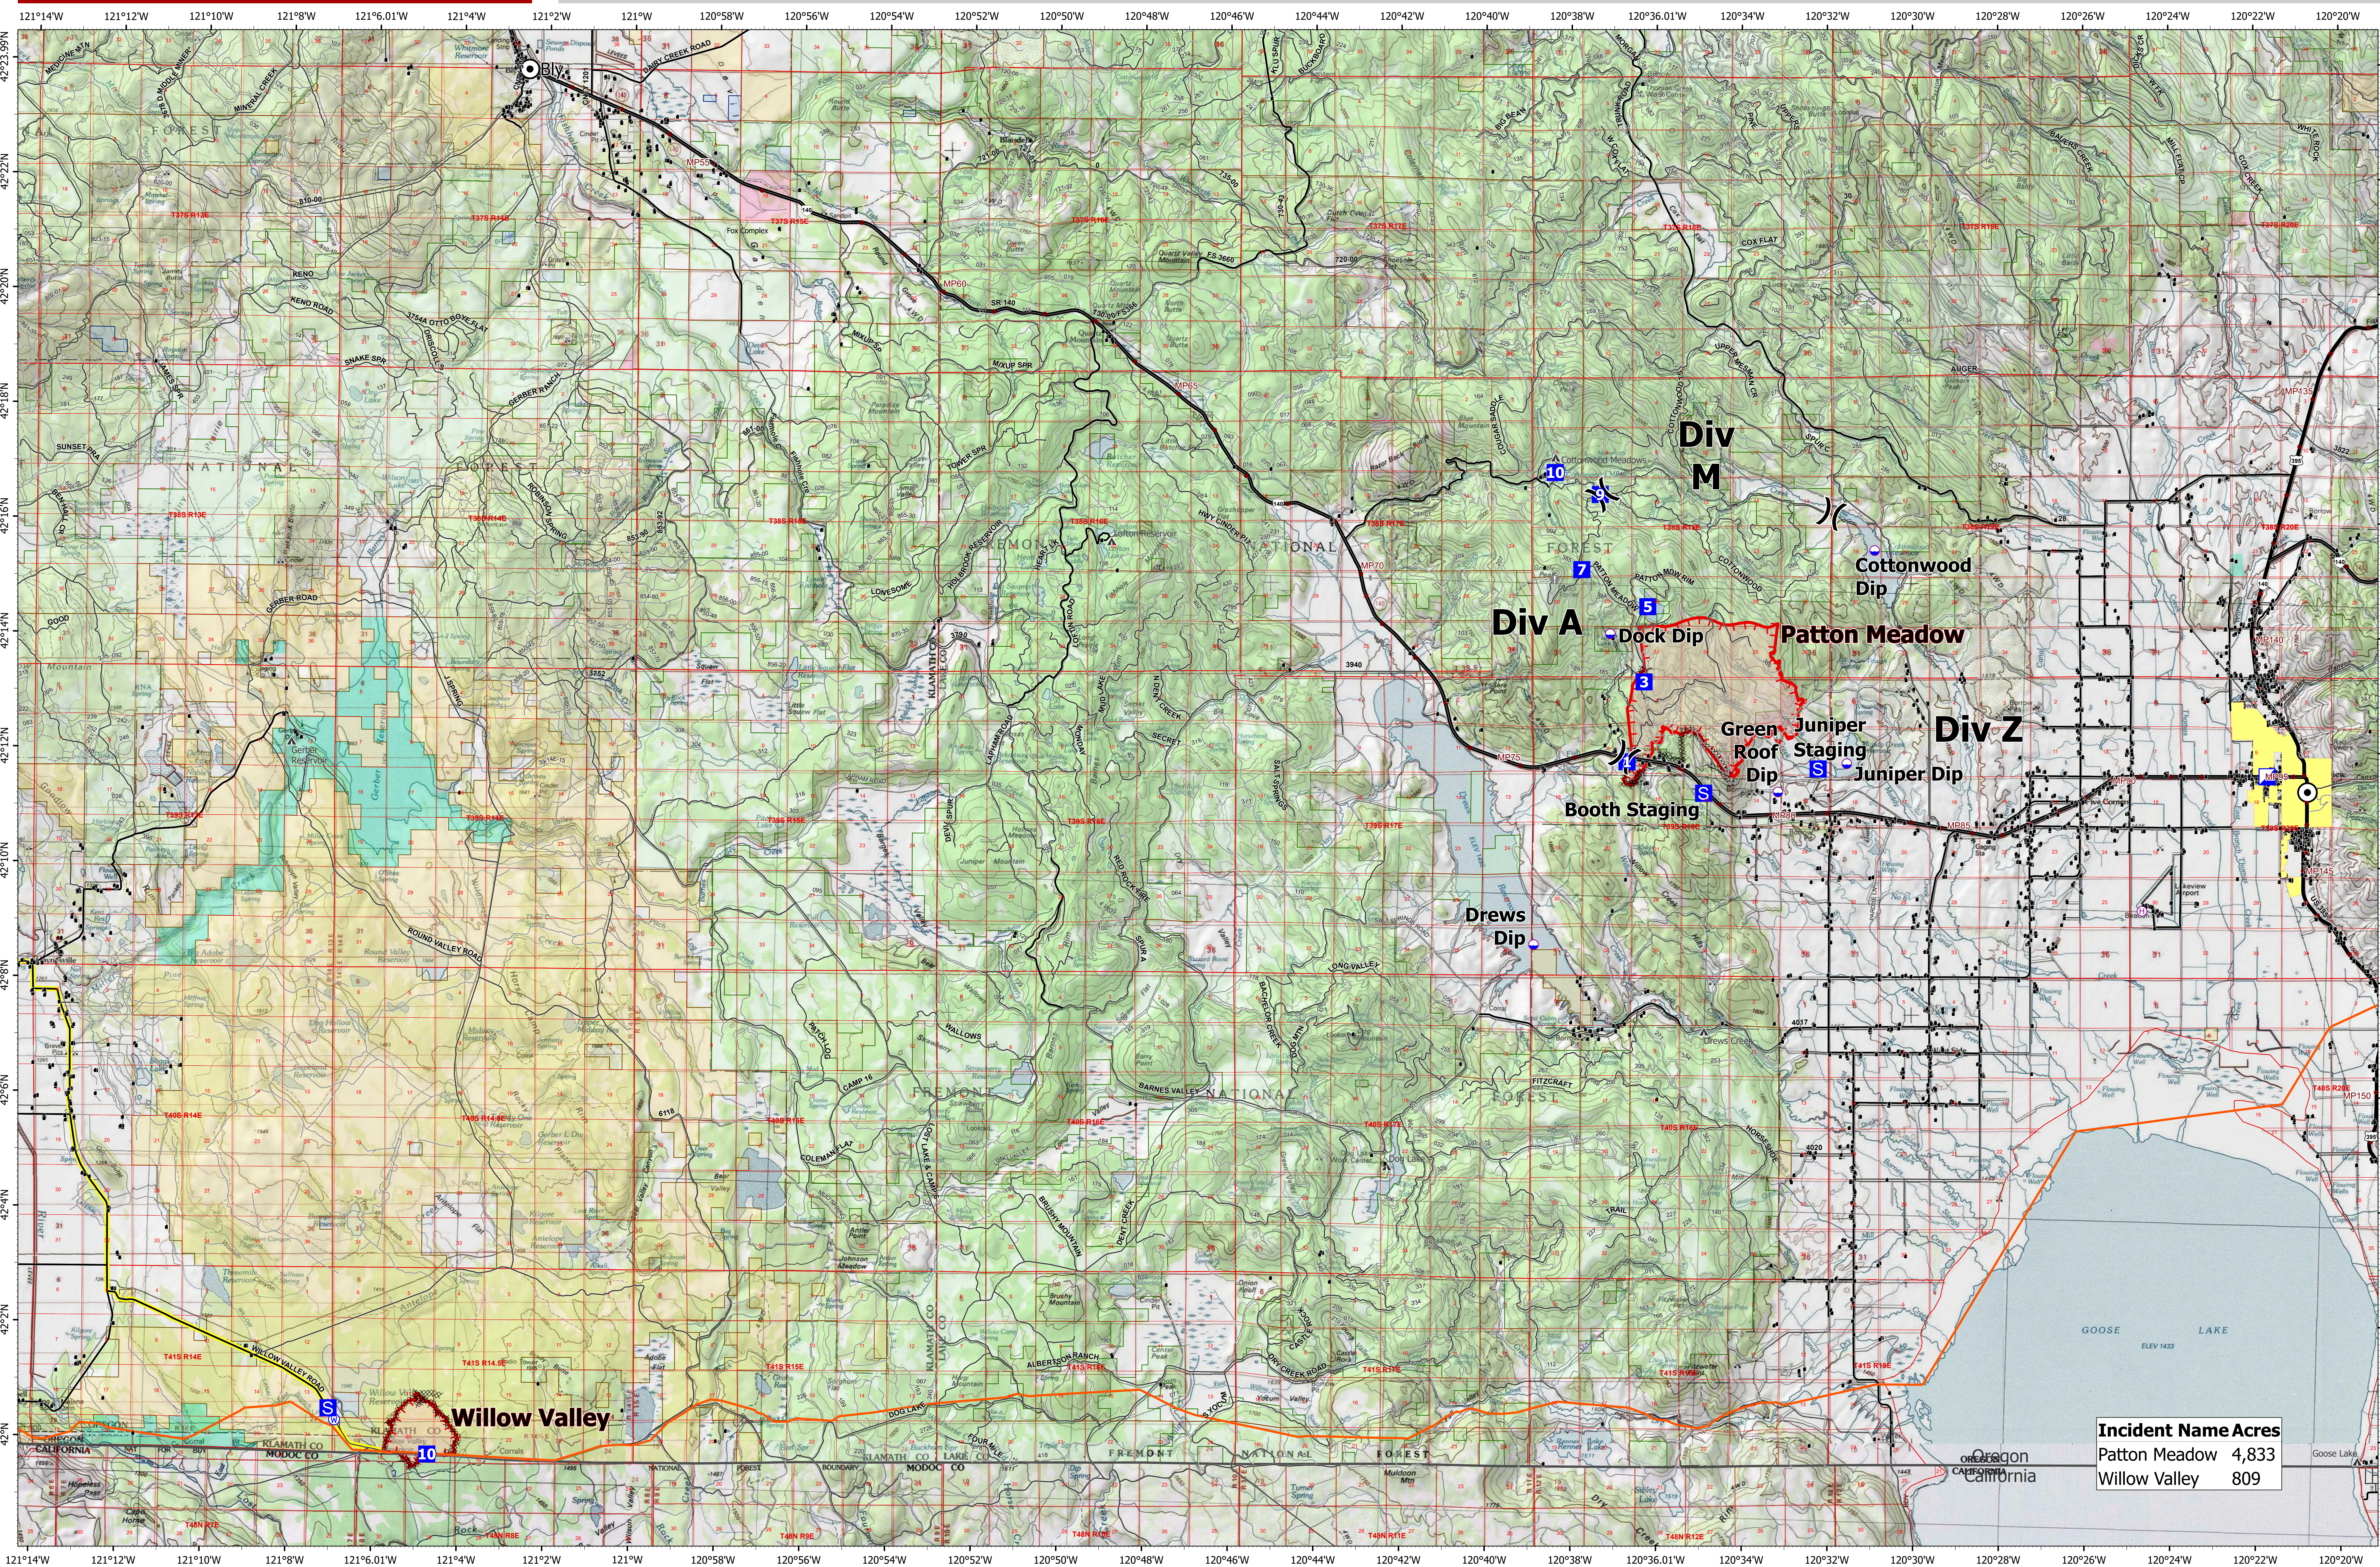

# Plans Map

# Fox Complex

## 2021ORFW2

August 15, 2021  
Day Shift

Plans Map  
Fox Complex  
2021ORFW210422  
August 15, 2021 Day Shift

Incident Name	Acres
Patton Meadow	4,833
Willow Valley	809

ODF Team 1 GIS  
08/14/2021 22:13  
Acres from IR & ATGS

Fox Cpx: 5,642 acres at 08/14/21 @ 20:11 hrs  
Patton Meadow: acres  
Willow Valley: acres

- Fire Area
- Completed Dozer Line
- Completed Road as Line
- Fire Edge
- Dip Site
- Helibase
- Division Break
- Incident Command Post
- Drop Point
- Staging Area
- Value at Risk
- Water Source
- Structures
- Oregon Department of Forestry
- Oregon Department of State Lands
- Oregon Parks and Recreation Department
- US Bureau of Land Management
- US Forest Service
- Other Federal Lands
- Natural Gas Pipelines
- Travel Route
- State Boundary