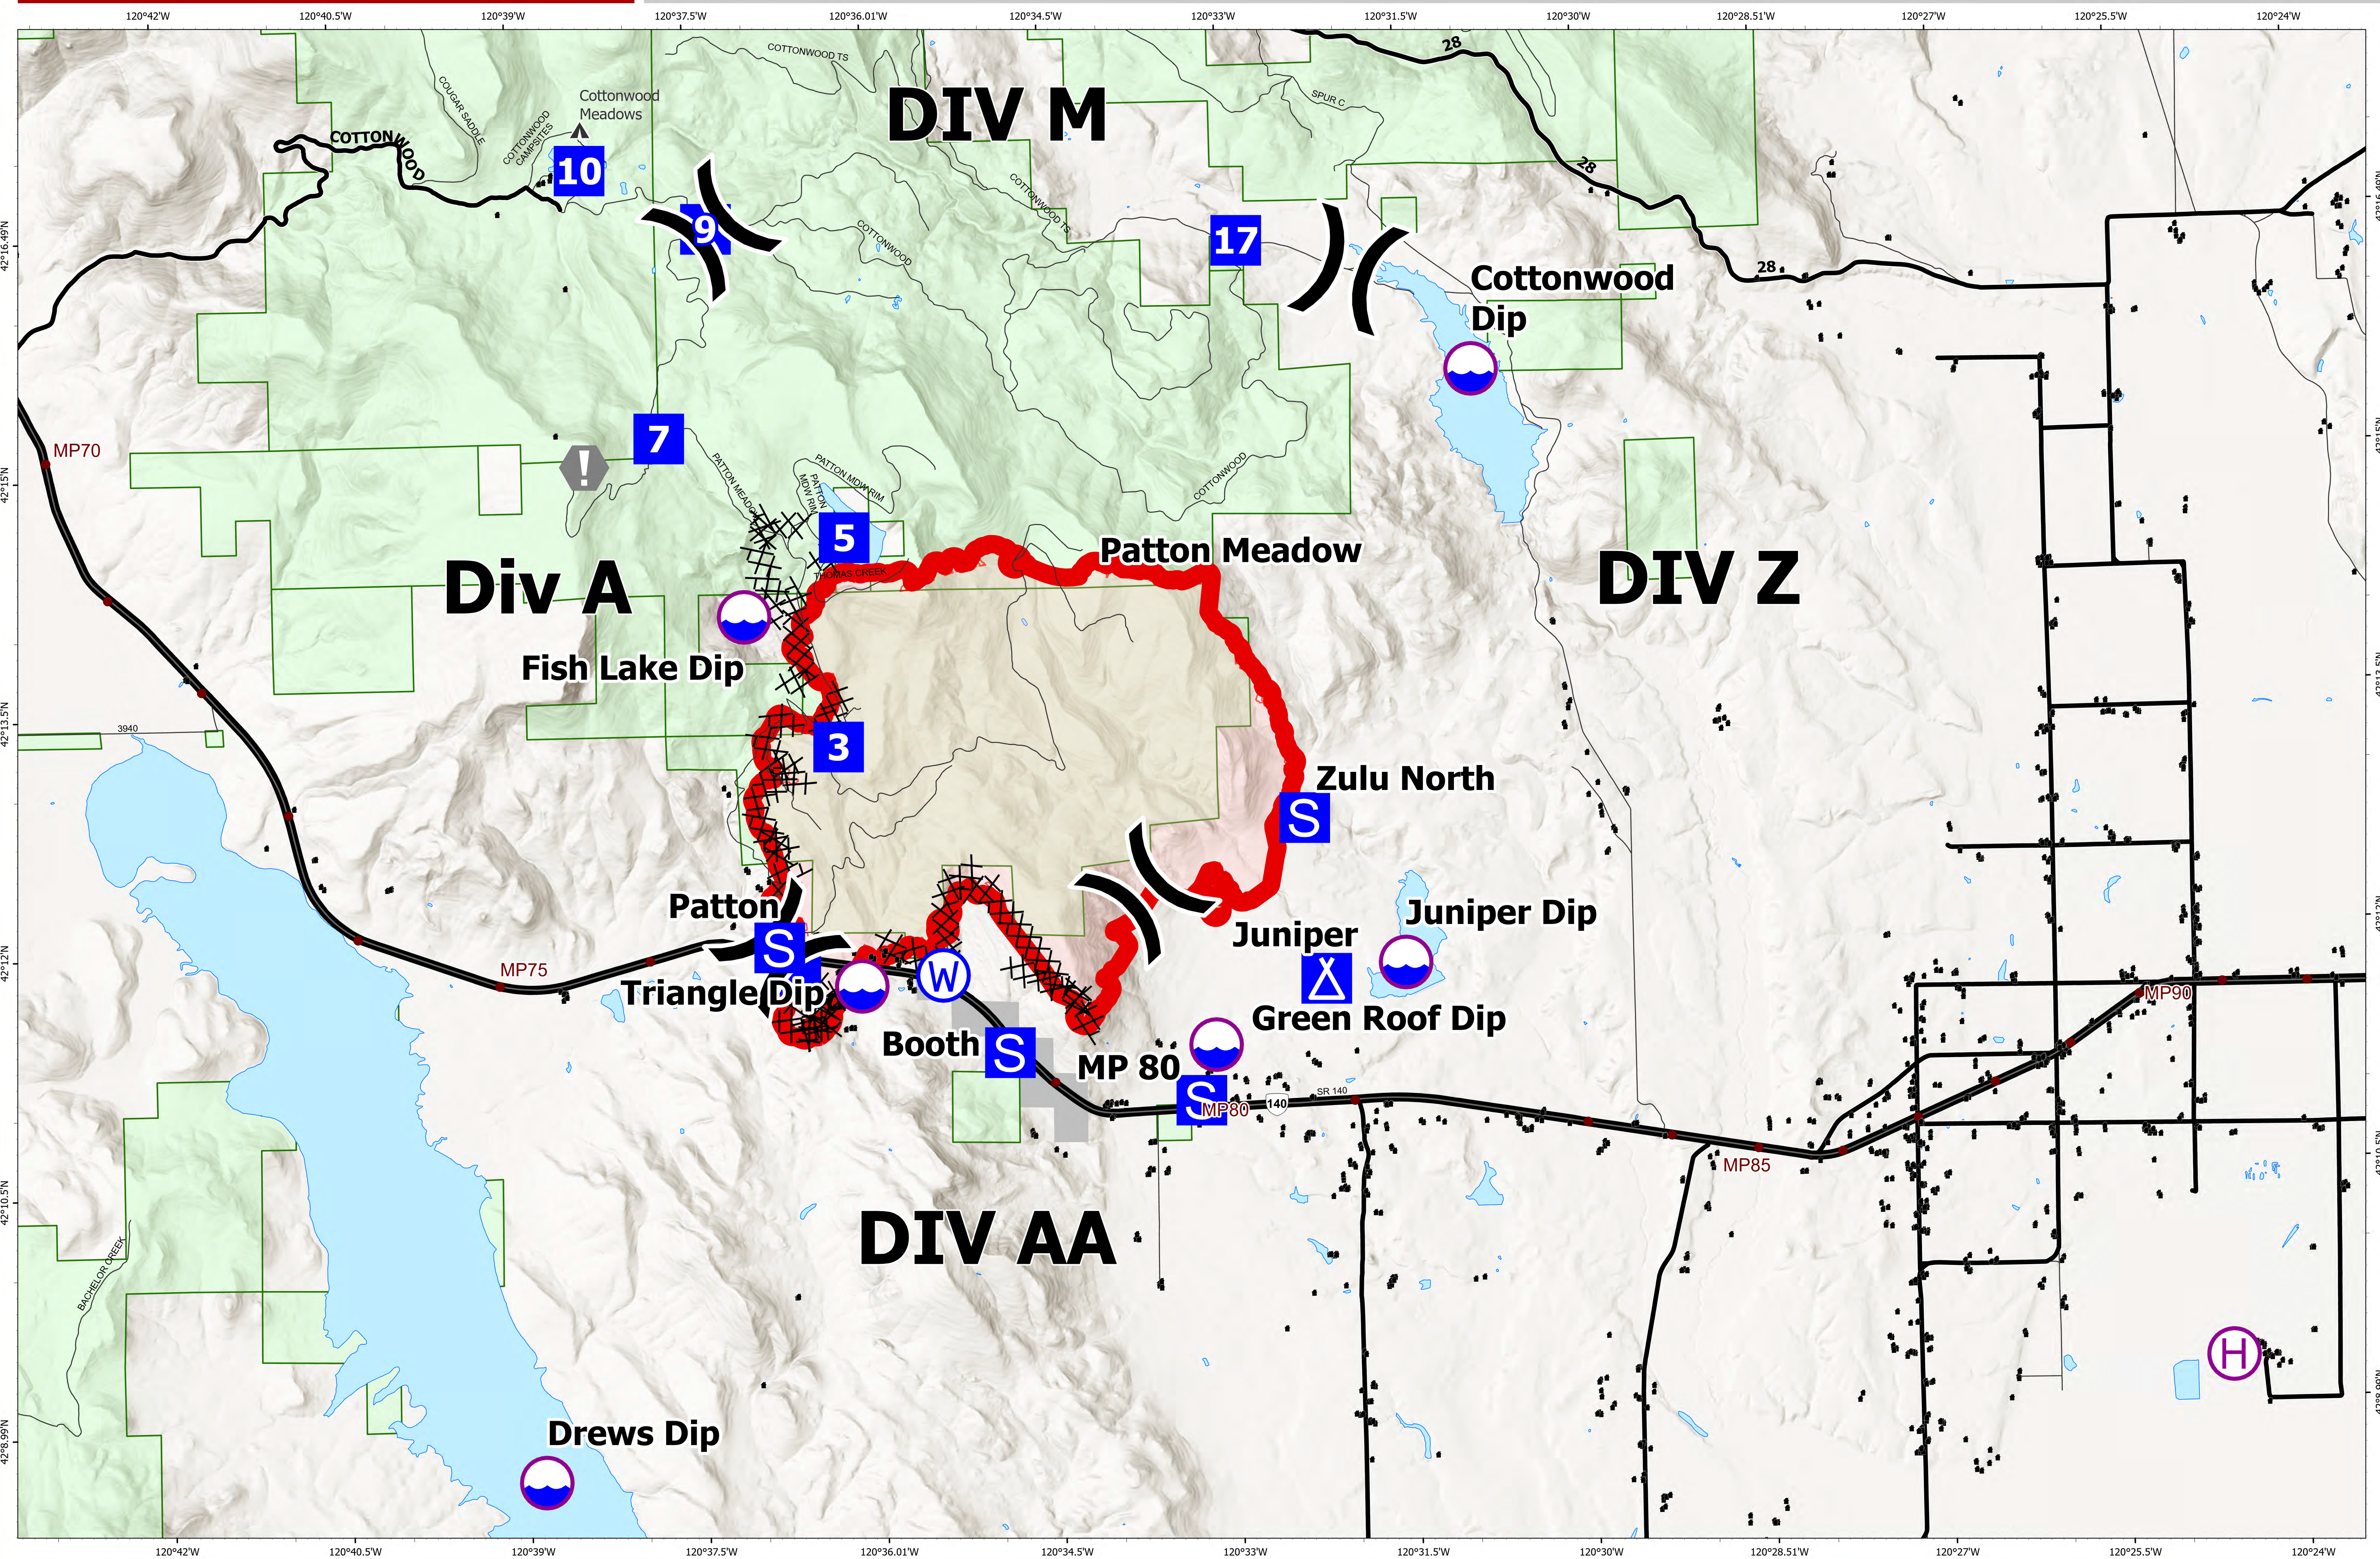

Briefing Map

Patton Meadow

ORFWF210419

August 16, 2021
Day Shift

ODF Team 3 GIS
08/16/2021 0952
Acres from IR
North American 1983 Datum, Lat/Long Grid

Fox Cpx: 6,283 acres at 08/15/21 @ 20:23 hrs
Patton Meadow: 5,459 acres
Willow Valley: 824 acres

- Fire Area
- Completed Dozer Line
- Completed Road as Line
- Fire Edge
- Dip Site
- Helibase
- Division Break
- Drop Point
- Camp
- Staging Area
- Value at Risk
- Water Source
- Structures
- Interstate; Highway
- Paved
- All weather
- US_Western_States_100k