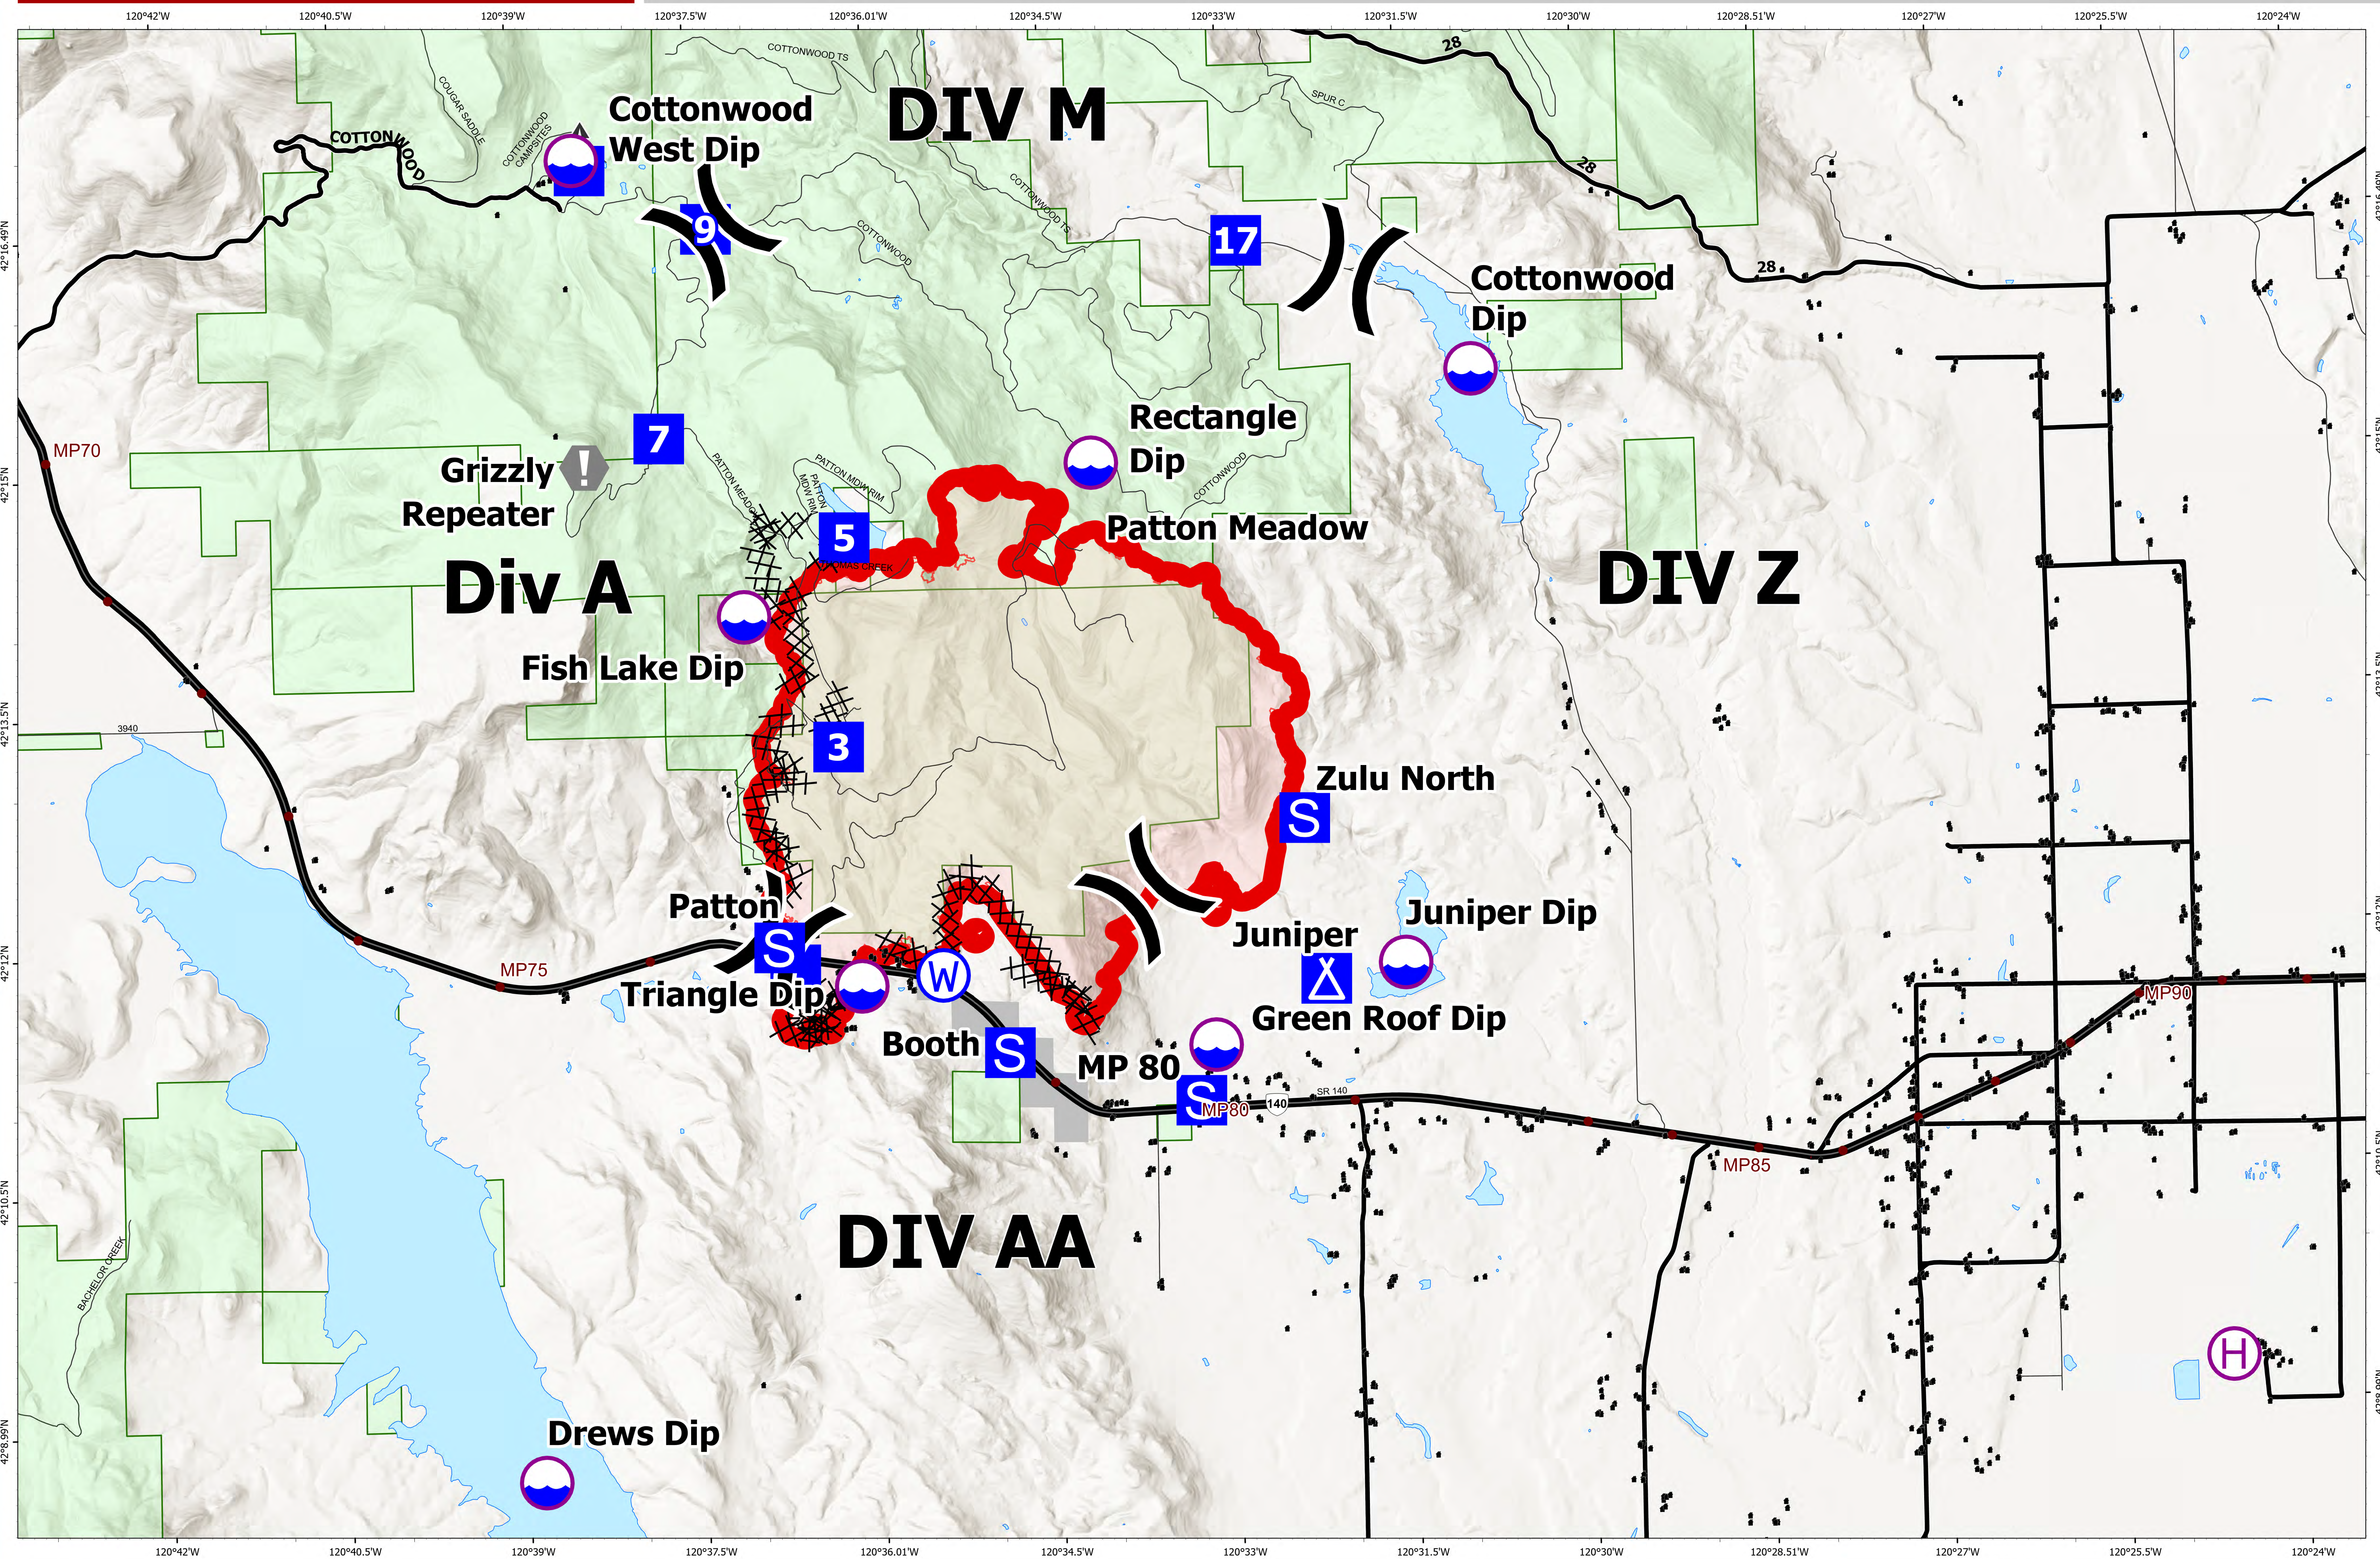

Briefing Map

Patton Meadow

ORFWF210419

August 16, 2021
Night Shift

ODF Team 3 GIS
08/16/2021 1220
Acres from IR
North American 1983 Datum, Lat/Long Grid

Fox Cpx: 6,853 acres at 08/15/21 @ 20:23 hrs
Patton Meadow: 6029 acres
Willow Valley: 824 acres

- Fire Area
- Completed Dozer Line
- Completed Road as Line
- Fire Edge
- Dip Site
- Helibase
- Division Break
- Drop Point
- Camp
- Staging Area
- Value at Risk
- Water Source
- Structures
- Interstate; Highway
- Paved
- All weather
- US_Western_States_100k

Scan to download maps

Use the camera on a mobile device