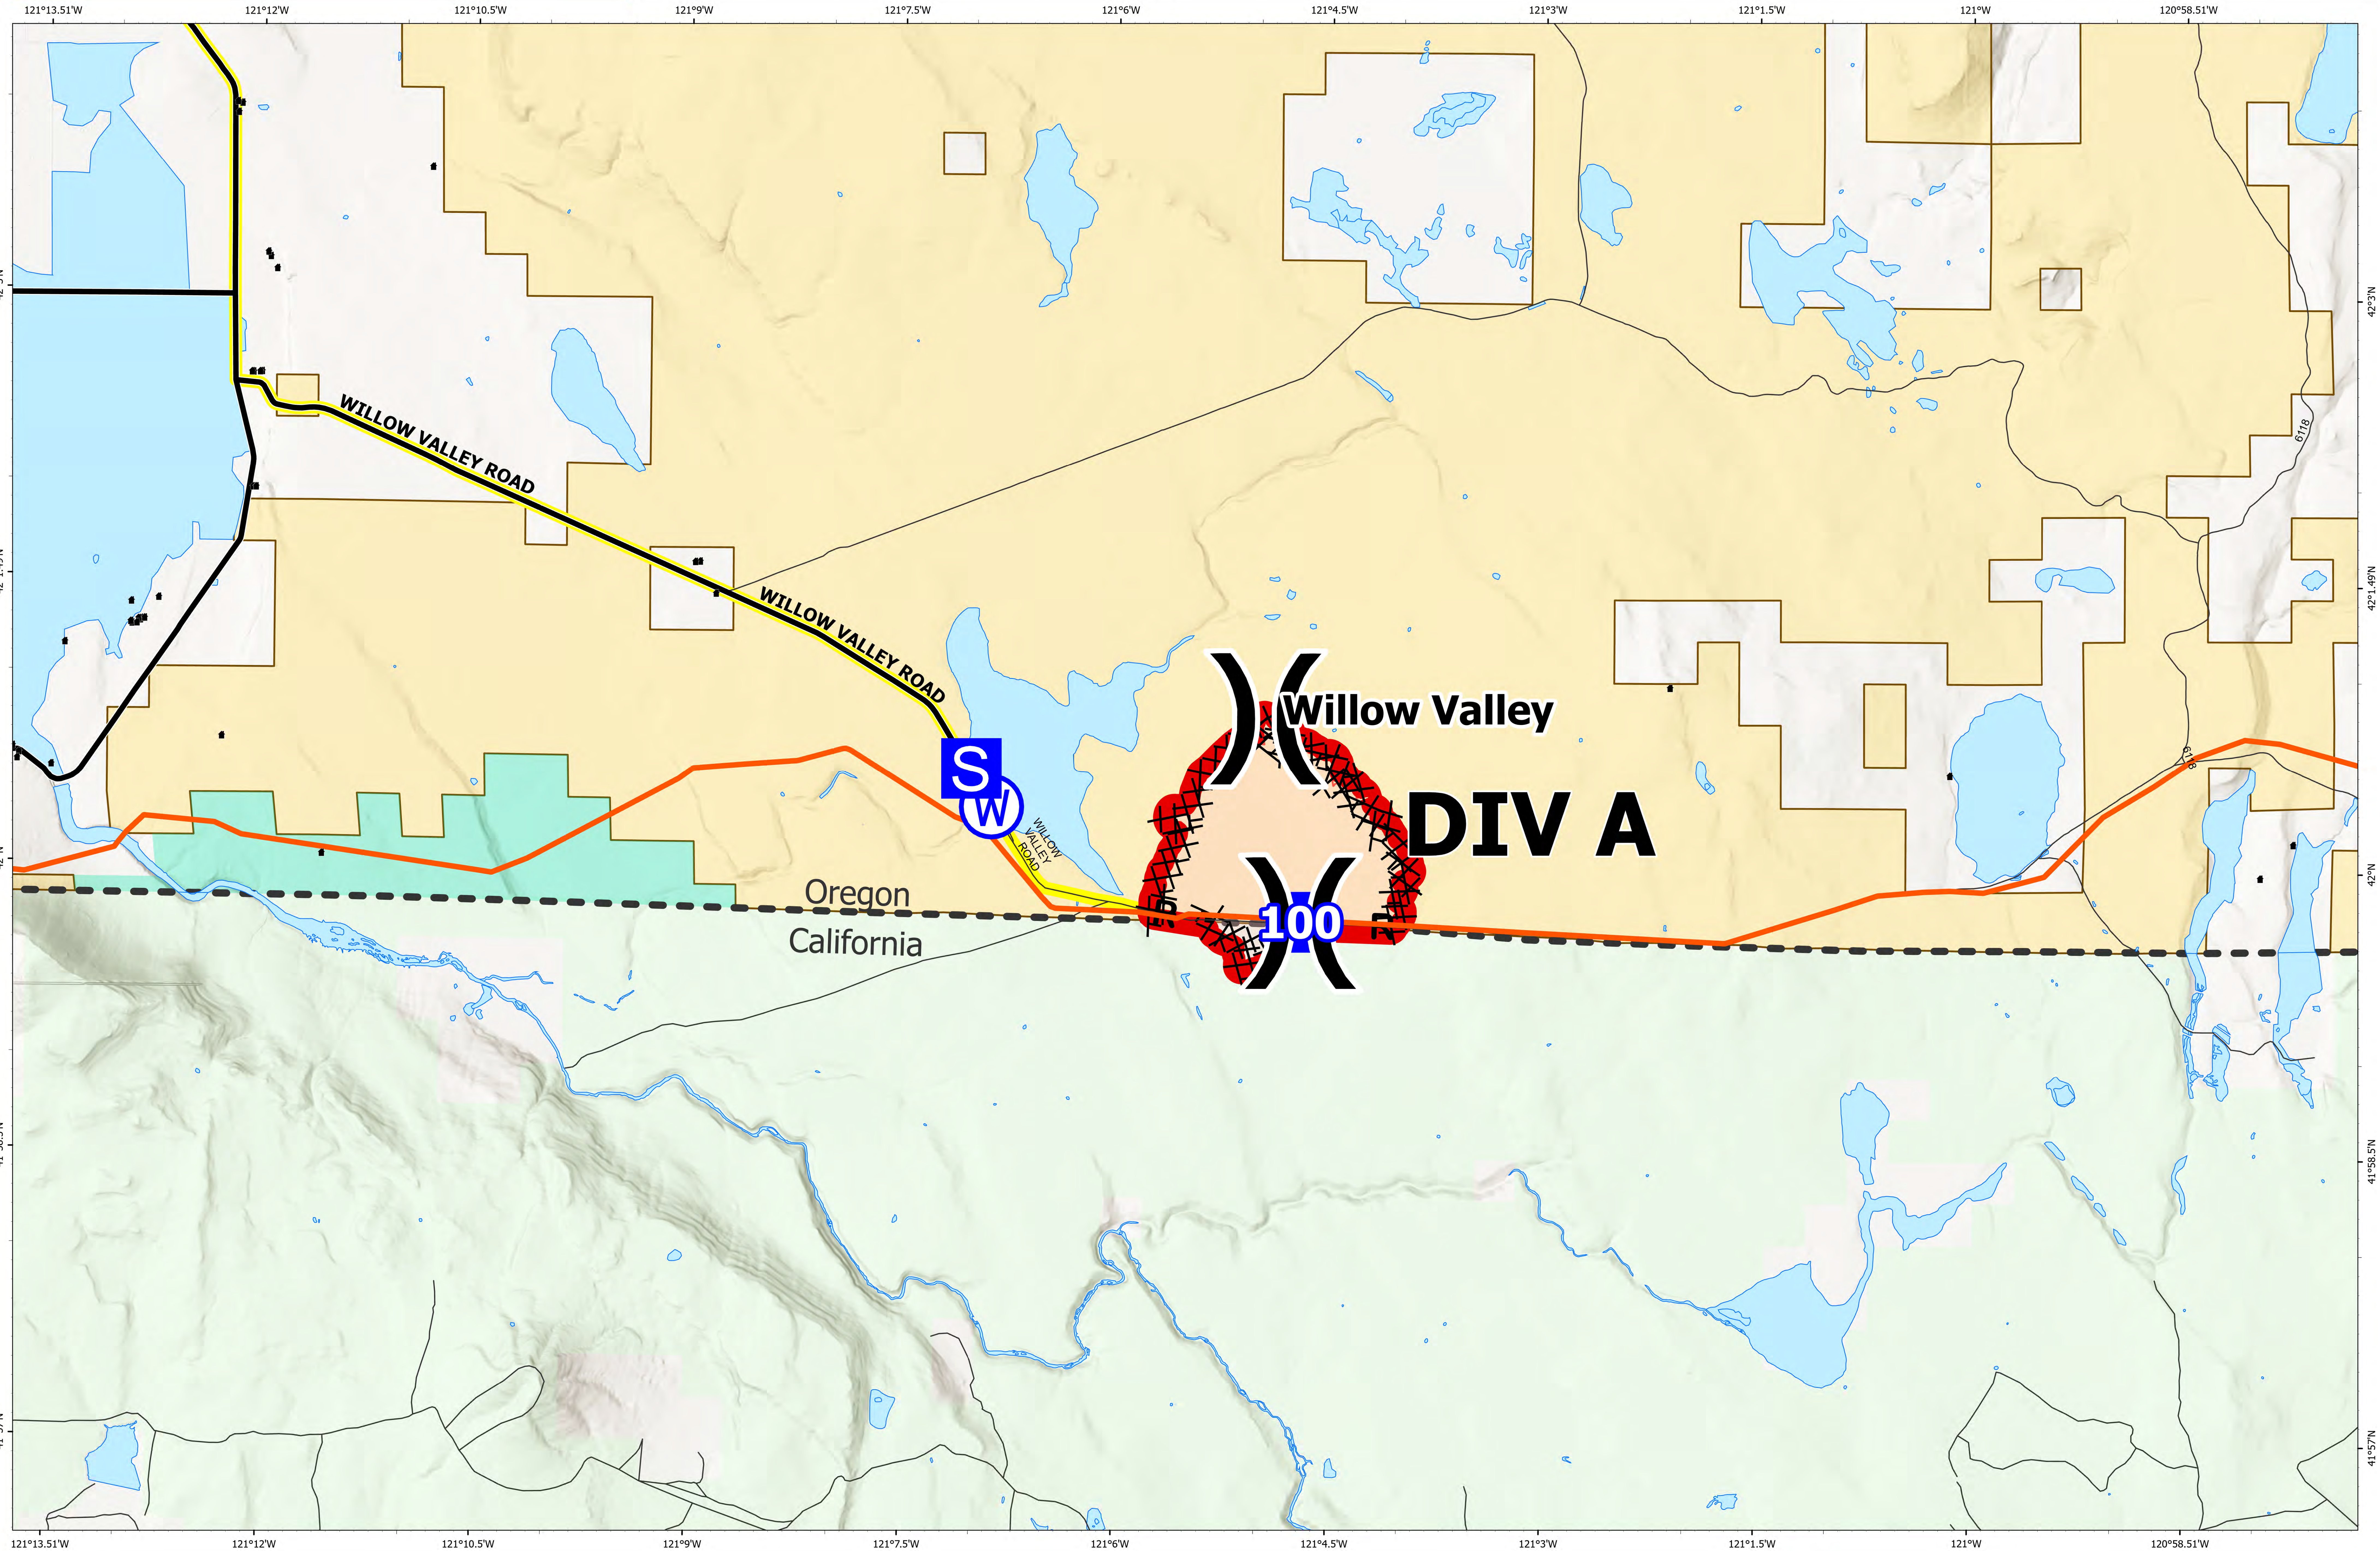

Briefing Map

Willow Valley

ORLAD210420

August 16, 2021
Night Shift

ODF Team 3 GIS
08/16/2021 1228
Acres from IR
North American 1983 Datum, Lat/Long Grid

Fox Cpx: 6,853 acres at 08/15/21 @ 20:23 hrs
Patton Meadow: 6029 acres
Willow Valley: 824 acres

- Fire Area
- Completed Dozer Line
- Completed Road as Line
- Fire Edge
- Division Break
- S Drop Point
- W Staging Area
- 100 Water Source
- Structures
- Travel Route
- Paved
- All weather
- Natural Gas Pipelines
- USDA Forest Service
- State Boundary

Scan to download maps

Use the camera on a mobile device