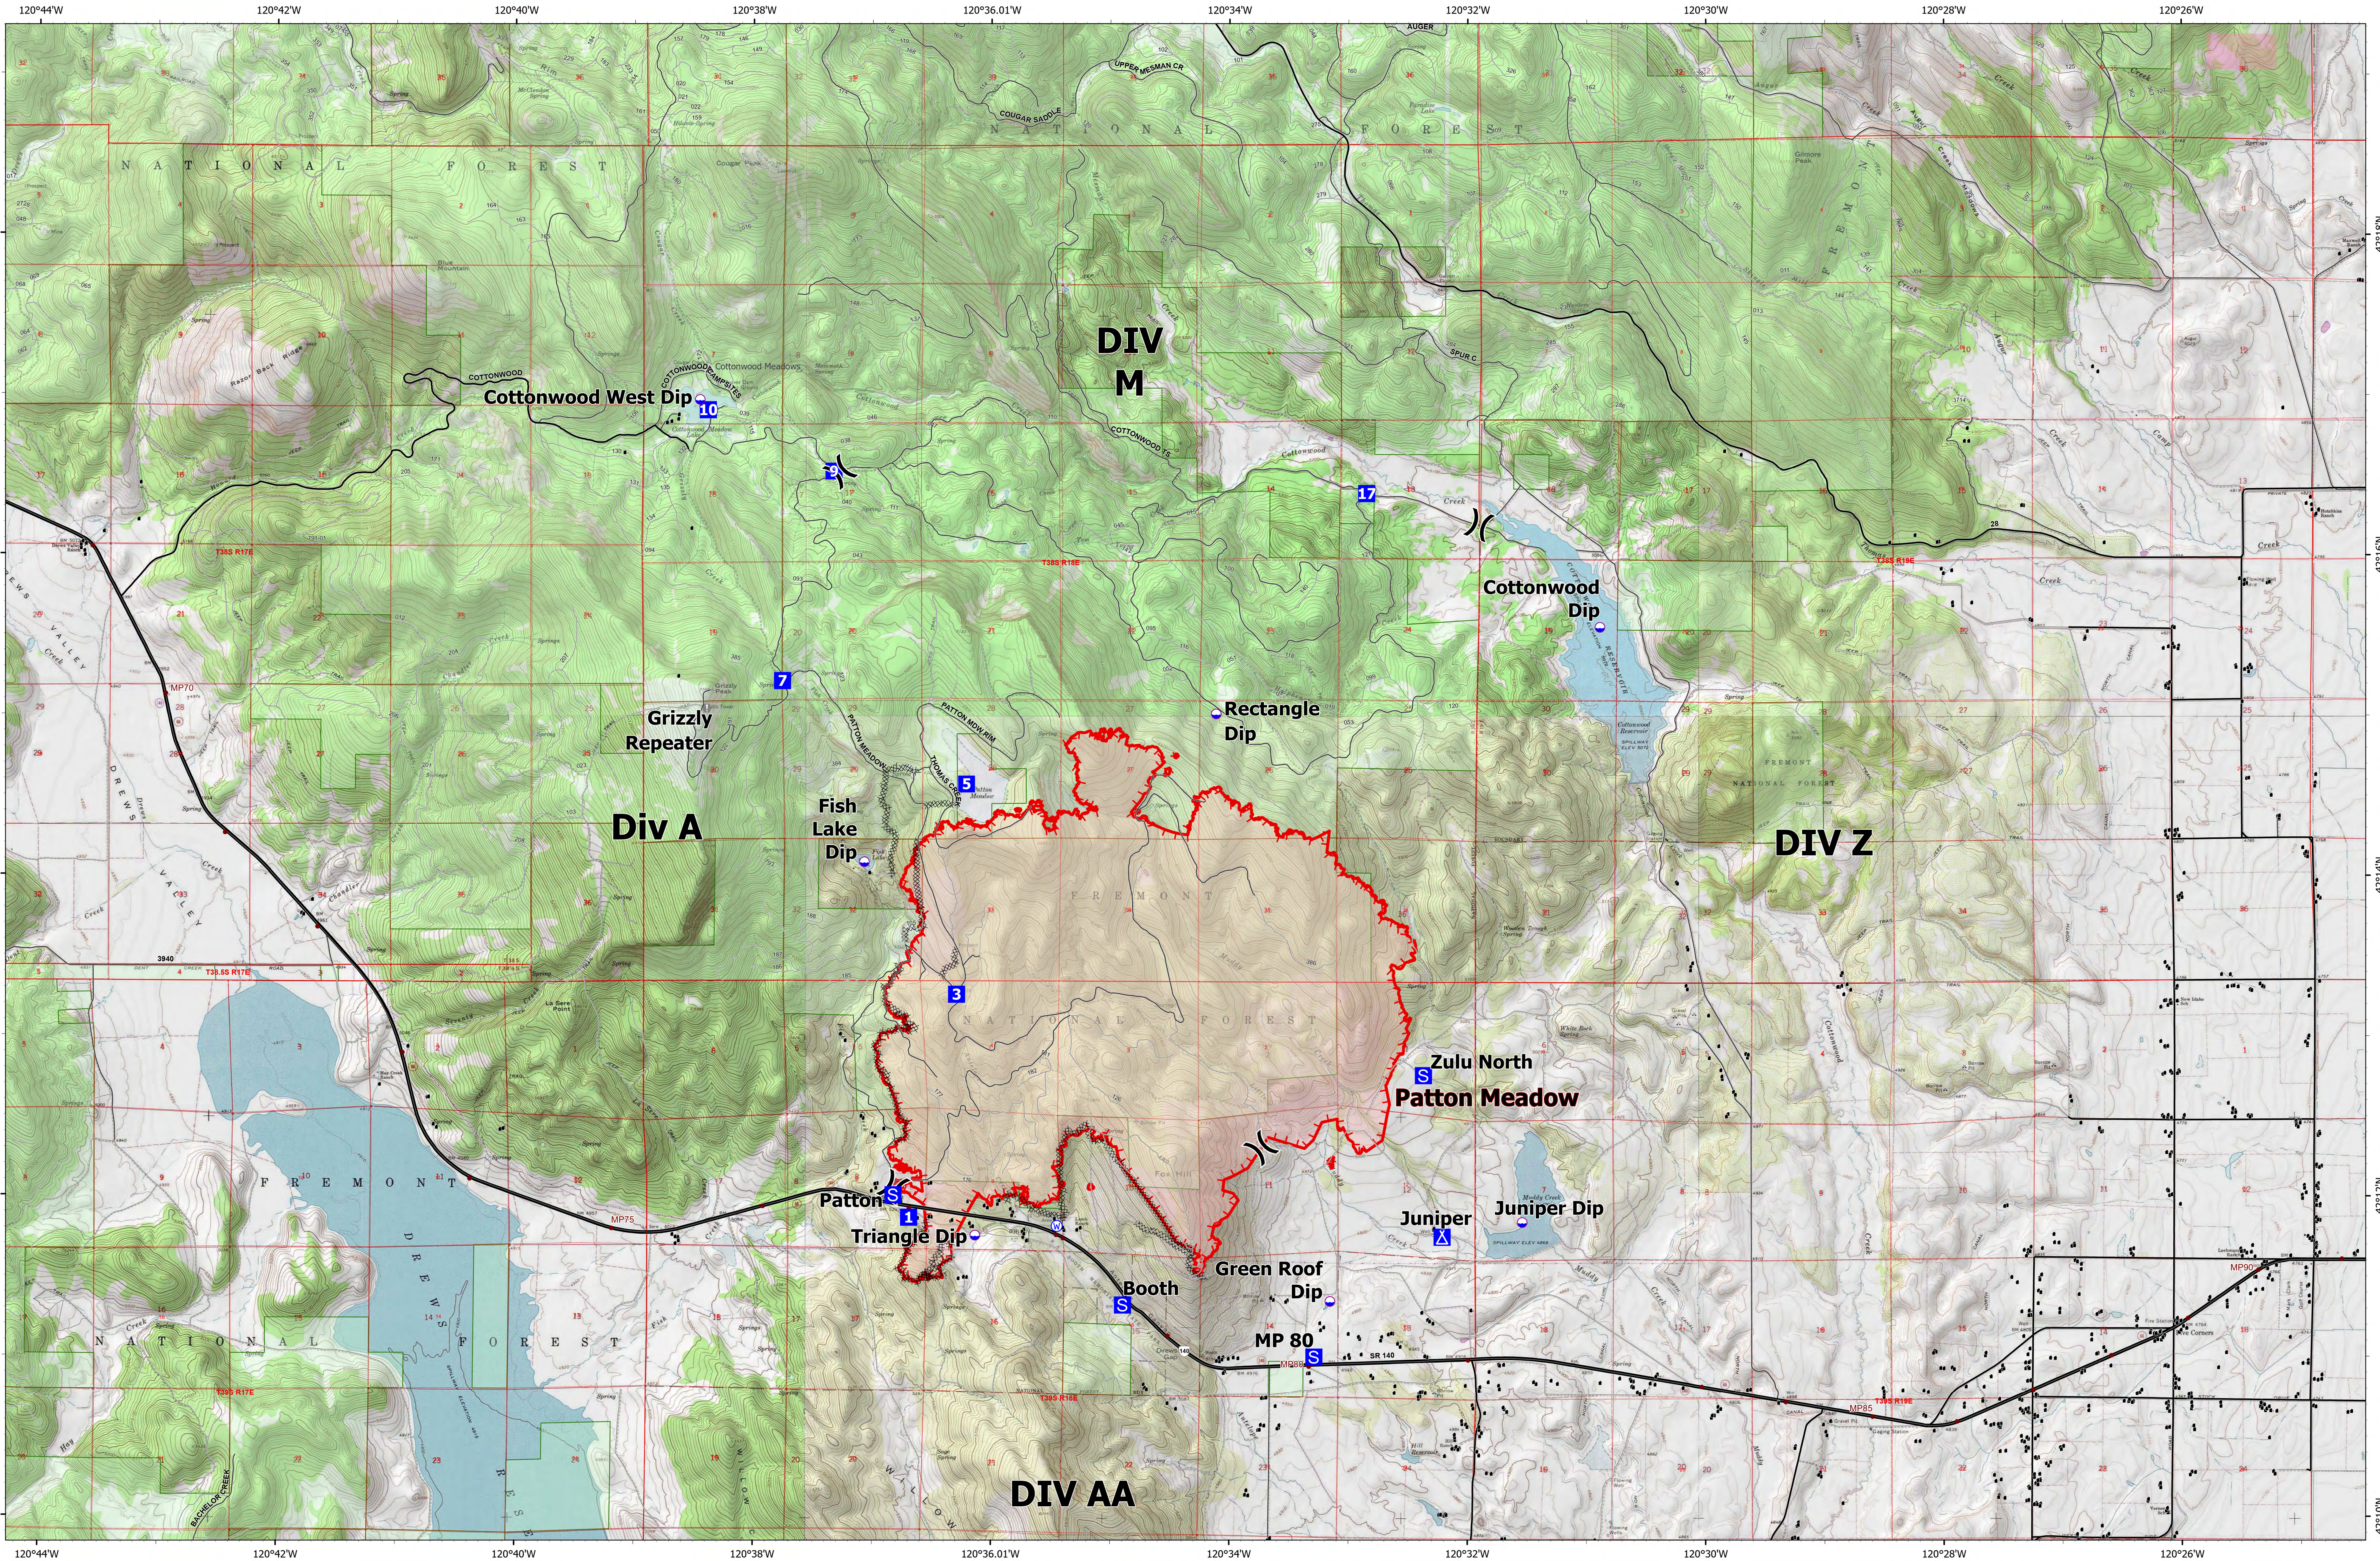

OPS Map

Patton Meadow

ORFWF210419

August 16, 2021
Night Shift

ODF Team 3 GIS
08/16/2021 12:44
Acres from IR

Fox Cpx: 6,853 acres at 08/15/21 @ 20:23 hrs
Patton Meadow: 6,029 acres
Willow Valley: 824 acres

- Fire Area
- Completed Dozer Line
- Completed Road as Line
- Fire Edge
- Dip Site
- Division Break
- Drop Point
- Camp
- Staging Area
- Value at Risk
- Water Source
- Structures
- Oregon Department of State Lands
- Oregon Parks and Recreation Department
- US Forest Service
- State Boundary