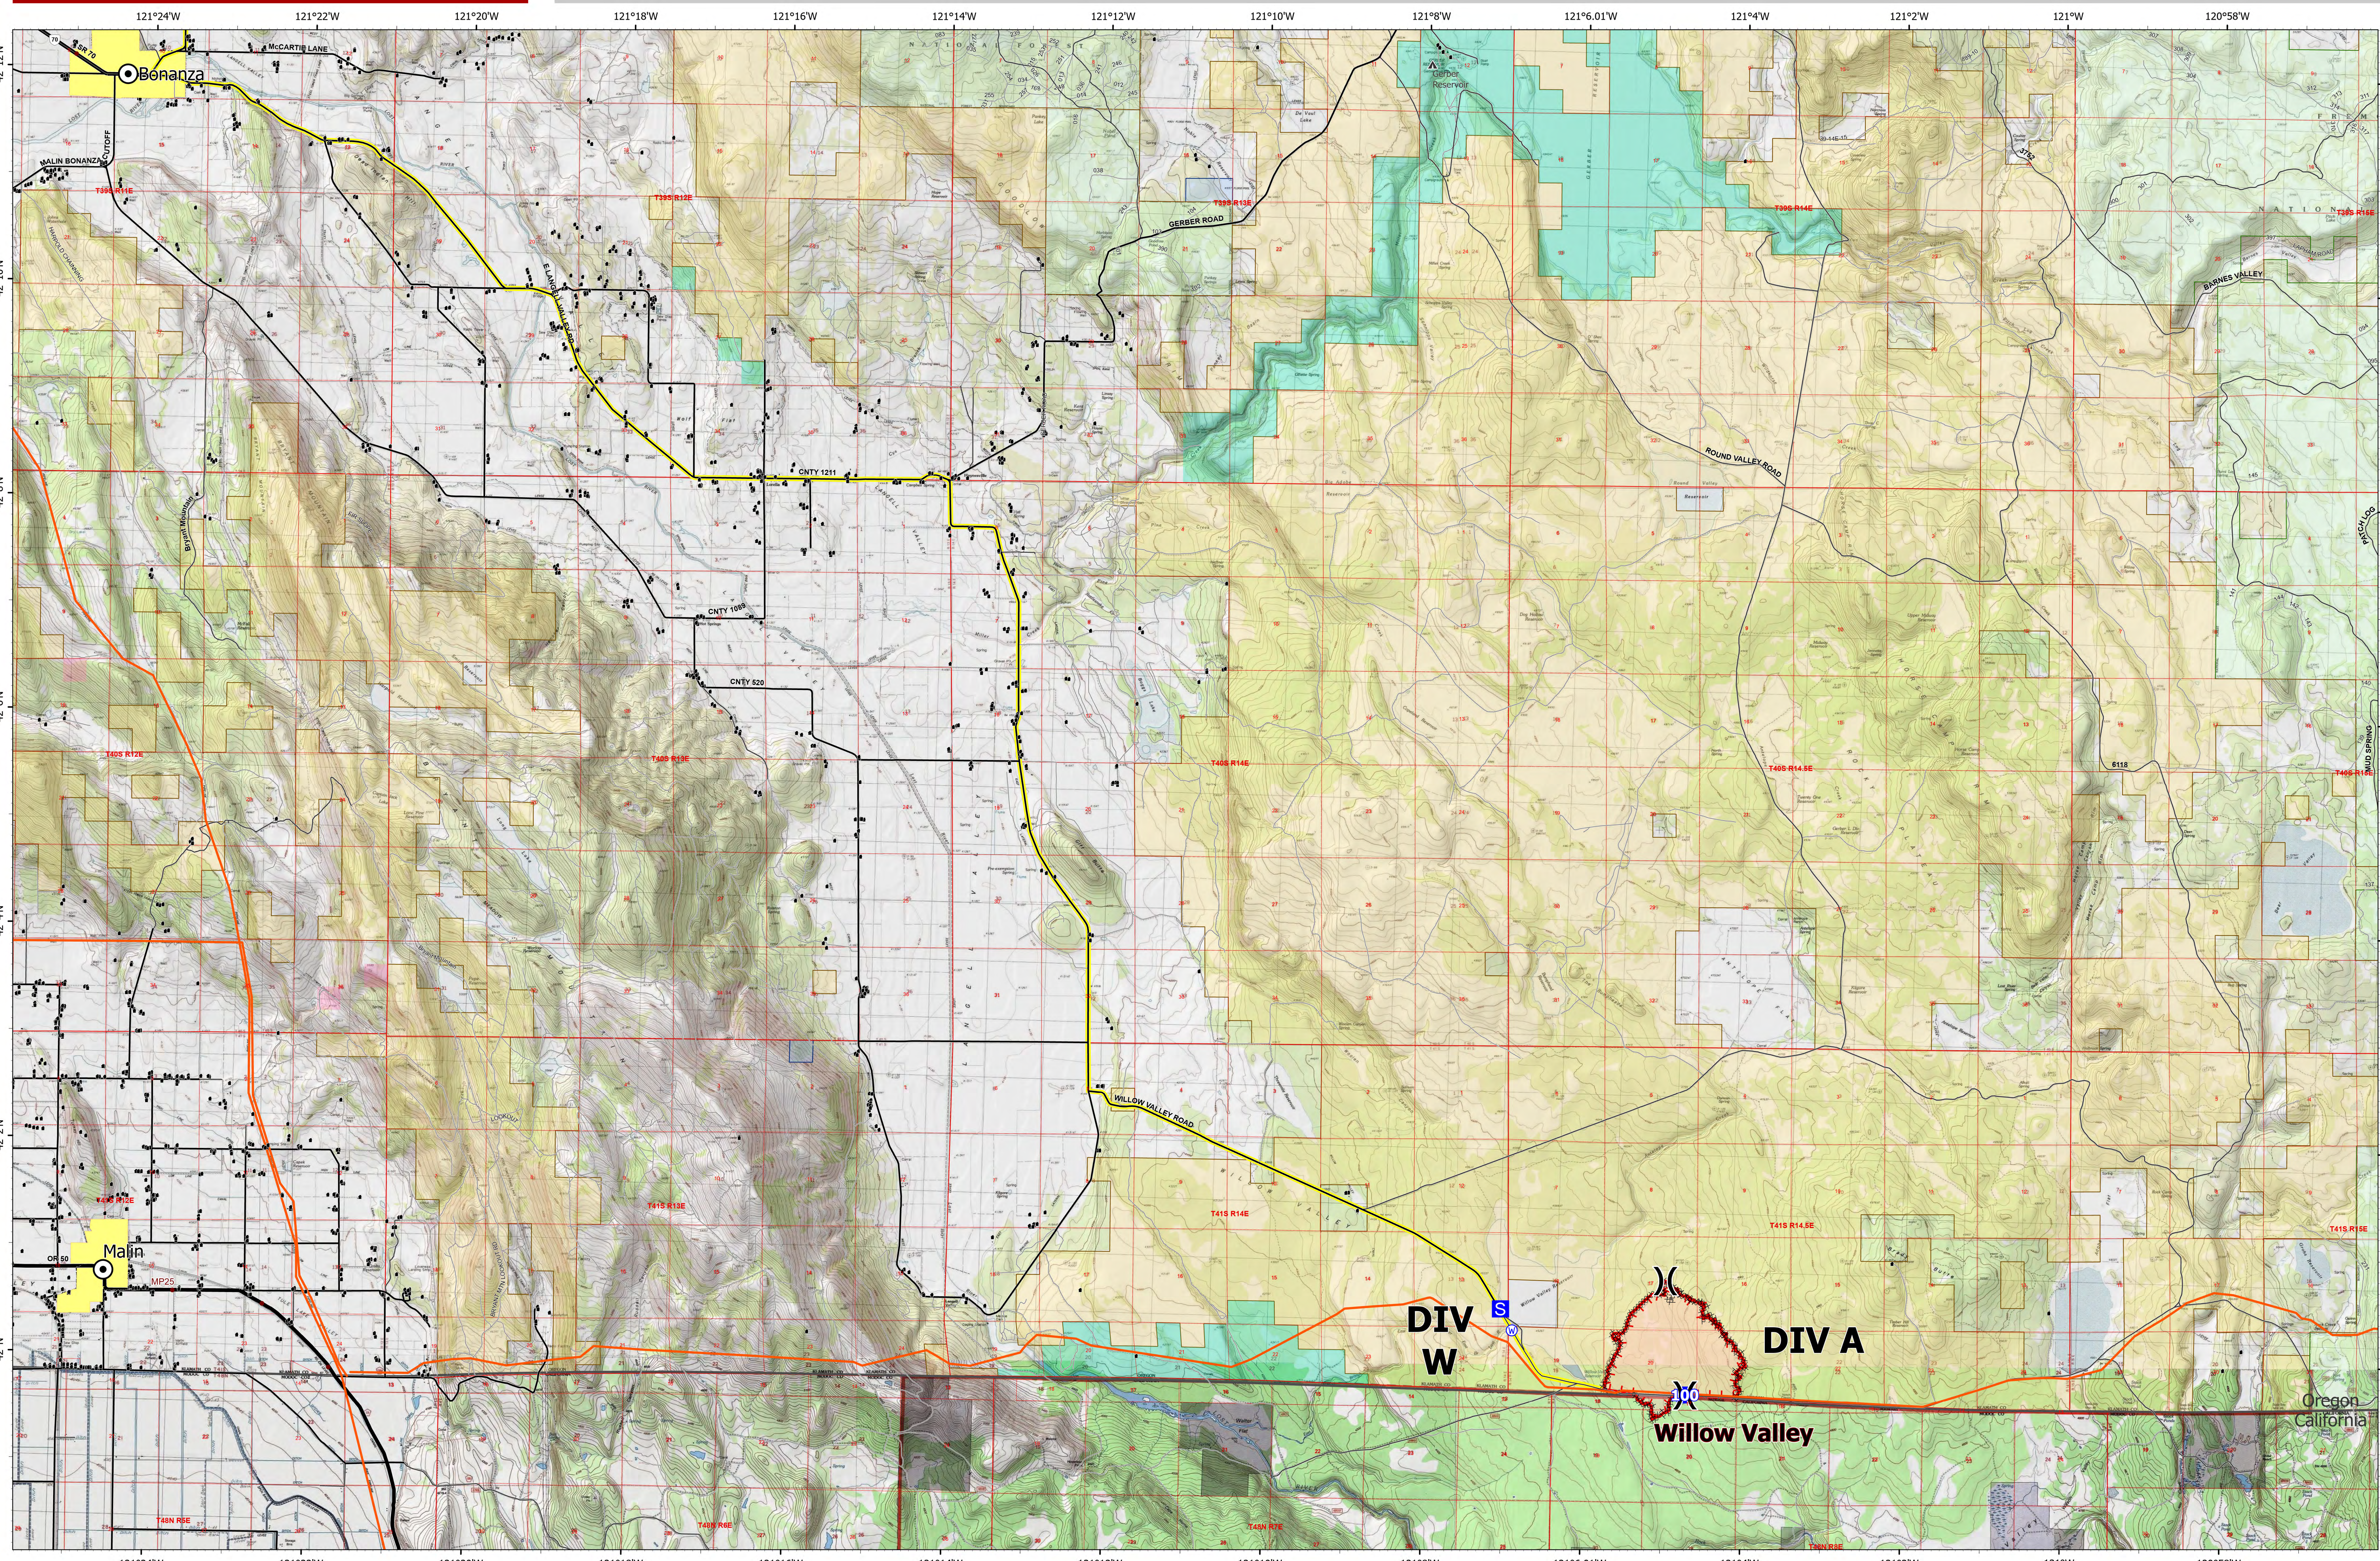

# OPS Map

# Willow Valley

## ORLAD210420

August 16, 2021  
Night Shift

ODF Team 3 GIS  
08/16/2021 1247  
Acres from IR

Fox Cpx: 6,853 acres at 08/15/21 @ 20:23 hrs  
Patton Meadow: 6,029 acres  
Willow Valley: 824 acres

- Fire Area
- Completed Dozer Line
- Completed Road as Line
- Fire Edge
- Division Break
- Drop Point
- Staging Area
- Water Source
- Structures
- Natural Gas Pipelines
- Oregon Department of Forestry
- Oregon Department of State Lands
- US Bureau of Land Management
- US Forest Service
- Other Federal Lands
- Travel Route
- State Boundary