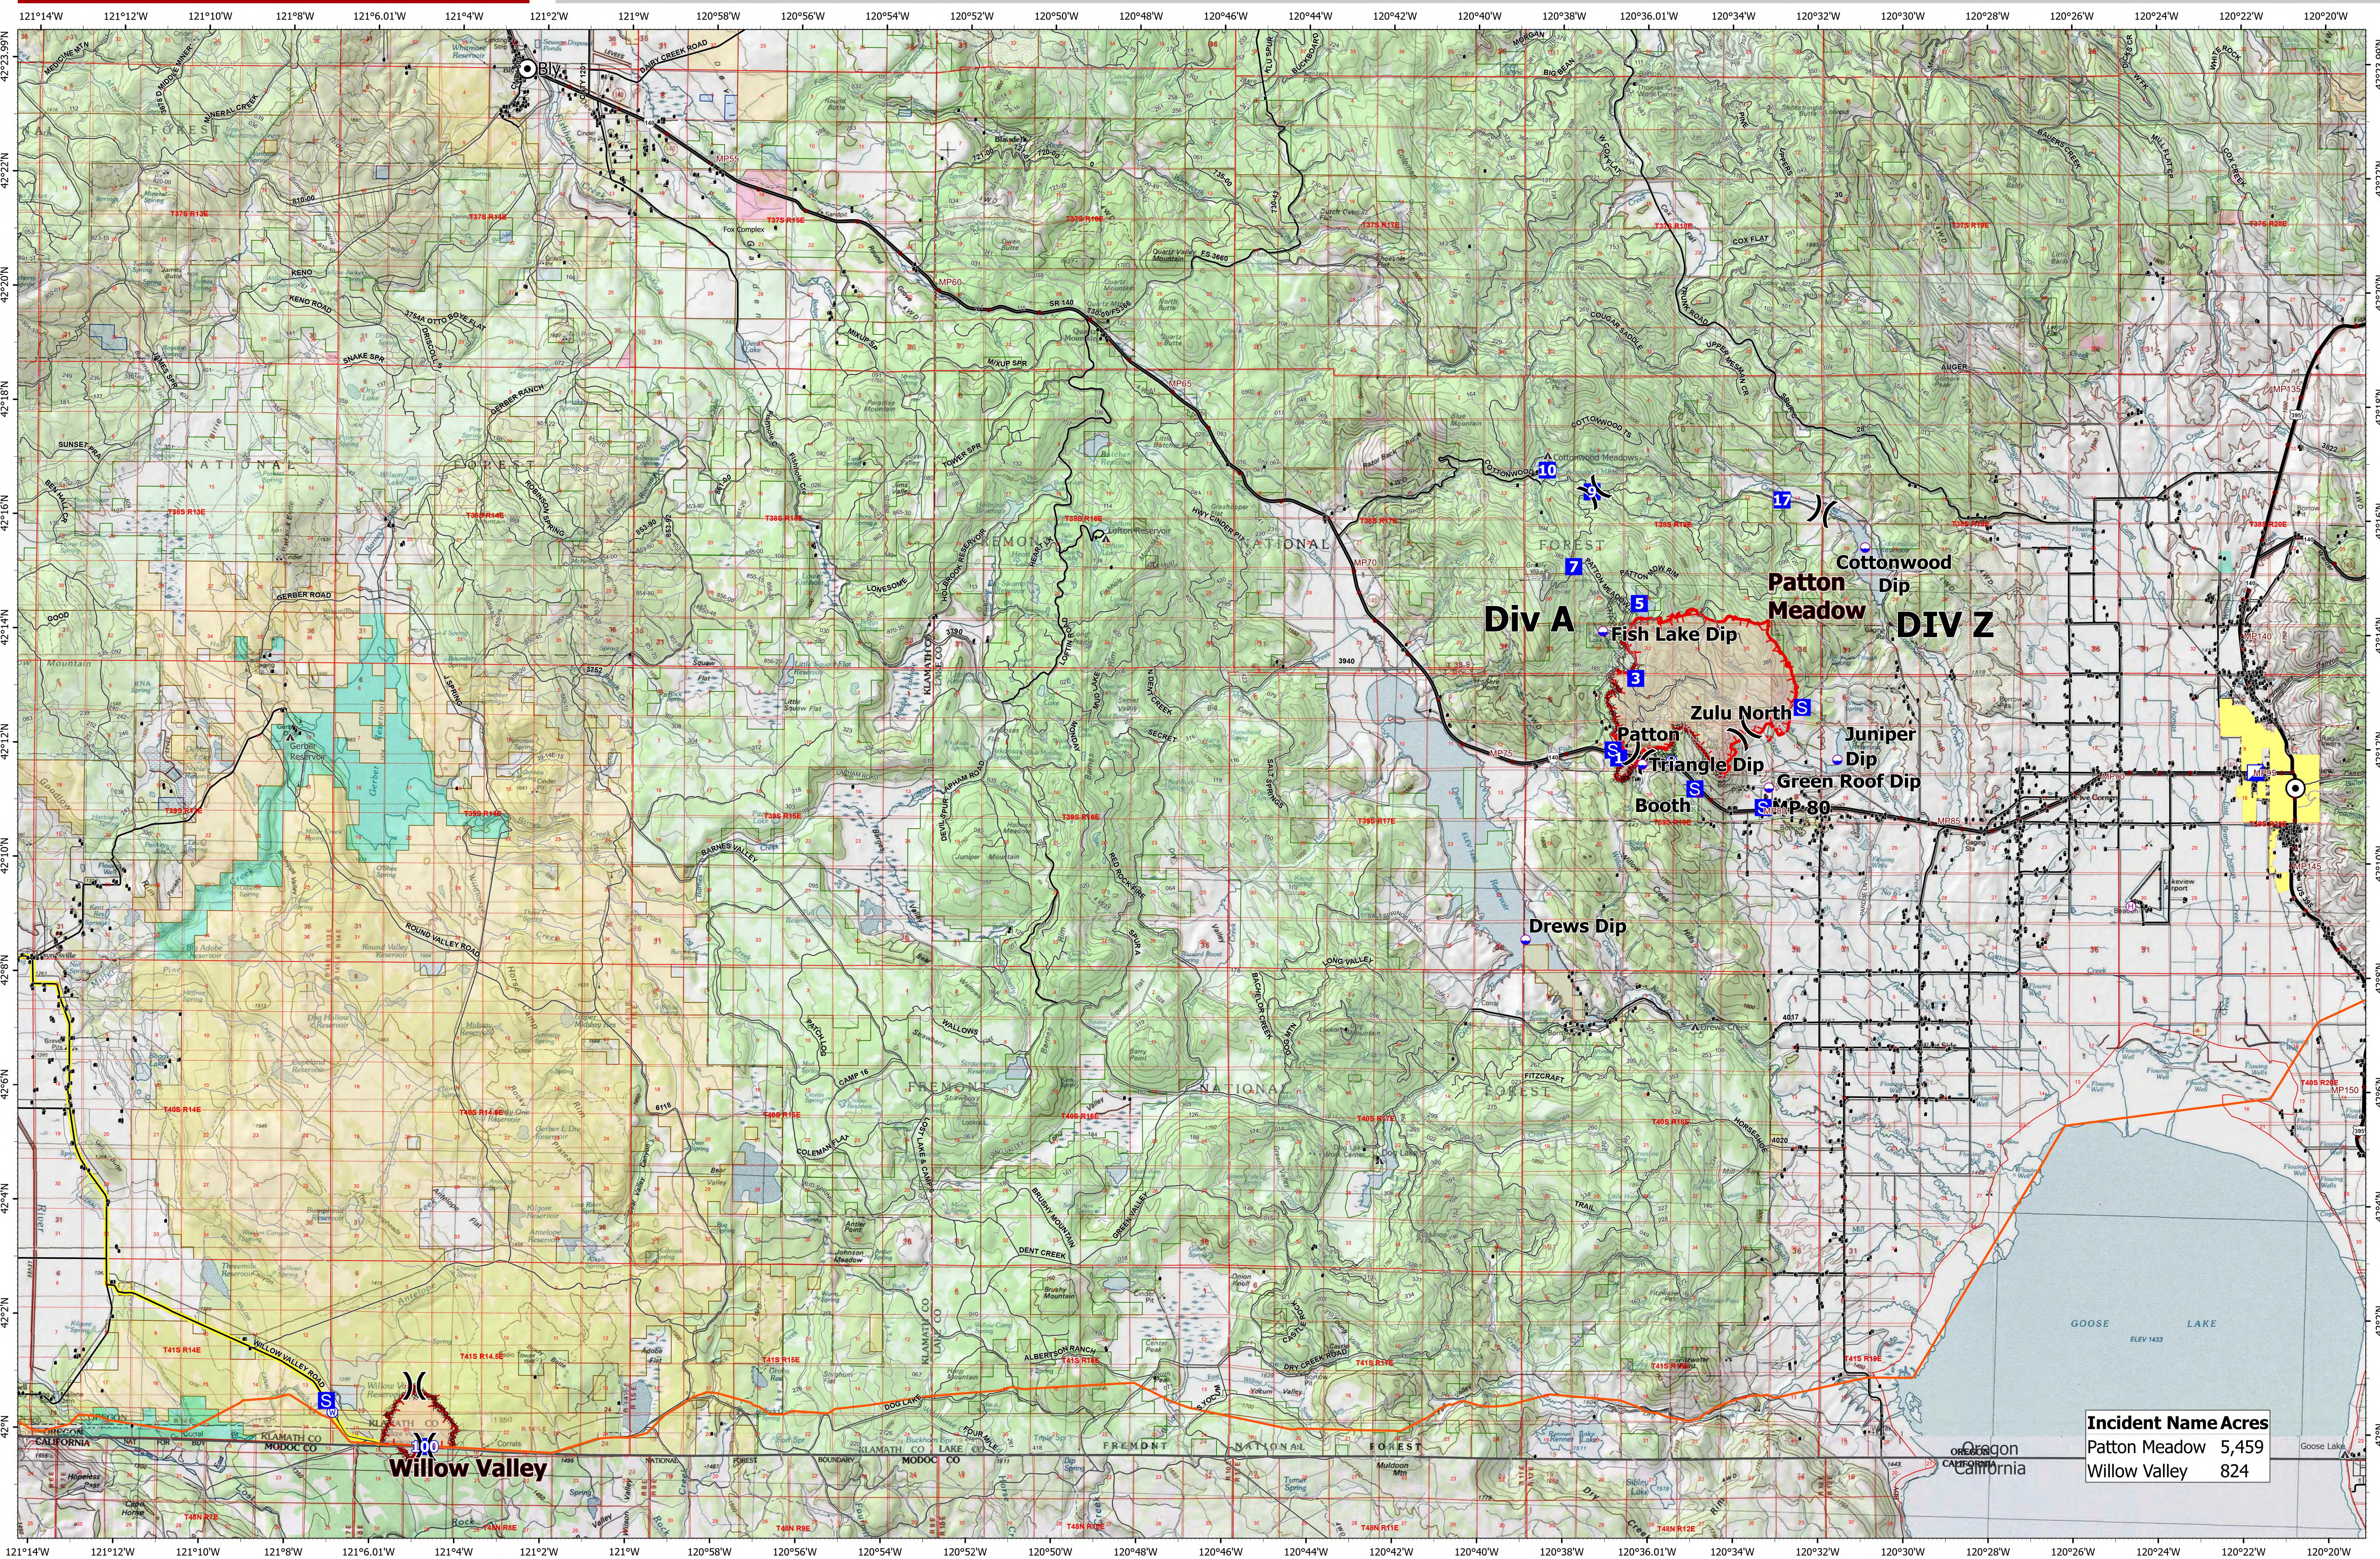

Plans Map

Fox Complex

ORFWF21042

August 16, 2021
Day

Incident Name	Acres
Patton Meadow	5,459
Willow Valley	824

ODF Team 3 GIS
08/15/2021 2207
Acres from IR

Fox Cpx: 6,283 acres at 08/15/21 @ 20:23 hrs
Patton Meadow: 5,459 acres
Willow Valley: 824 acres

- Fire Area
- Completed Dozer Line
- Completed Road as Line
- Fire Edge
- Dip Site
- Helibase
- Division Break
- Incident Command Post
- Drop Point
- Staging Area
- Value at Risk
- Water Source
- Structures
- Oregon Department of Forestry
- Oregon Department of State Lands
- Oregon Parks and Recreation Department
- US Bureau of Land Management
- US Forest Service
- Other Federal Lands
- Natural Gas Pipelines
- Travel Route
- State Boundary