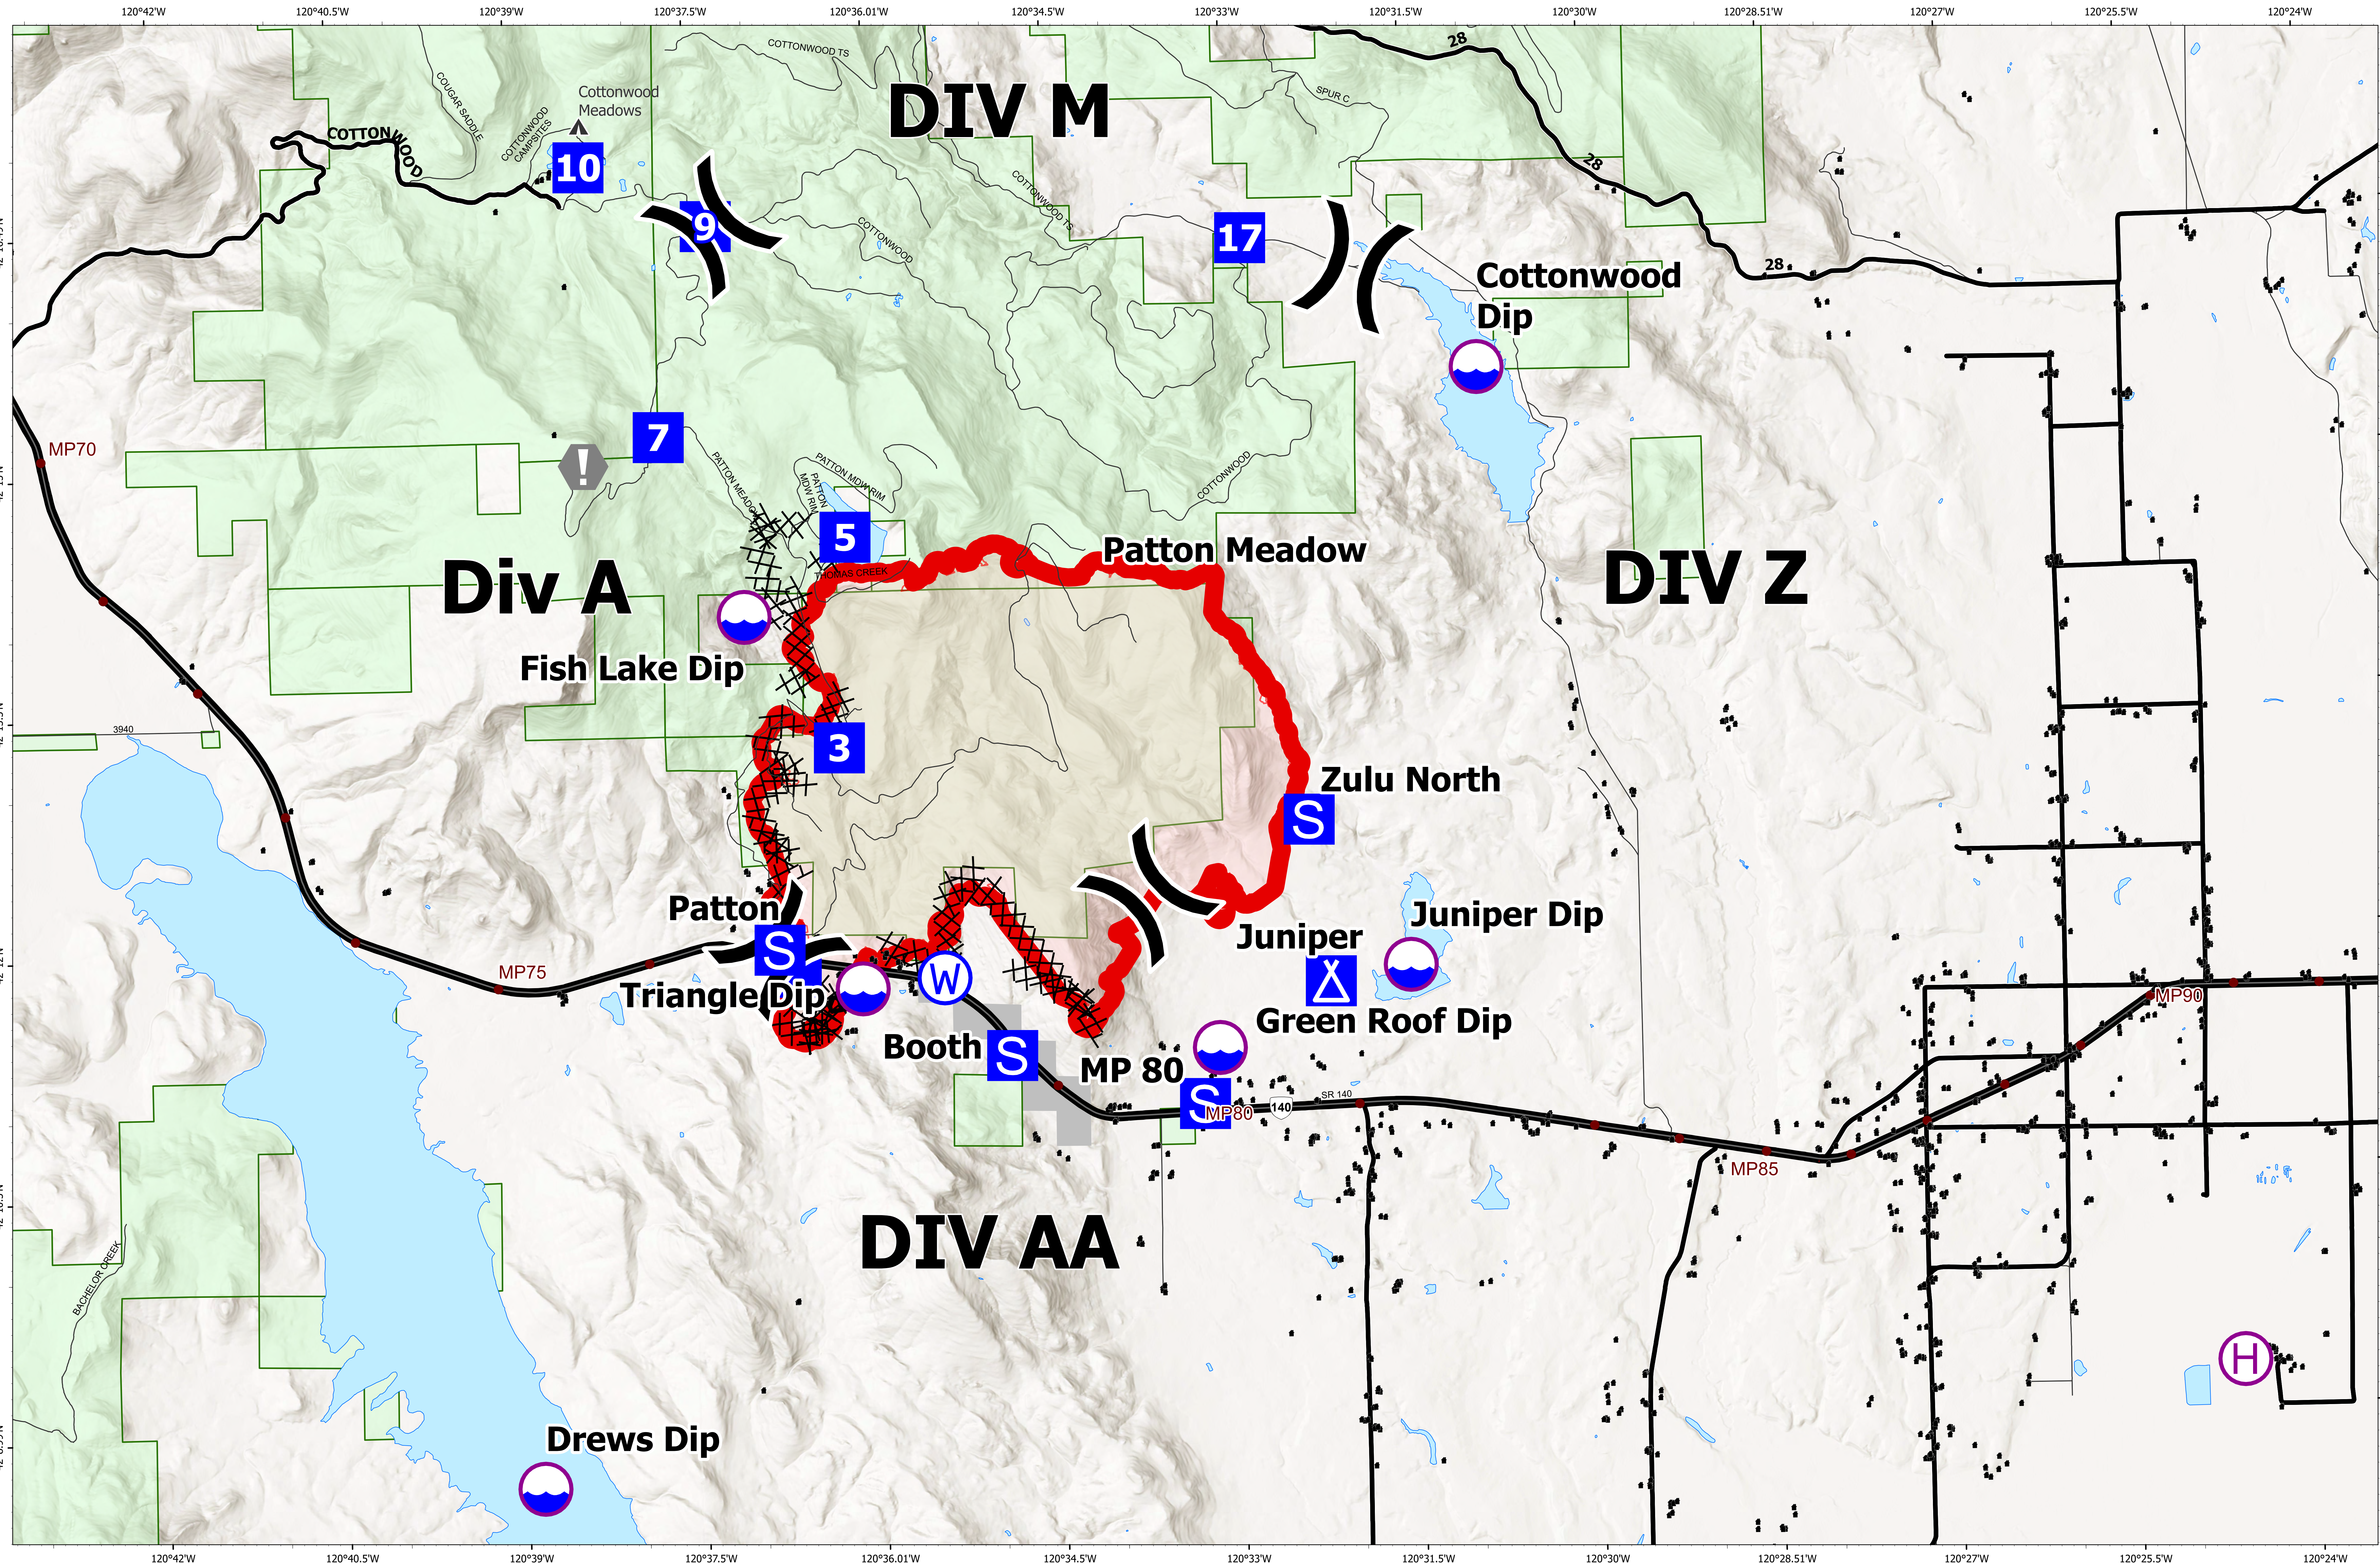

Briefing Map

Patton Meadow

ORFWF210419

August 16, 2021
Day Shift

ODF Team 3 GIS
08/16/2021 1055
Acres from IR
North American 1983 Datum, Lat/Long Grid

Fox Cpx: 6,283 acres at 08/15/21 @ 20:23 hrs
Patton Meadow: 5,459 acres
Willow Valley: 824 acres

- Fire Area
- Completed Dozer Line
- Completed Road as Line
- Fire Edge
- D Dip Site
- H Helibase
-) Division Break
- ! Value at Risk
- D Drop Point
- A Camp
- S Staging Area
- W Water Source
- Structures
- Interstate; Highway
- Paved
- All weather
- US_Western_States_100k

Use the camera on a mobile device