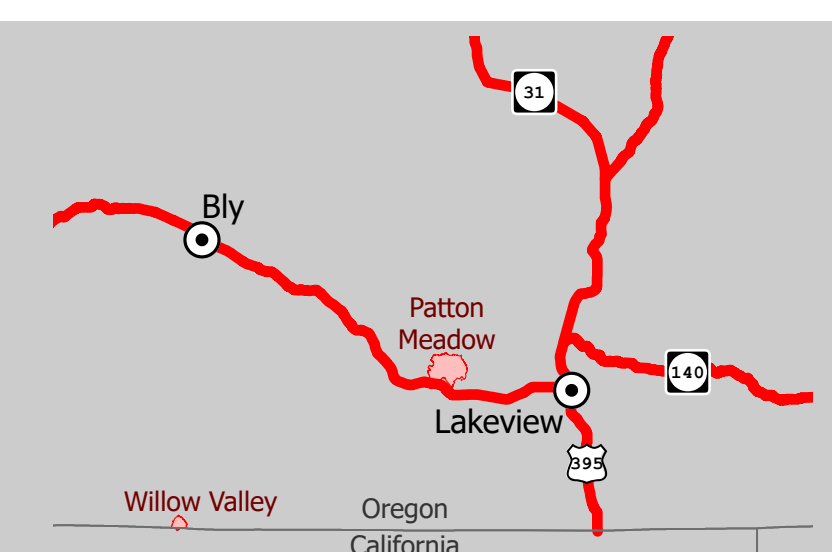

Briefing Map

Patton Meadow

ORFWF210419

August 16, 2021
Day Shift

ODF Team 3 GIS
08/16/2021 1055
Acres from IR
North American 1983 Datum, Lat/Long Grid

Fox Cpx: 6,283 acres at 08/15/21 @ 20:23 hrs
Patton Meadow: 5,459 acres
Willow Valley: 824 acres

- Fire Area
- Completed Dozer Line
- Completed Road as Line
- Fire Edge
- D Dip Site
- H Helibase
-) Division Break
- ! Value at Risk
- D Drop Point
- A Camp
- S Staging Area
- W Water Source
- Structures
- Interstate; Highway
- Paved
- All weather
- US_Western_States_100k

Use the camera on a mobile device