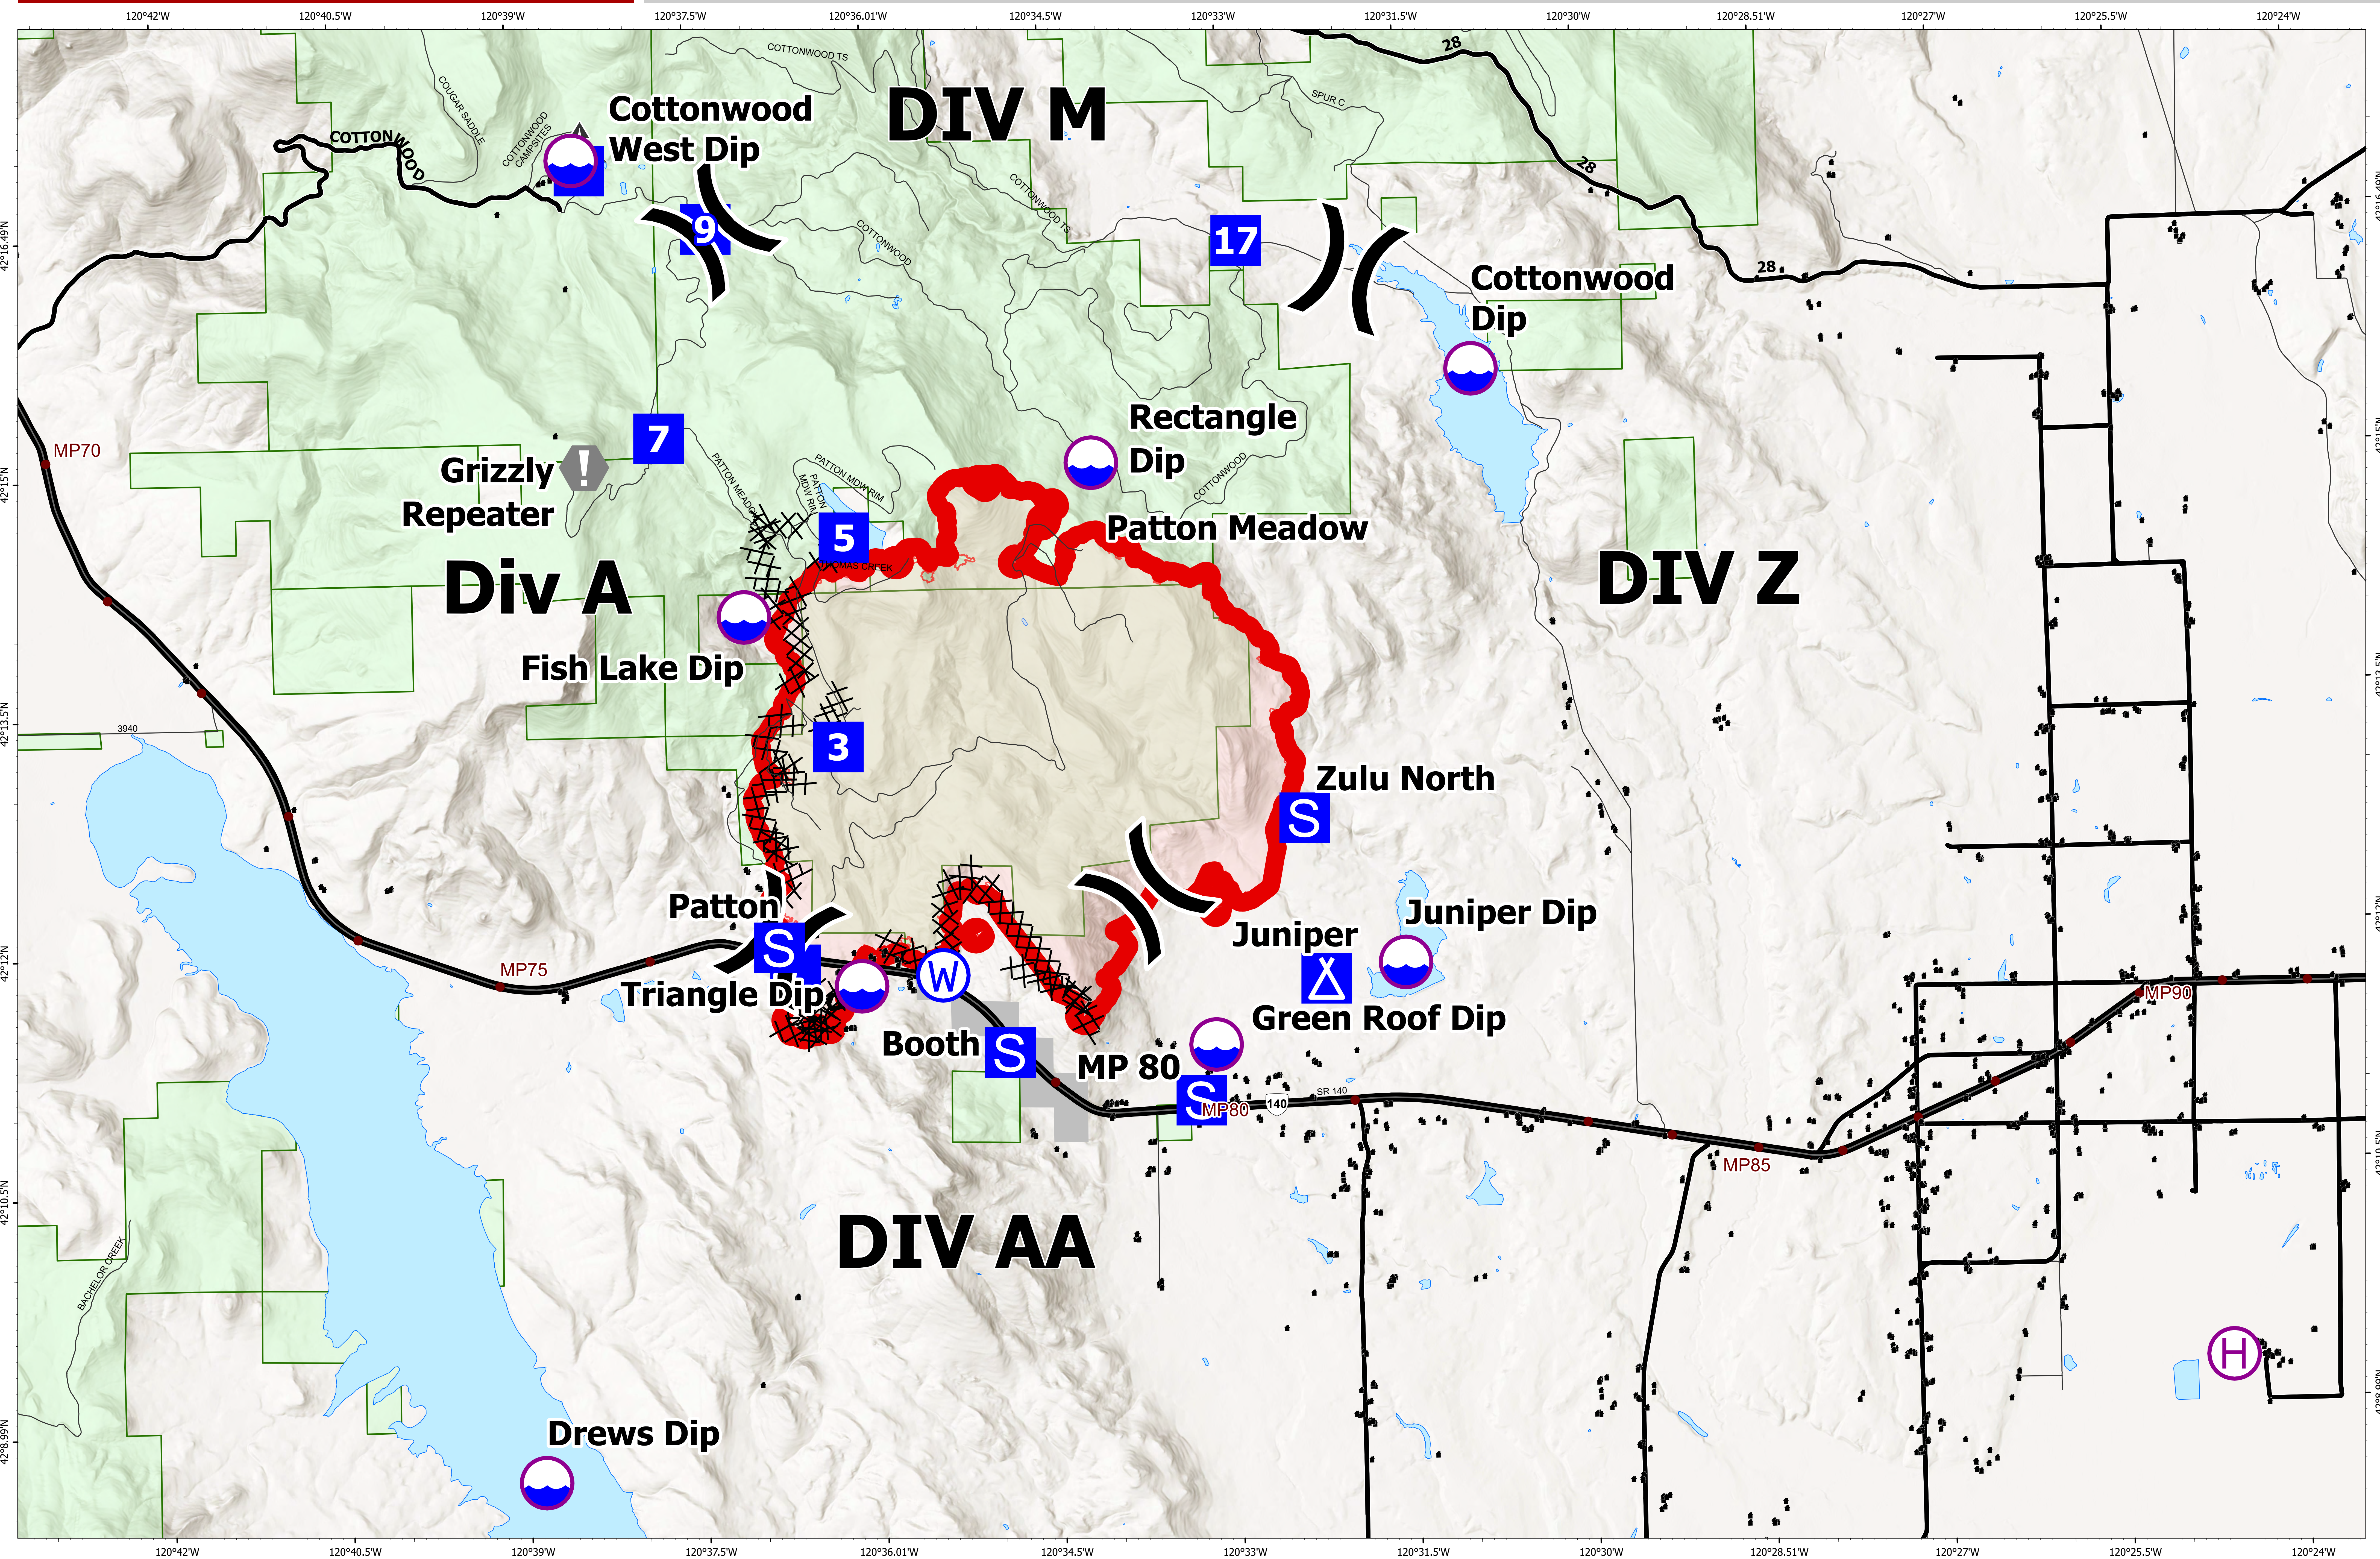

Briefing Map

Patton Meadow

ORFWF210419

August 16, 2021
Night Shift

ODF Team 3 GIS
08/16/2021 1222
Acres from IR
North American 1983 Datum, Lat/Long Grid

Fox Cpx: 6,853 acres at 08/15/21 @ 20:23 hrs
Patton Meadow: 6,029 acres
Willow Valley: 824 acres

- Fire Area
- Completed Dozer Line
- Completed Road as Line
- Fire Edge
- Dip Site
- Helibase
- Division Break
- Drop Point
- Camp
- Staging Area
- Value at Risk
- Water Source
- Structures
- Interstate; Highway
- Paved
- All weather
- US_Western_States_100k