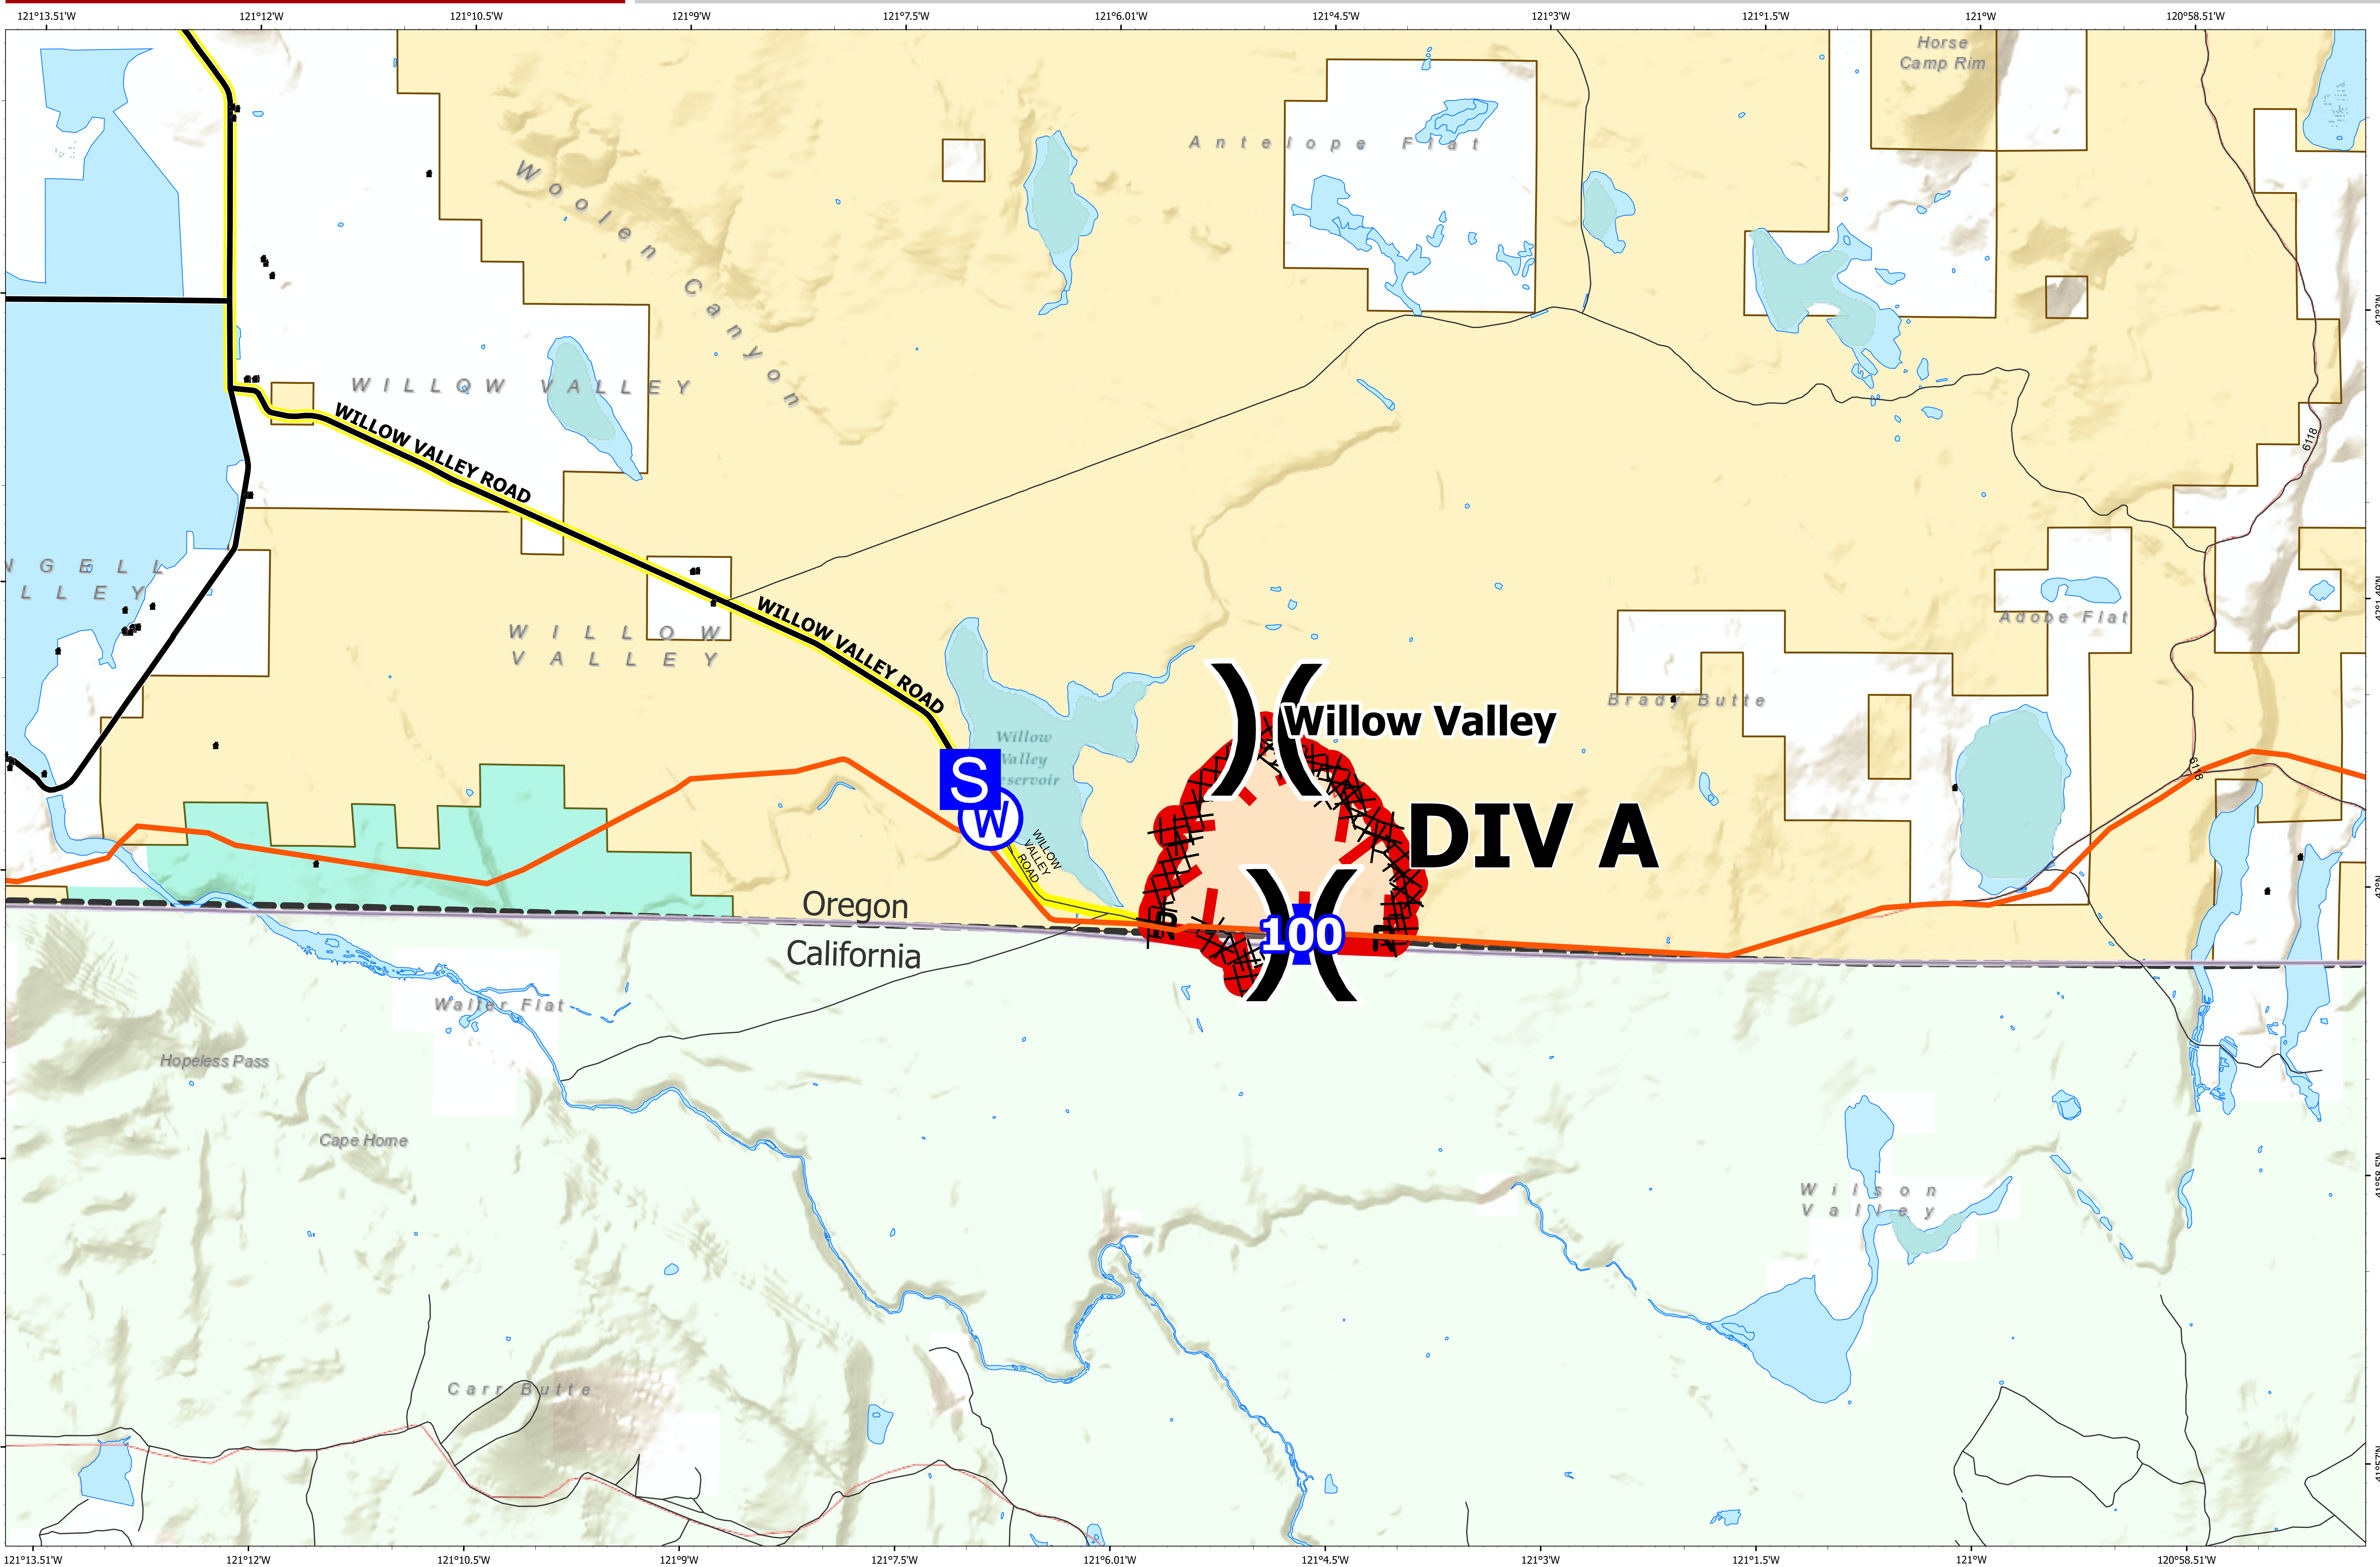

Briefing Map

Willow Valley

ORLAD210420

August 16, 2021
Day Shift

0 0.5 1 2 Miles

ODF Team 3 GIS
08/15/2021 2159
Acres from IR
North American 1983 Datum, LatLong Grid

Fox Cpx: 6,283 acres at 08/15/21 @ 20:23 hrs
Patton Meadow: 5,459 acres
Willow Valley: 824 acres

- Fire Area
- Completed Dozer Line
- Completed Road as Line
- Fire Edge
- Division Break
- S Drop Point
- W Staging Area
- W Water Source
- Structures
- Travel Route
- Paved
- All weather
- Natural Gas Pipelines
- USDA Forest Service
- US_Western_States_100k