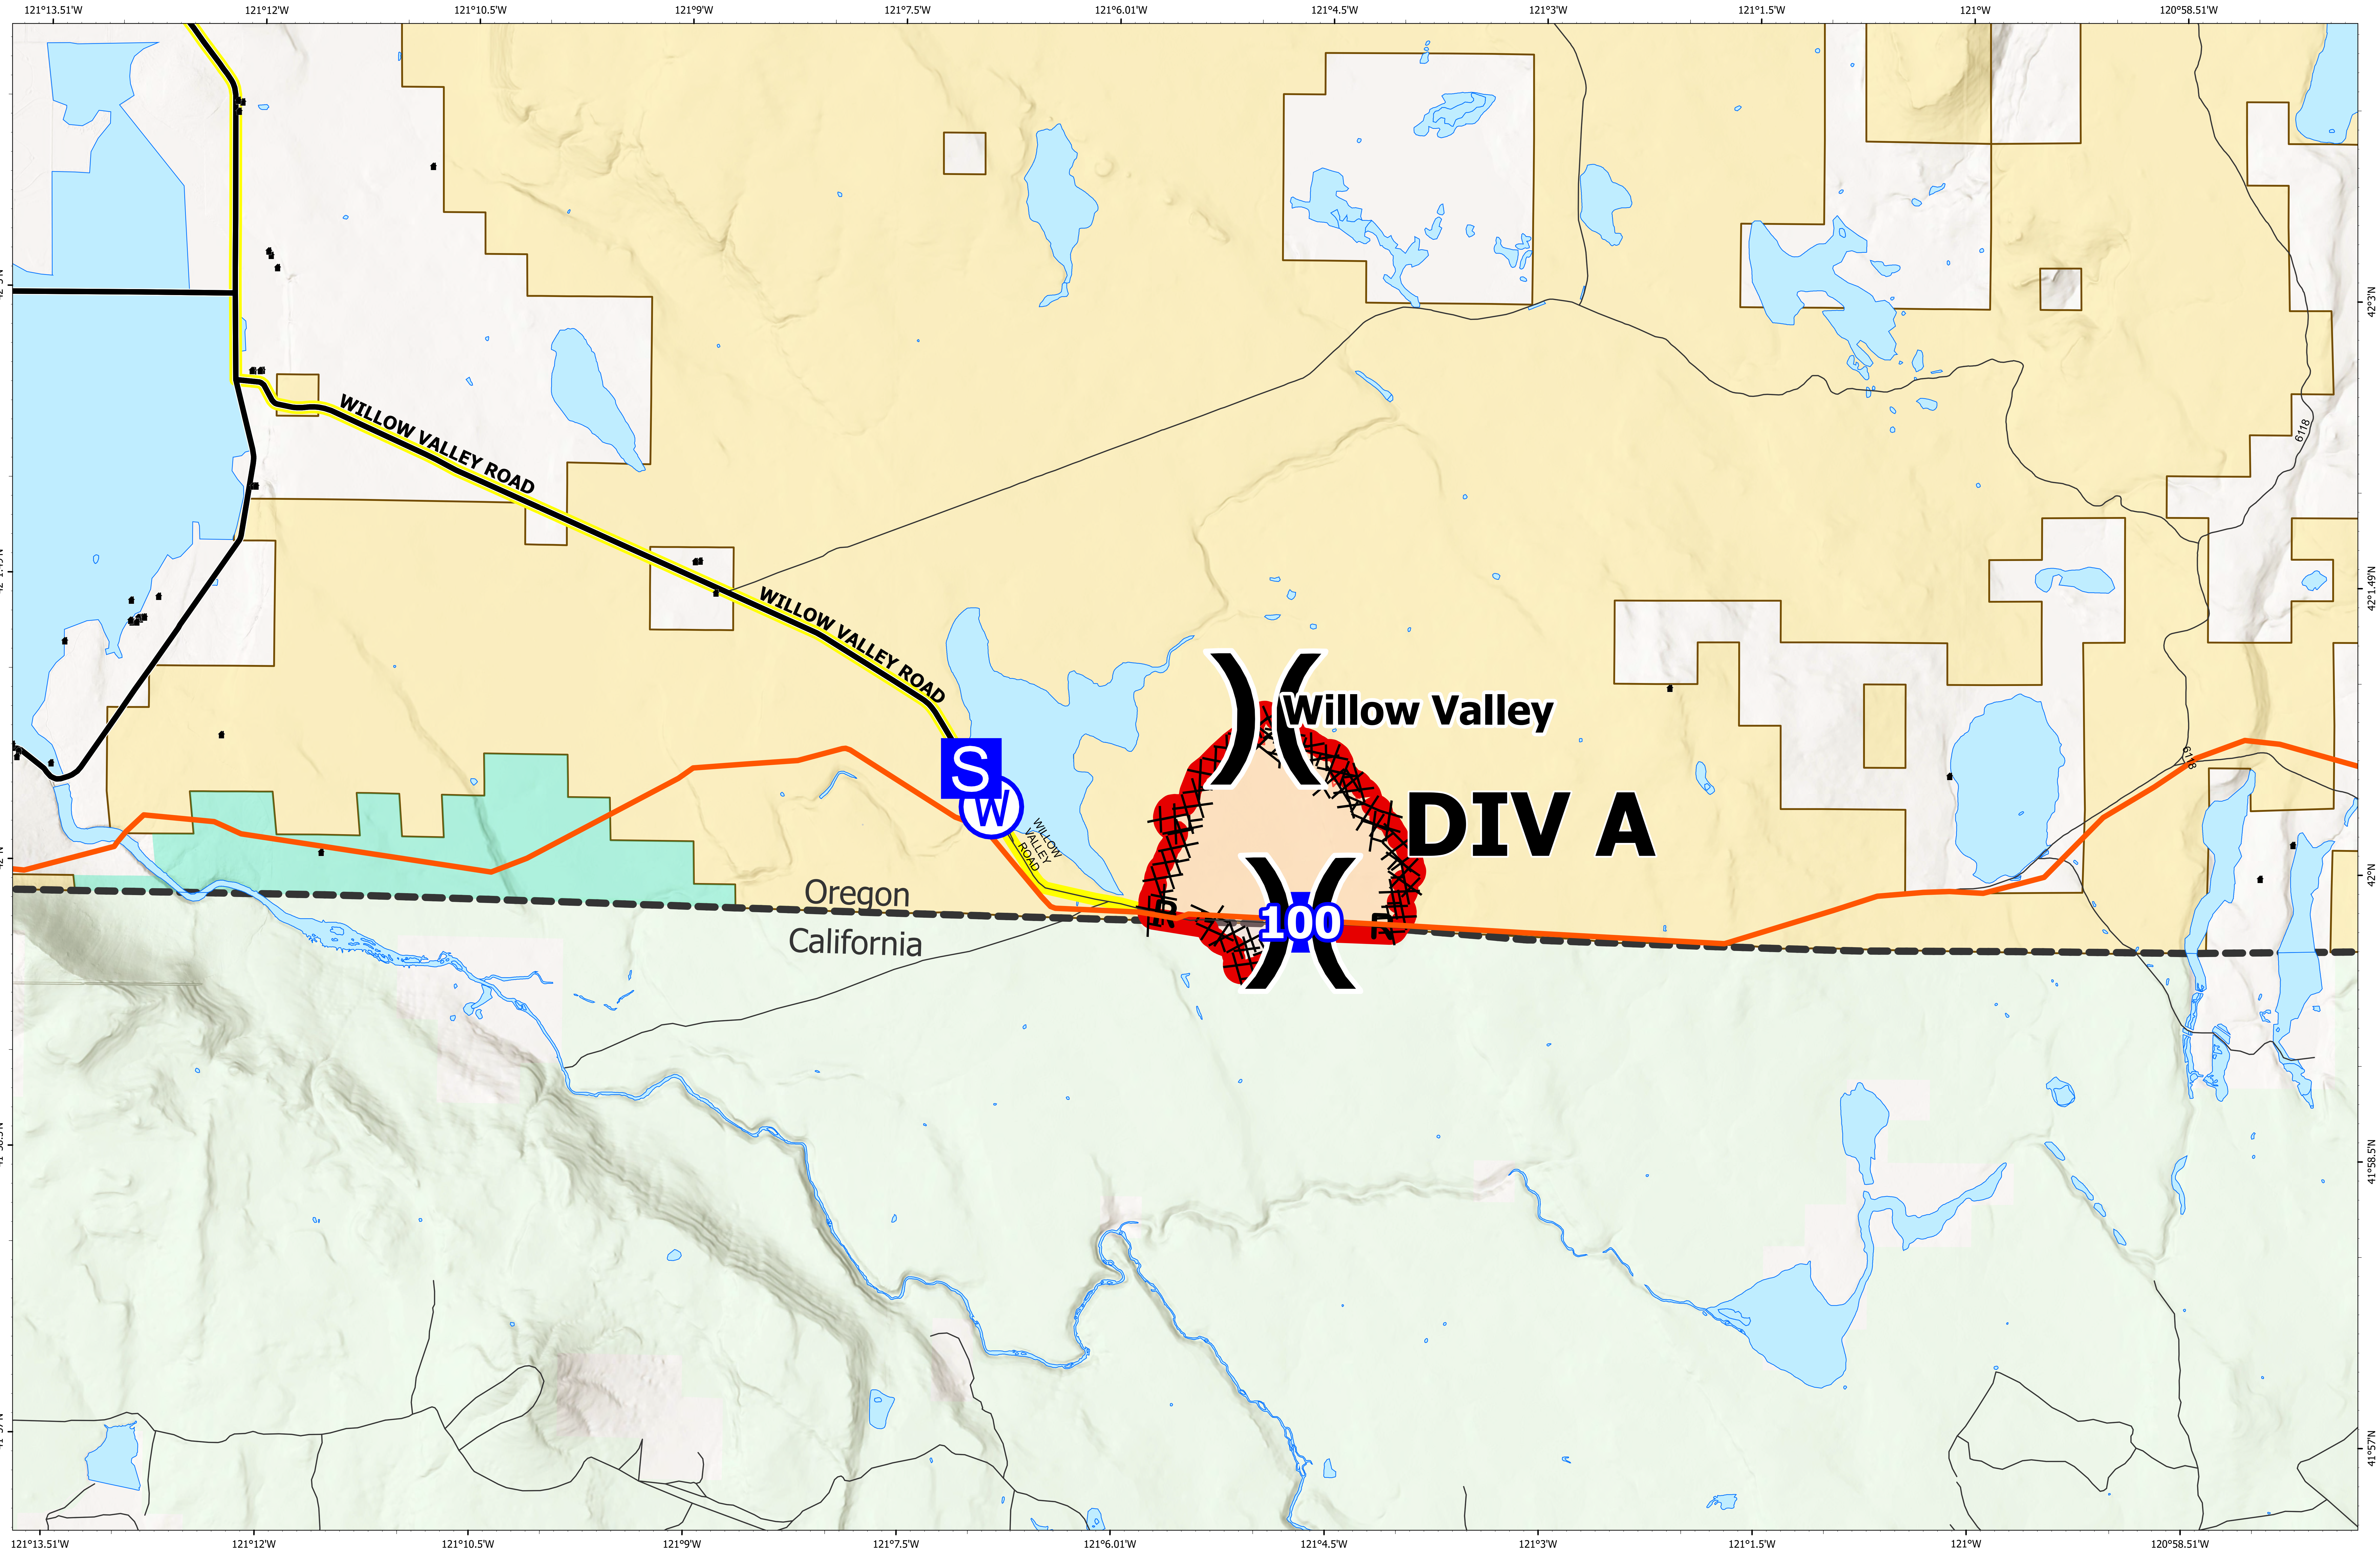

Briefing Map

Willow Valley

ORLAD210420

August 16, 2021
Night Shift

ODF Team 3 GIS
08/16/2021 1230
Acres from IR
North American 1983 Datum, Lat/Long Grid

Fox Cpx: 6,853 acres at 08/15/21 @ 20:23 hrs
Patton Meadow: 6,029 acres
Willow Valley: 824 acres

- Fire Area
- Completed Dozer Line
- Completed Road as Line
- Division Break
- S Drop Point
- W Staging Area
- 100 Water Source
- Structures
- Travel Route
- Paved
- All weather
- Natural Gas Pipelines
- USDA Forest Service
- State Boundary

Scan to download maps

Use the camera on a mobile device