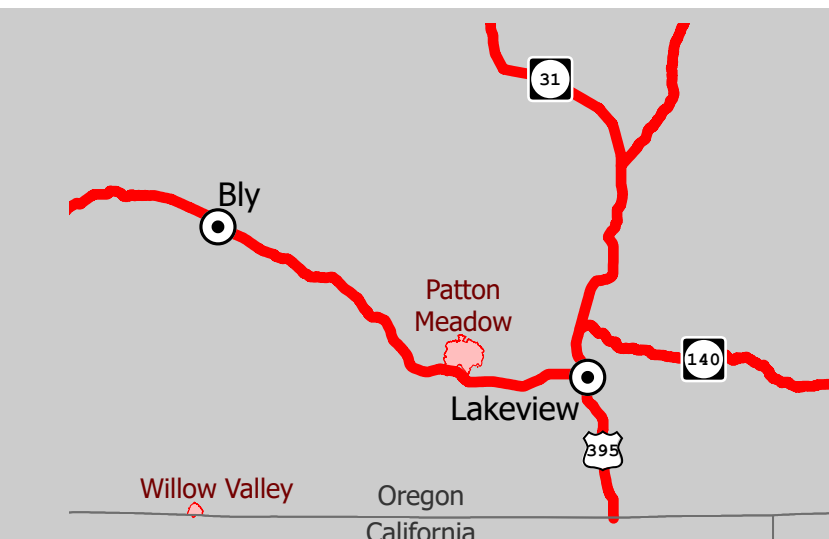

Briefing Map

Willow Valley

ORLAD210420

August 16, 2021
Night Shift

ODF Team 3 GIS
08/16/2021 1230
Acres from IR
North American 1983 Datum, Lat/Long Grid

Fox Cpx: 6,853 acres at 08/15/21 @ 20:23 hrs
Patton Meadow: 6,029 acres
Willow Valley: 824 acres

- Fire Area
- Completed Dozer Line
- Completed Road as Line
- Division Break
- S Drop Point
- W Staging Area
- 100 Water Source
- Structures
- Travel Route
- Paved
- All weather
- Natural Gas Pipelines
- USDA Forest Service
- State Boundary

Scan to download maps

Use the camera on a mobile device