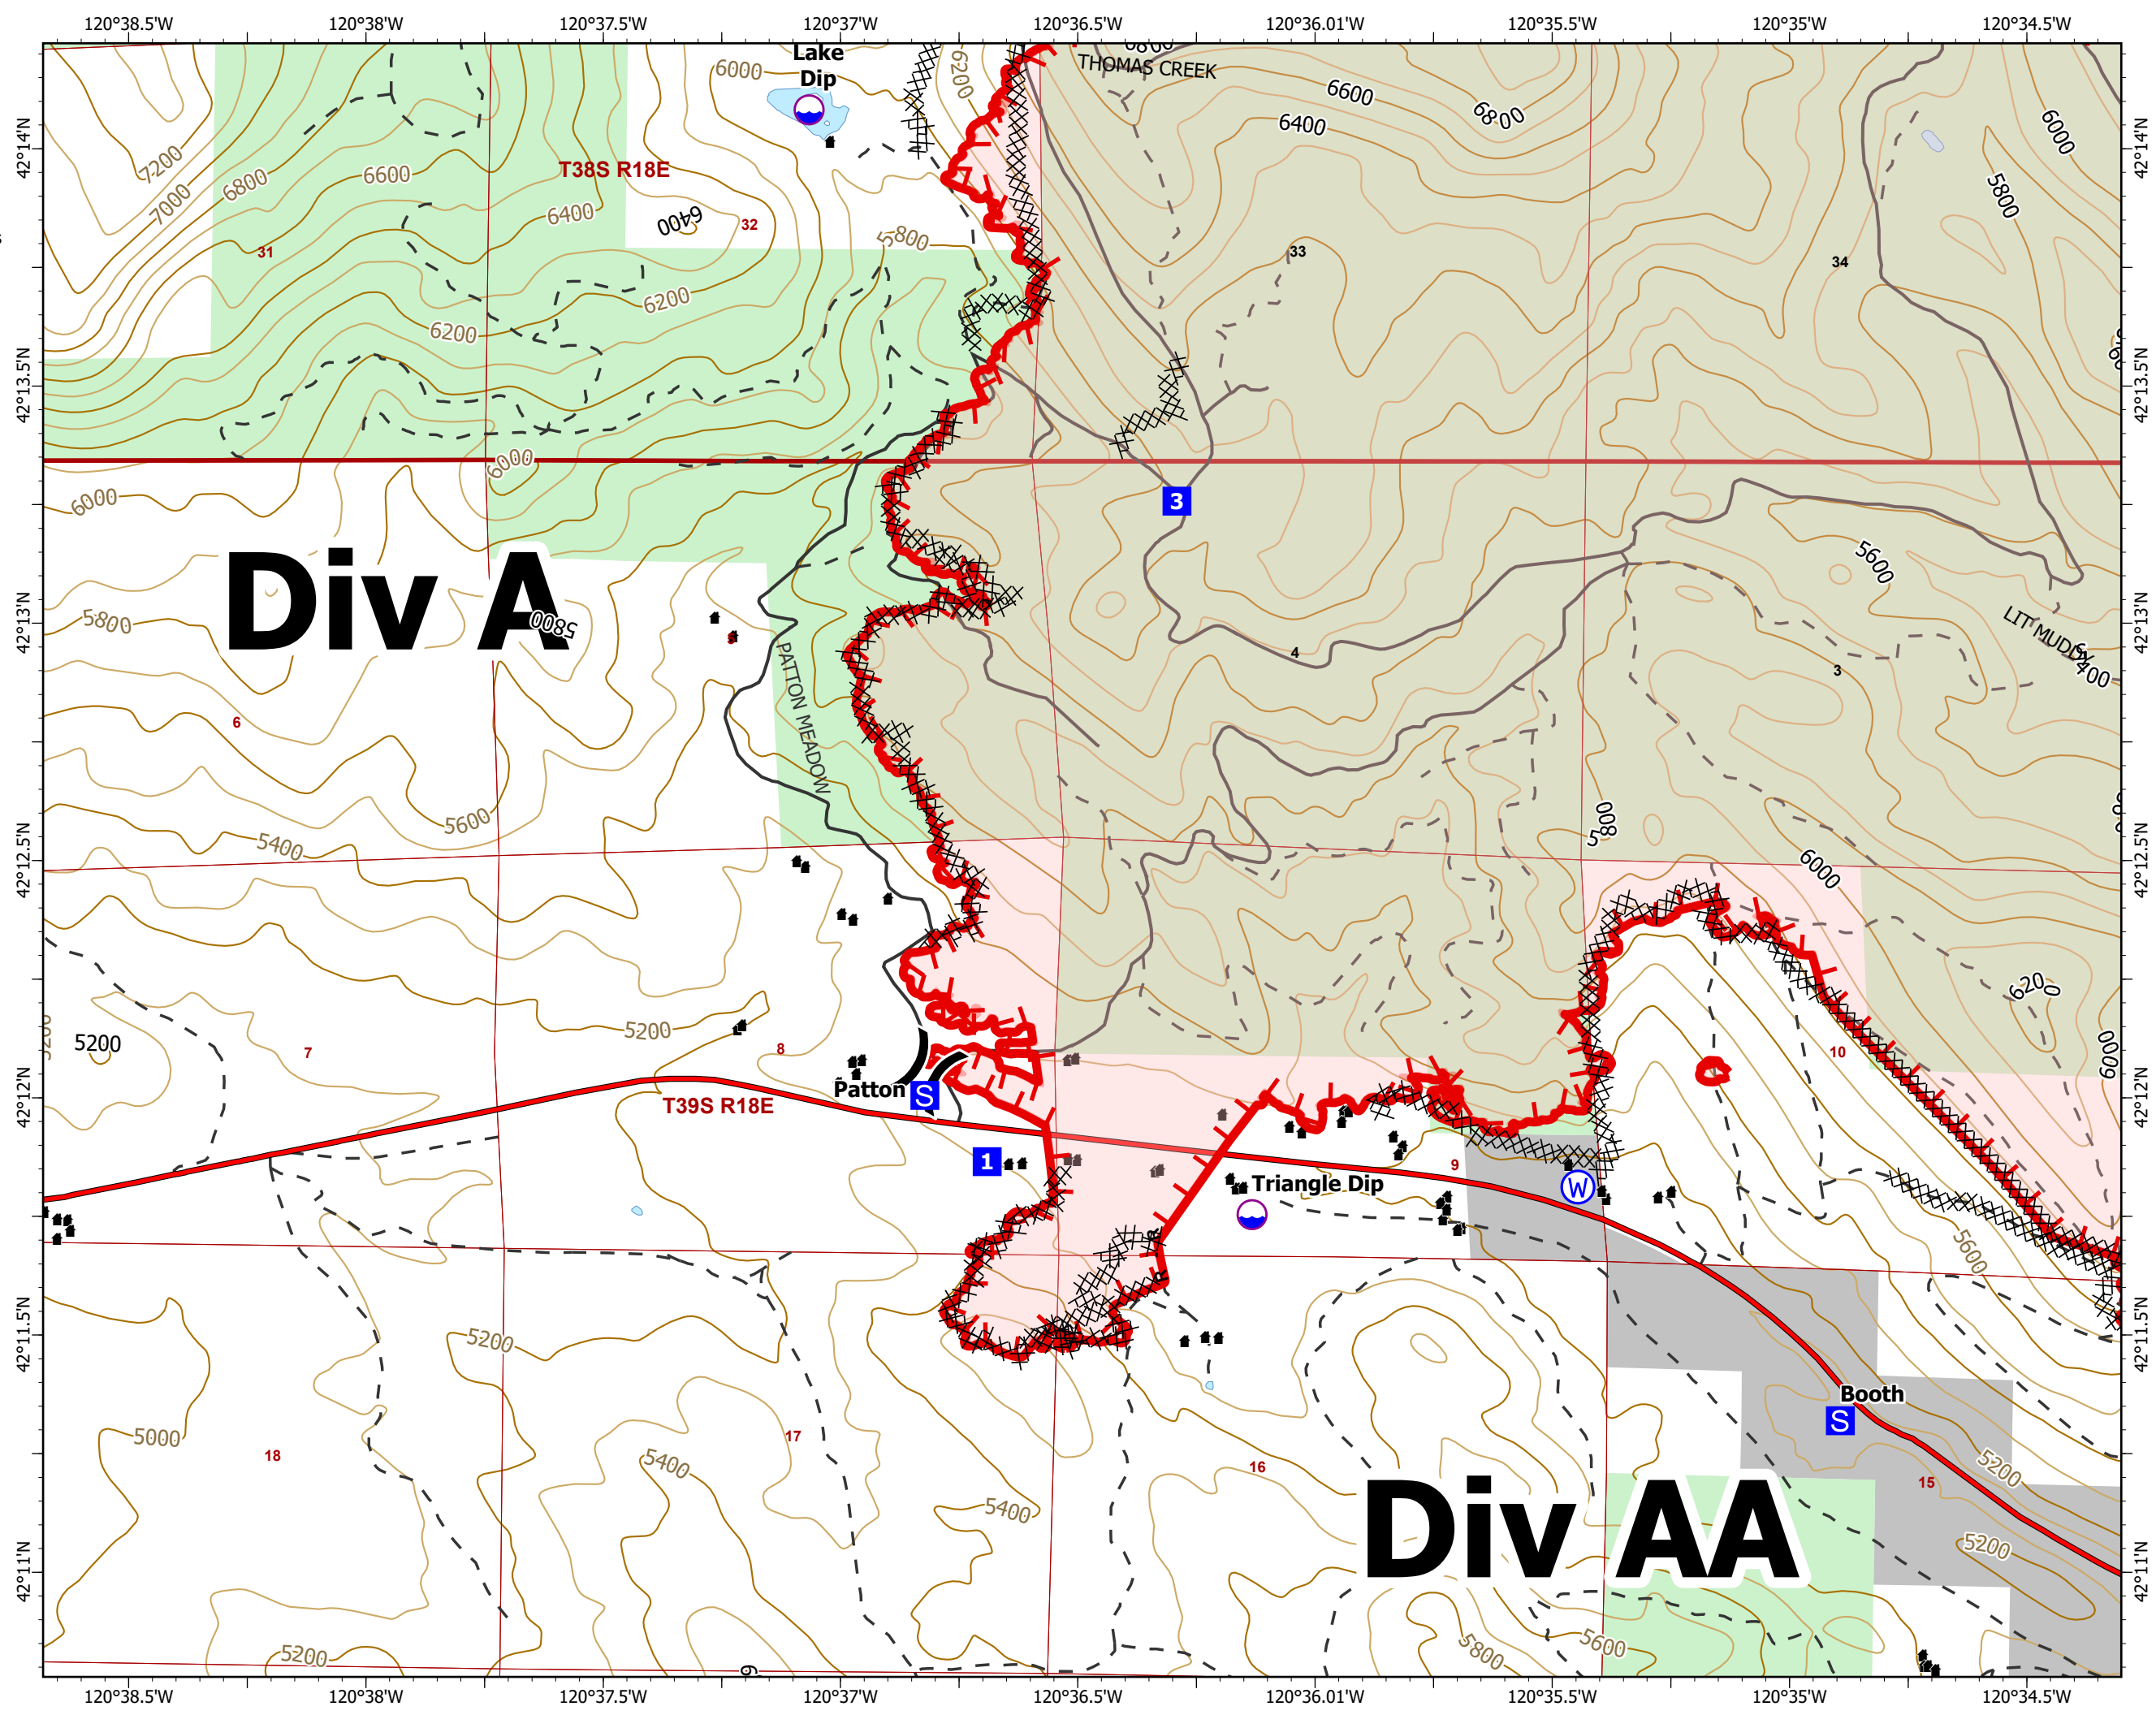

ODF IMT 3
08/16/2021 1214
Acres from IR
WGS 1984 Datum. LatLong Grid