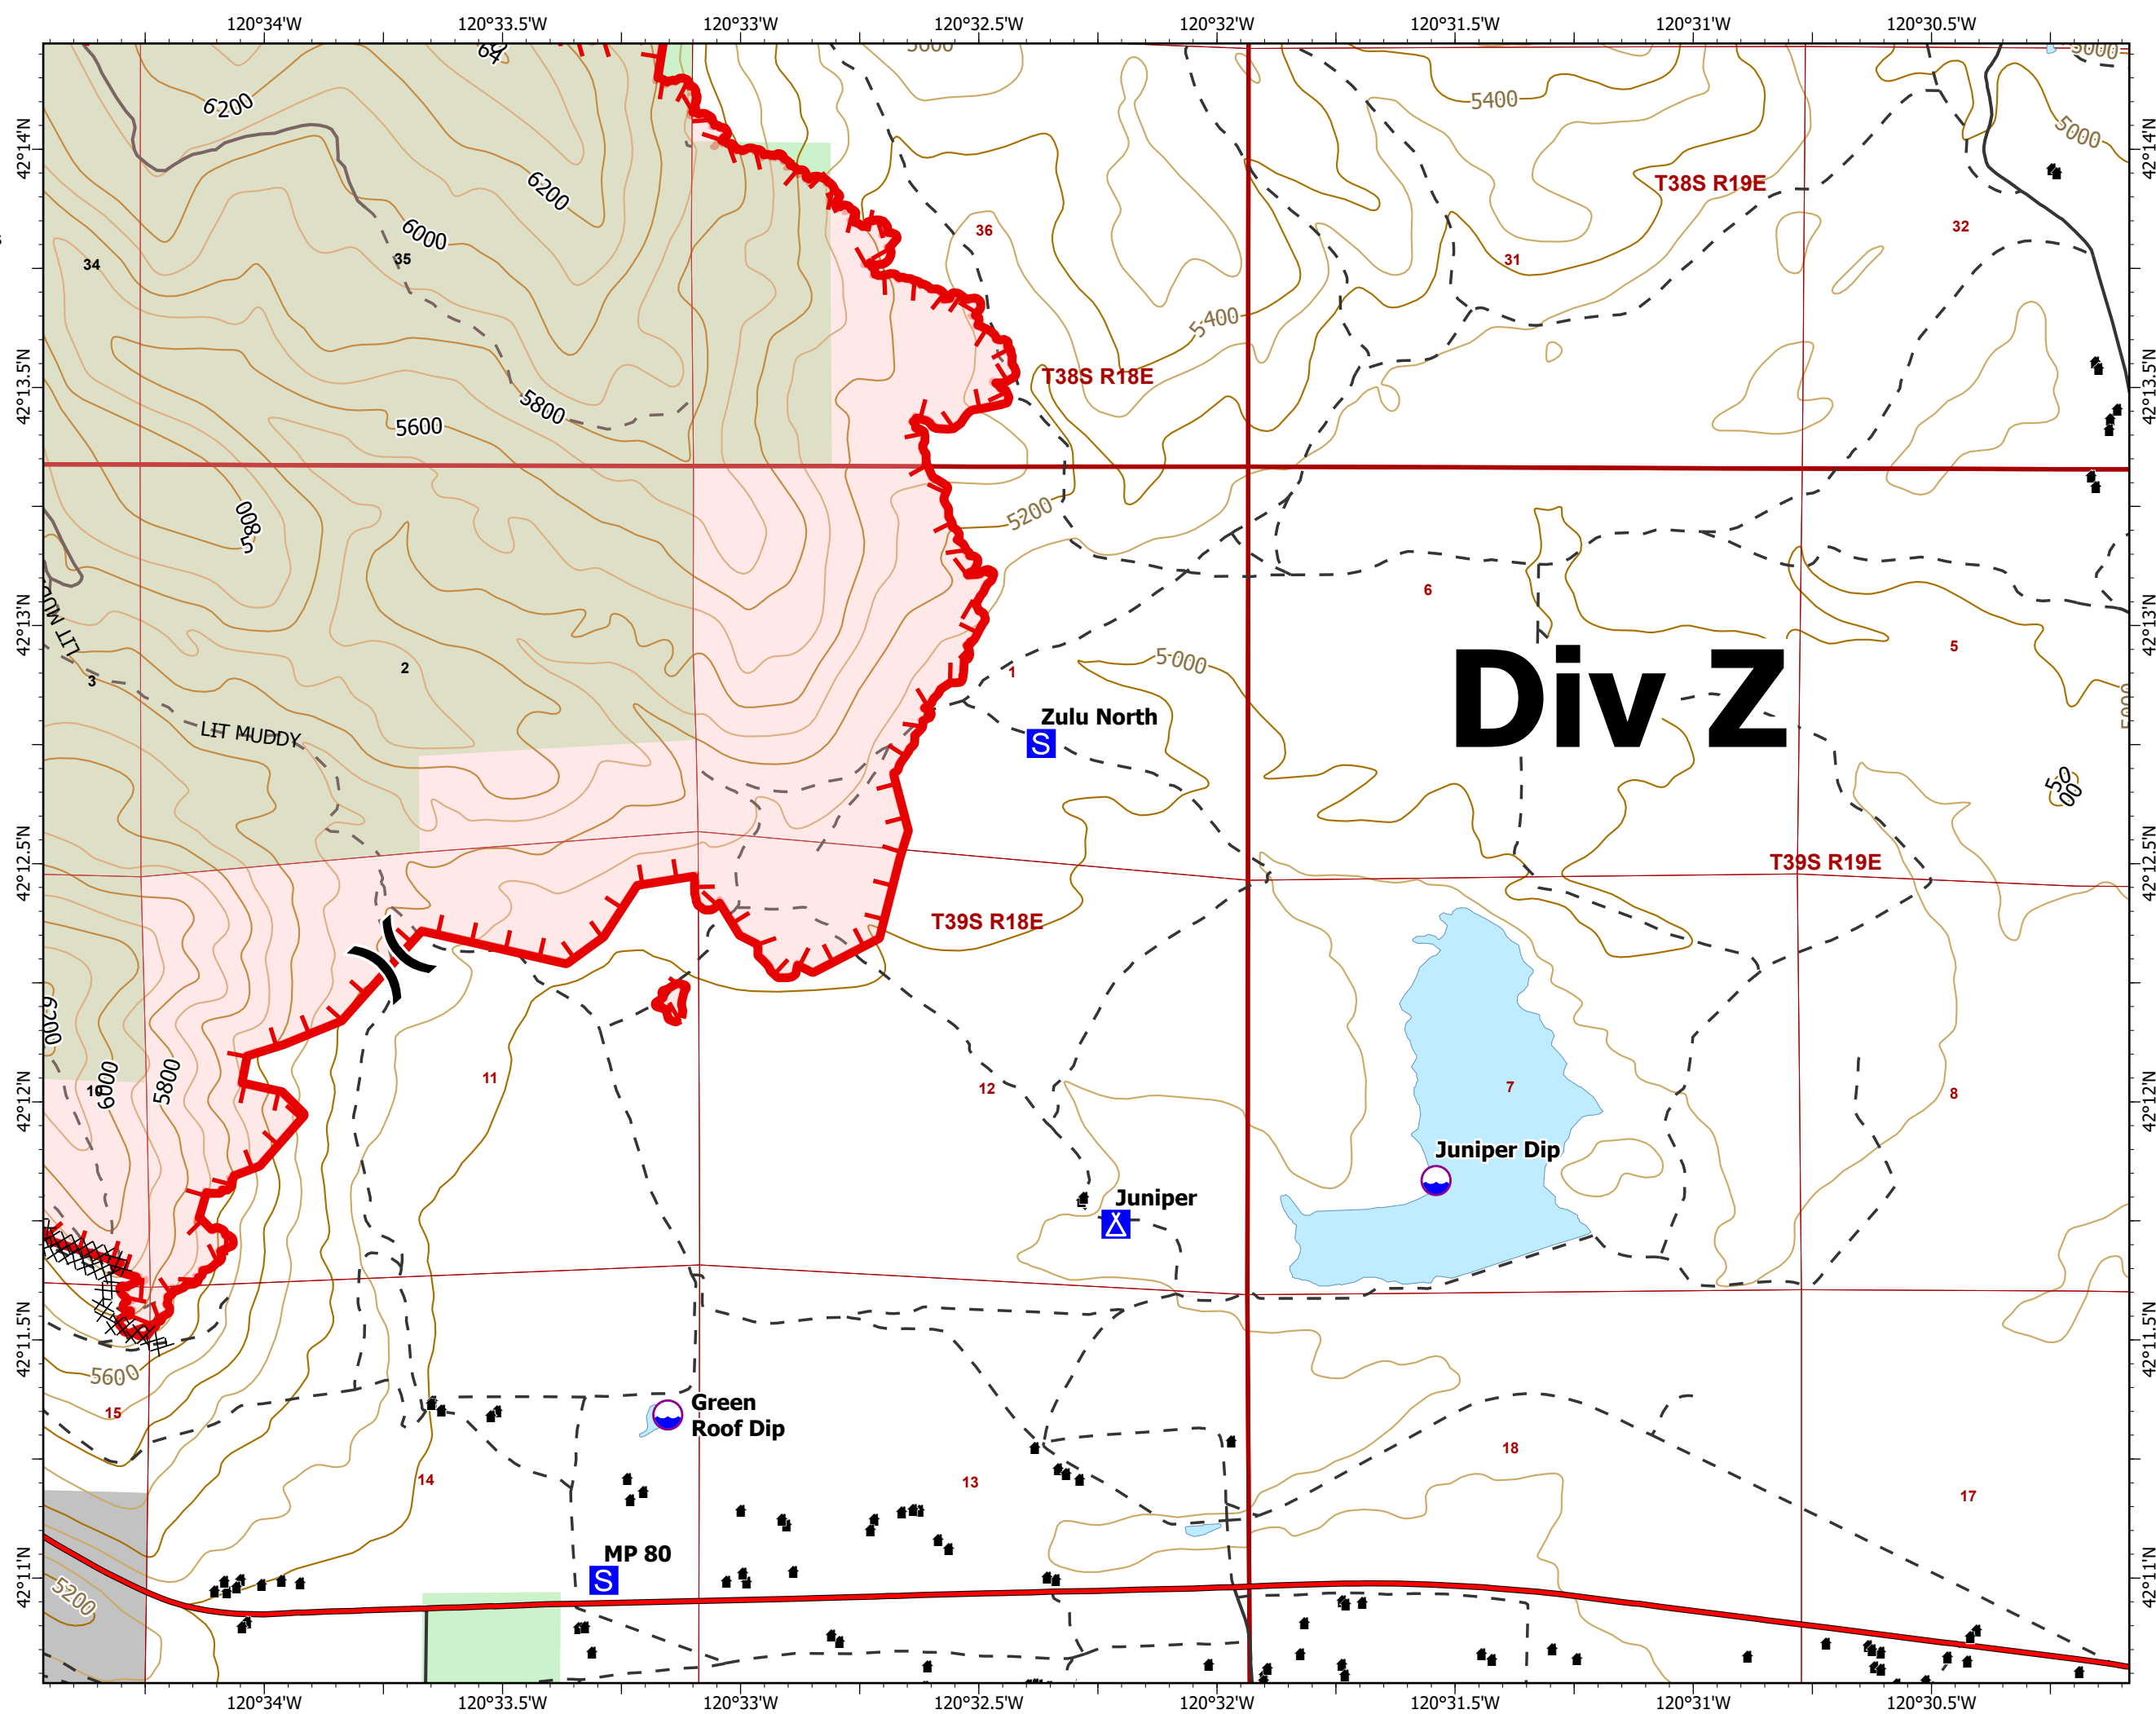

ODF IMT 3
08/16/2021 1214
Acres from IR
WGS 1984 Datum. LatLong Grid