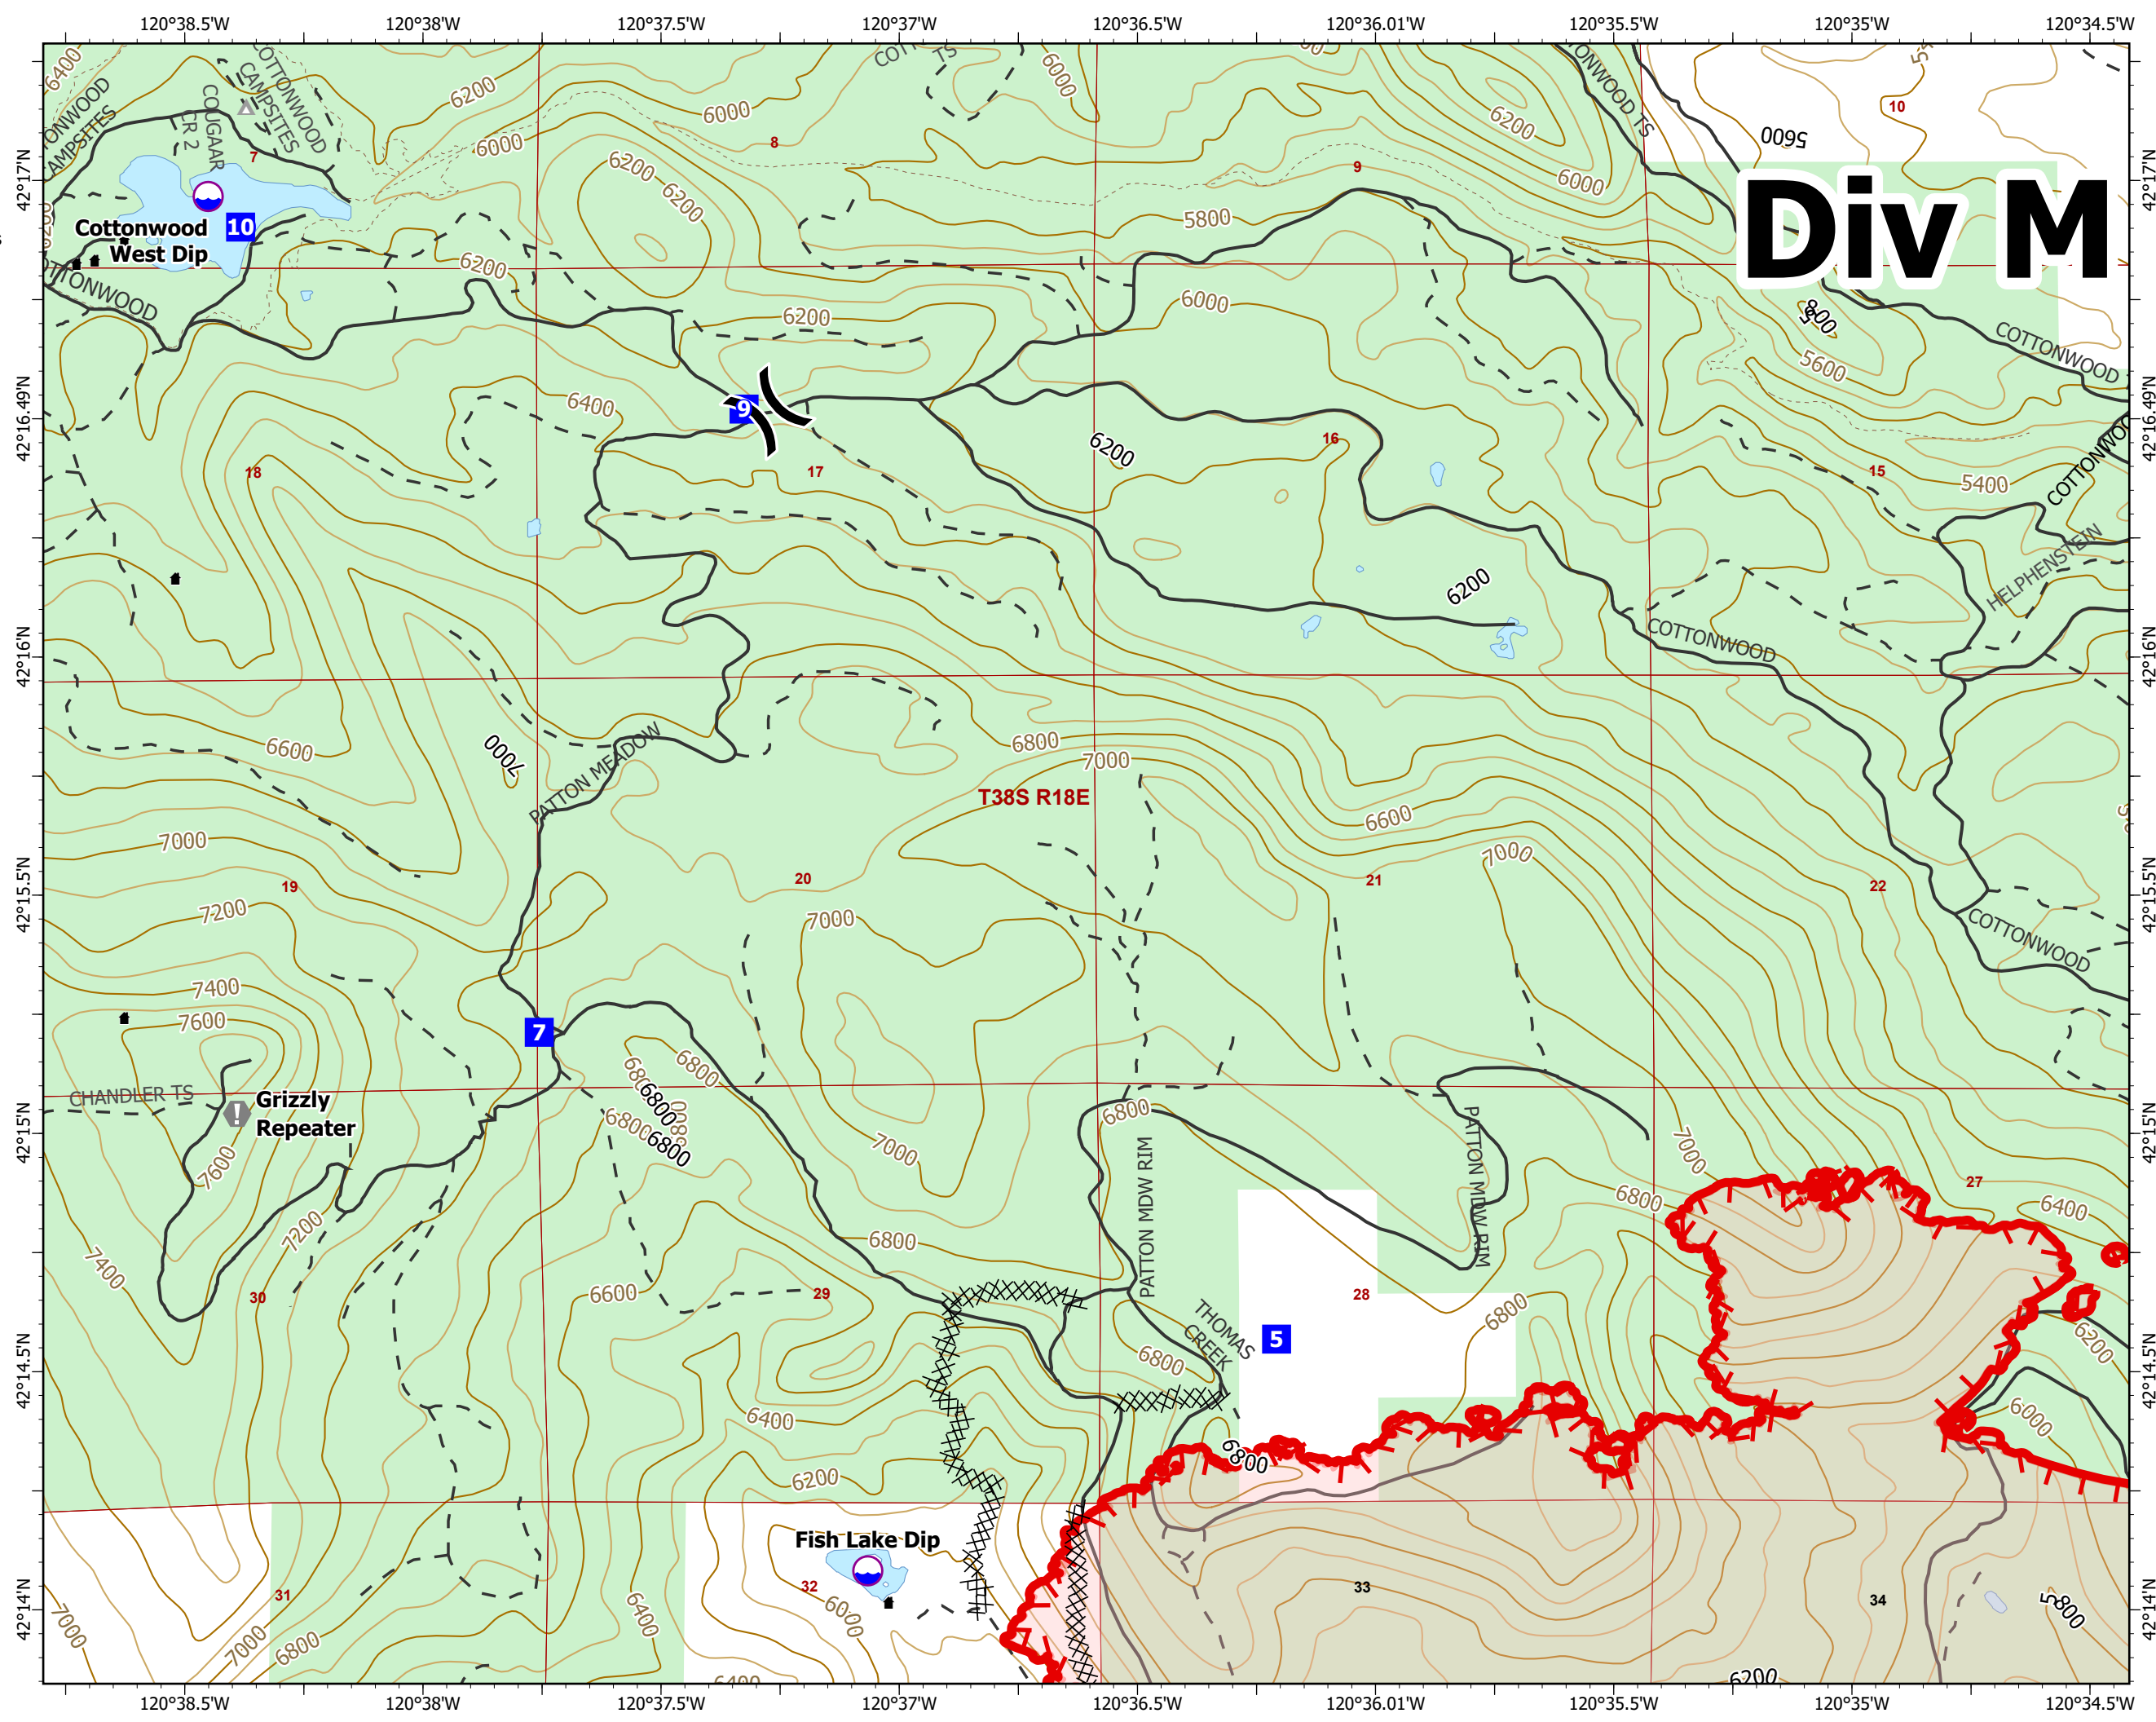

ODF IMT 3
08/16/2021 1214
Acres from IR
WGS 1984 Datum. LatLong Grid