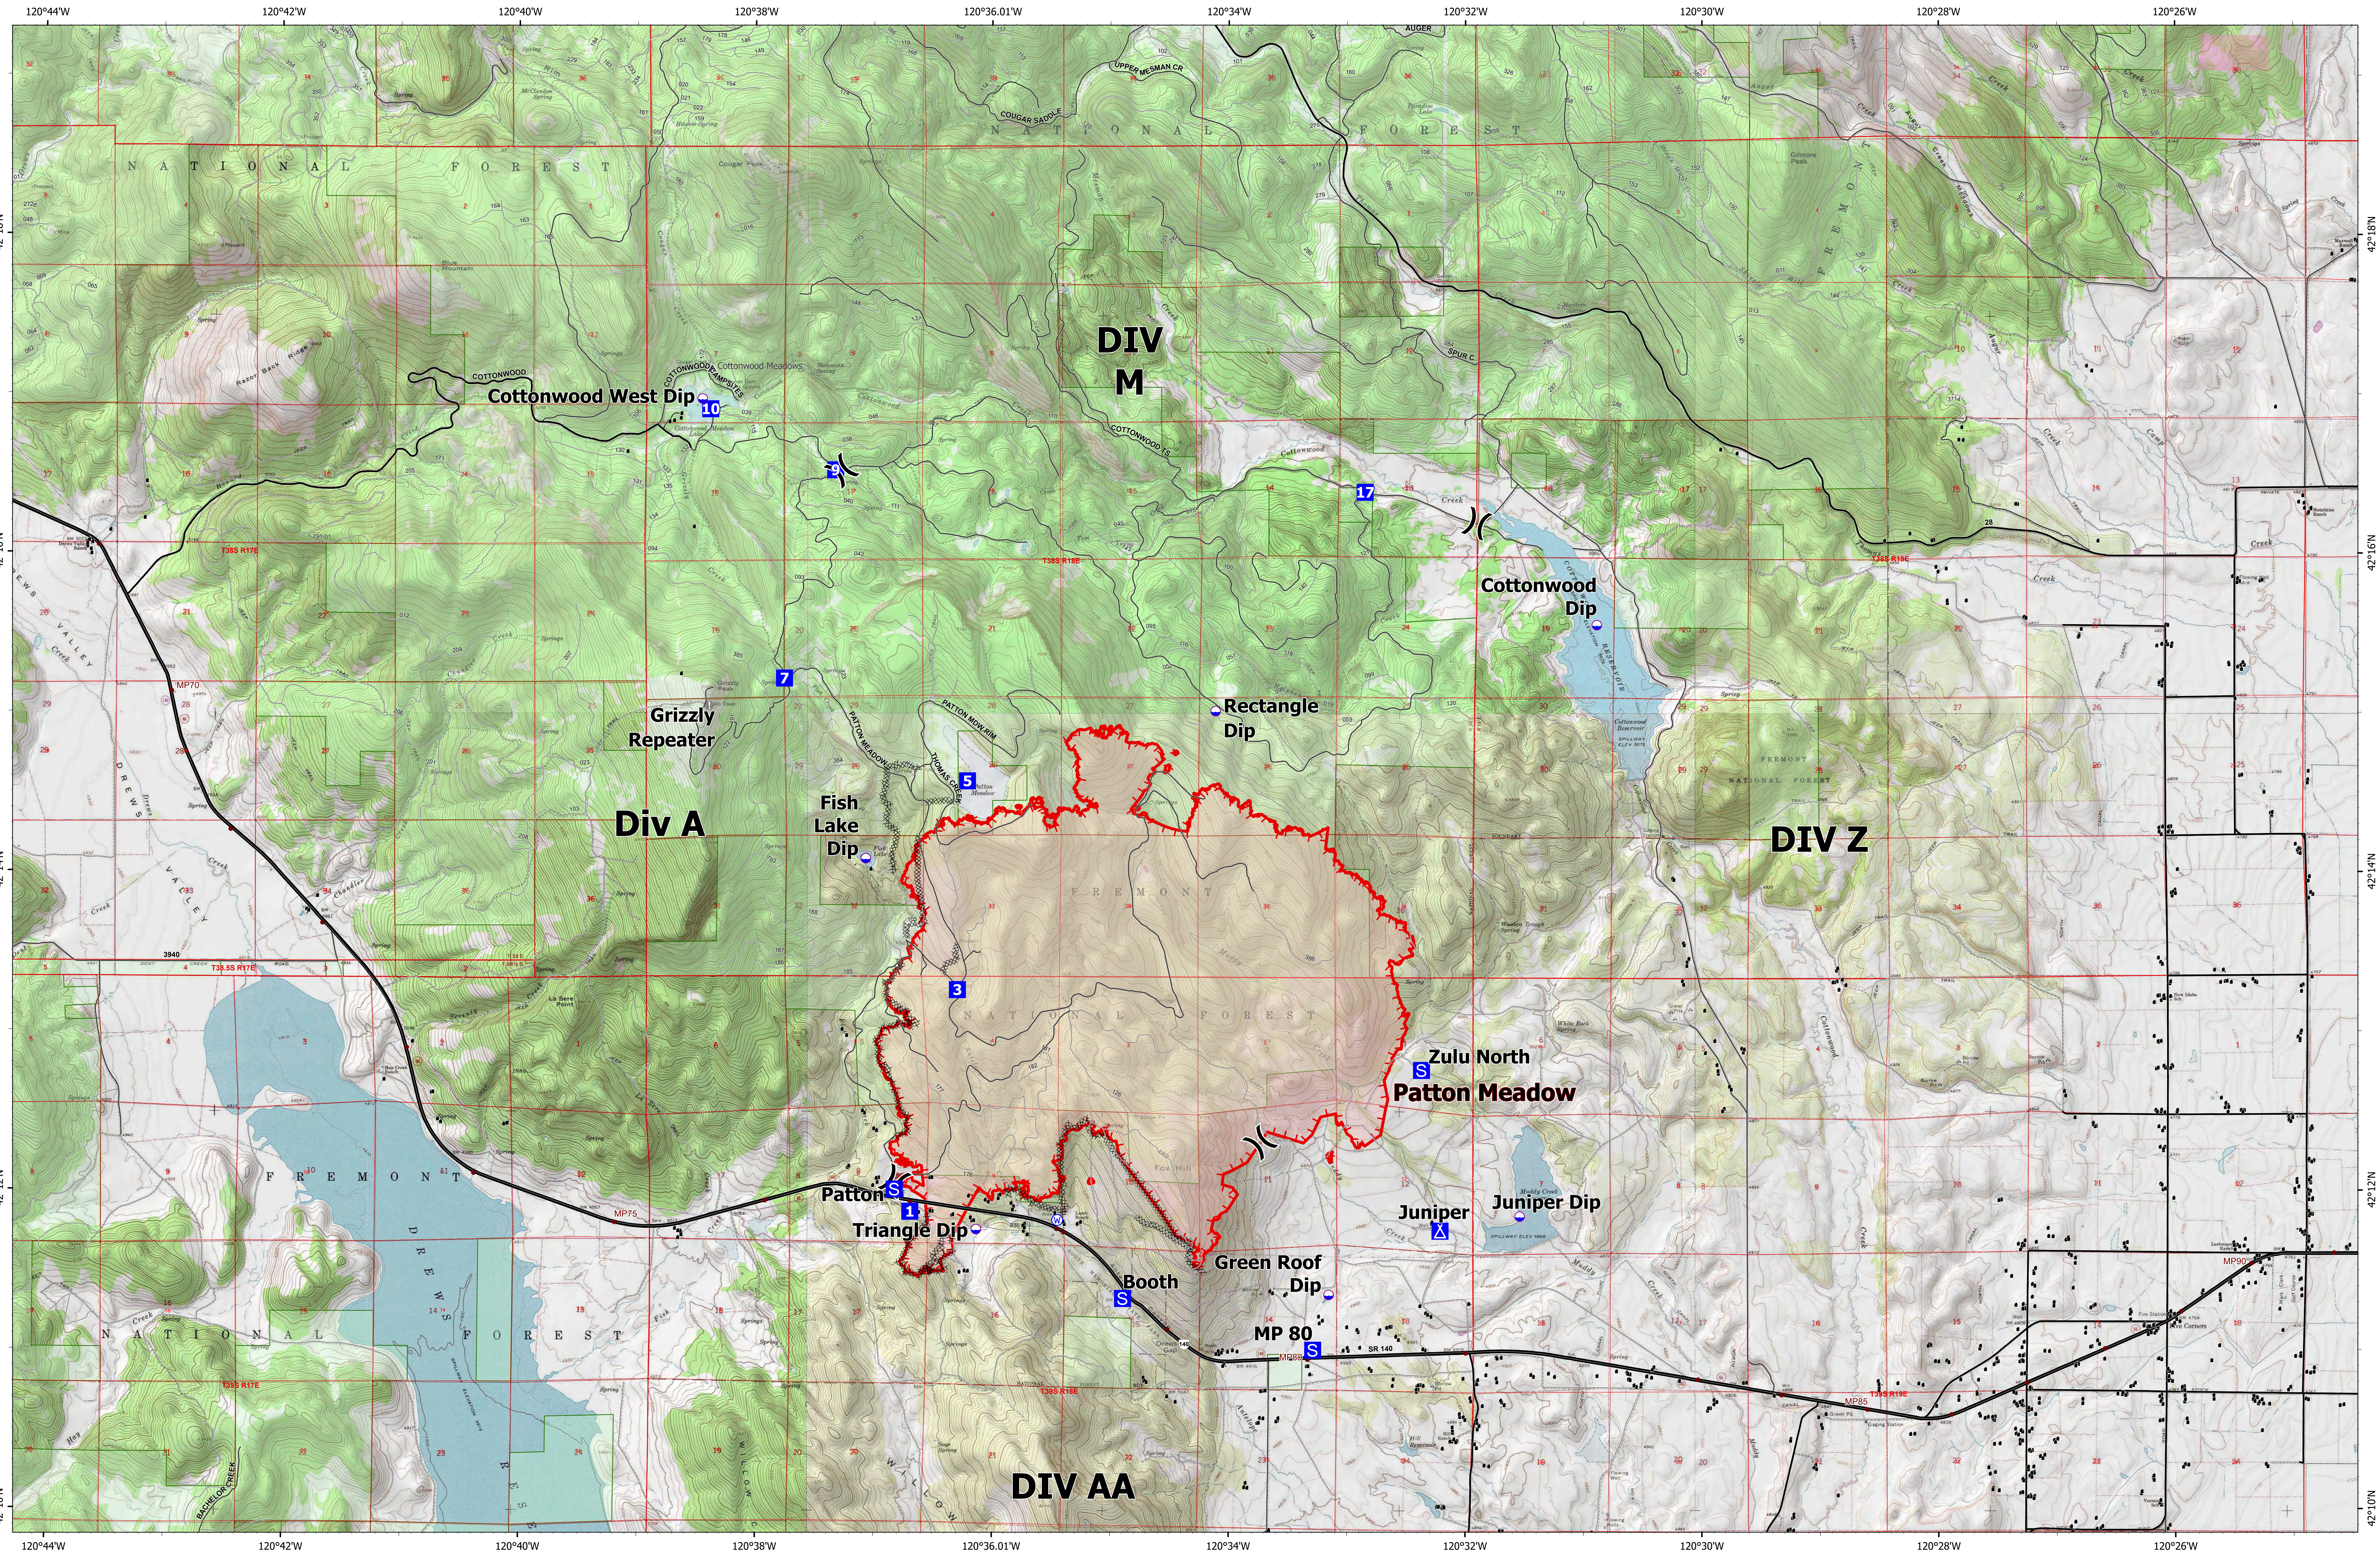

OPS Map

Patton Meadow

ORFWF210419

August 16, 2021
Night Shift

ODF Team 3 GIS
08/16/2021 12:46
Acres from IR

Fox Cpx: 6,853 acres at 08/15/21 @ 20:23 hrs
Patton Meadow: 6,029 acres
Willow Valley: 824 acres

- Fire Area
- Completed Dozer Line
- Completed Road as Line
- Fire Edge
- Dip Site
- Division Break
- D Drop Point
- A Camp
- S Staging Area
- V Value at Risk
- W Water Source
- Structures
- Oregon Department of State Lands
- Oregon Parks and Recreation Department
- US Forest Service
- State Boundary