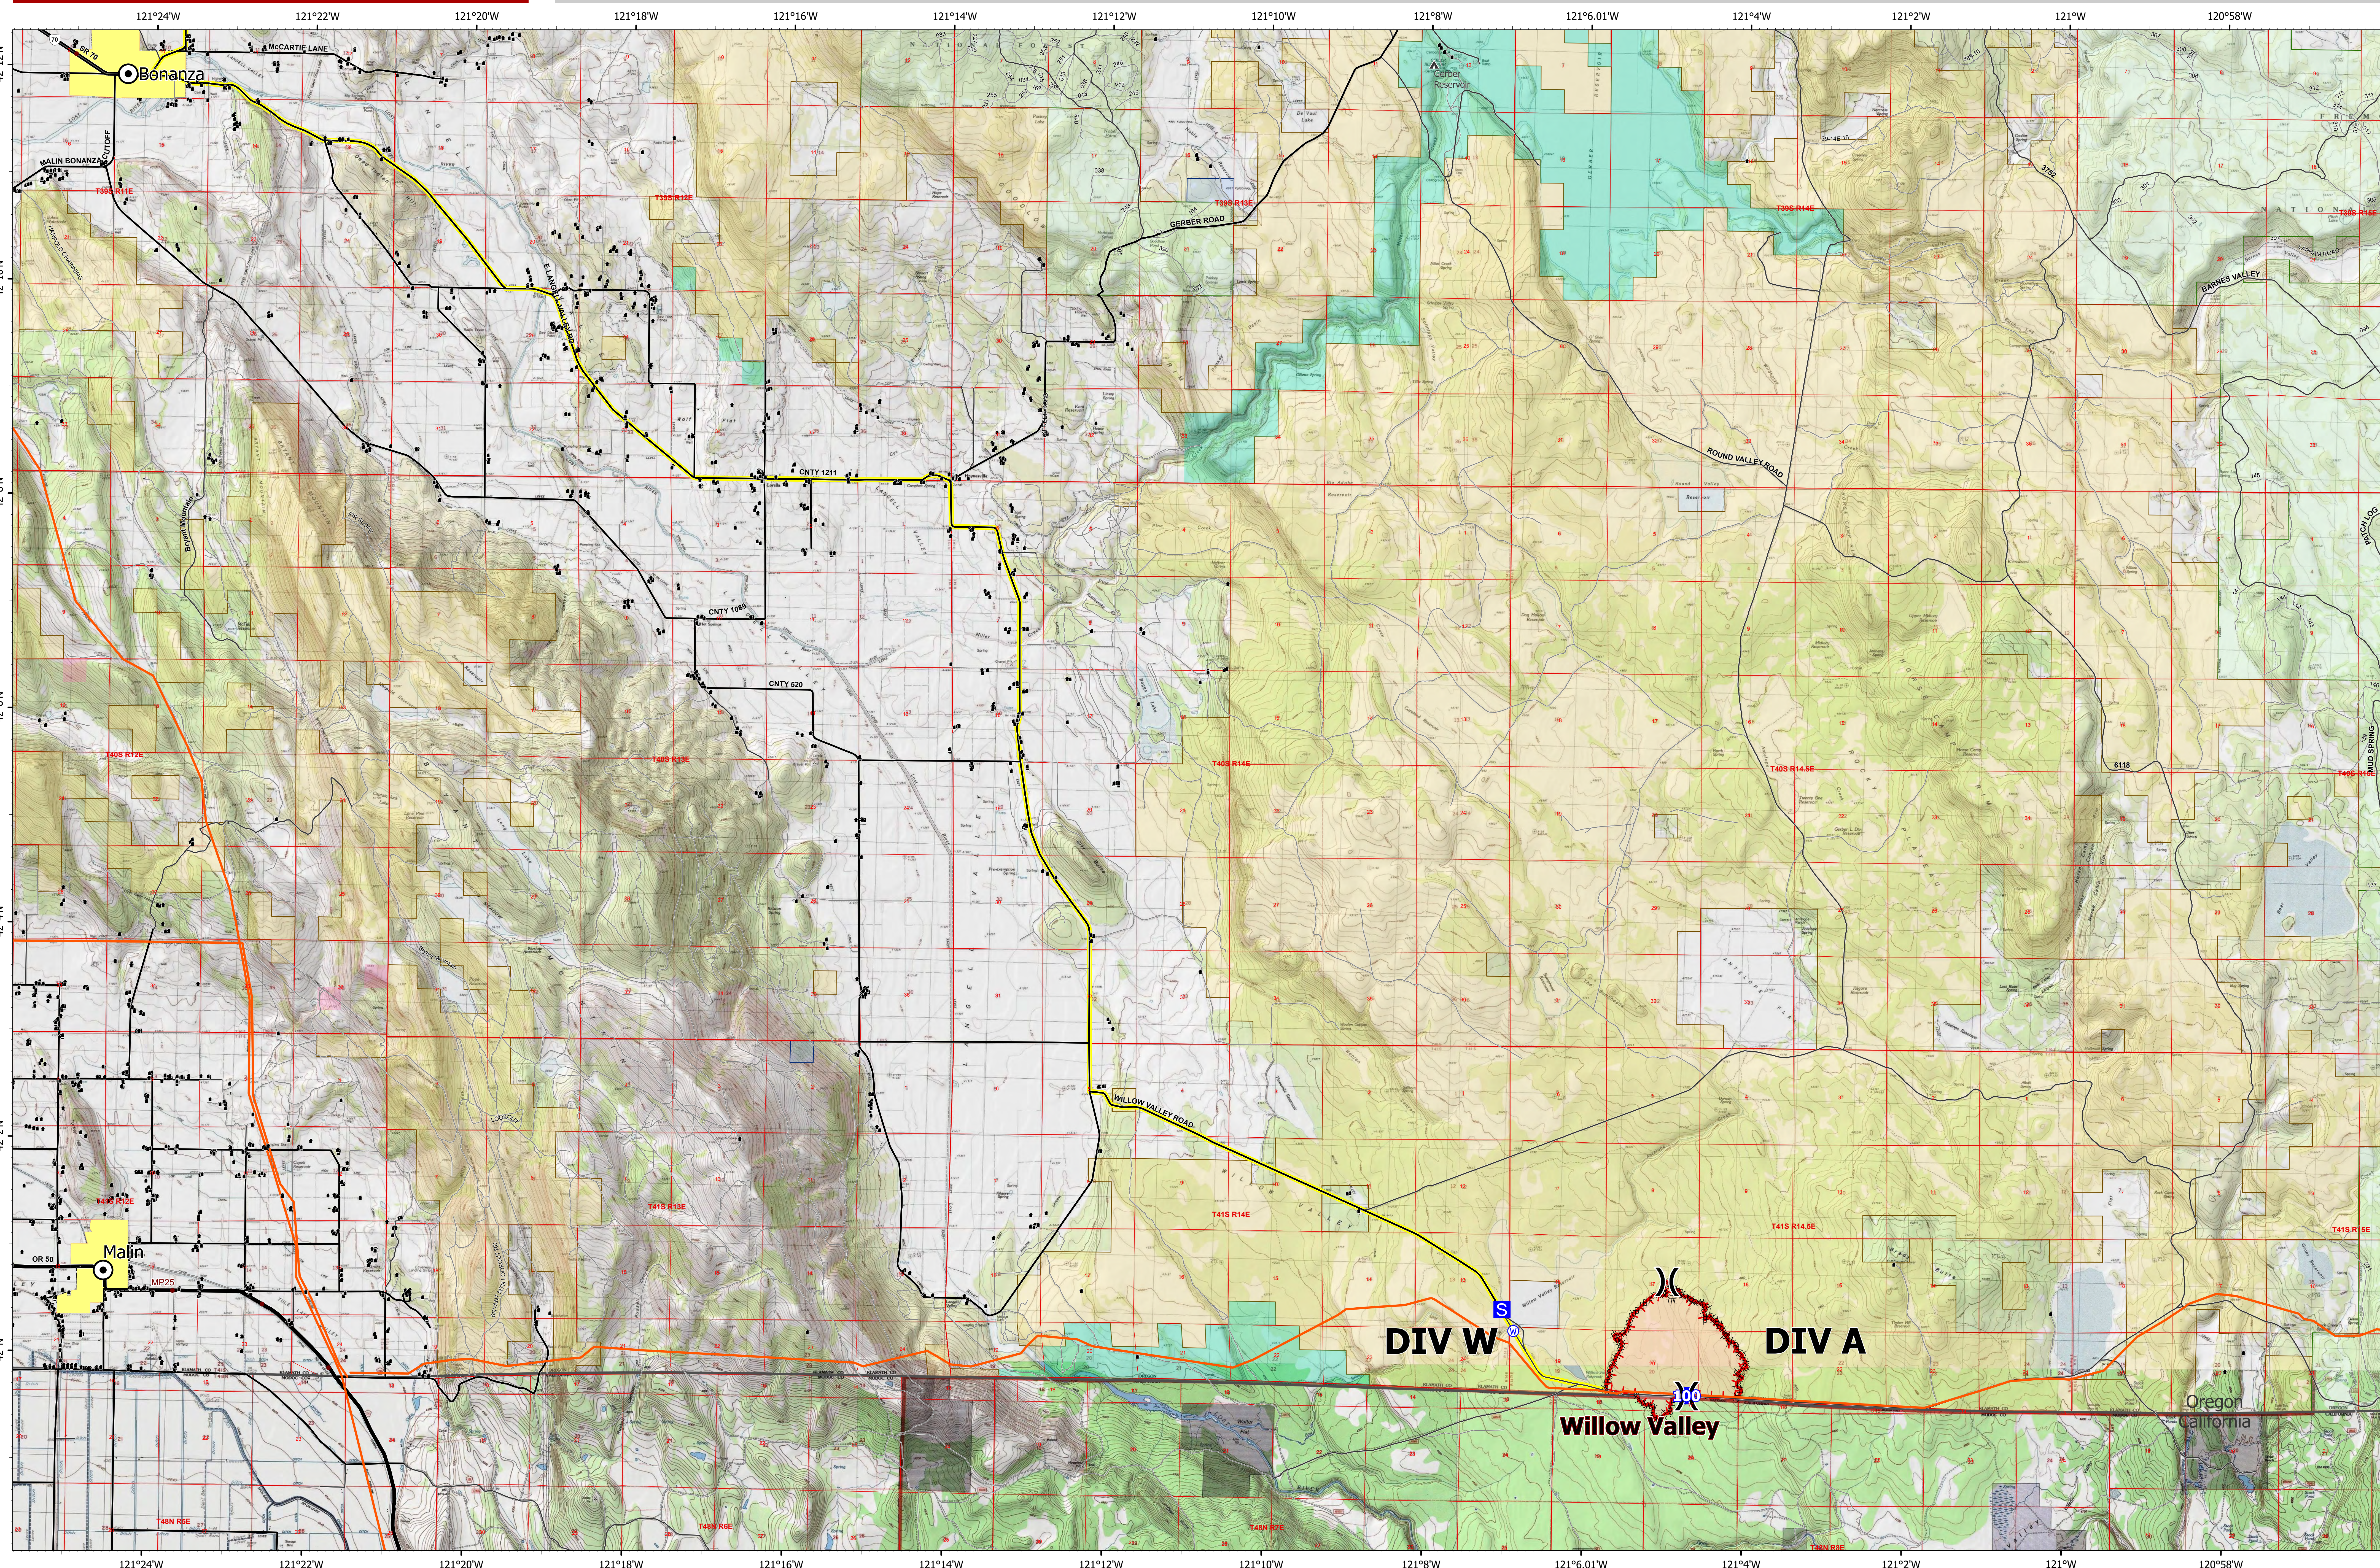

# OPS Map

# Willow Valley

# ORLAD210420

August 16, 2021  
Day Shift

ODF Team 3 GIS  
08/15/2021 2:56  
Acres from IR

Fox Cpx: 6,283 acres at 08/15/21 @ 20:23 hrs  
Patton Meadow: 5,459 acres  
Willow Valley: 824 acres

- Fire Area
- Completed Dozer Line
- Completed Road as Line
- Fire Edge
- Division Break
- Drop Point
- Staging Area
- Water Source
- Structures
- Natural Gas Pipelines
- Oregon Department of Forestry
- Oregon Department of State Lands
- US Bureau of Land Management
- US Forest Service
- Other Federal Lands
- Travel Boundary

Scan to download maps

Use the camera on a mobile device