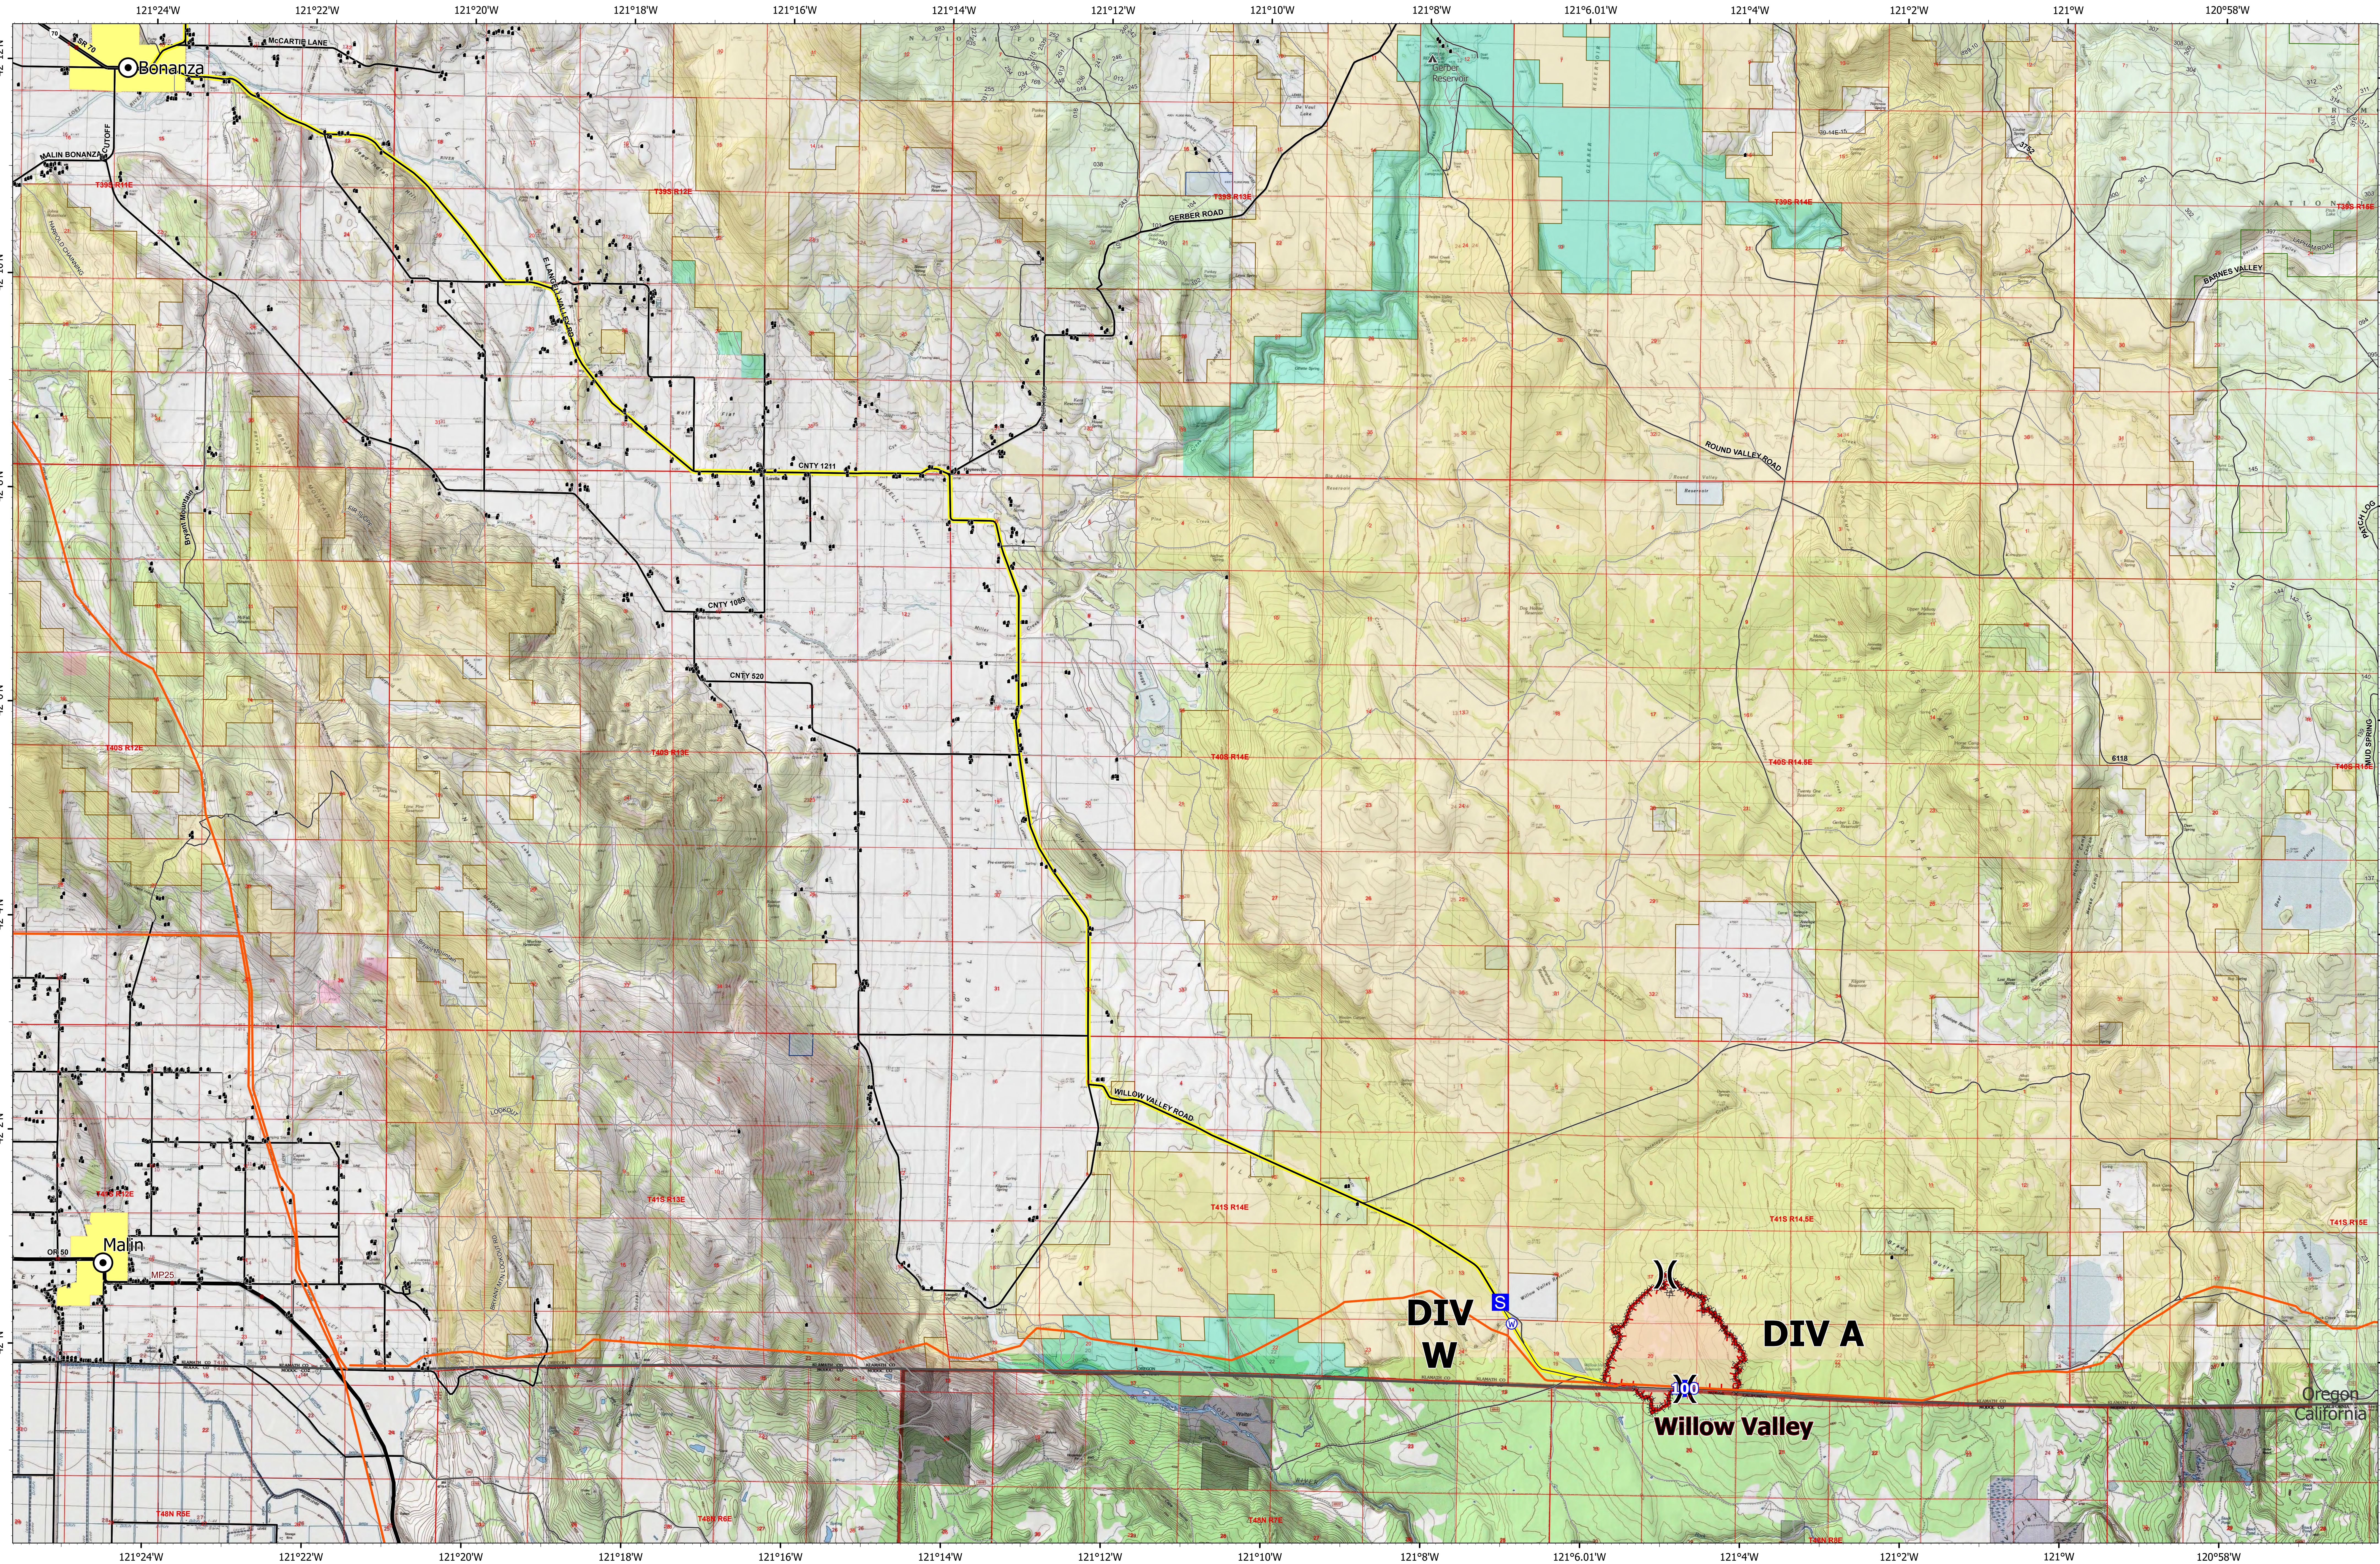

OPS Map

Willow Valley

ORLAD210420

August 16, 2021
Night Shift

0 0.5 1 2 Miles

ODF Team 3 GIS
08/16/2021 12:51
Acres from IR

Fox Cpx: 6,853 acres at 08/15/21 @ 20:23 hrs
Patton Meadow: 6,029 acres
Willow Valley: 824 acres

- Fire Area
- Completed Dozer Line
- Completed Road as Line
- Fire Edge
- Division Break
- S Drop Point
- W Staging Area
- W Water Source
- Structures
- Natural Gas Pipelines

- Oregon Department of Forestry
- Oregon Department of State Lands
- US Bureau of Land Management
- US Forest Service
- Other Federal Lands

- Travel Route
- State Boundary

Scan to download maps

Use the camera on a mobile device