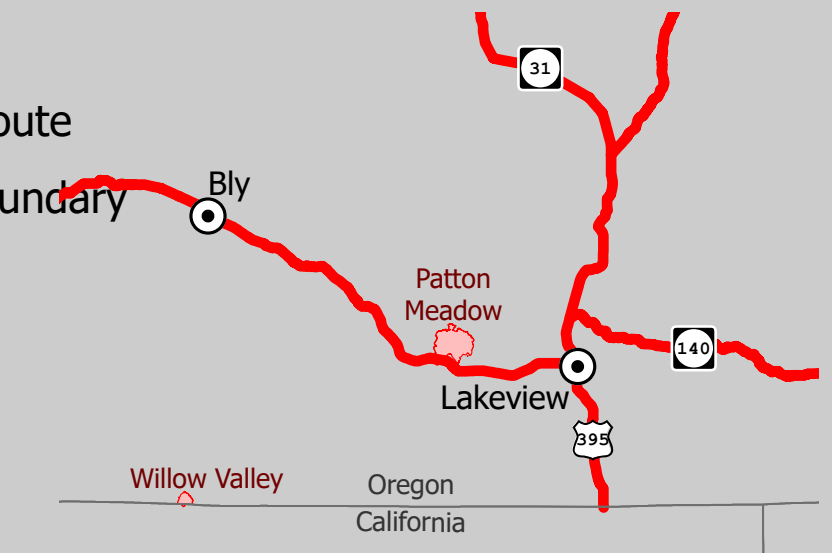

OPS Map

Willow Valley

ORLAD210420

August 16, 2021
Night Shift

0 0.5 1 2 Miles

ODF Team 3 GIS
08/16/2021 12:51
Acres from IR

Fox Cpx: 6,853 acres at 08/15/21 @ 20:23 hrs
Patton Meadow: 6,029 acres
Willow Valley: 824 acres

- Fire Area
- Completed Dozer Line
- Completed Road as Line
- Fire Edge
- Division Break
- S Drop Point
- W Staging Area
- W Water Source
- Structures
- Natural Gas Pipelines

- Oregon Department of Forestry
- Oregon Department of State Lands
- US Bureau of Land Management
- US Forest Service
- Other Federal Lands

- Travel Route
- State Boundary

Scan to download maps

Use the camera on a mobile device