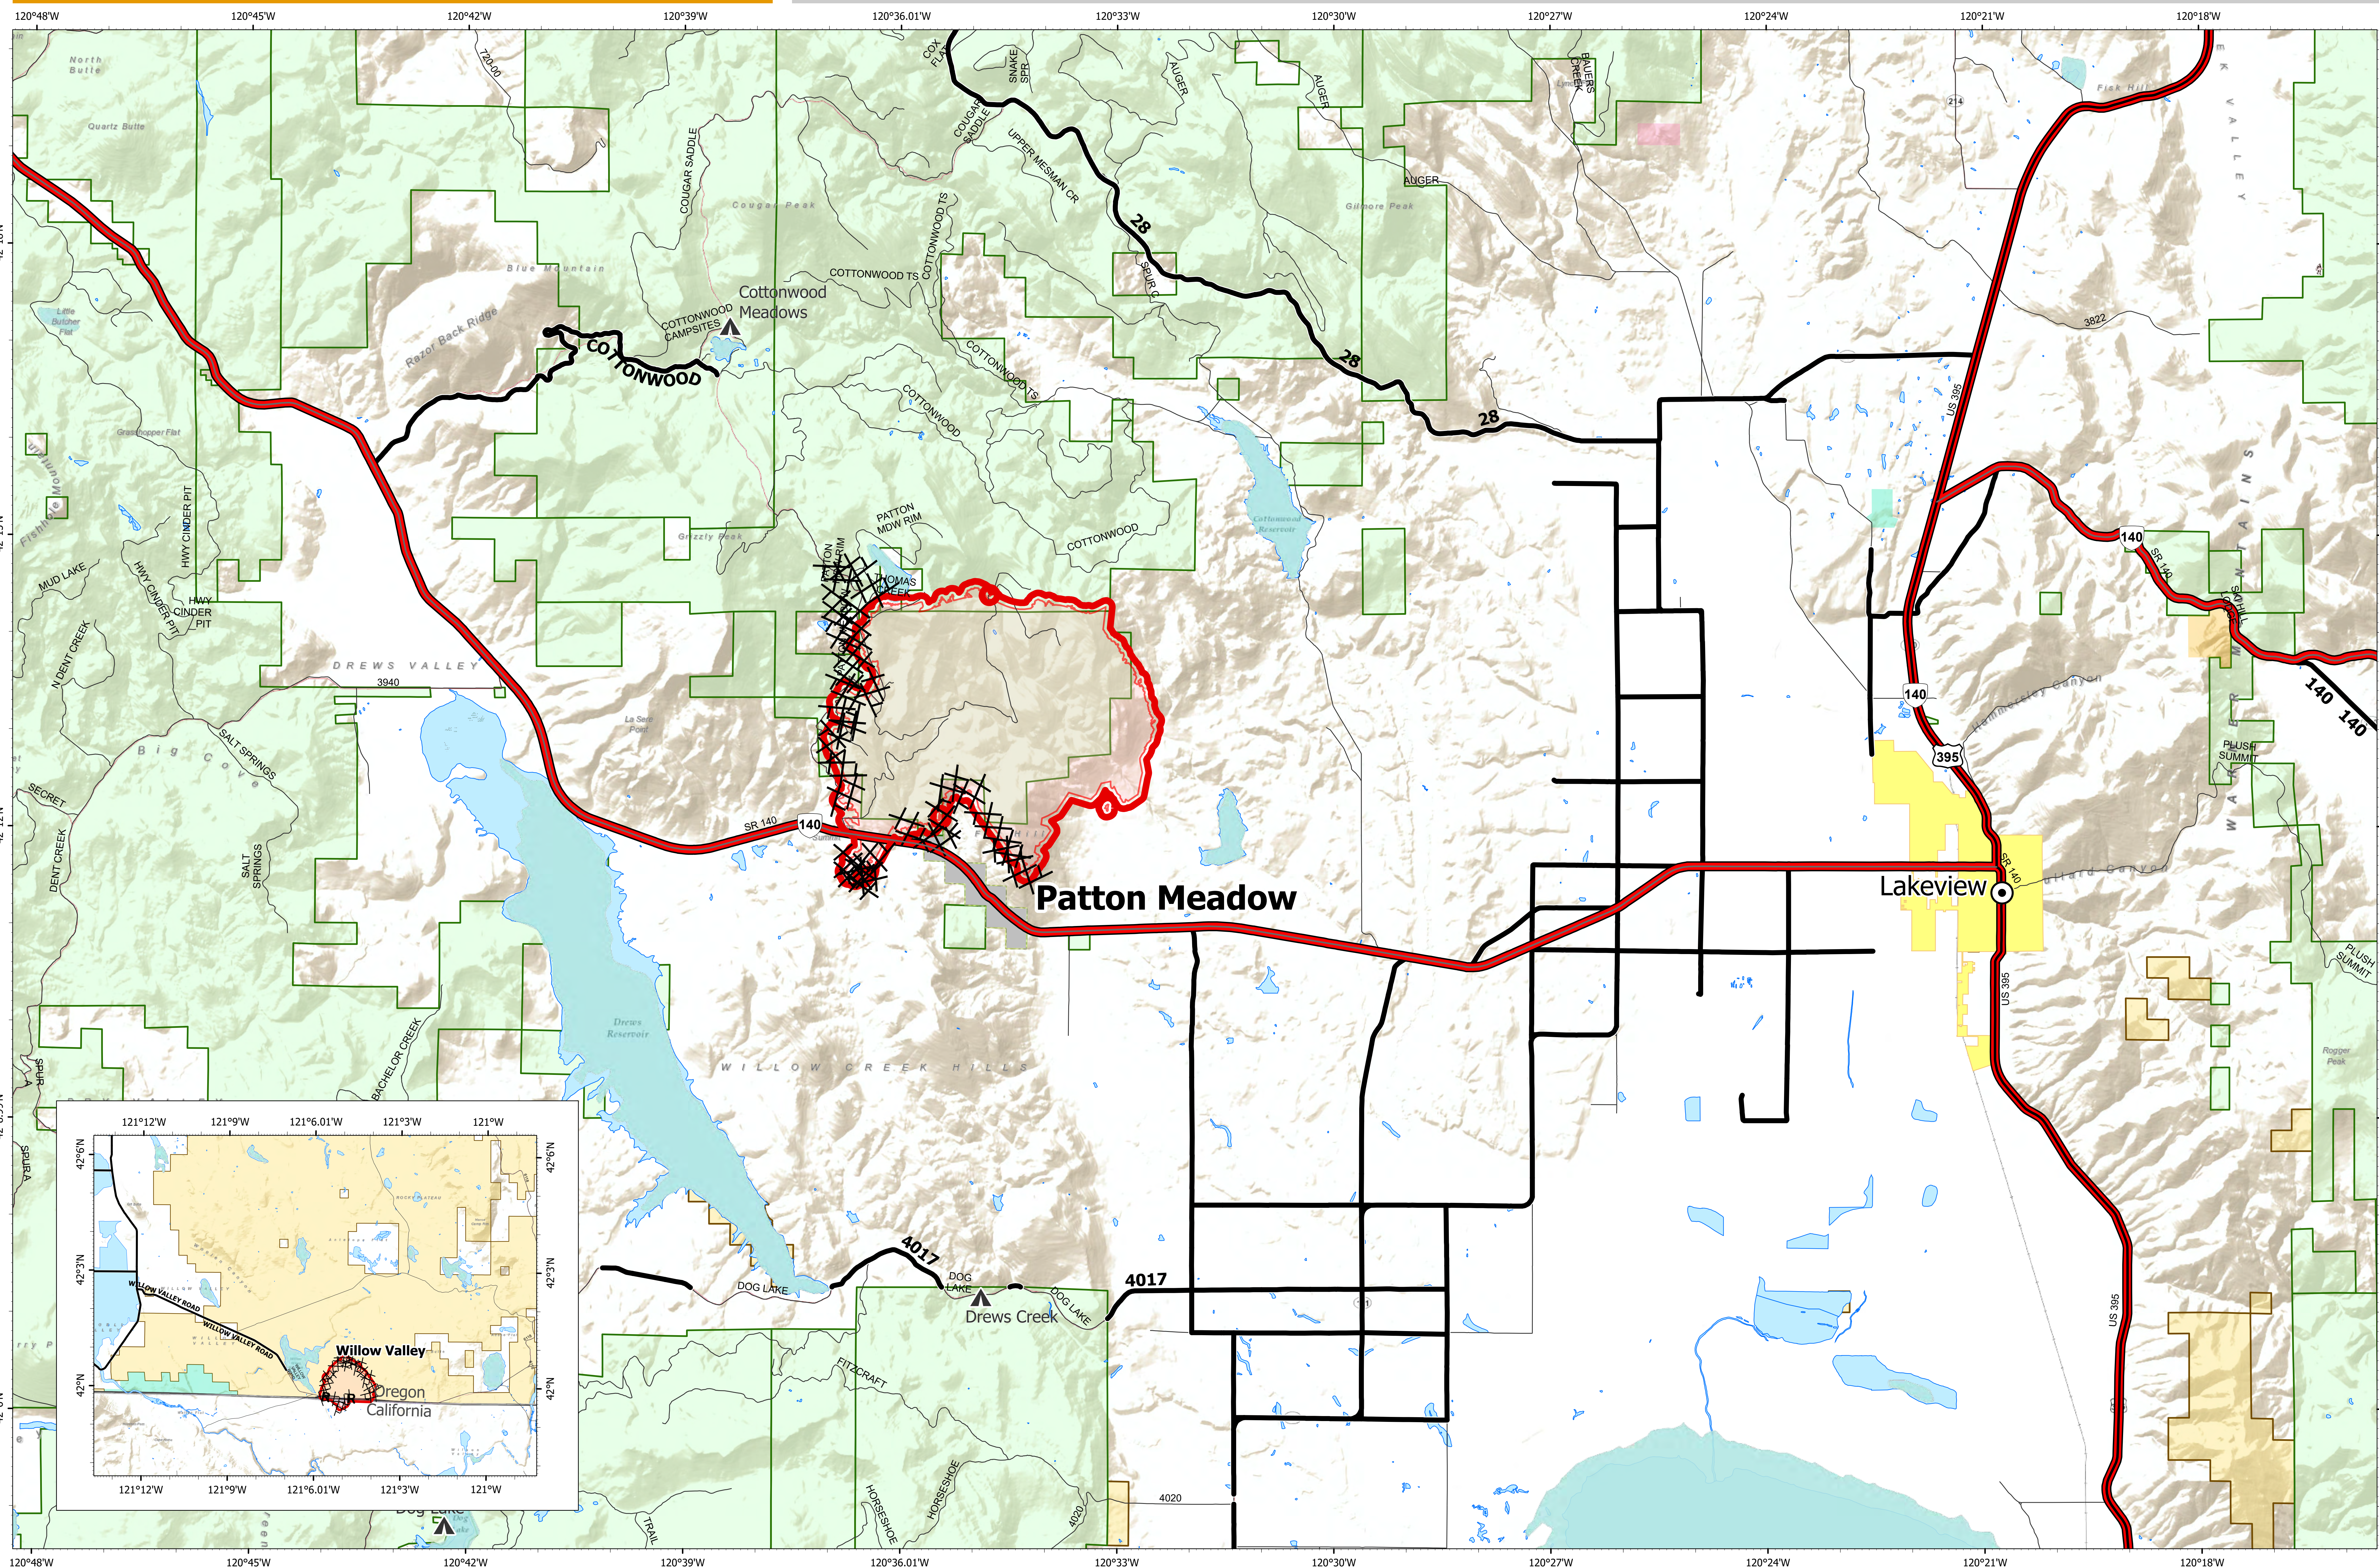

Information Map

Fox Complex

Patton Meadow / Willow Valley

August 16, 2021

August 16, 2021

Fox Complex

Information Map

08/15/2021 2222
Acres from IR
North American 1983 Datum, Lat/Long Grid

Fox Cpx: 6,283 acres on 08/15/21 @ 20:23 hrs
Patton Meadow: 5,459 acres
Willow Valley: 824 acres

- Fire Area
- Completed Dozer Line
- Completed Road as Line
- Fire Edge
- Interstate; Highway
- Paved
- All weather
- Oregon Department of State Lands
- Oregon Parks and Recreation Department
- US Bureau of Land Management
- US Forest Service
- Other Federal Lands
- Local Government
- State Boundary