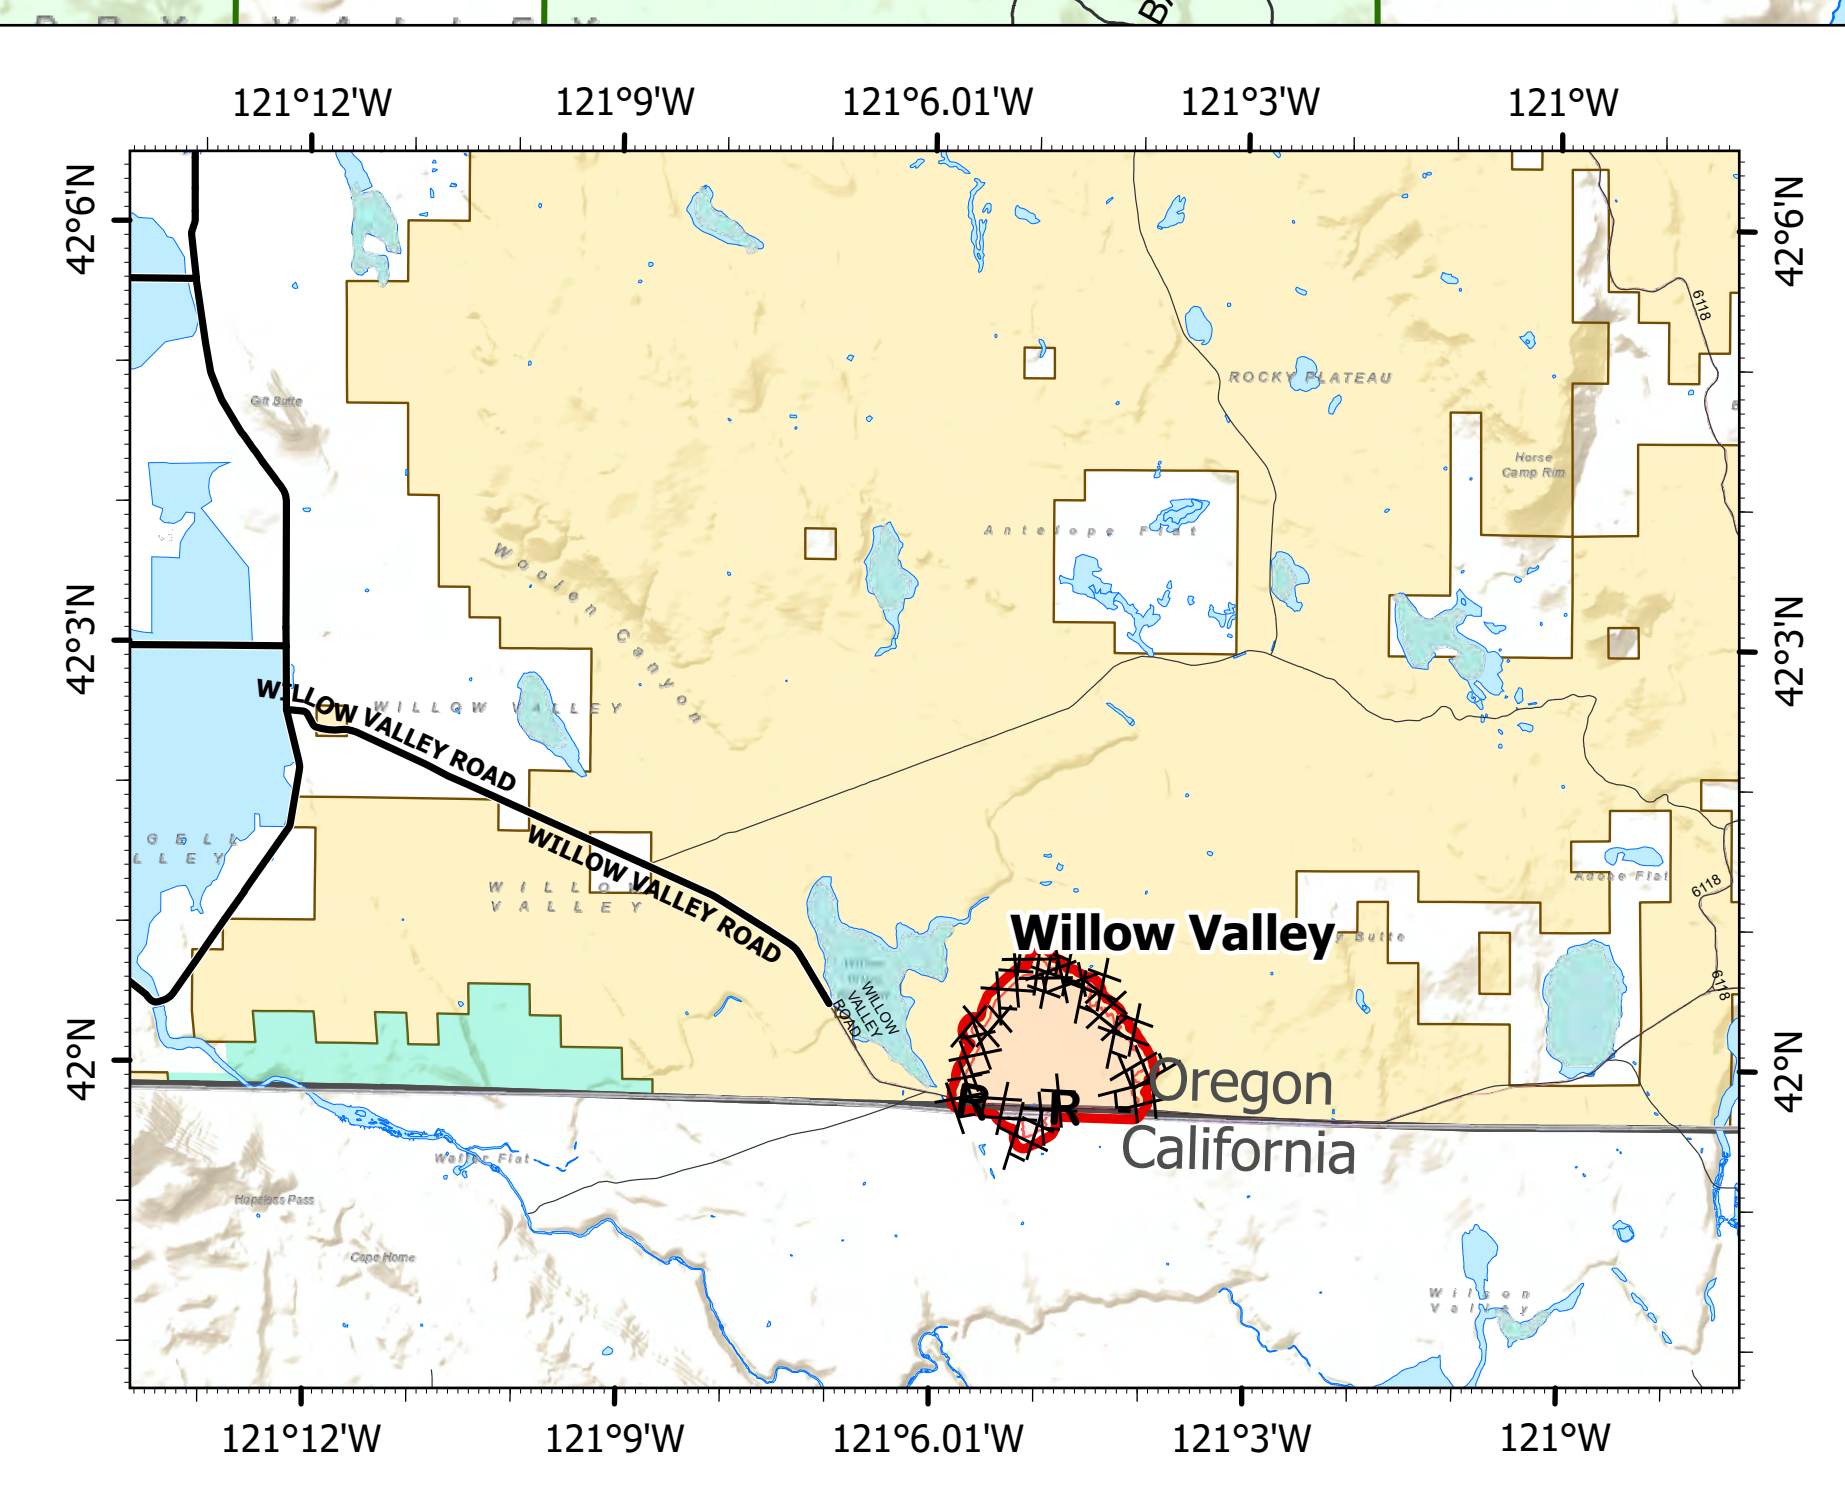

Information Map

Fox Complex

Patton Meadow / Willow Valley

August 16, 2021

August 16, 2021

Fox Complex

Information Map

08/15/2021 2222
Acres from IR
North American 1983 Datum, Lat/Long Grid

Fox Cpx: 6,283 acres on 08/15/21 @ 20:23 hrs
Patton Meadow: 5,459 acres
Willow Valley: 824 acres

- Fire Area
- Completed Dozer Line
- Completed Road as Line
- Fire Edge
- Interstate; Highway
- Paved
- All weather
- Oregon Department of State Lands
- Oregon Parks and Recreation Department
- US Bureau of Land Management
- US Forest Service
- Other Federal Lands
- Local Government
- State Boundary