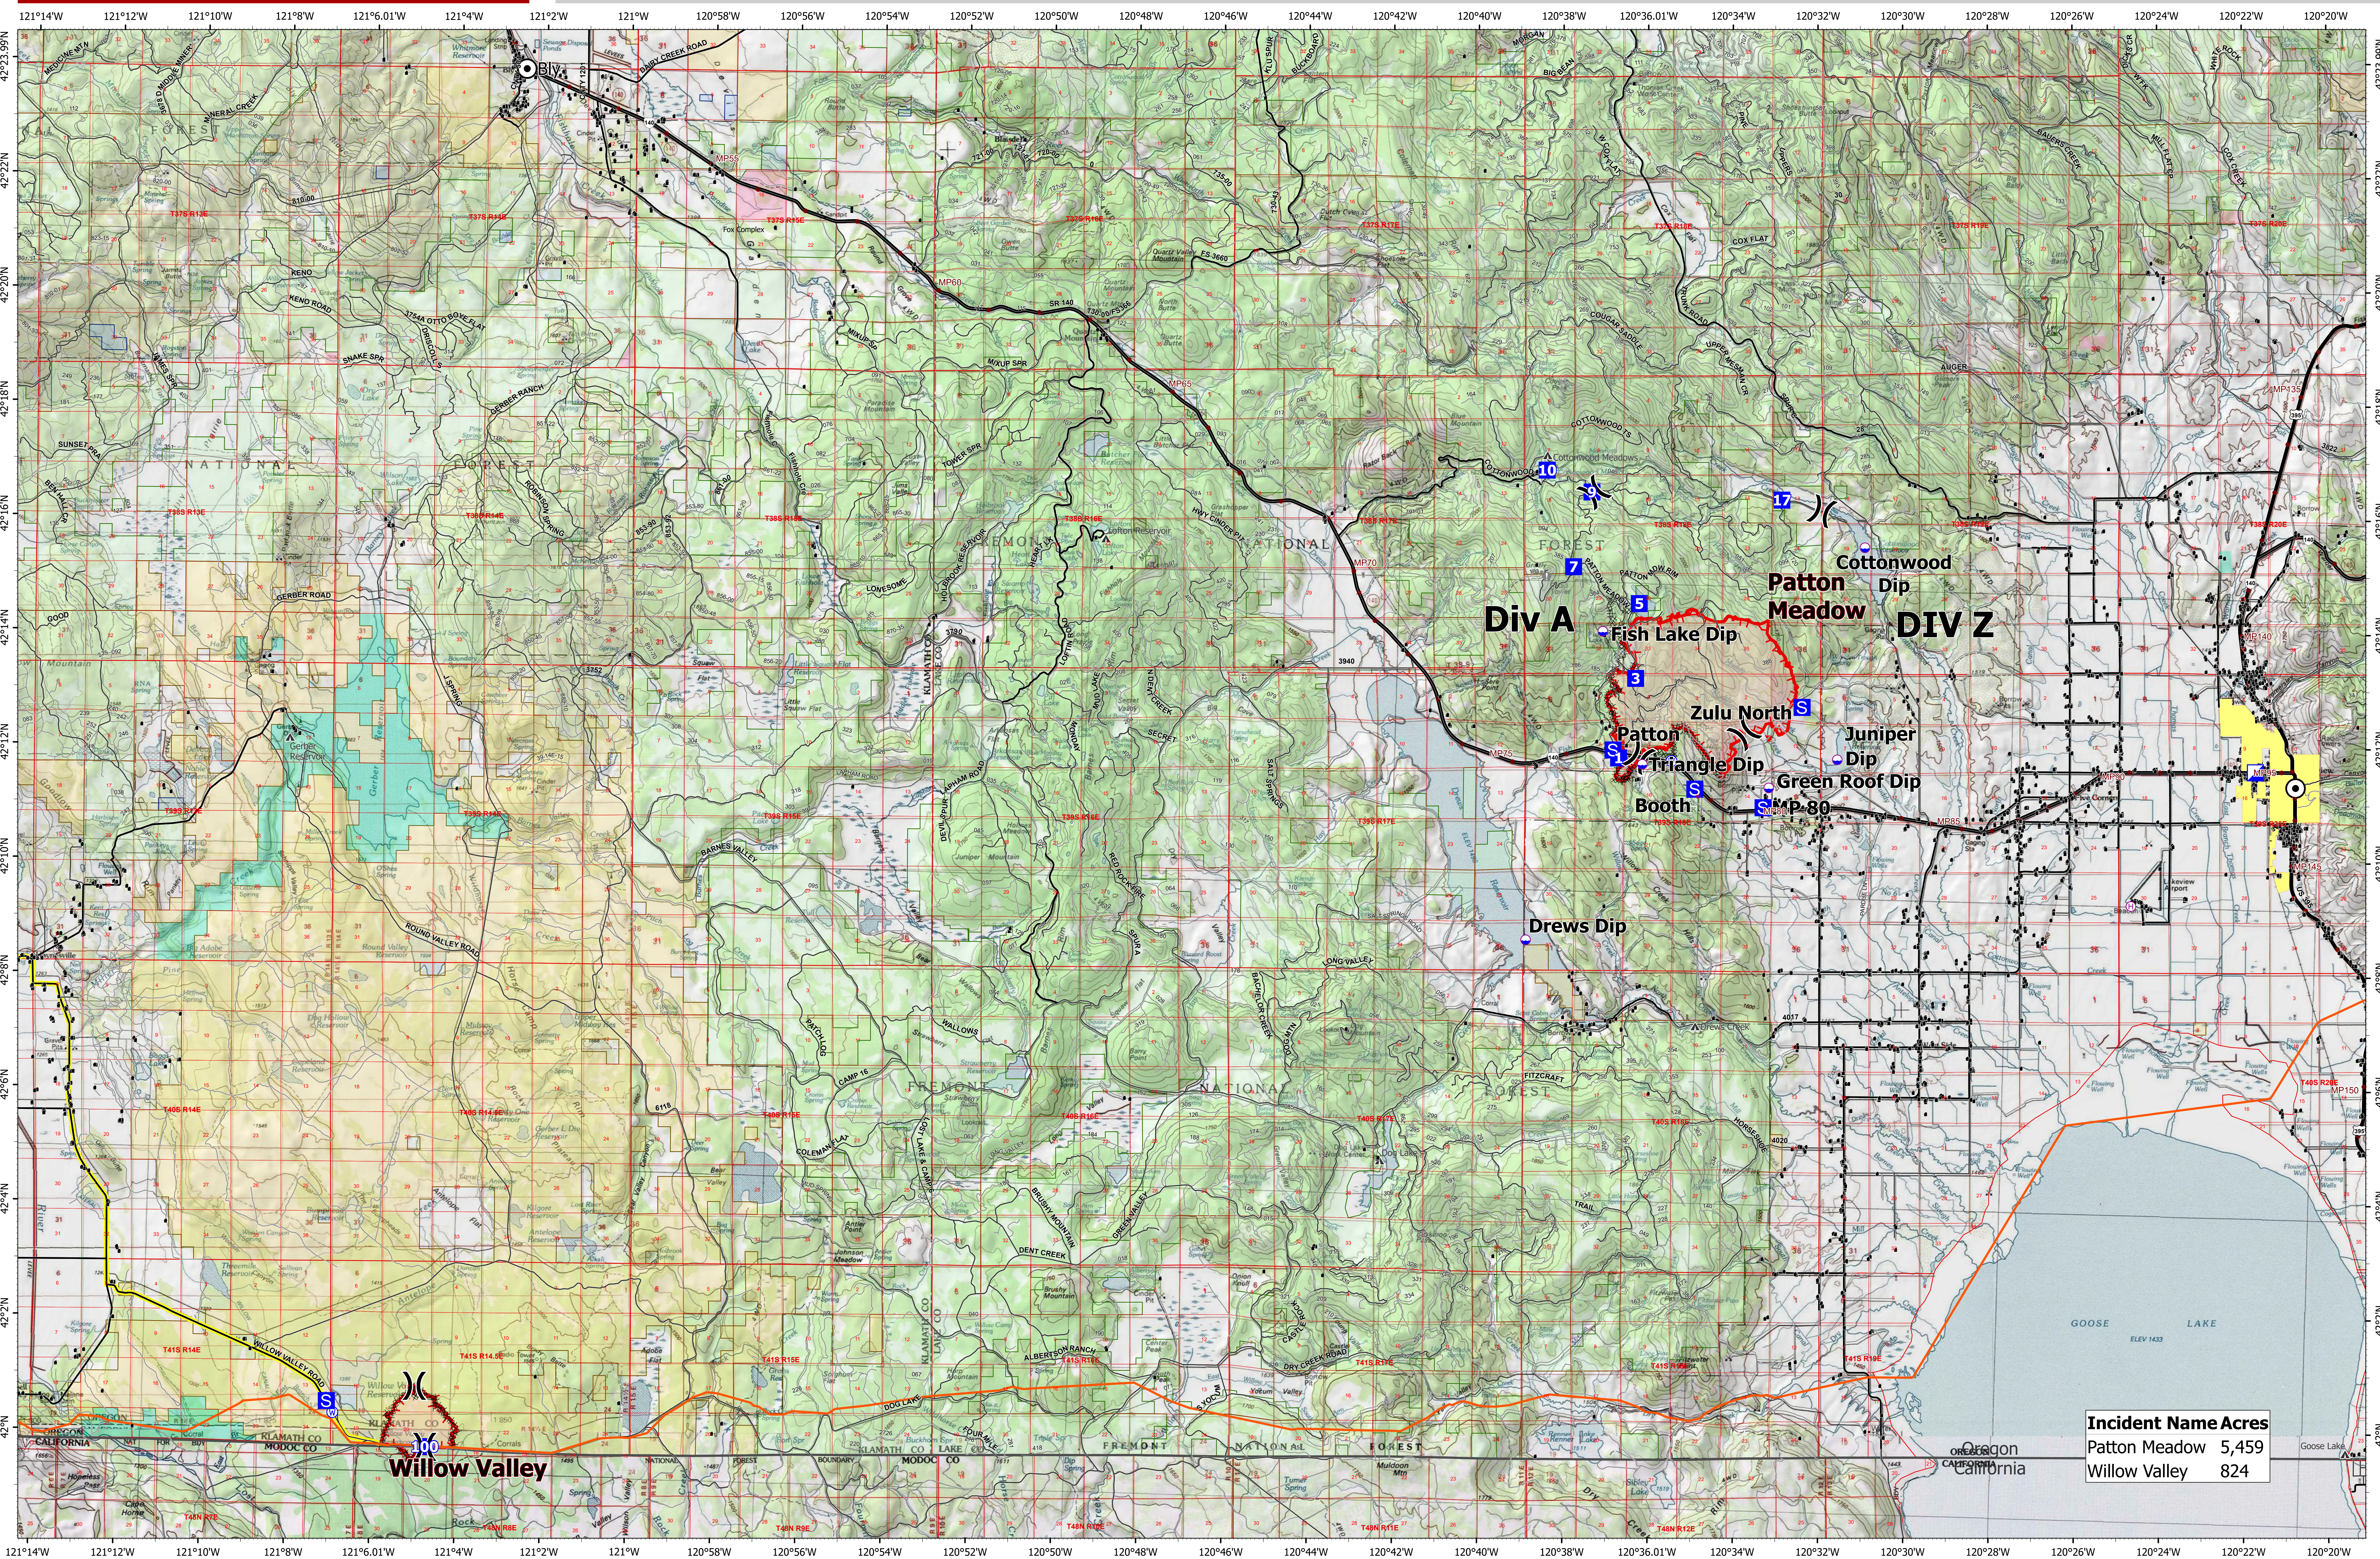

# Plans Map

# Fox Complex

## ORFWF21042

August 16, 2021  
Day

Incident Name	Acres
Patton Meadow	5,459
Willow Valley	824

ODF Team 3 GIS  
08/15/2021 2209  
Acres from IR

Fox Cpx: 6,283 acres at 08/15/21 @ 20:23 hrs  
Patton Meadow: 5,459 acres  
Willow Valley: 824 acres

- Fire Area
- - - Completed Dozer Line
- - - Completed Road as Line
- - - Fire Edge
- Dip Site
- Helibase
- ) Division Break
- Incident Command Post
- Drop Point
- Staging Area
- Value at Risk
- W Water Source
- Structures
- Oregon Department of Forestry
- Oregon Department of State Lands
- Oregon Parks and Recreation Department
- US Bureau of Land Management
- US Forest Service
- Other Federal Lands
- Natural Gas Pipelines
- Travel Route
- State Boundary