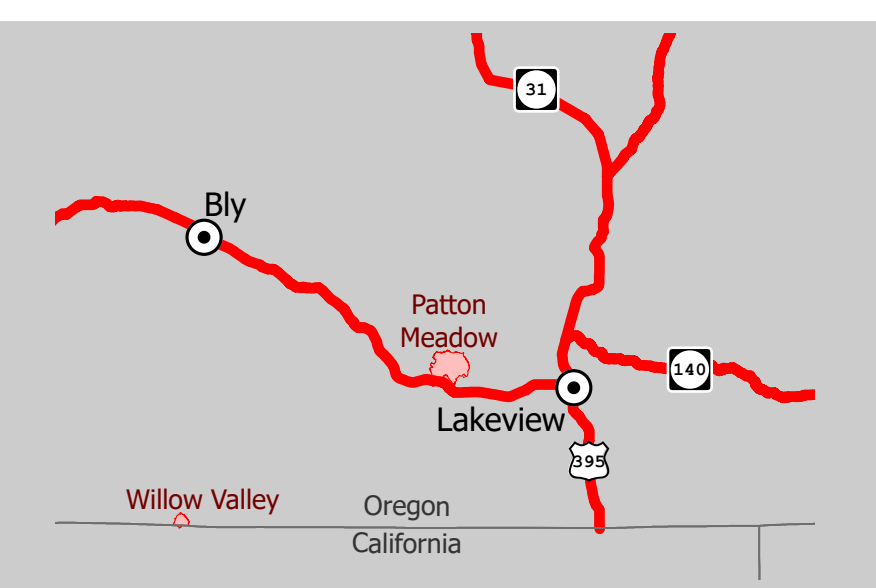

Use the camera on a mobile device