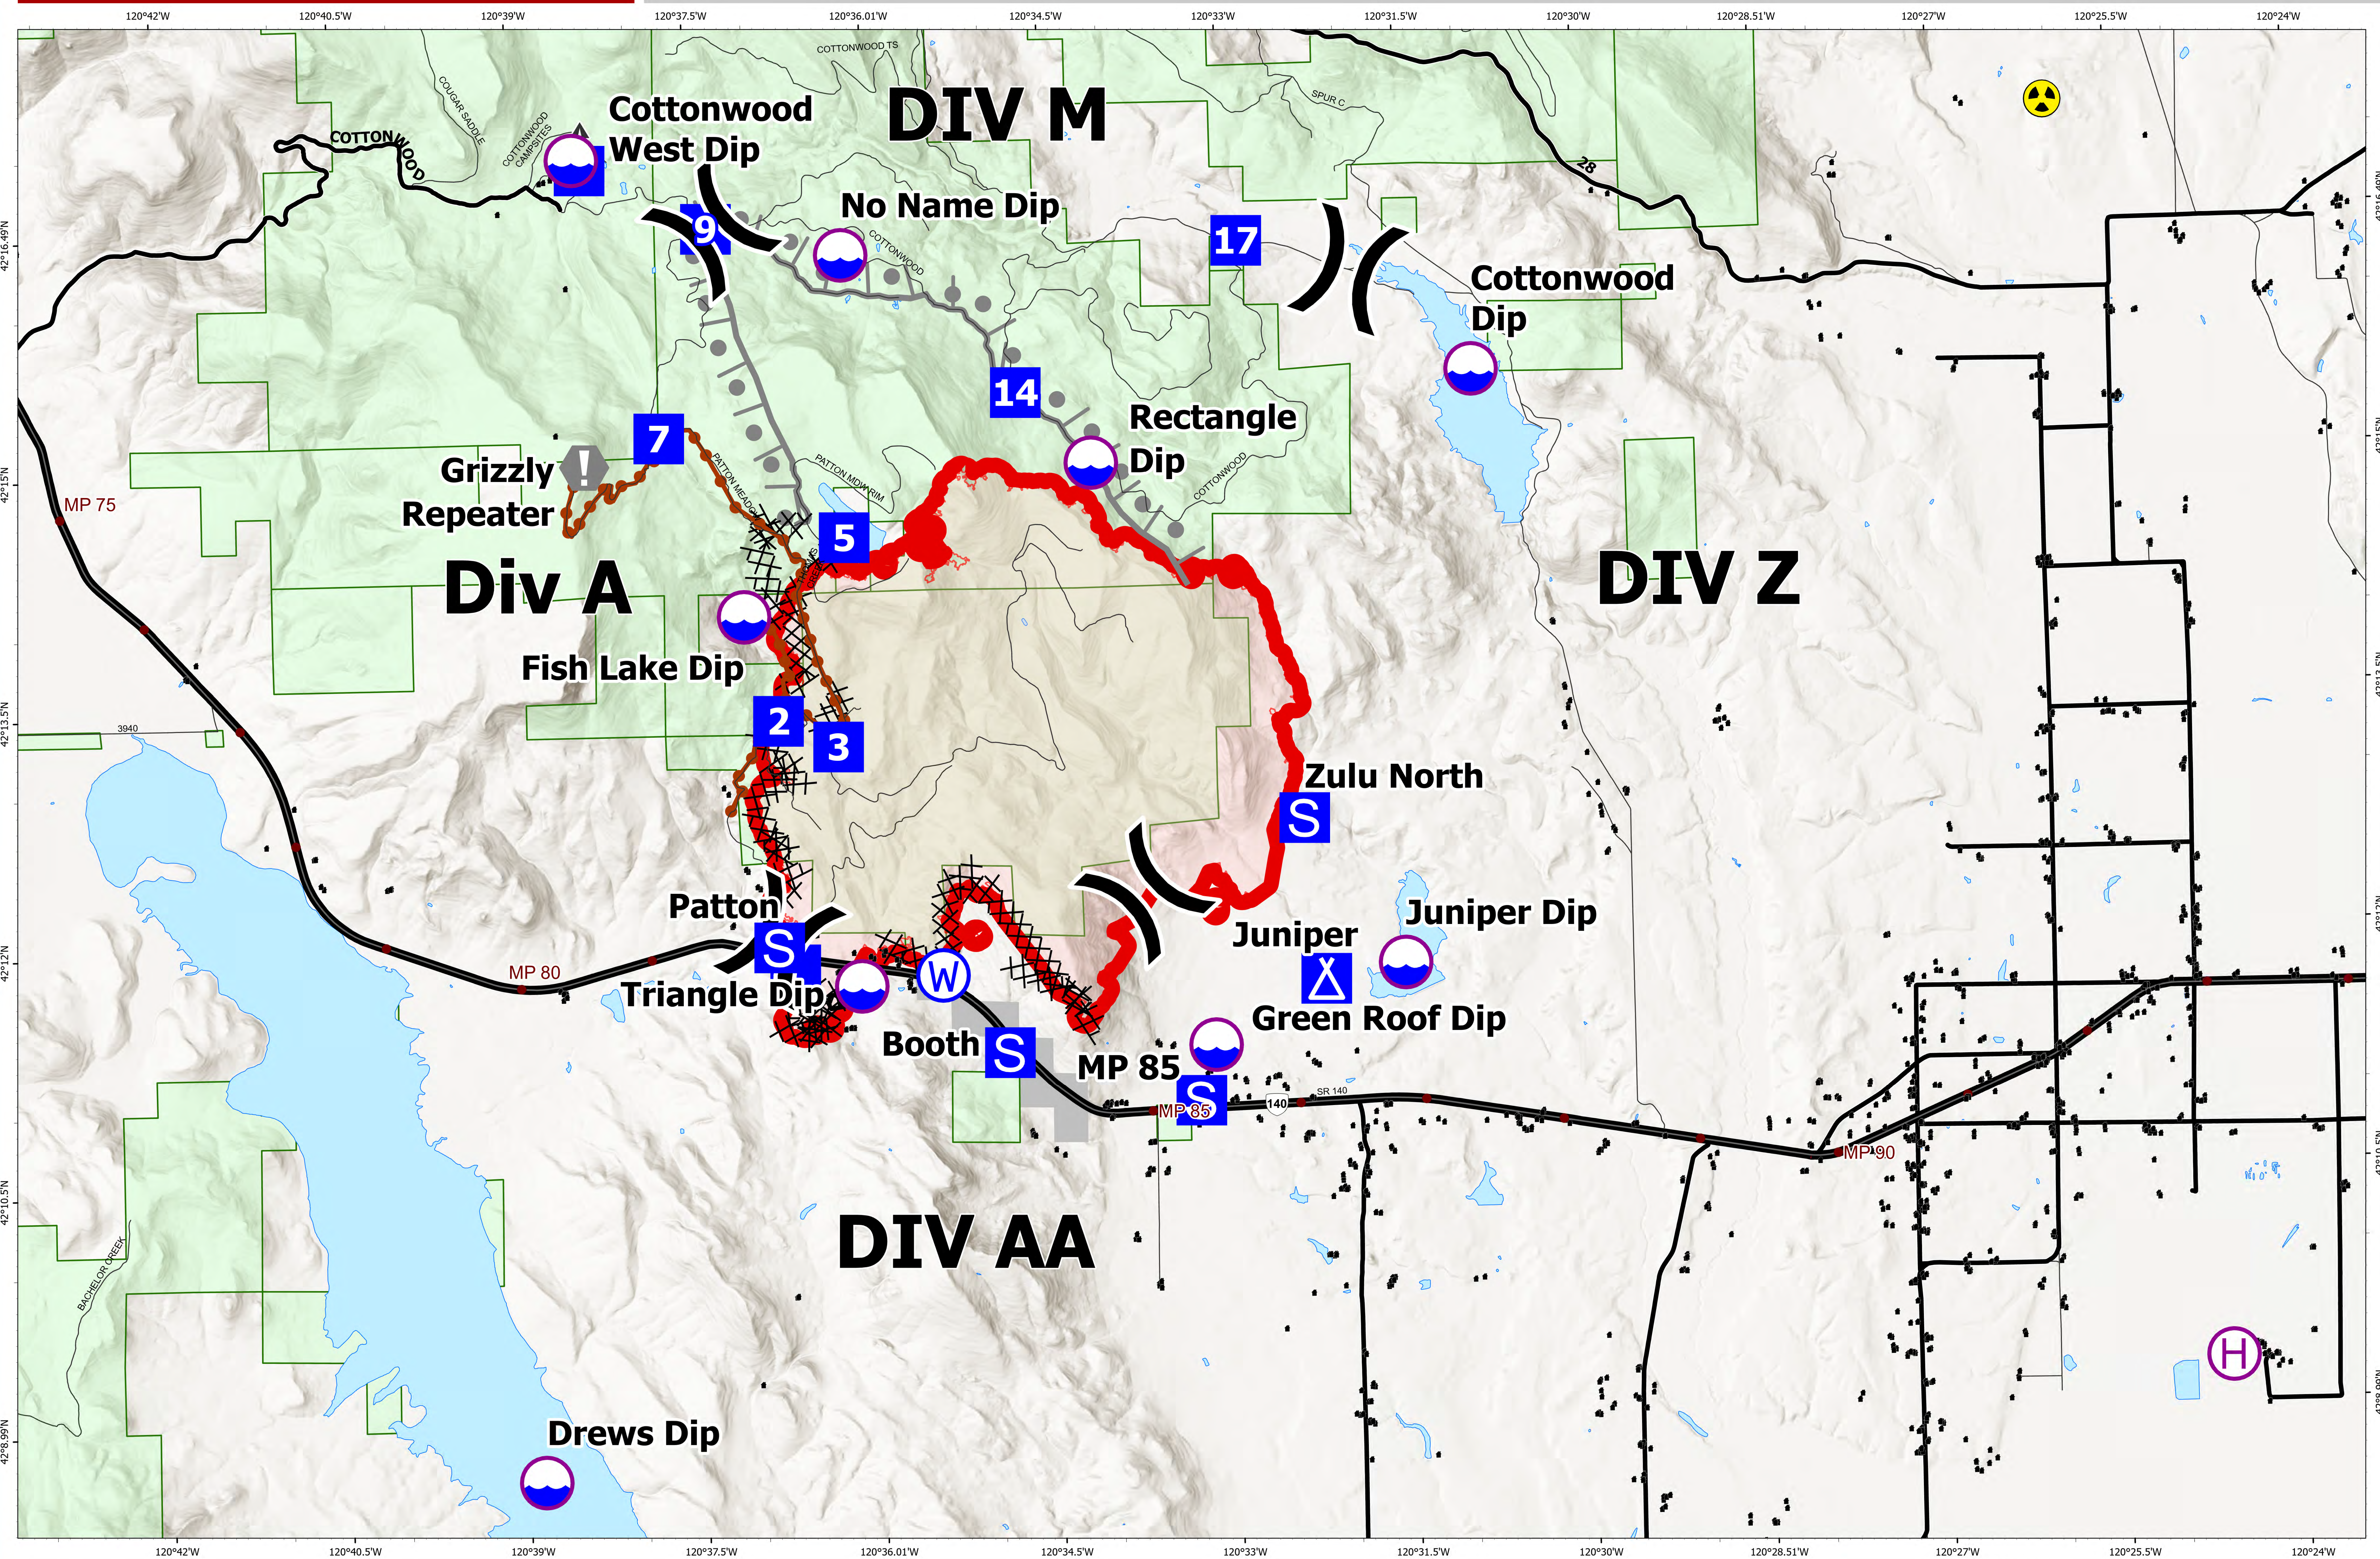

Briefing Map

Patton Meadow

ORFWF210419

August 17, 2021
Day Shift

ODF Team 3 GIS
08/17/2021 08:21
Acres from IR
North American 1983 Datum, Lat/Long Grid

Fox Cpx: 7,229 acres at 08/16/21 @ 20:50 hrs
Patton Meadow: 6405 acres
Willow Valley: 824 acres

- ▭ Fire Area
- Fire Edge
- Completed Dozer Line
- Completed Road as Line
- Planned Burnout
- Dip Site
- H Helibase
- Division Break
- Drop Point
- X Camp
- S Staging Area
- ! Value at Risk
- ☠ Hazard
- W Water Source
- Structures
- Interstate; Highway
- Buried Transmission Line
- Paved
- All weather
- State Boundary