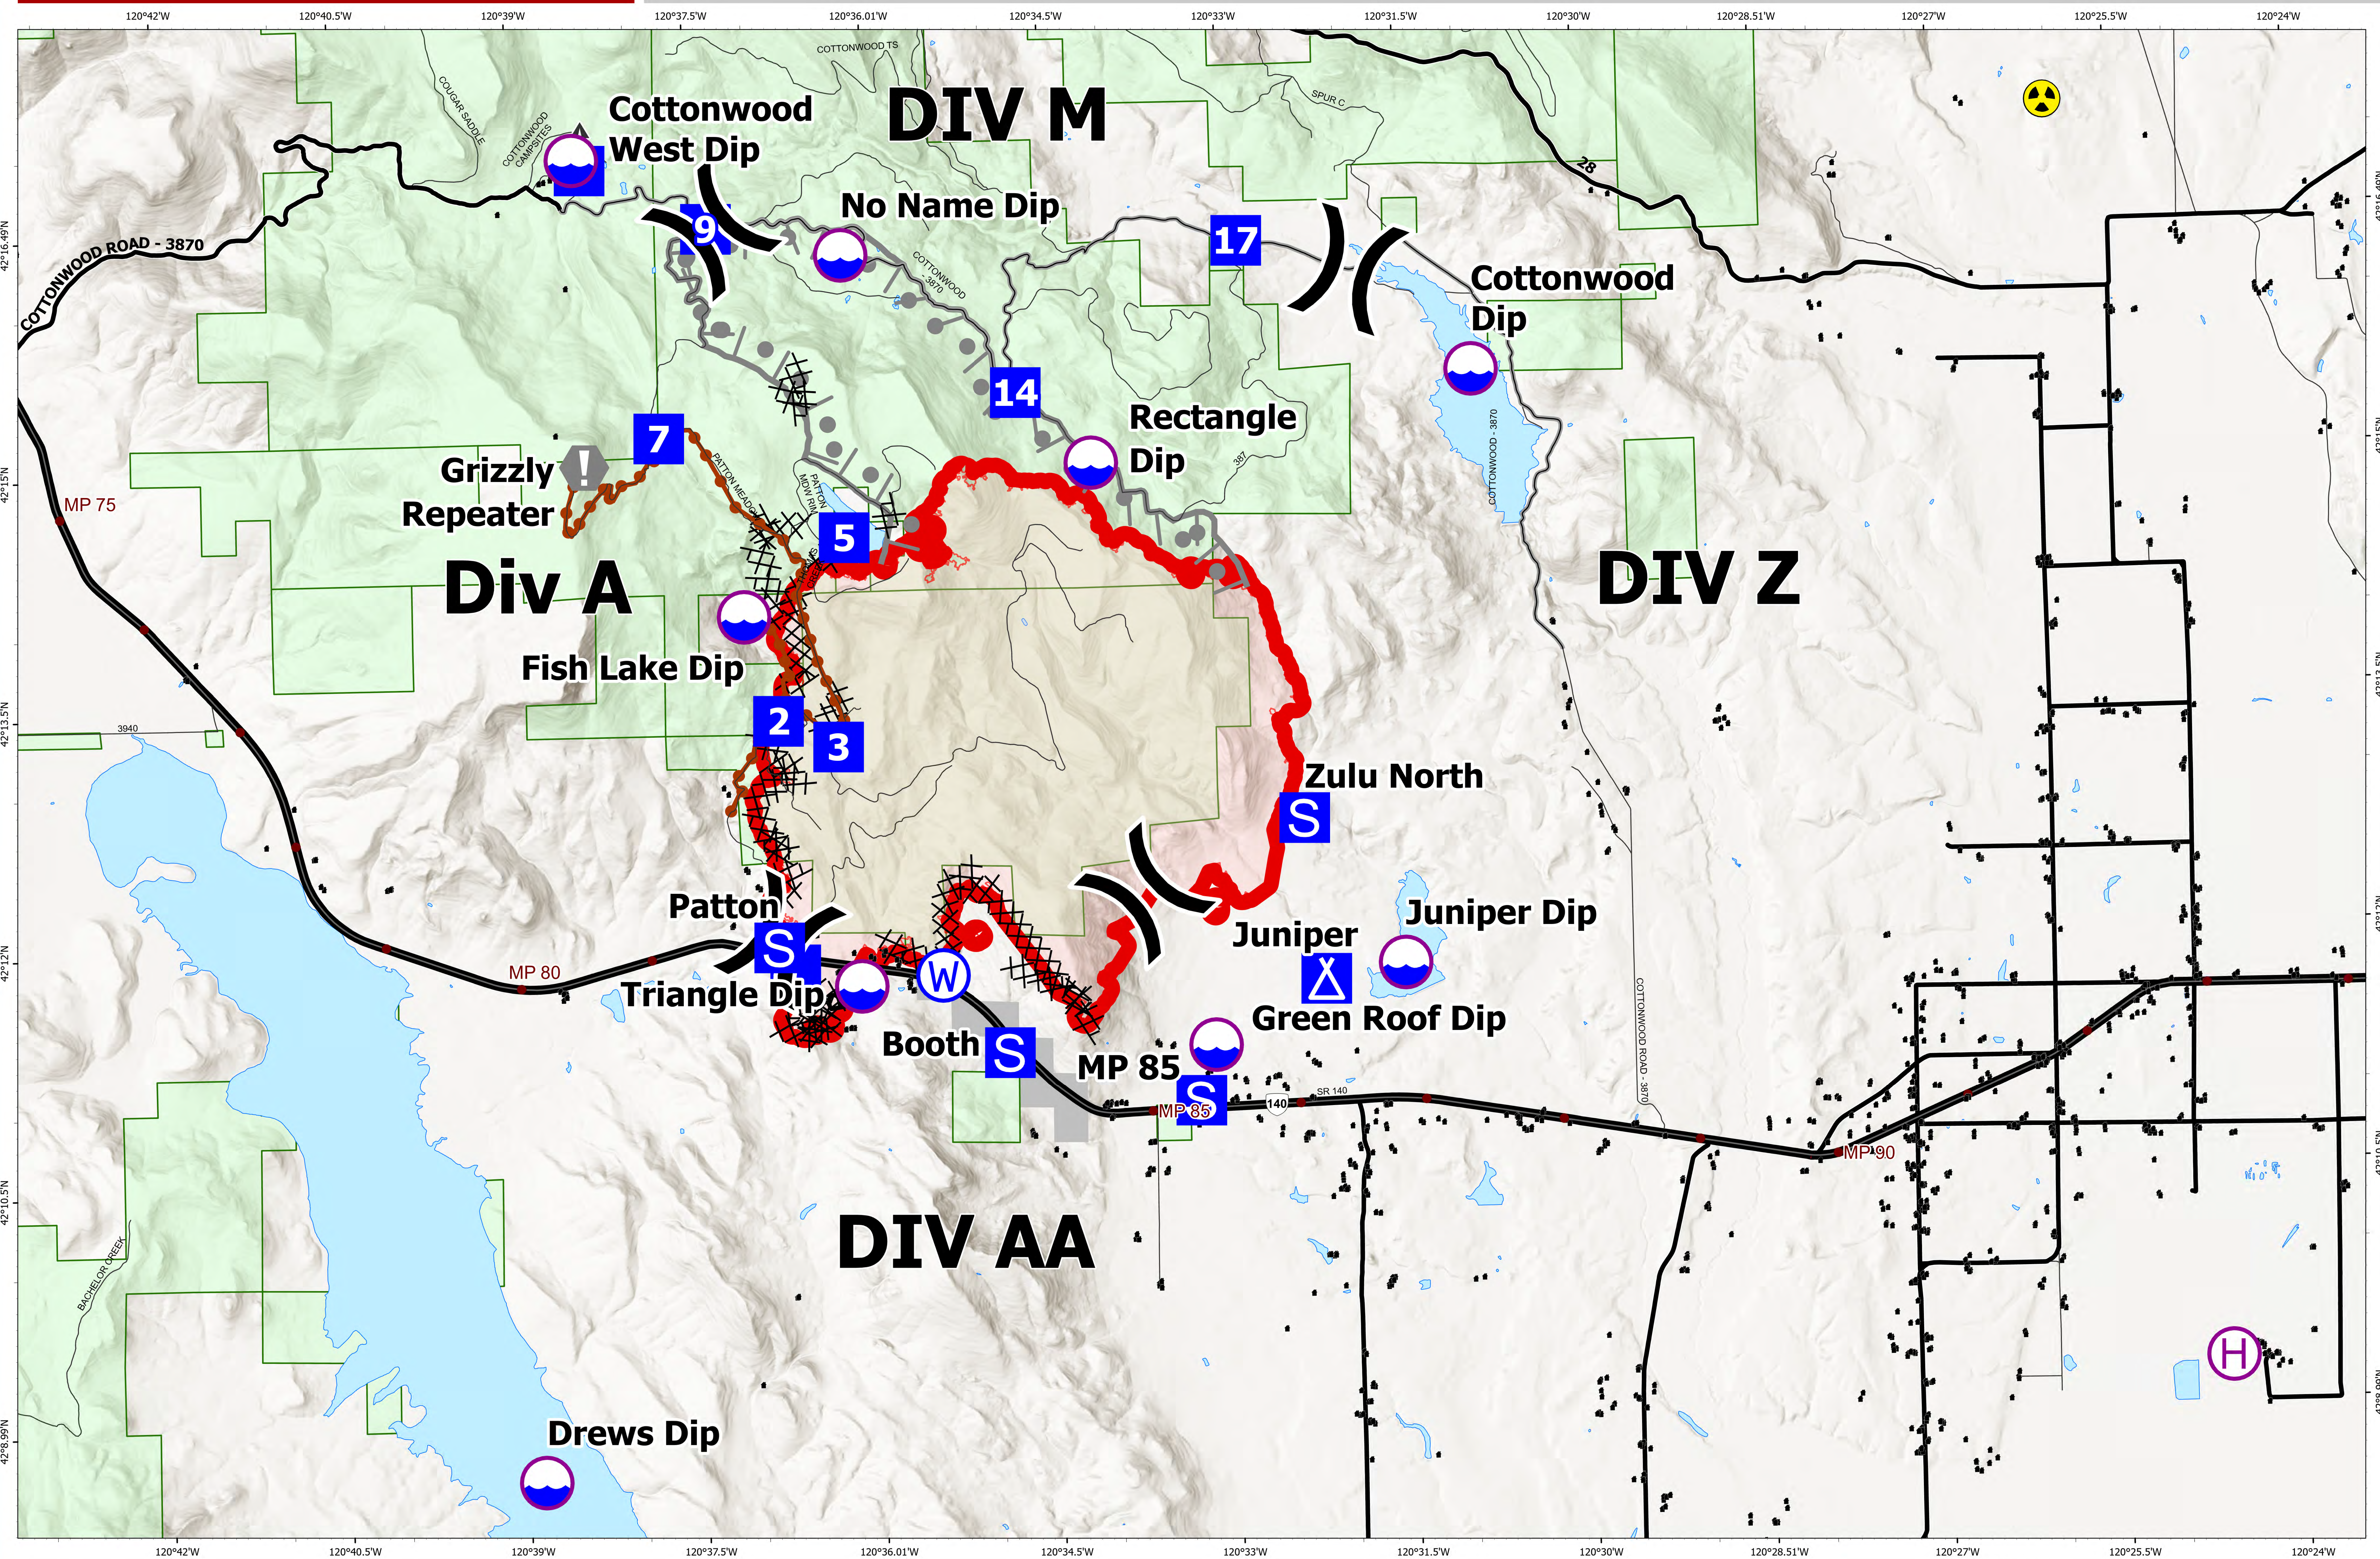

# Briefing Map

## ORFWF210419

August 17, 2021  
Night Shift

ODF Team 3 GIS  
08/17/2021 1453  
Acres from IR  
North American 1983 Datum, Lat/Long Grid

Fox Cpx: 7,229 acres at 08/16/21 @ 20:50 hrs  
Patton Meadow: 6405 acres  
Willow Valley: 824 acres

- Fire Area
- Completed Dozer Line
- Completed Road as Line
- Planned Burnout
- Fire Edge
- Dip Site
- H Helibase
- ) Division Break
- Drop Point
- X Camp
- S Staging Area
- V Value at Risk
- ) Hazard
- W Water Source
- Structures
- Interstate; Highway
- Paved
- All weather
- Mainline Rd
- State Boundary
- Buried Transmission Line

Scan to download maps

Use the camera on a mobile device