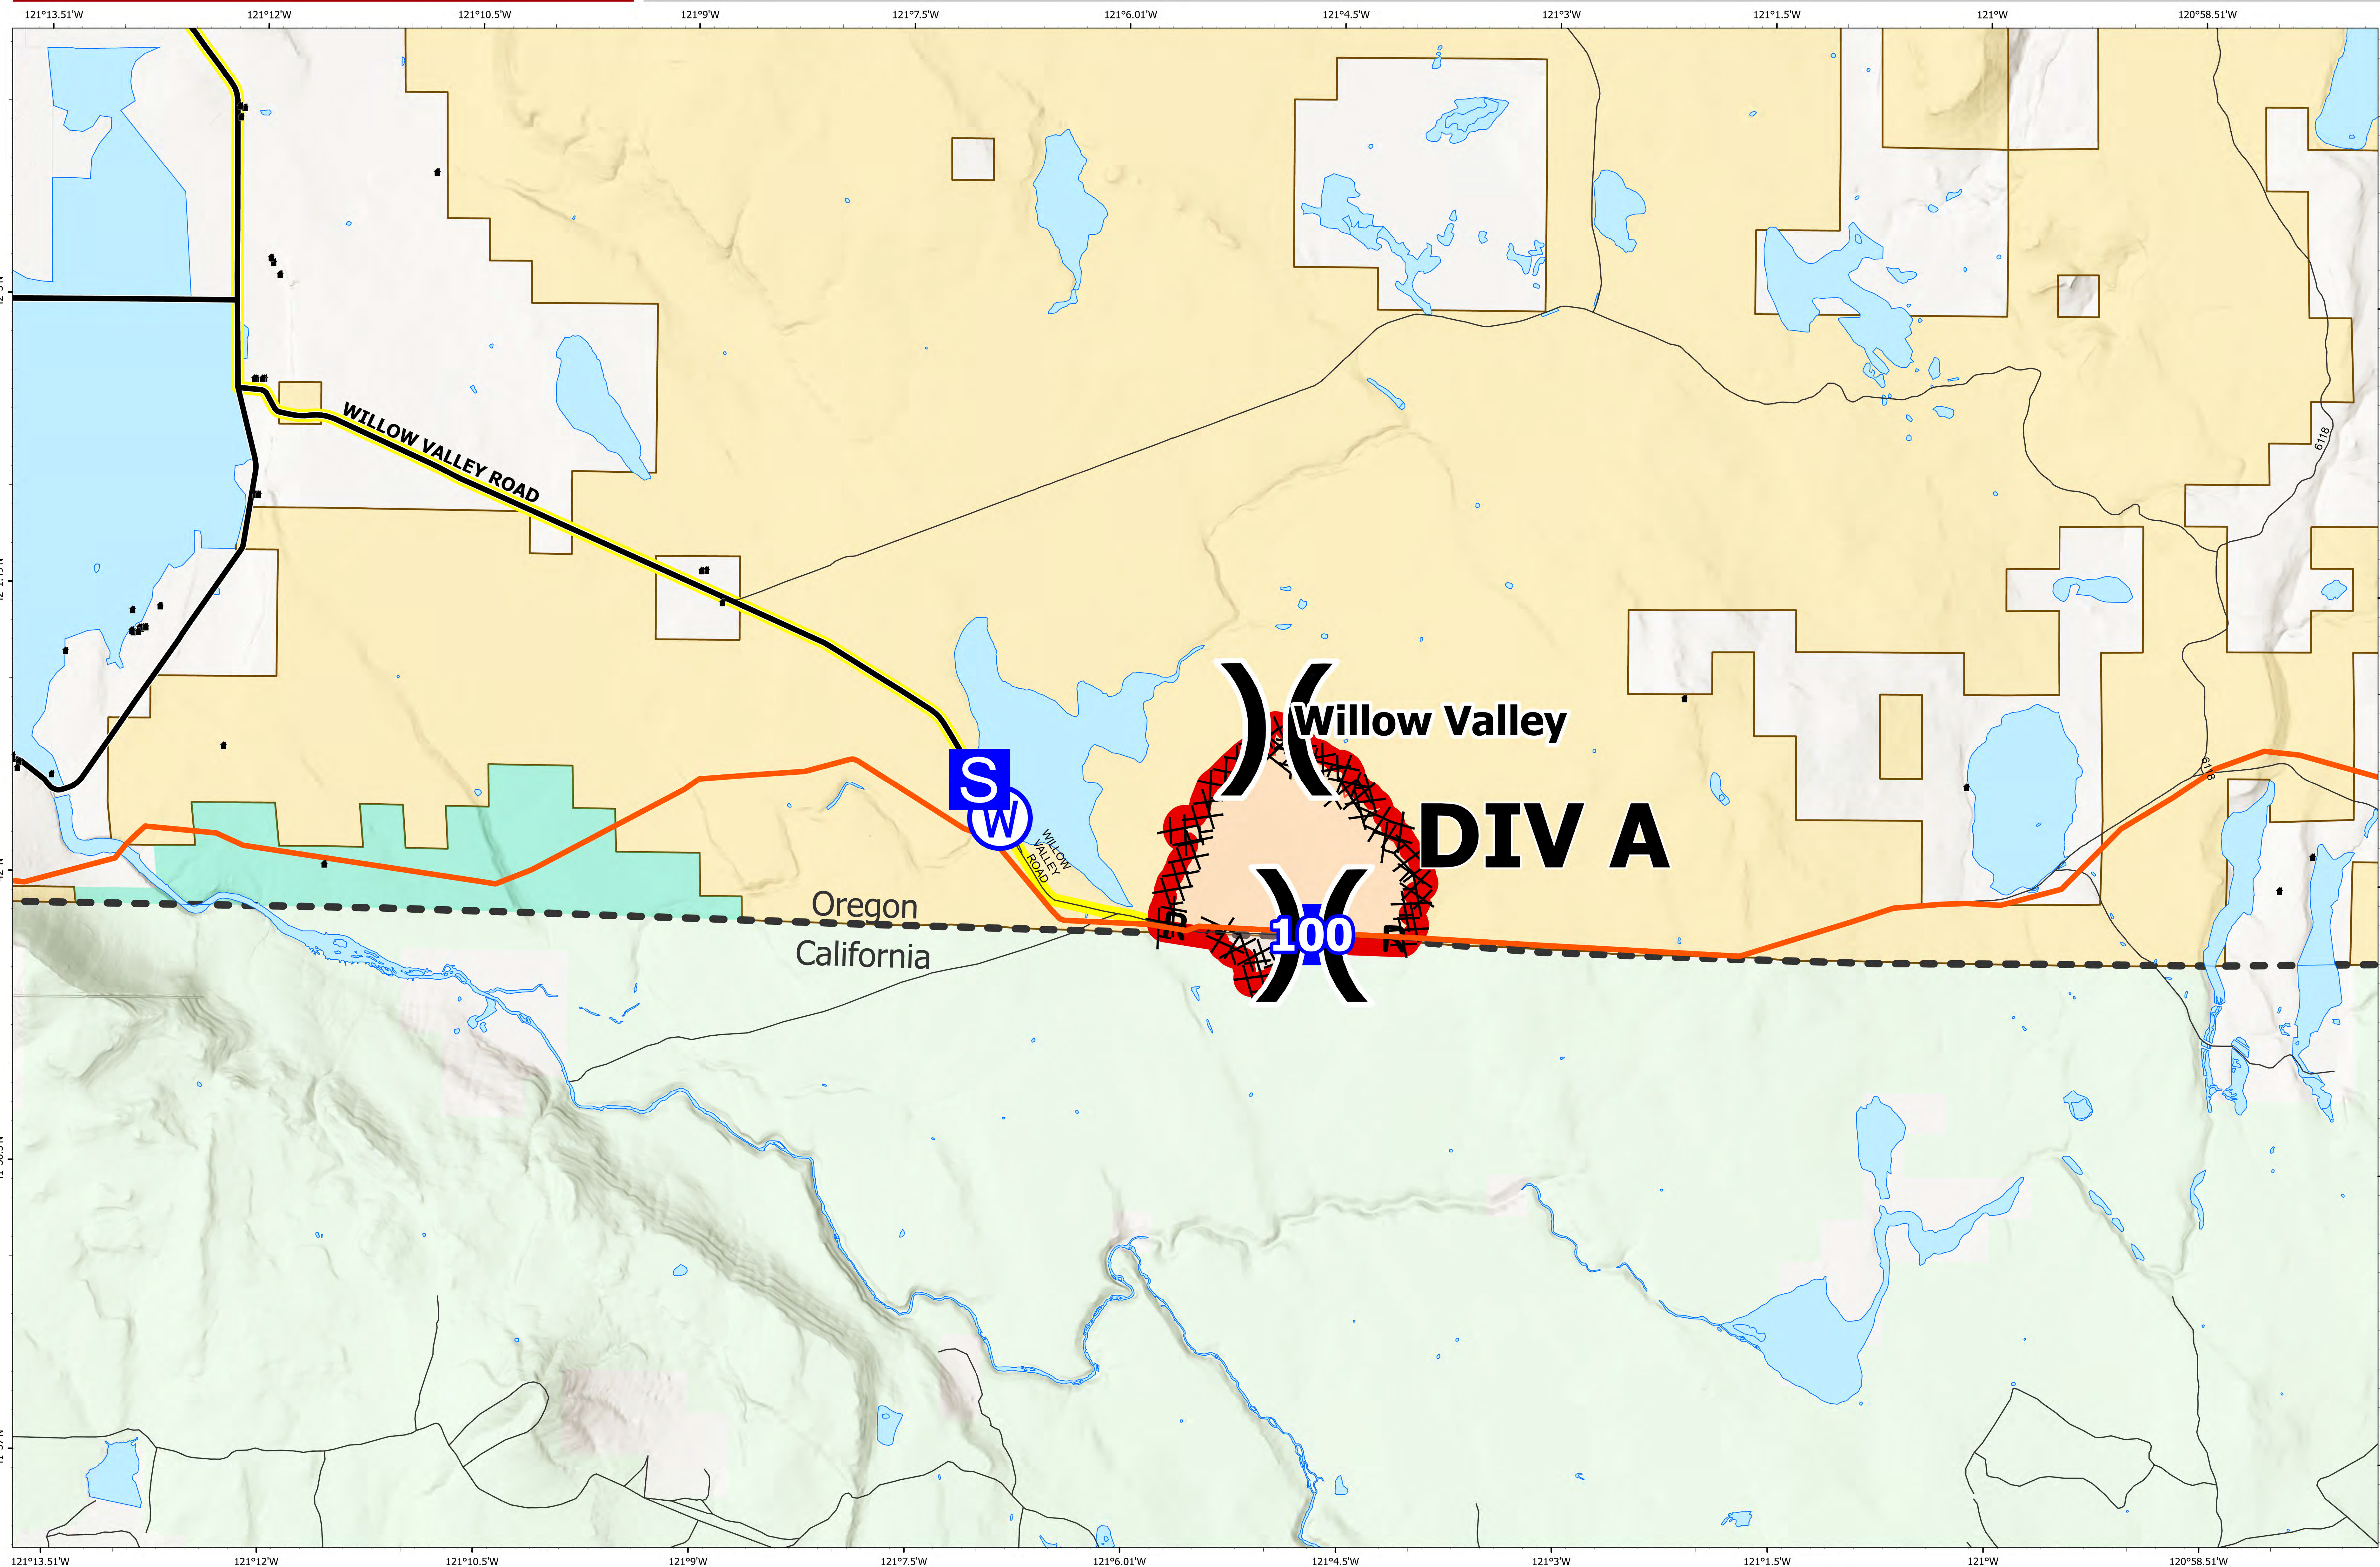

Briefing Map

Willow Valley

ORLAD210420

August 17, 2021
Day Shift

0 0.5 1 2 Miles

ODF Team 3 GIS
08/16/2021 2151
Acres from IR
North American 1983 Datum, Lat/Long Grid

| | | | |
|------------------------|----------------|--------------|-----------------------|
| Fire Area | Division Break | Structures | Natural Gas Pipelines |
| Completed Dozer Line | Drop Point | Travel Route | USDA Forest Service |
| Completed Road as Line | Staging Area | Paved | State Boundary |
| Fire Edge | Water Source | All weather | |

Scan to download maps

Use the camera on a mobile device

Fox Cpx: 6,853 acres at 08/15/21 @ 20:23 hrs
 Patton Meadow: 6029 acres
 Willow Valley: 824 acres