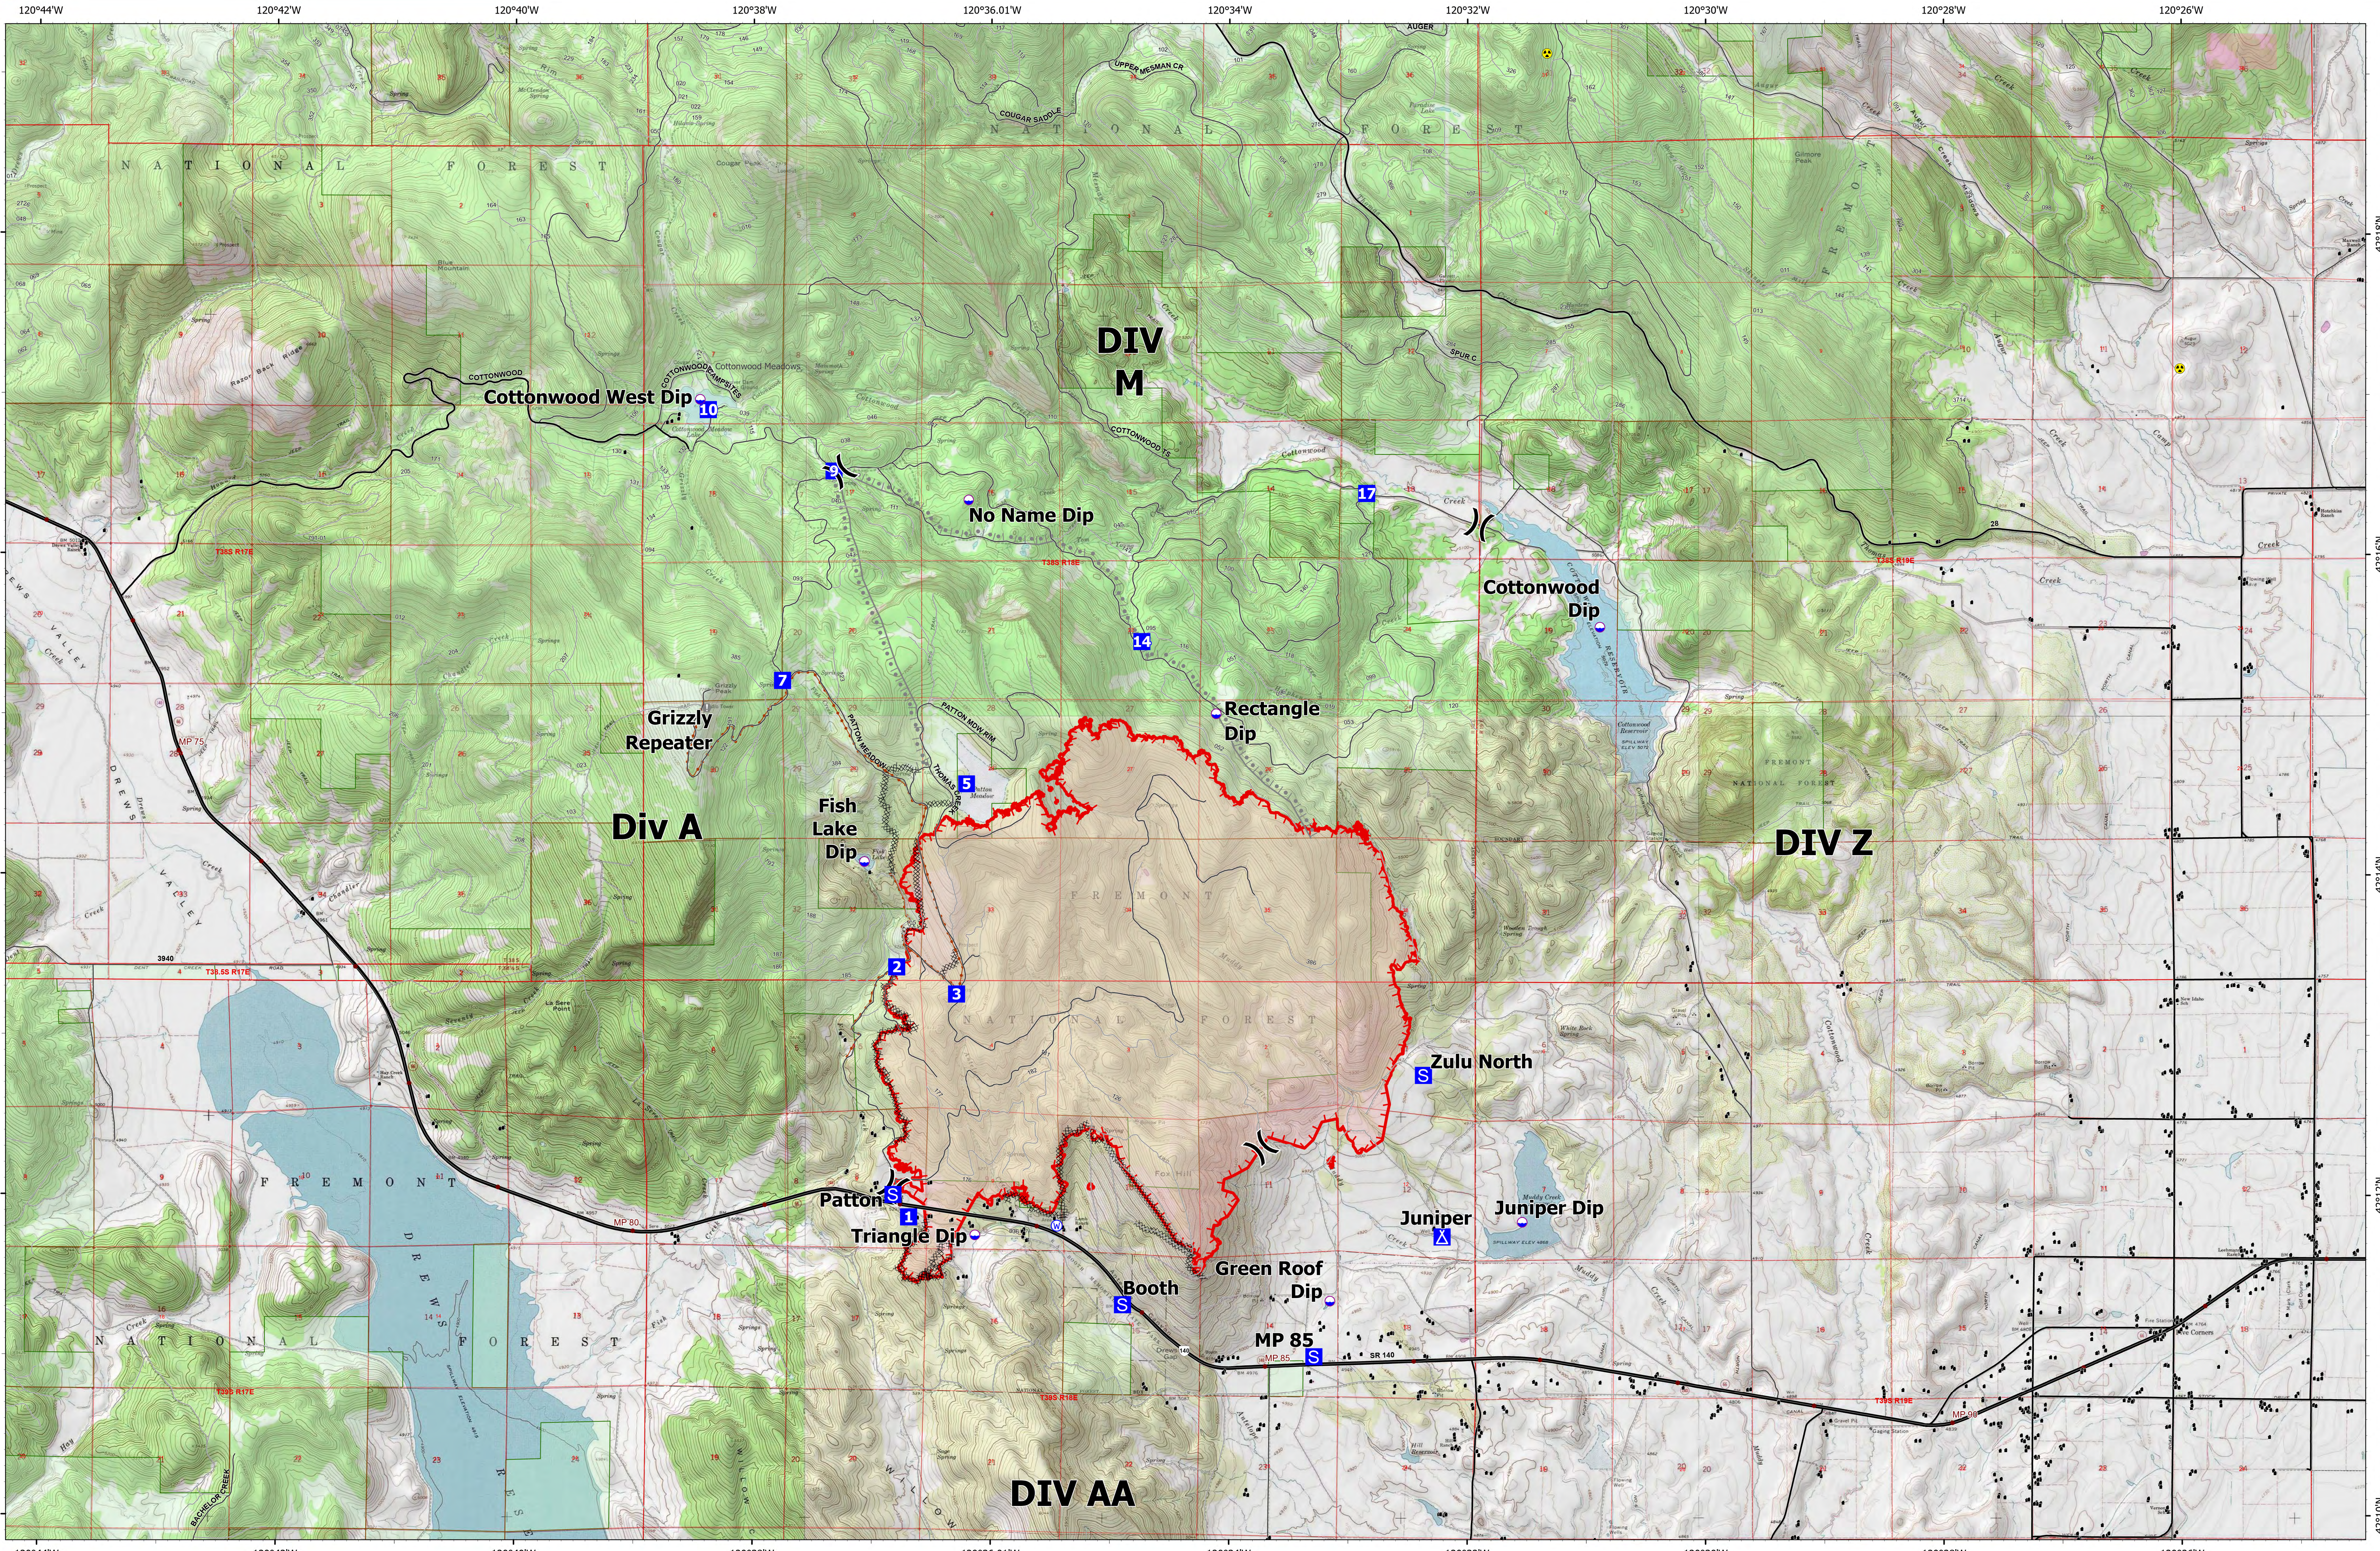

# OPS Map

# Patton Meadow

# ORFWF210419

August 17, 2021  
Day Shift

ODF Team 3 GIS  
08/17/2021 08:32  
Acres from IR

Fox Cpx: 7,229 acres at 08/16/21 @ 20:50 hrs  
Patton Meadow: 6,405 acres  
Willow Valley: 824 acres

- Fire Area
- Completed Dozer Line
- Completed Road as Line
- Planned Burnout
- Fire Edge
- Dip Site
- Division Break
- Drop Point
- Camp
- Staging Area
- Value at Risk
- Hazard
- Water Source
- Structures
- Oregon Department of State Lands
- Oregon Parks and Recreation Department
- US Forest Service
- State Boundary
- Buried Transmission Line