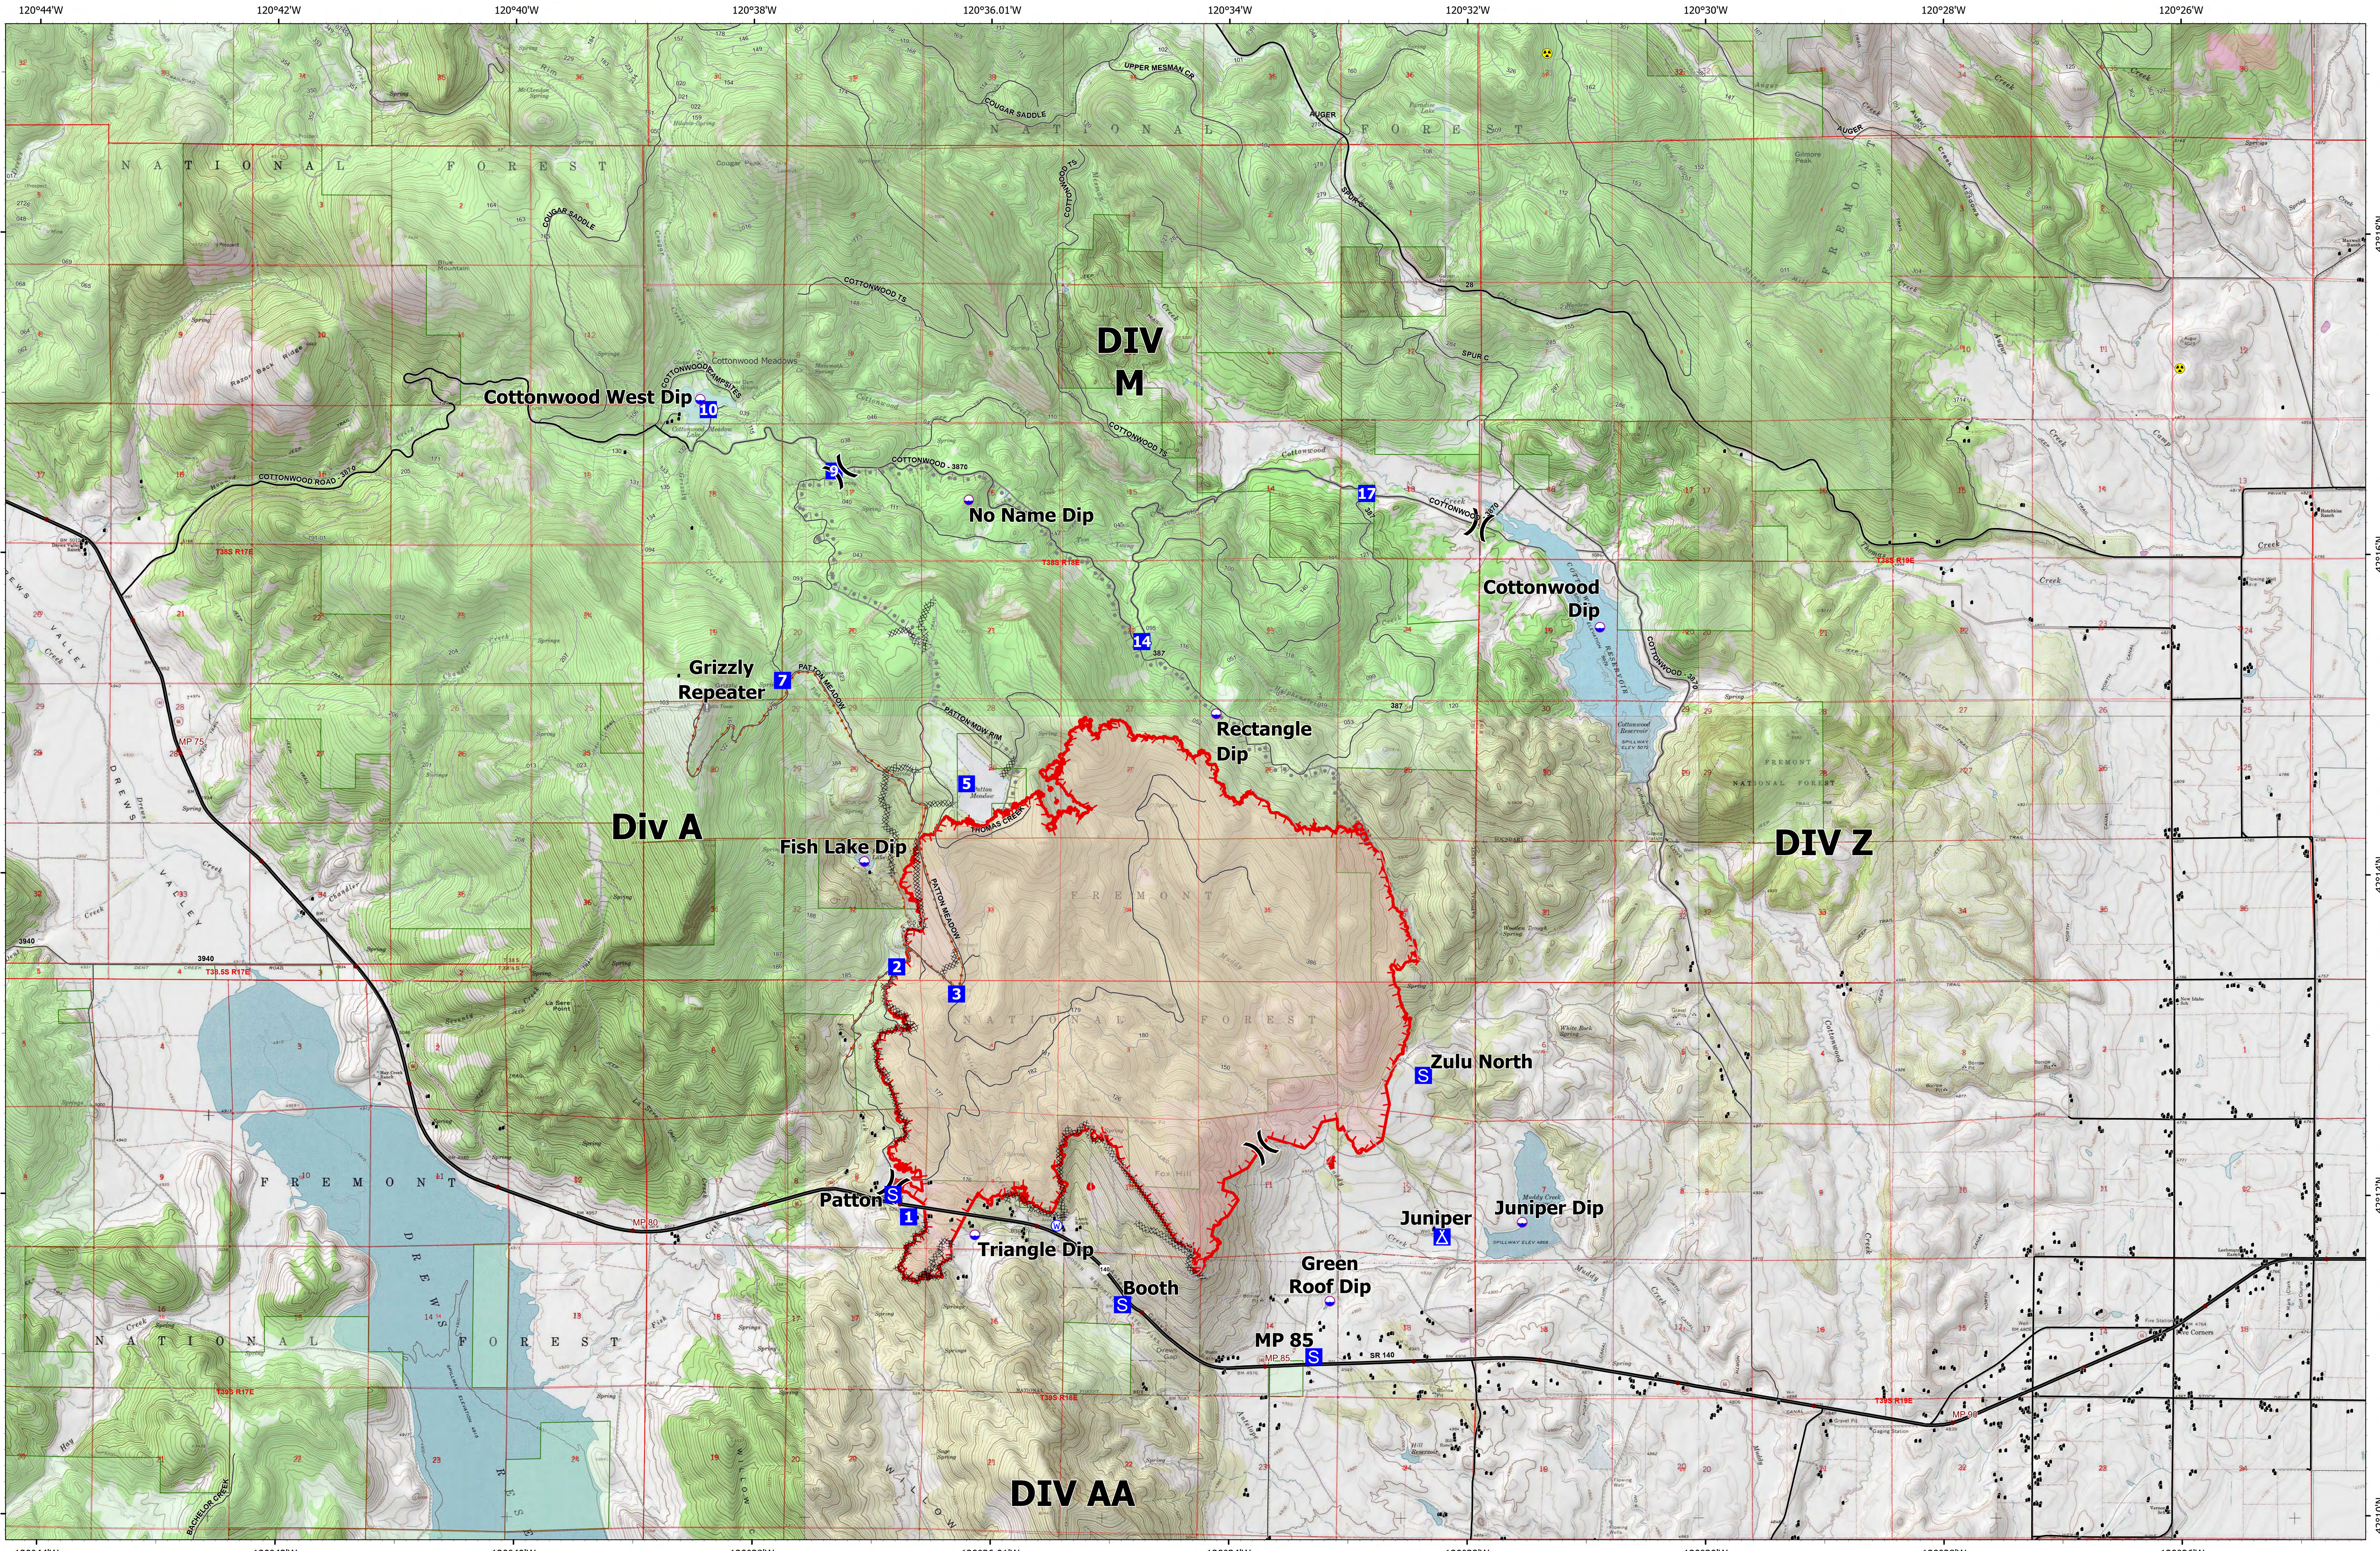

OPS Map

Patton Meadow

ORFWF210419

August 17, 2021
Night Shift

ODF Team 3 GIS
08/17/2021 1446
Acres from IR

Fox Cpx: 7,229 acres at 08/16/21 @ 20:50 hrs
Patton Meadow: 6,405 acres
Willow Valley: 824 acres

- Fire Area
- Completed Dozer Line
- Completed Road as Line
- Planned Burnout
- Fire Edge
- Dip Site
- Division Break
- Drop Point
- Camp
- Staging Area
- Value at Risk
- Hazard
- Water Source
- Structures
- Oregon Department of State Lands
- Oregon Parks and Recreation Department
- US Forest Service
- State Boundary
- Buried Transmission Line