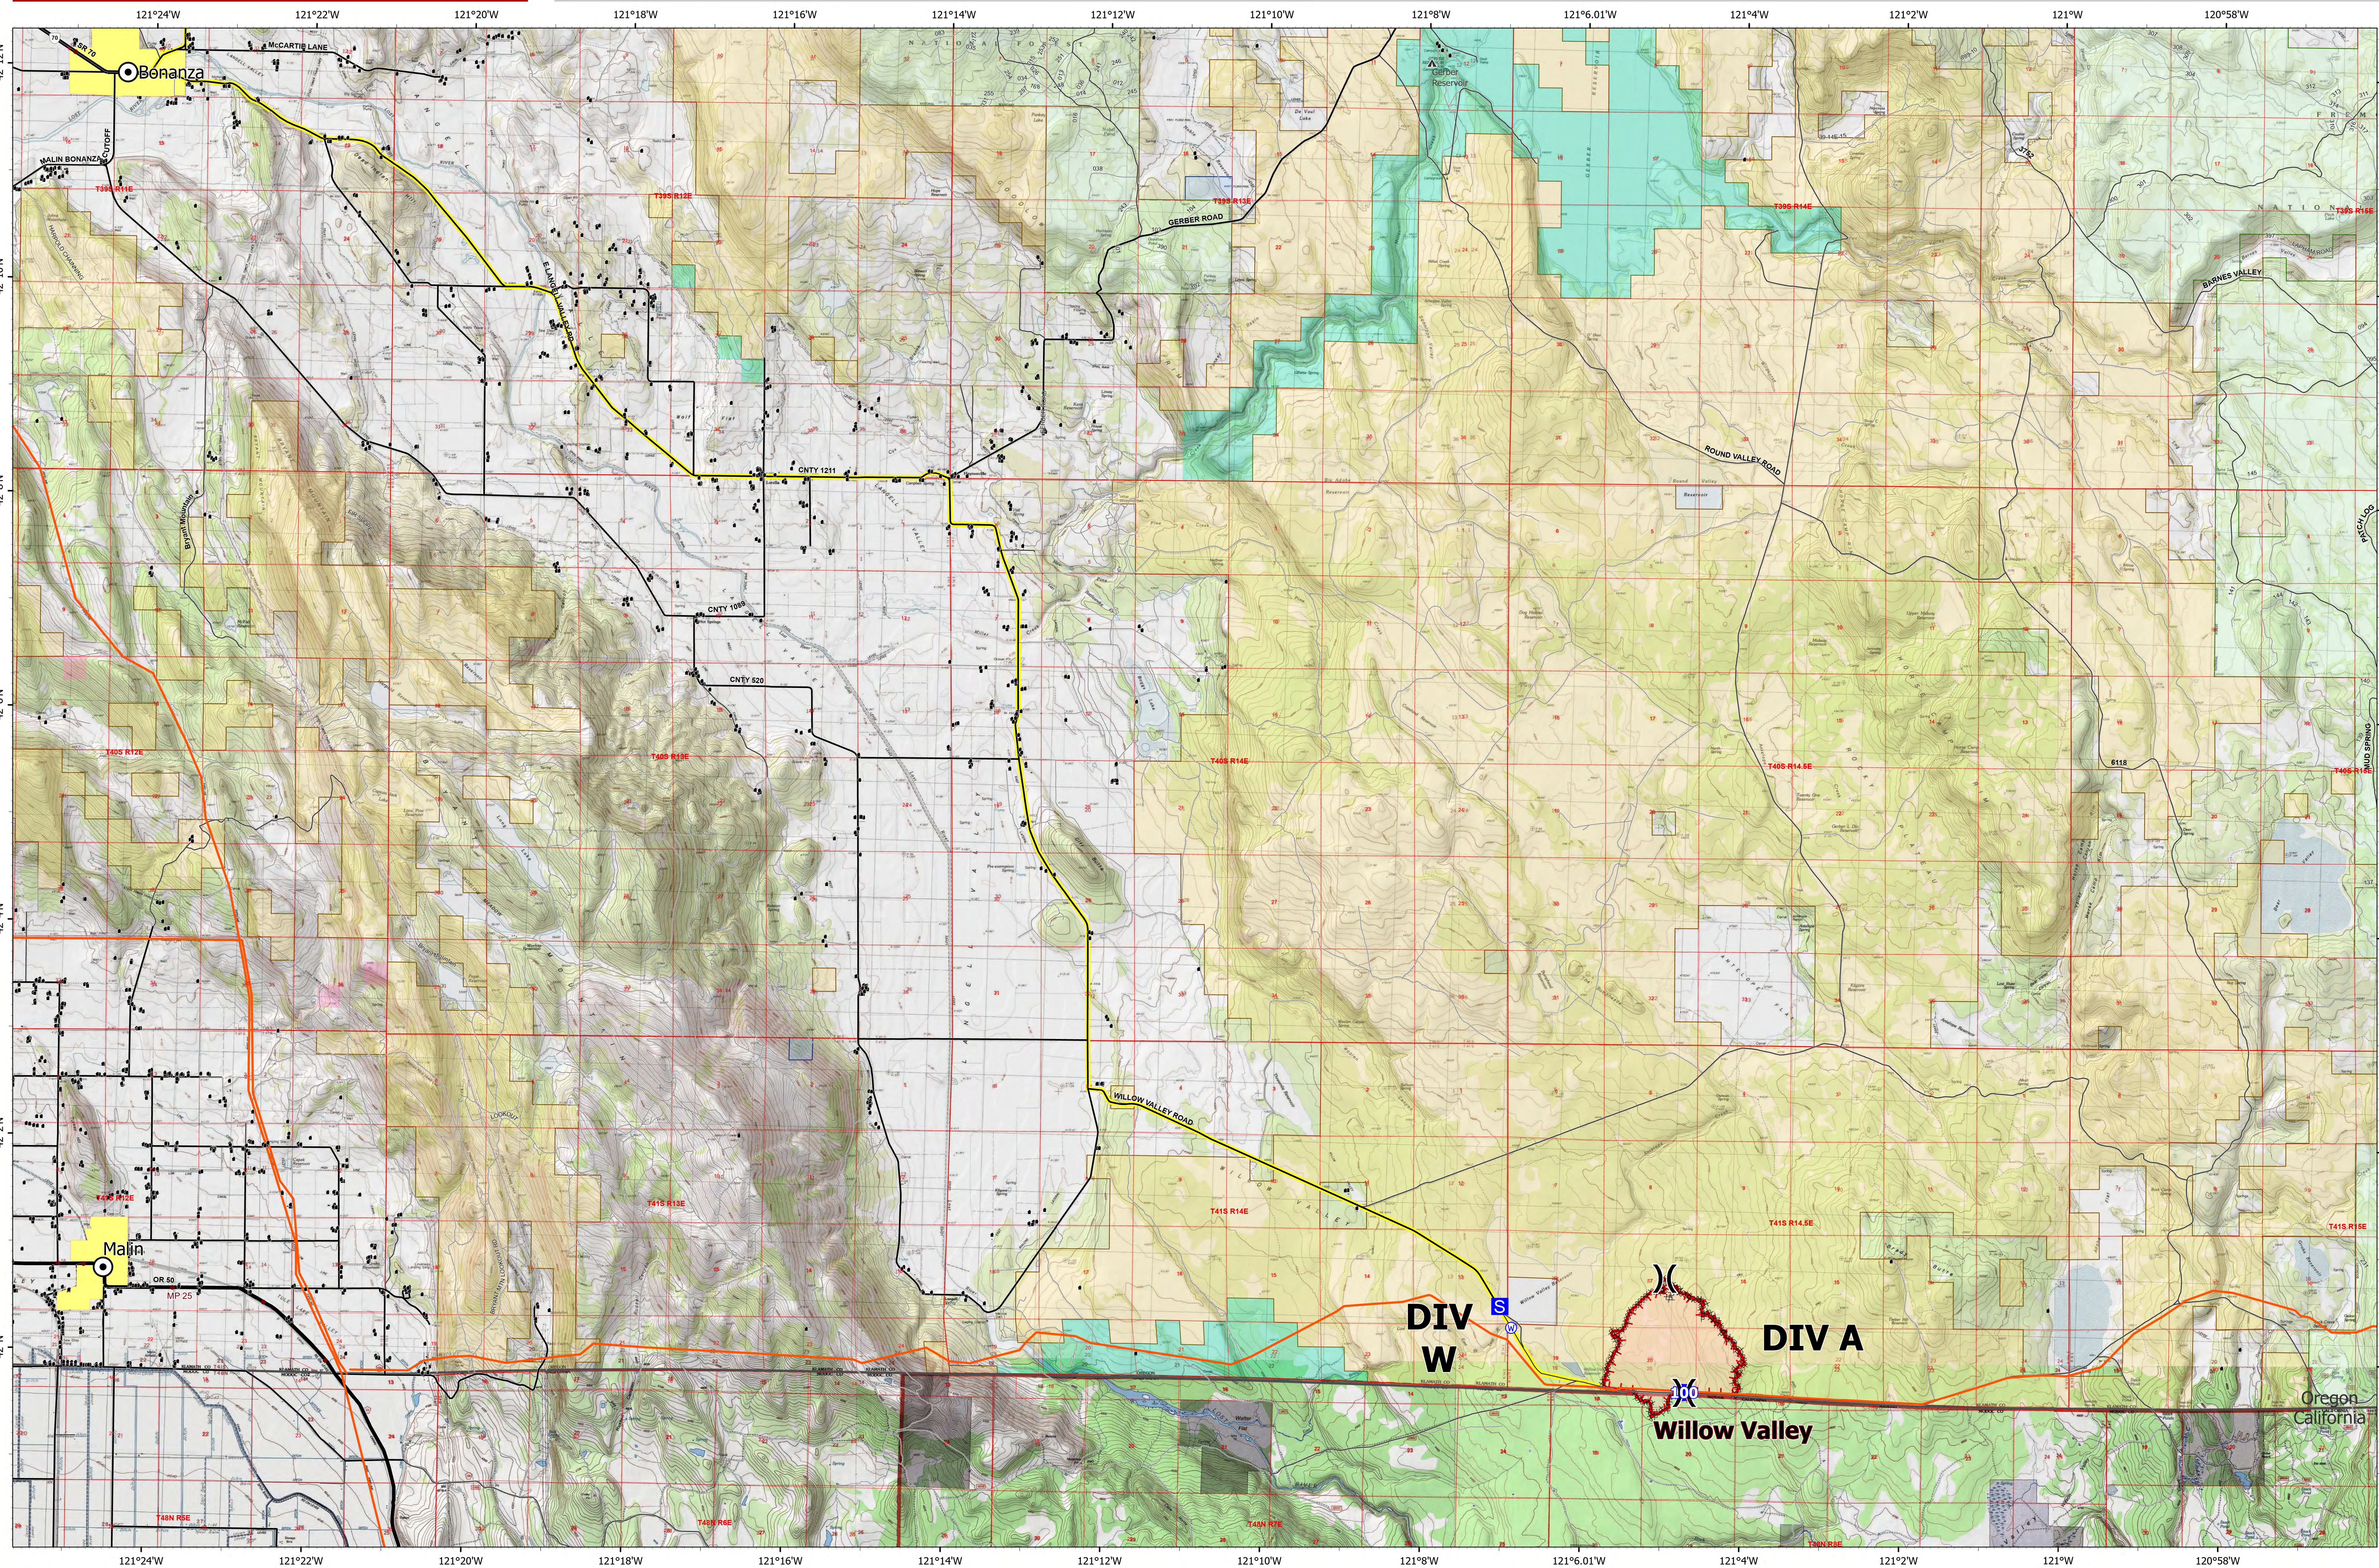

OPS Map

Willow Valley

ORLAD210420

August 17, 2021
Day Shift

0 0.5 1 2 Miles

ODF Team 3 GIS
08/16/2021 2202
Acres from IR

Fox Cpx: 6,853 acres at 08/15/21 @ 20:23 hrs
Patton Meadow: 6,029 acres
Willow Valley: 824 acres

- Fire Area
- Completed Dozer Line
- Completed Road as Line
- Fire Edge
- Division Break
- S Drop Point
- W Staging Area
- W Water Source
- W Structures
- Natural Gas Pipelines
- Oregon Department of Forestry
- Oregon Department of State Lands
- US Bureau of Land Management
- US Forest Service
- Other Federal Lands
- State Boundary
- Travel Route