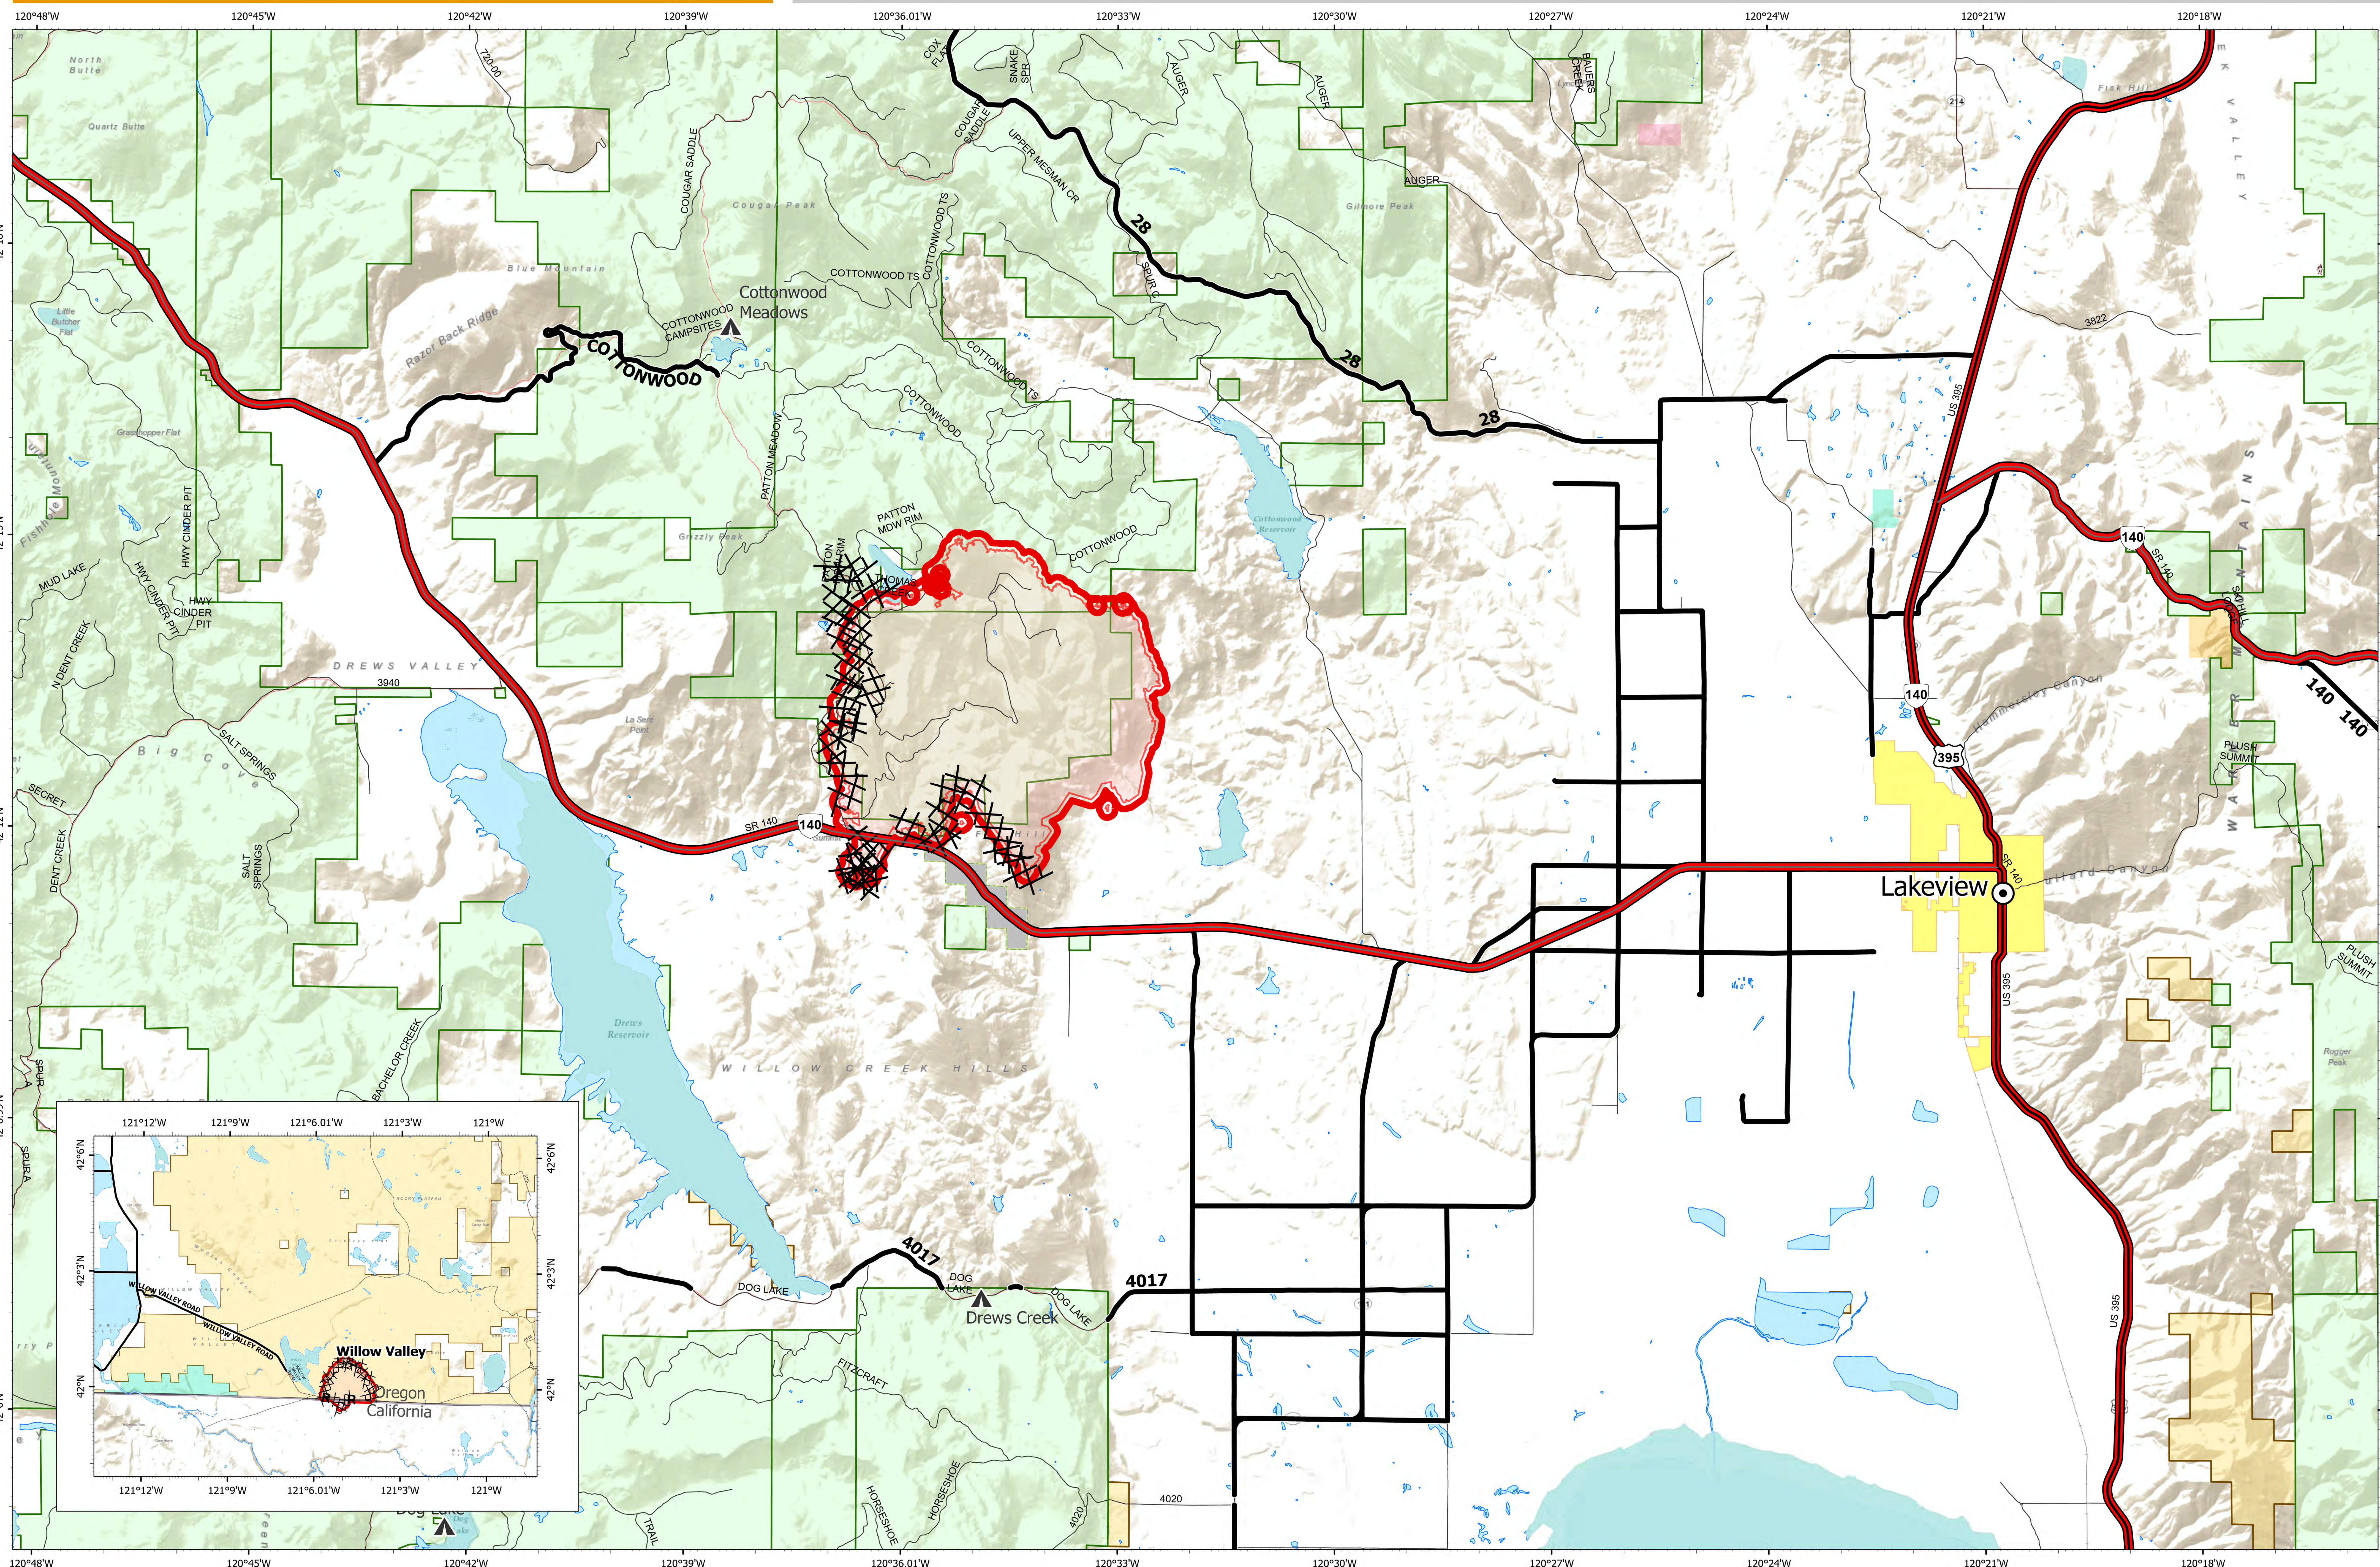

Information Map

Fox Complex

Patton Meadow / Willow Valley

August 17, 2021

August 17, 2021

Fox Complex

Information Map

08/17/2021 0919 Fox Cpx: 7,229 acres on 08/16/21 @ 20:50 hrs
Acres from IR Patton Meadow: 6,405 acres
North American 1983 Datum, Lat/Long Grid Willow Valley: 824 acres

- Fire Area
- Completed Dozer Line
- Interstate; Highway
- Paved
- Oregon Department of State Lands
- Oregon Parks and Recreation Department
- Other Federal Lands
- Local Government
- R - Completed Road as Line
- All weather
- US Bureau of Land Management
- State Boundary
- Fire Edge
- US Forest Service