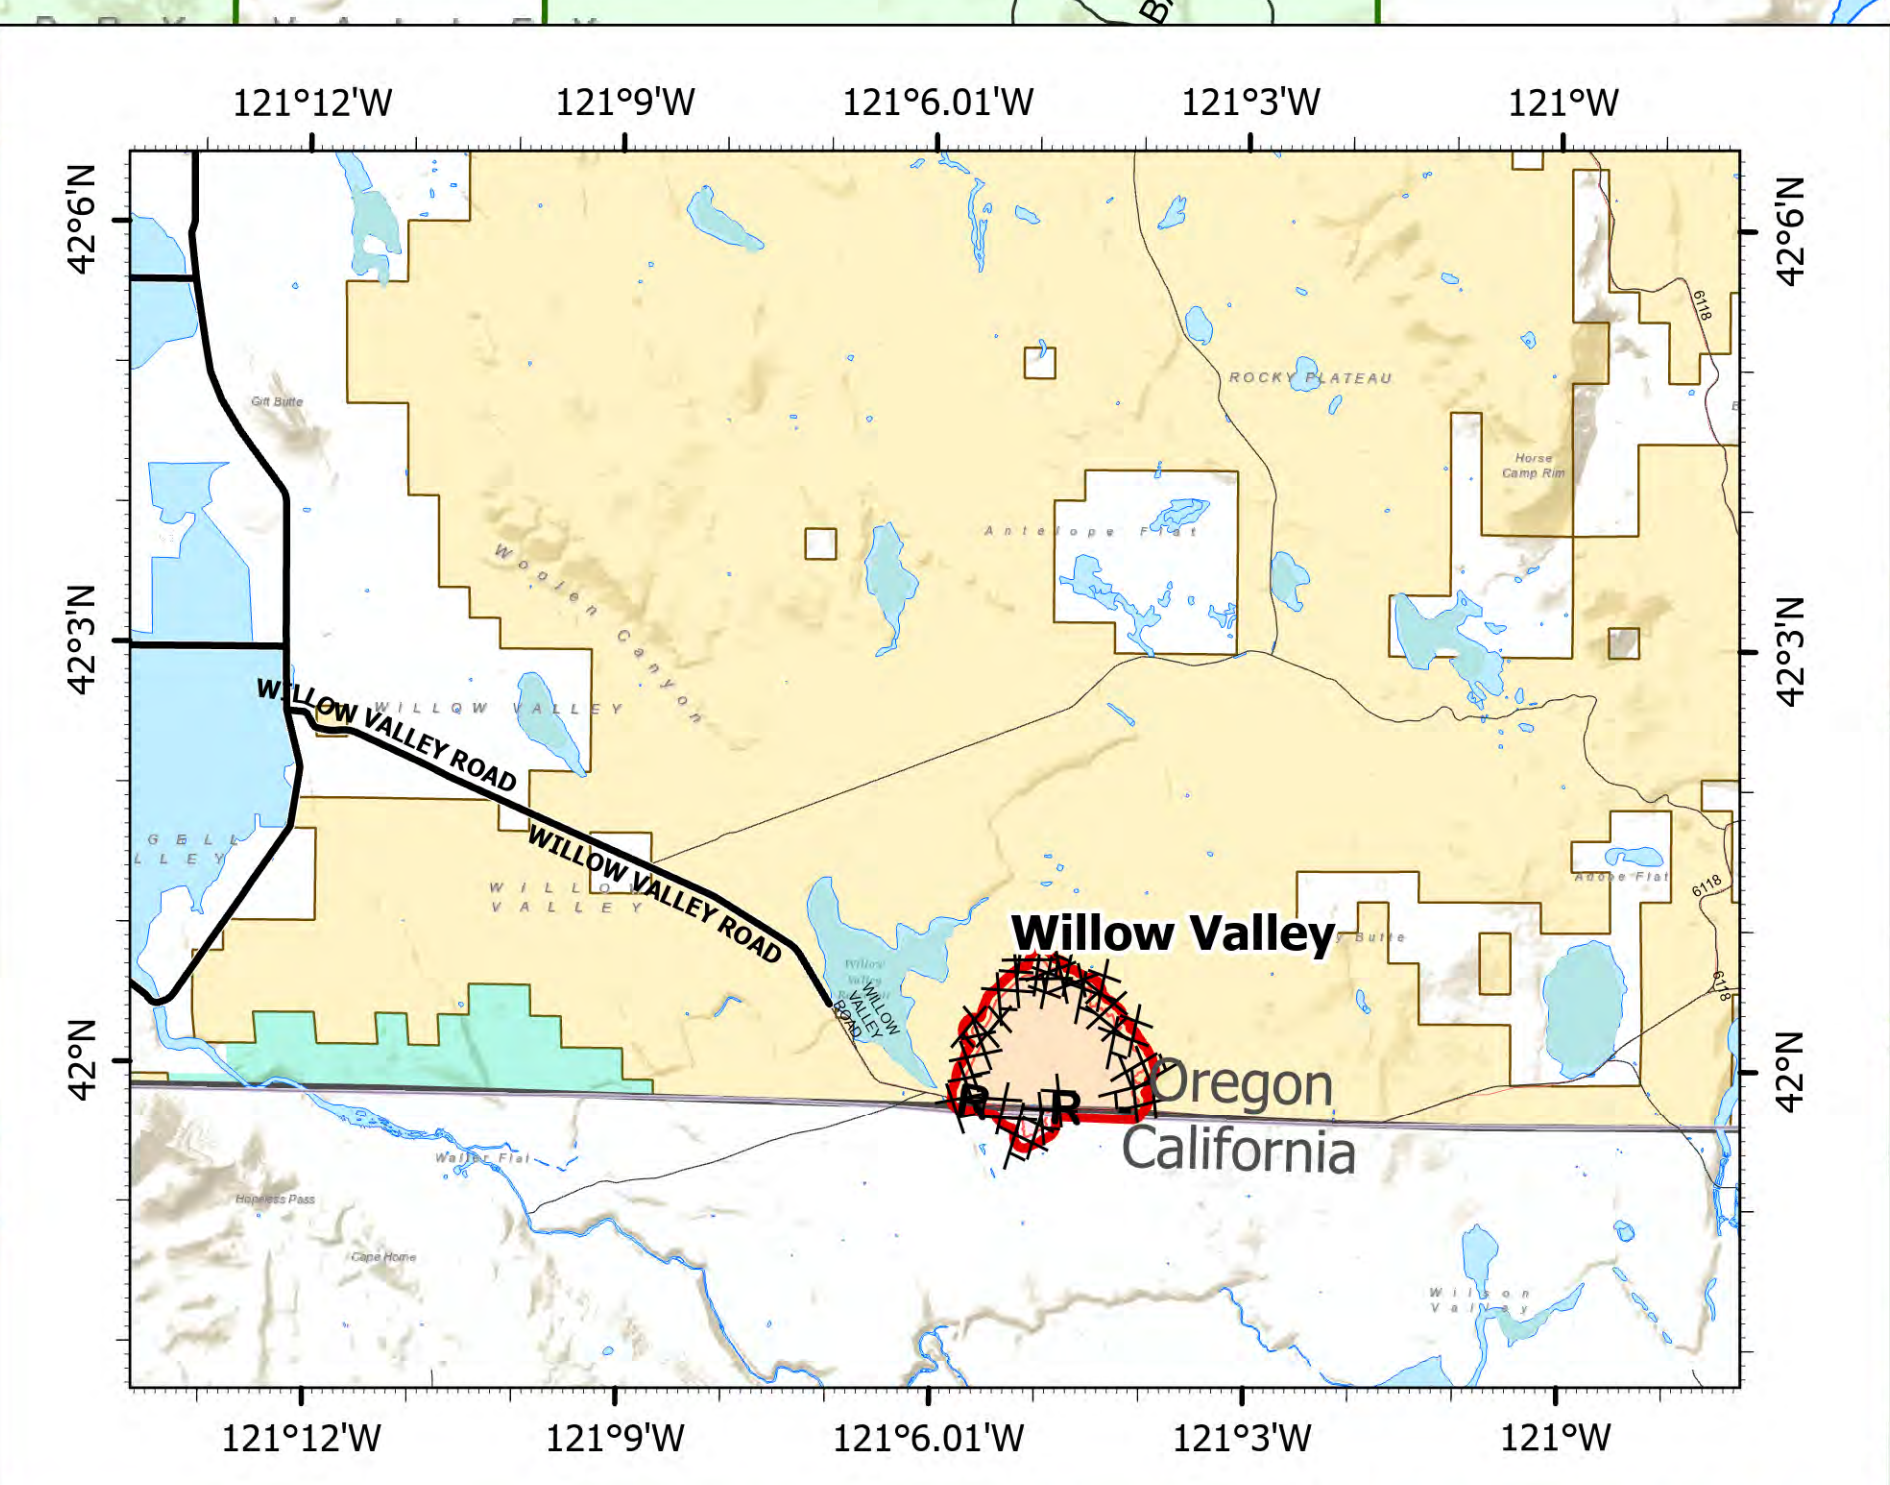

Information Map

Fox Complex

Patton Meadow / Willow Valley

August 17, 2021

August 17, 2021

Fox Complex

Information Map

08/17/2021 0919 Fox Cpx: 7,229 acres on 08/16/21 @ 20:50 hrs
Acres from IR Patton Meadow: 6,405 acres
North American 1983 Datum, Lat/Long Grid Willow Valley: 824 acres

- Fire Area
- Completed Dozer Line
- Interstate; Highway
- Paved
- Oregon Department of State Lands
- Oregon Parks and Recreation Department
- Other Federal Lands
- Local Government
- R - Completed Road as Line
- All weather
- US Bureau of Land Management
- State Boundary
- Fire Edge
- US Forest Service