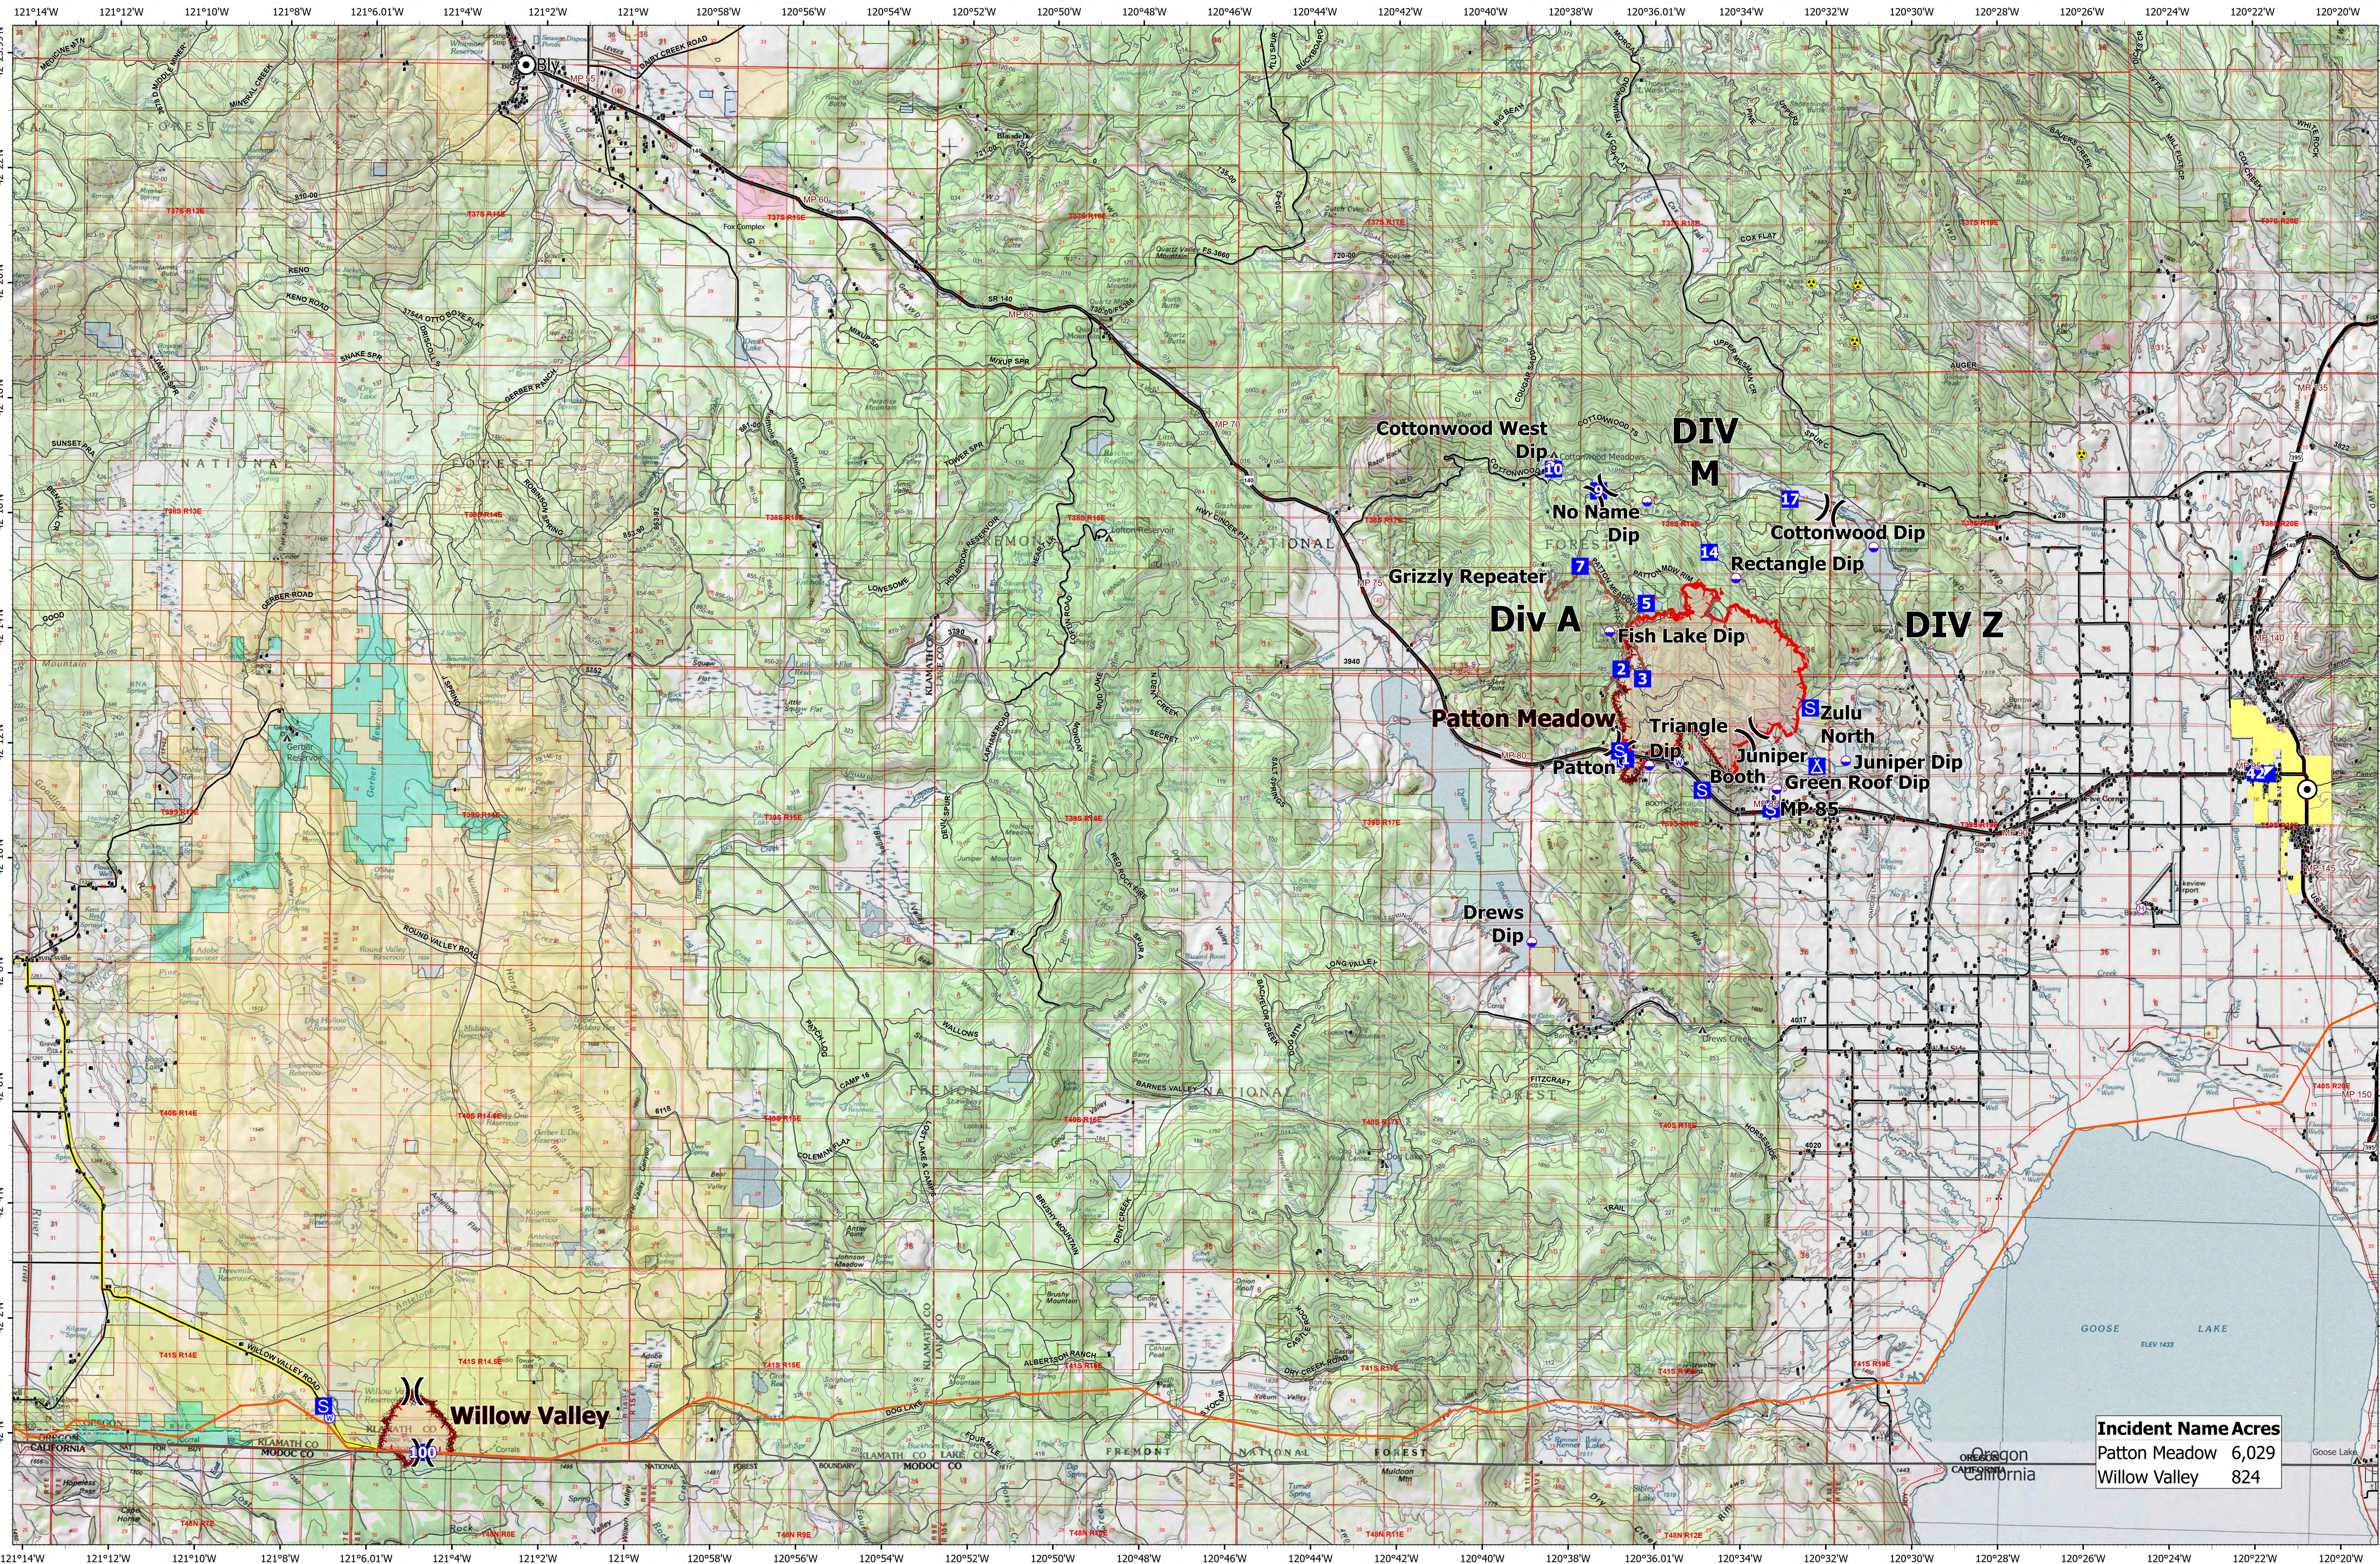

Plans Map

Fox Complex

ORFWF210422

August 17, 2021
Day Shift

Incident Name	Acres
Patton Meadow	6,029
Willow Valley	824

ODF Team 1 GIS
08/16/2021 22:11
Acres from IR

Fox Cpx: 6,853 acres at 08/15/21 @ 20:23 hrs
Patton Meadow: acres
Willow Valley: acres

- Fire Area
- Completed Dozer Line
- Completed Road as Line
- Planned Burnout
- Fire Edge
- Dip Site
- Helibase
- Division Break
- Incident Command Post
- Drop Point
- Camp
- Staging Area
- Value at Risk
- Hazard
- Water Source
- Structures
- Oregon Department of Forestry
- Oregon Department of State Lands
- Oregon Parks and Recreation Department
- US Bureau of Land Management
- US Forest Service
- Other Federal Lands
- Natural Gas Pipelines
- Travel Route
- State Boundary
- Buried Transmission Line

Use the camera on a mobile device