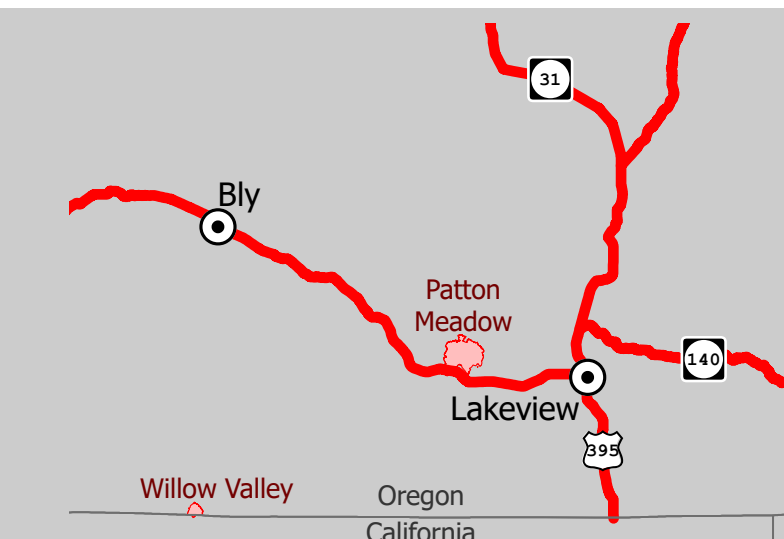

Briefing Map

Willow Valley

ORLAD210420

August 17, 2021
Day Shift

Fox Cpx: 6,853 acres at 08/15/21 @ 20:23 hrs
Patton Meadow: 6,029 acres
Willow Valley: 824 acres

- Fire Area
- Completed Dozer Line
- Completed Road as Line
- Fire Edge
- Division Break
- S Drop Point
- W Staging Area
- 100 Water Source
- Structures
- Travel Route
- Paved
- All weather
- Natural Gas Pipelines
- USDA Forest Service
- State Boundary

Scan to download maps

Use the camera on a mobile device