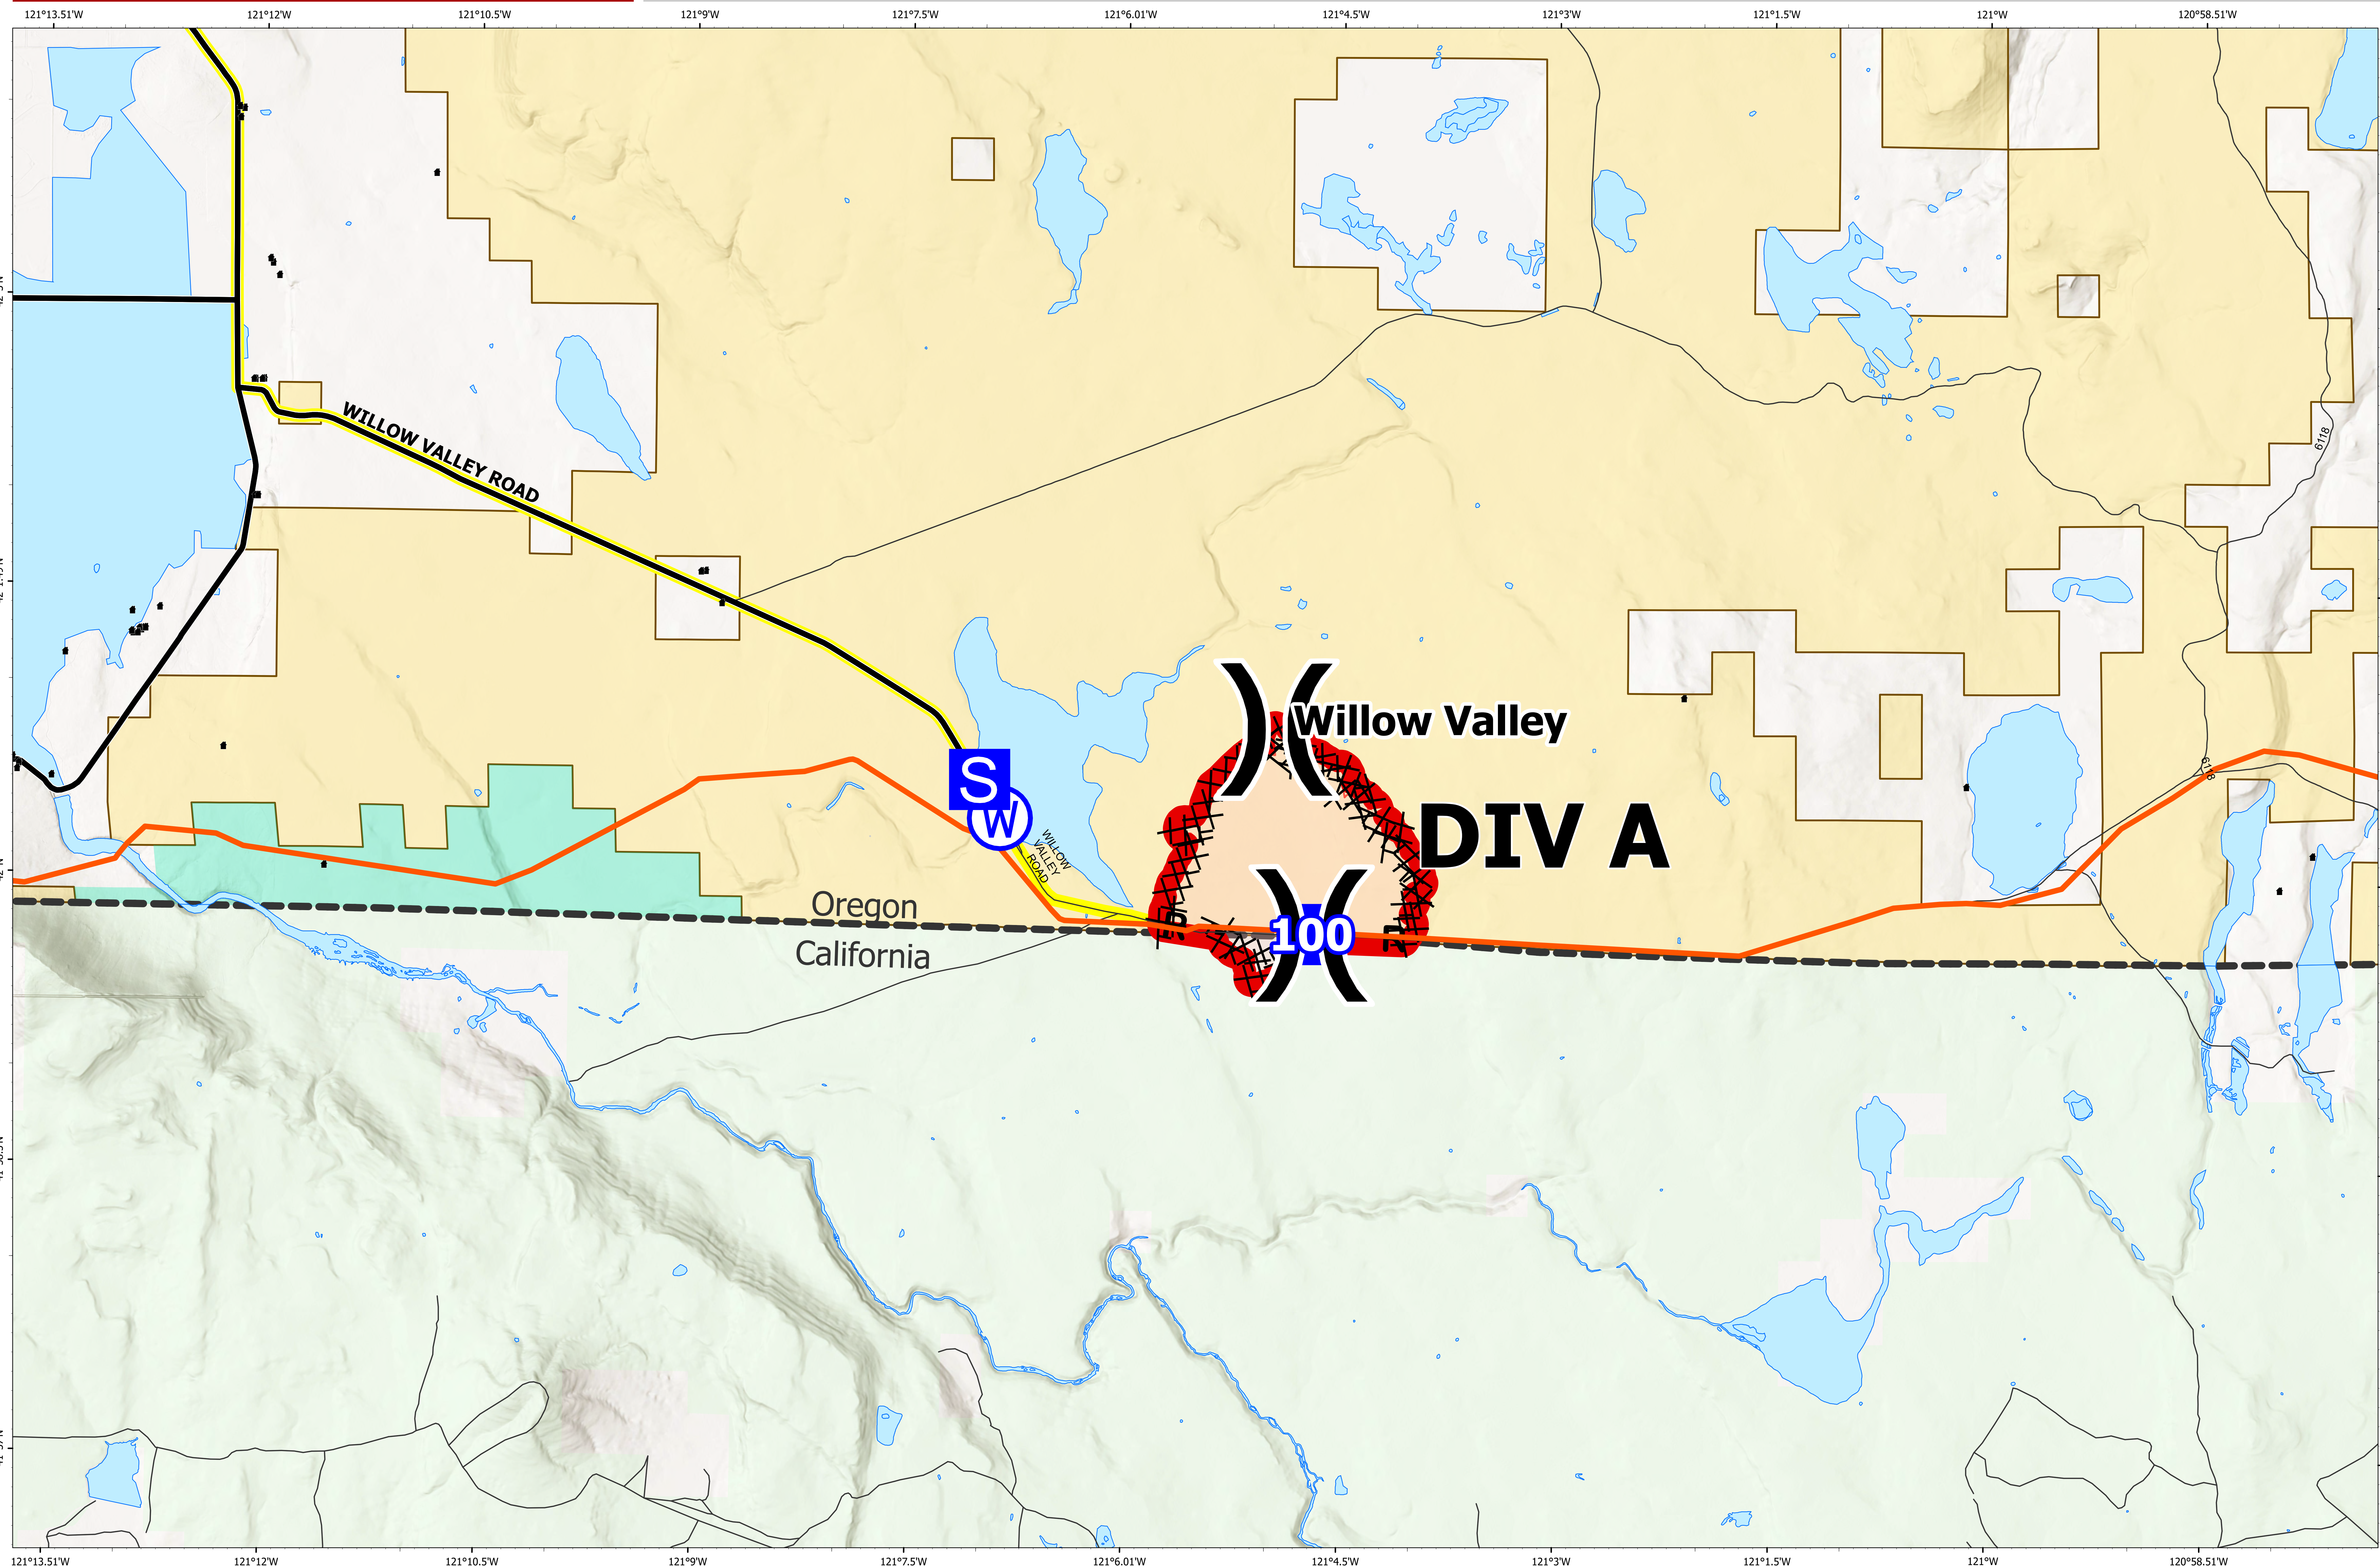

Briefing Map

Willow Valley

ORLAD210420

August 17, 2021
Day Shift

Fox Cpx: 6,853 acres at 08/15/21 @ 20:23 hrs
Patton Meadow: 6,029 acres
Willow Valley: 824 acres

- Fire Area
- Completed Dozer Line
- Completed Road as Line
- Fire Edge
- Division Break
- S Drop Point
- W Staging Area
- 100 Water Source
- Structures
- Travel Route
- Paved
- All weather
- Natural Gas Pipelines
- USDA Forest Service
- State Boundary

Scan to download maps

Use the camera on a mobile device