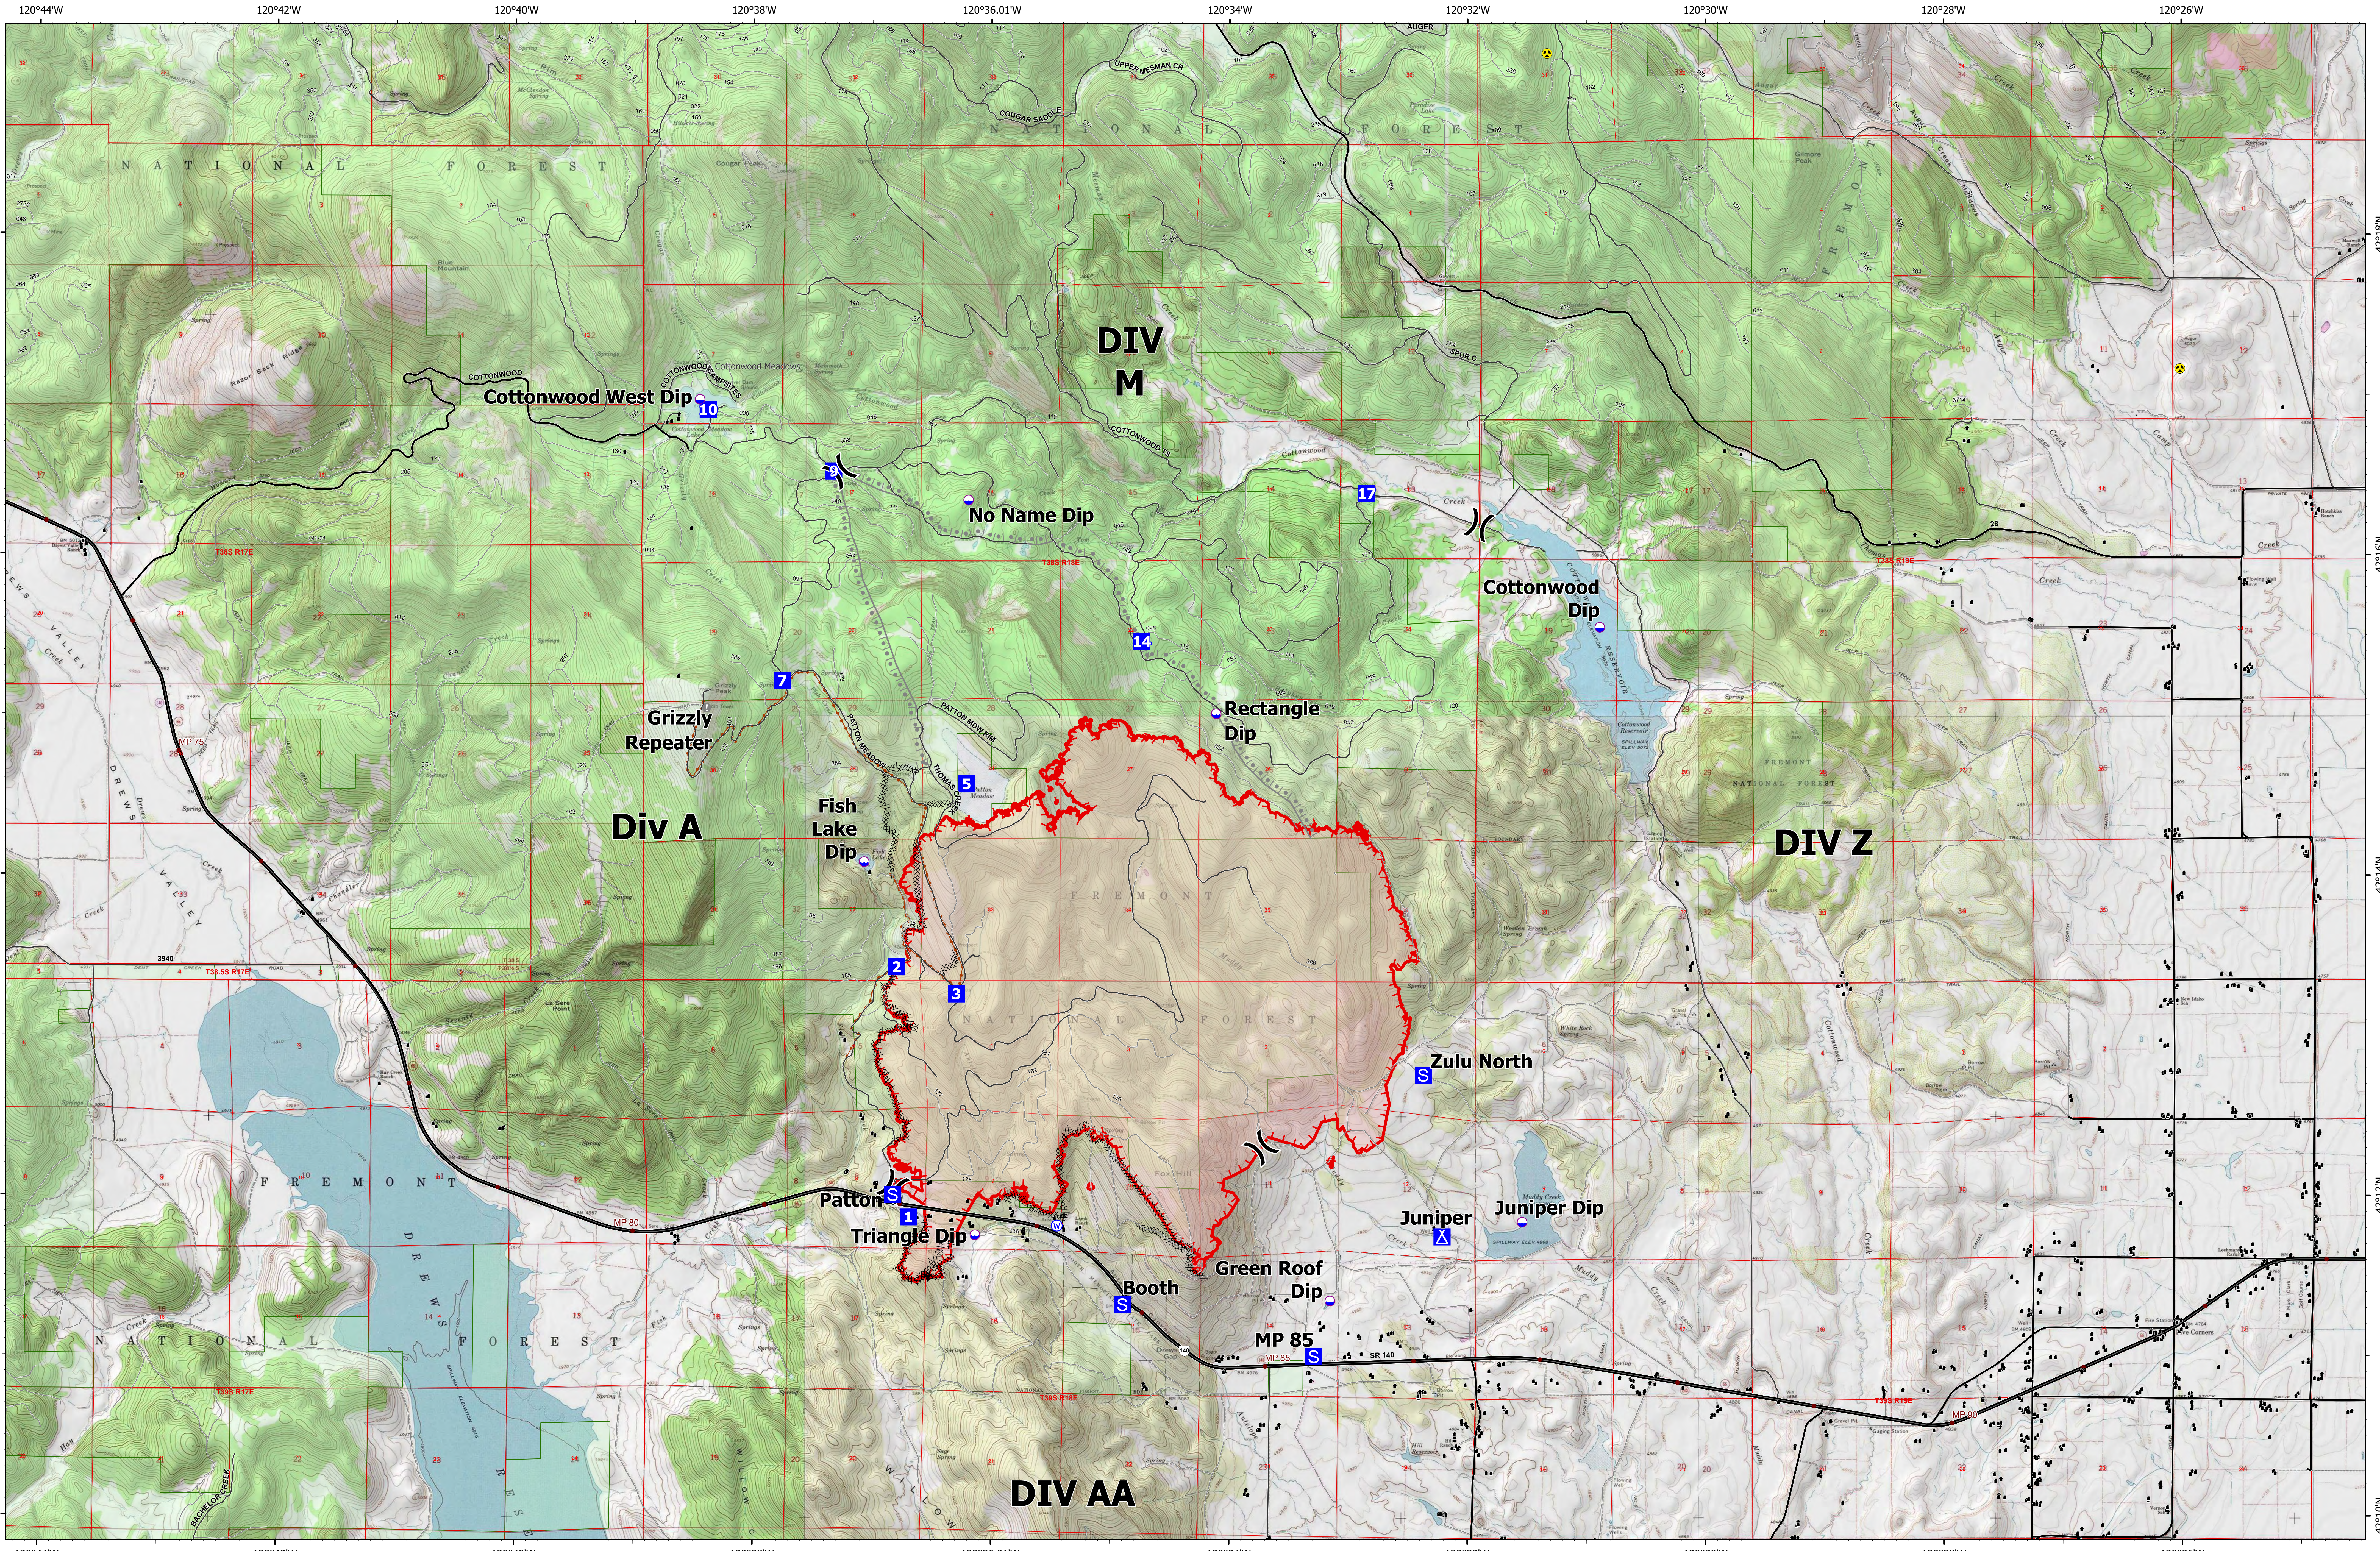

OPS Map

Patton Meadow

ORFWF210419

August 17, 2021
Day Shift

ODF Team 3 GIS
08/17/2021 0802
Acres from IR

Fox Cpx: 7,229 acres at 08/16/21 @ 20:50 hrs
Patton Meadow: 6,405 acres
Willow Valley: 824 acres

- Fire Area
- Completed Dozer Line
- Completed Road as Line
- Planned Burnout
- Fire Edge
- Dip Site
- Division Break
- Drop Point
- Camp
- Staging Area
- Value at Risk
- Hazard
- Water Source
- Structures
- Oregon Department of State Lands
- Oregon Parks and Recreation Department
- US Forest Service
- State Boundary
- Buried Transmission Line