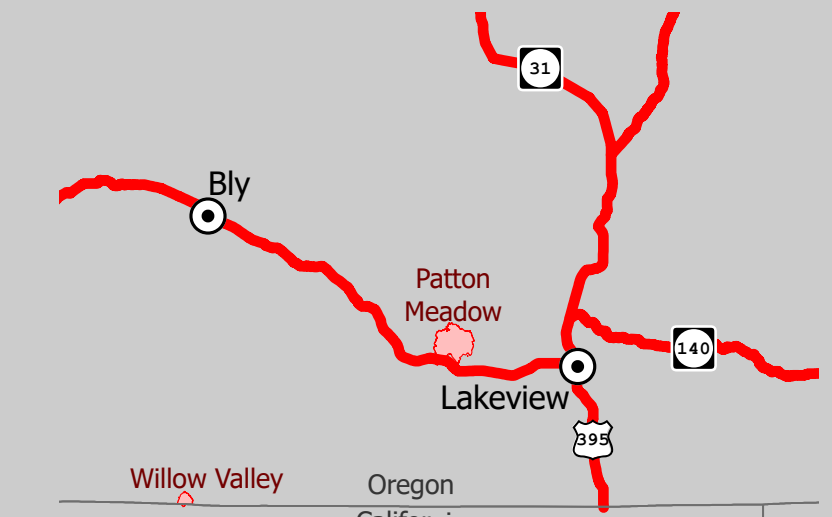

OPS Map

Patton Meadow

ORFWF210419

August 17, 2021
Day Shift

ODF Team 3 GIS
08/17/2021 0802
Acres from IR

Fox Cpx: 7,229 acres at 08/16/21 @ 20:50 hrs
Patton Meadow: 6,405 acres
Willow Valley: 824 acres

- Fire Area
- Completed Dozer Line
- Completed Road as Line
- Planned Burnout
- Fire Edge
- Dip Site
- Division Break
- Drop Point
- Camp
- Staging Area
- Value at Risk
- Hazard
- Water Source
- Structures
- Oregon Department of State Lands
- Oregon Parks and Recreation Department
- US Forest Service
- State Boundary
- Buried Transmission Line