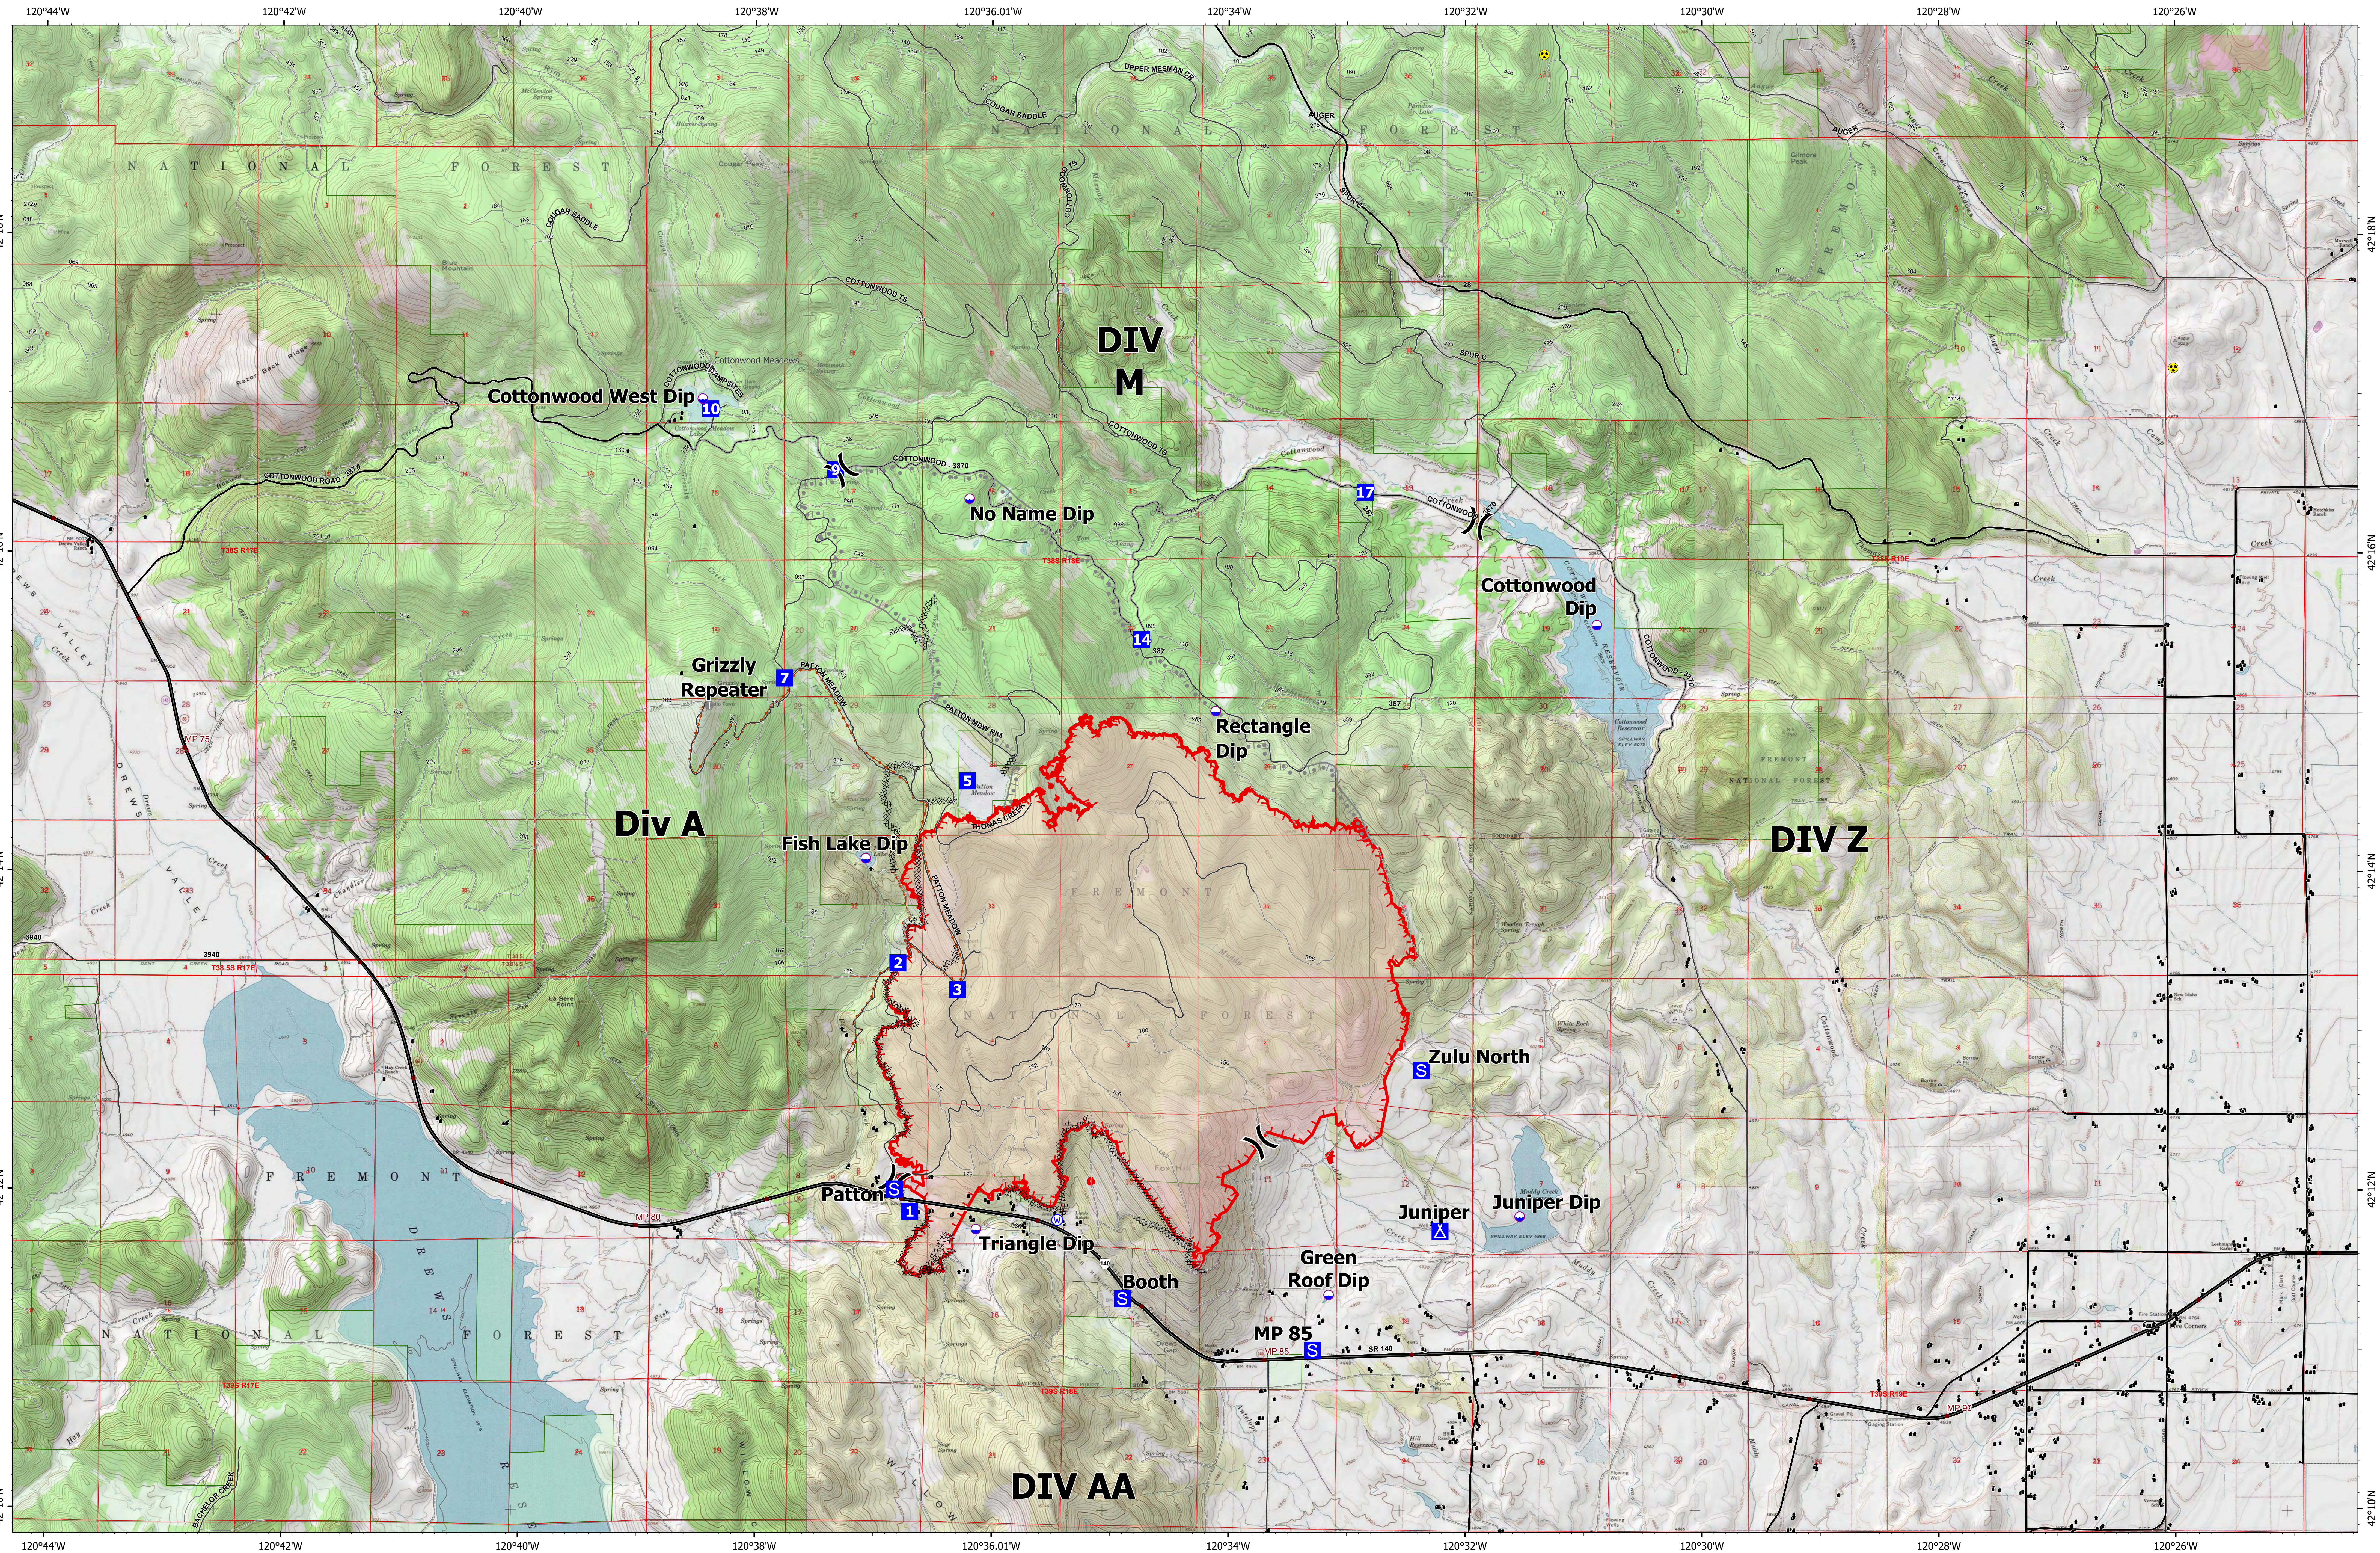

OPS Map

Patton Meadow

ORFWF210419

August 17, 2021
Night Shift

0 0.5 1 2 Miles

ODF Team 3 GIS
08/17/2021 1447
Acres from IR

Fox Cpx: 7,229 acres at 08/16/21 @ 20:50 hrs
Patton Meadow: 6,405 acres
Willow Valley: 824 acres

- Fire Area
- Completed Dozer Line
- Completed Road as Line
- Planned Burnout
- Fire Edge
- Dip Site
- Drop Point
- Camp
- Staging Area
- Value at Risk
- Division Break
- Hazard
- Water Source
- Structures
- Oregon Department of State Lands
- Oregon Parks and Recreation Department
- US Forest Service
- State Boundary
- Buried Transmission Line