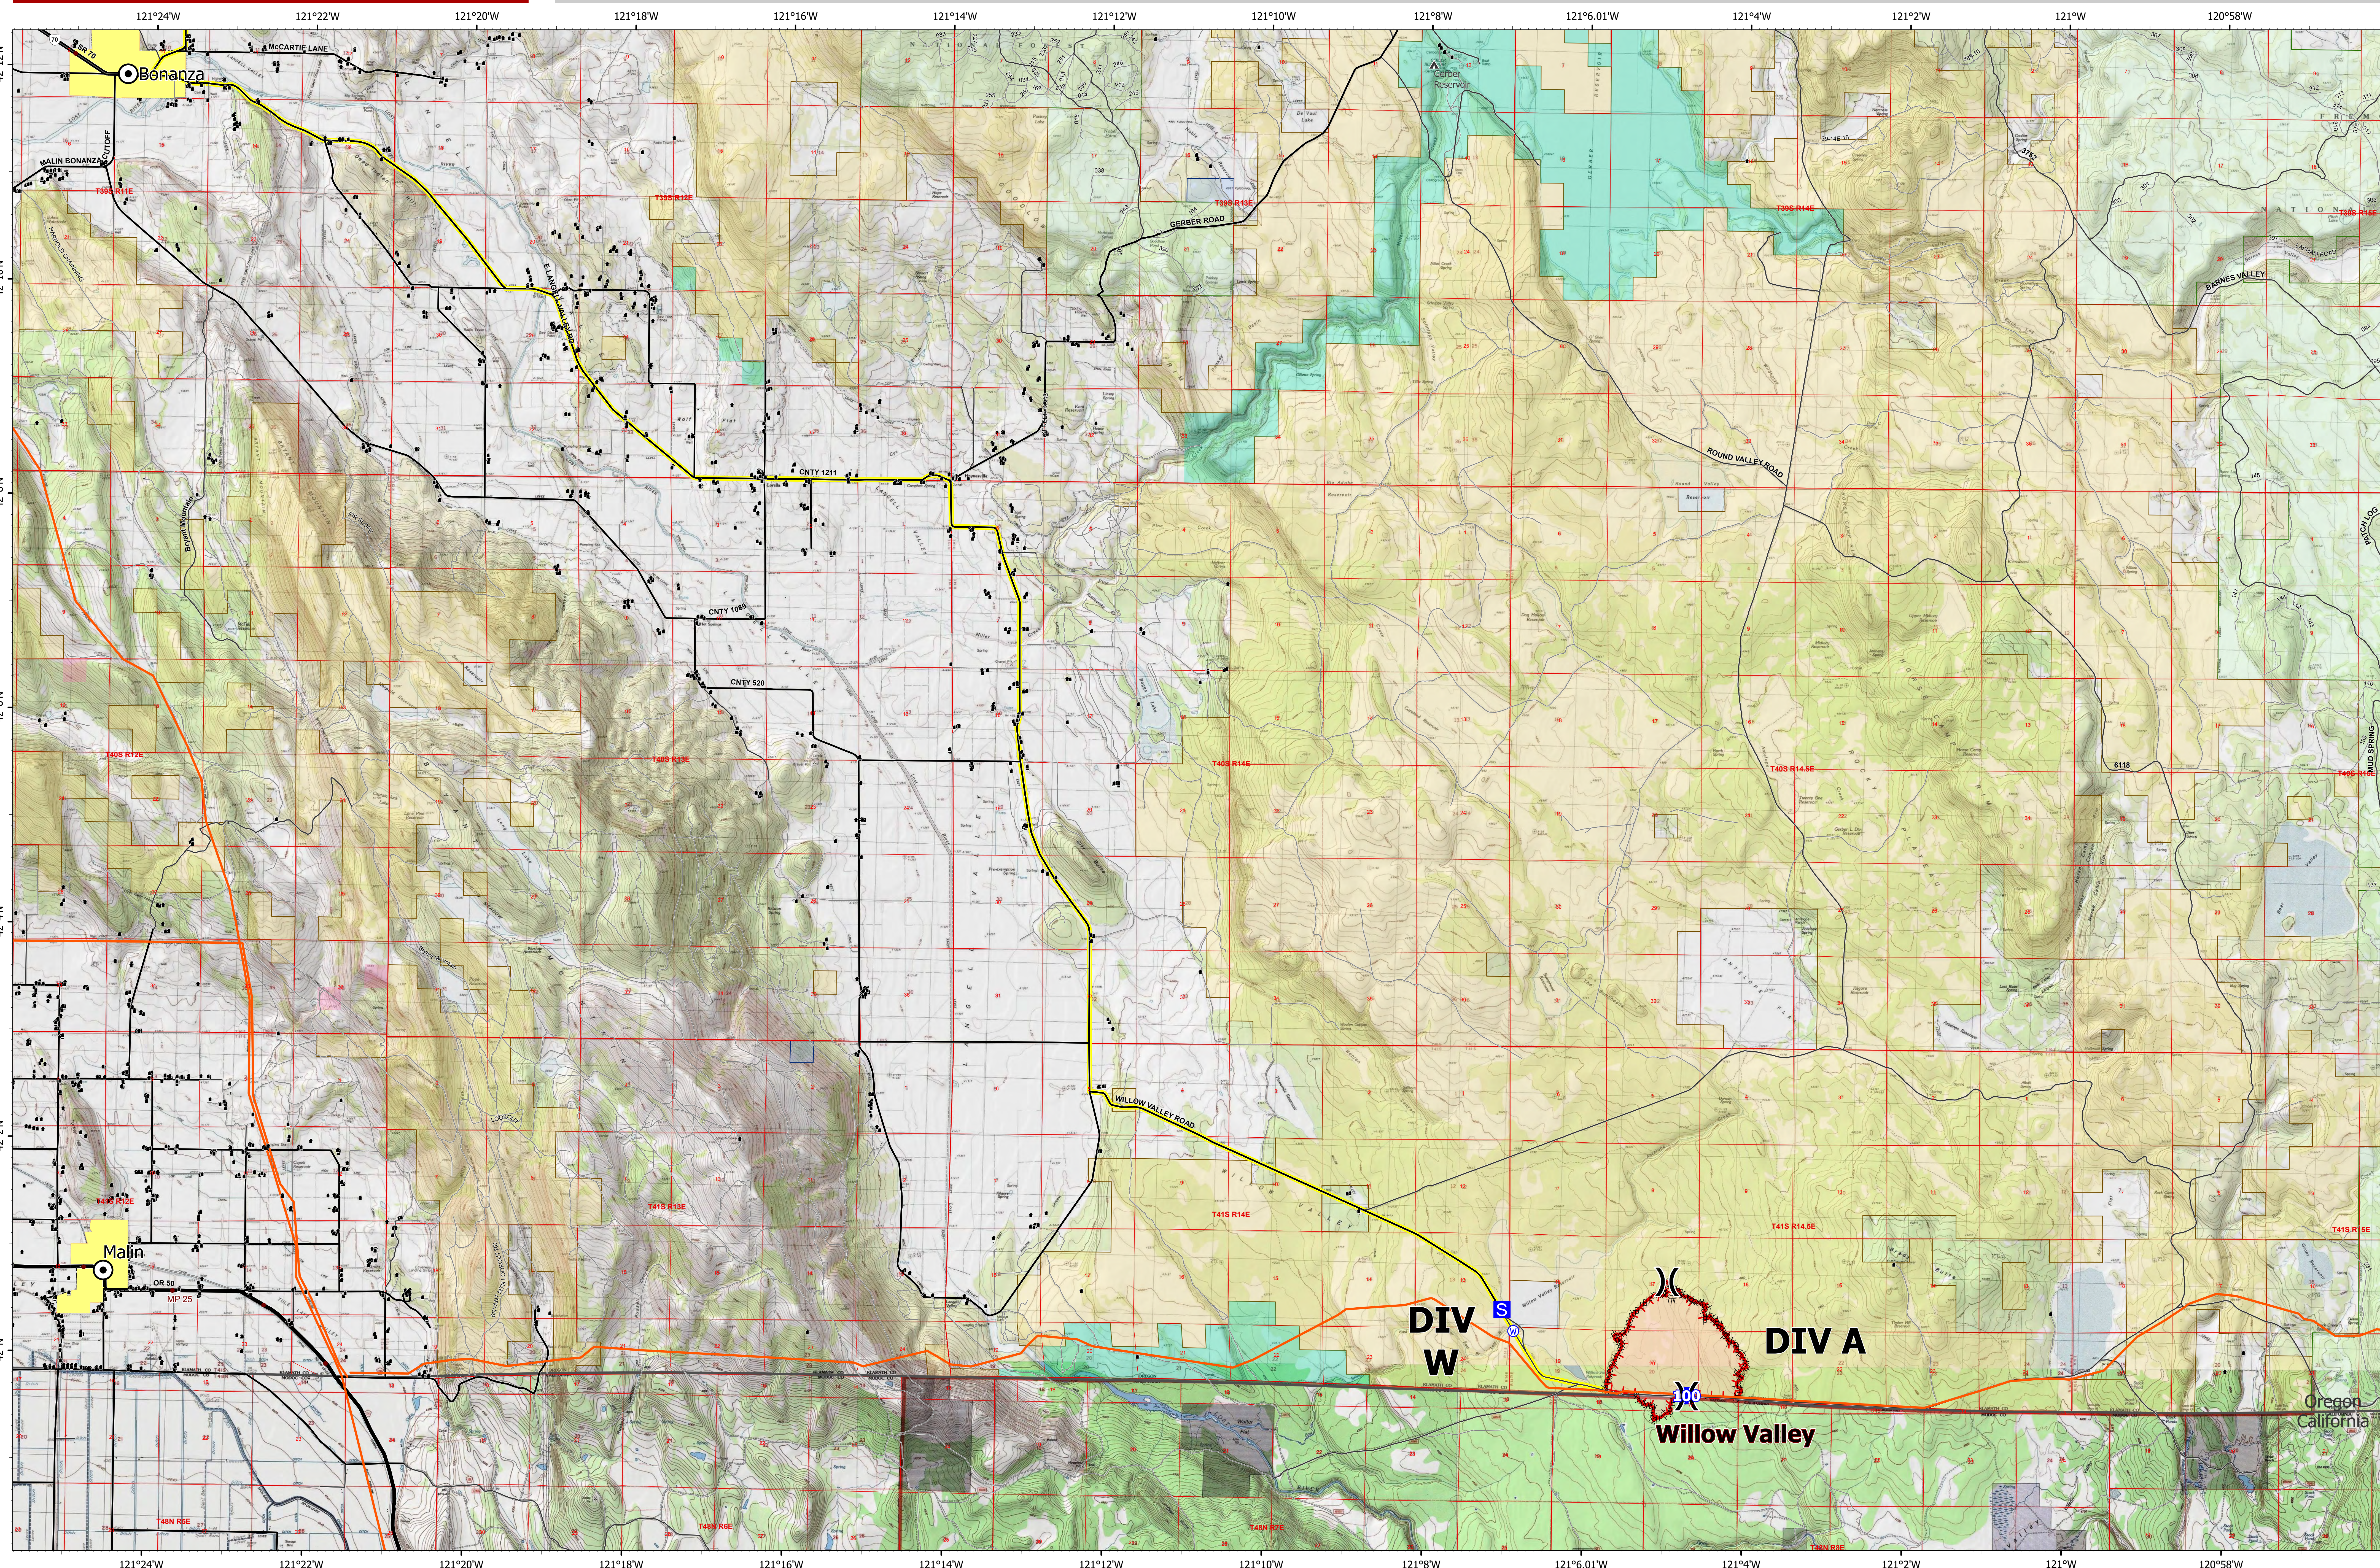

OPS Map

Willow Valley

ORLAD210420

August 17, 2021
Day Shift

0 0.5 1 2 Miles

ODF Team 3 GIS
08/16/2021 2:04
Acres from IR

Fox Cpx: 6,853 acres at 08/15/21 @ 20:23 hrs
Patton Meadow: 6,029 acres
Willow Valley: 824 acres

- Fire Area
- Completed Dozer Line
- Completed Road as Line
- Fire Edge
- Division Break
- S Drop Point
- S Staging Area
- W Water Source
- Structures
- Natural Gas Pipelines
- Oregon Department of Forestry
- Oregon Department of State Lands
- US Bureau of Land Management
- US Forest Service
- Other Federal Lands
- State Boundary
- Travel Route

Scan to download maps

Use the camera on a mobile device