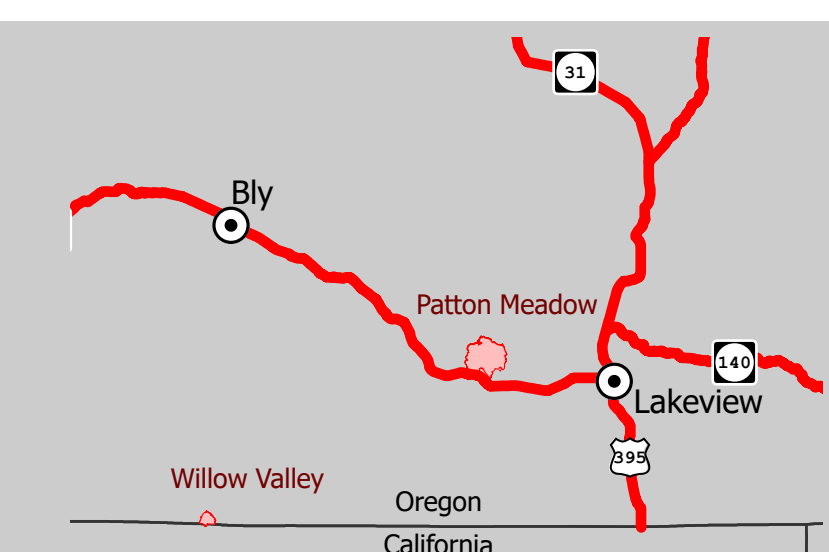

Information Map

Fox Complex

Patton Meadow / Willow Valley

August 17, 2021

August 17, 2021

Fox Complex

Information Map

08/17/2021 0920 Fox Cpx: 7,229 acres on 08/16/21 @ 20:50 hrs
Acres from IR Patton Meadow: 6,405 acres
North American 1983 Datum, Lat/Long Grid Willow Valley: 824 acres

- Fire Area
- Completed Dozer Line
- Completed Road as Line
- Fire Edge
- Interstate; Highway
- Paved
- All weather
- Oregon Department of State Lands
- Oregon Parks and Recreation Department
- US Bureau of Land Management
- US Forest Service
- Other Federal Lands
- Local Government
- State Boundary