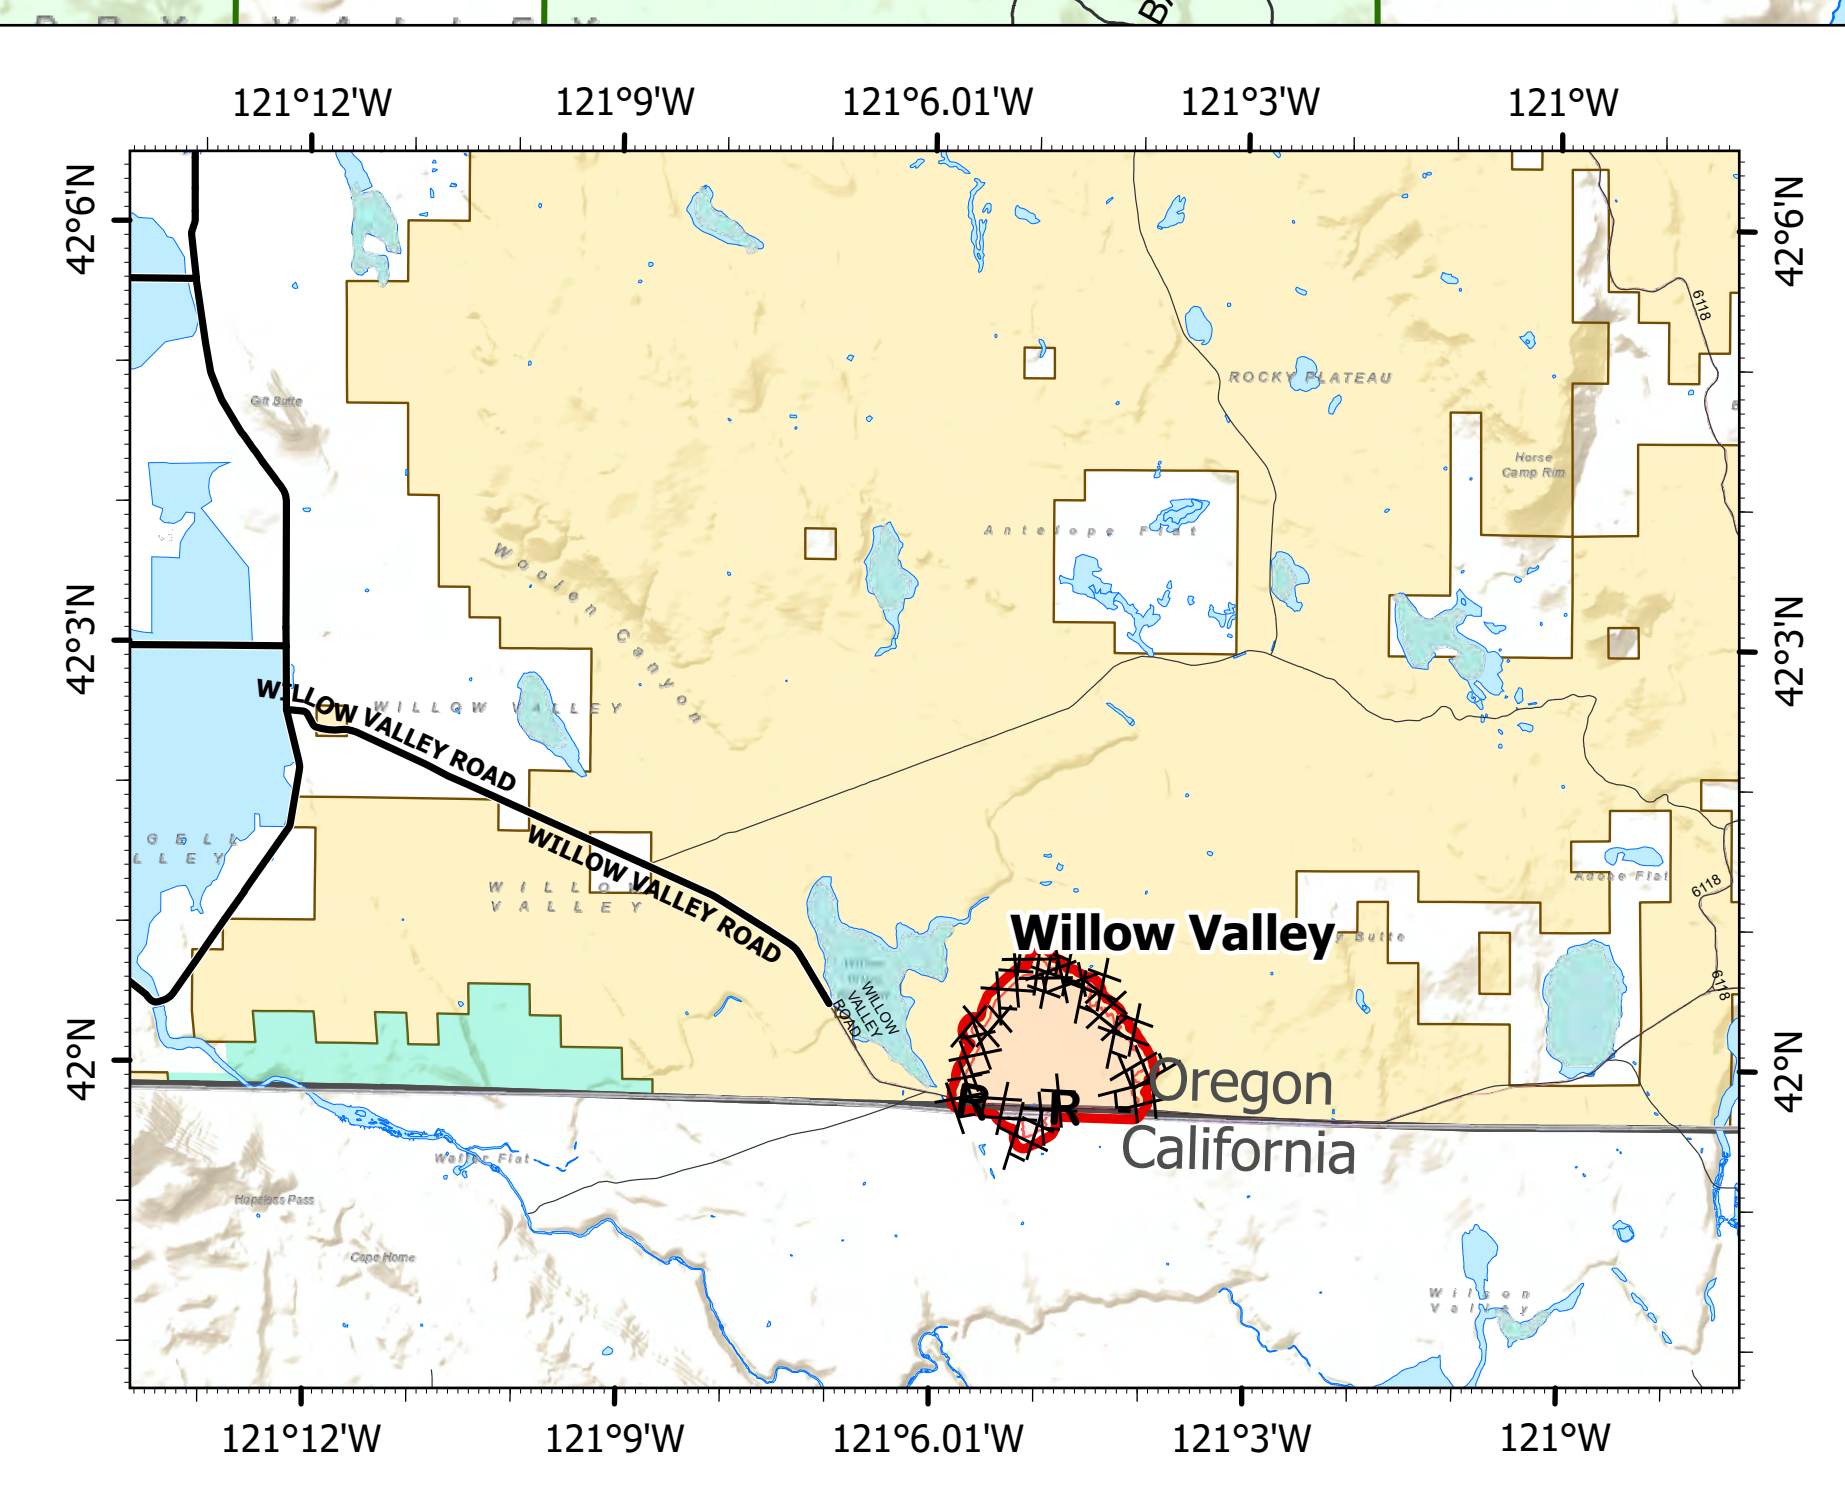

Information Map

Fox Complex

Patton Meadow / Willow Valley

August 17, 2021

August 17, 2021

Fox Complex

Information Map

08/17/2021 0920 Fox Cpx: 7,229 acres on 08/16/21 @ 20:50 hrs
Acres from IR Patton Meadow: 6,405 acres
North American 1983 Datum, Lat/Long Grid Willow Valley: 824 acres

- Fire Area
- Completed Dozer Line
- Completed Road as Line
- Fire Edge
- Interstate; Highway
- Paved
- All weather
- Oregon Department of State Lands
- Oregon Parks and Recreation Department
- US Bureau of Land Management
- US Forest Service
- Other Federal Lands
- Local Government
- State Boundary