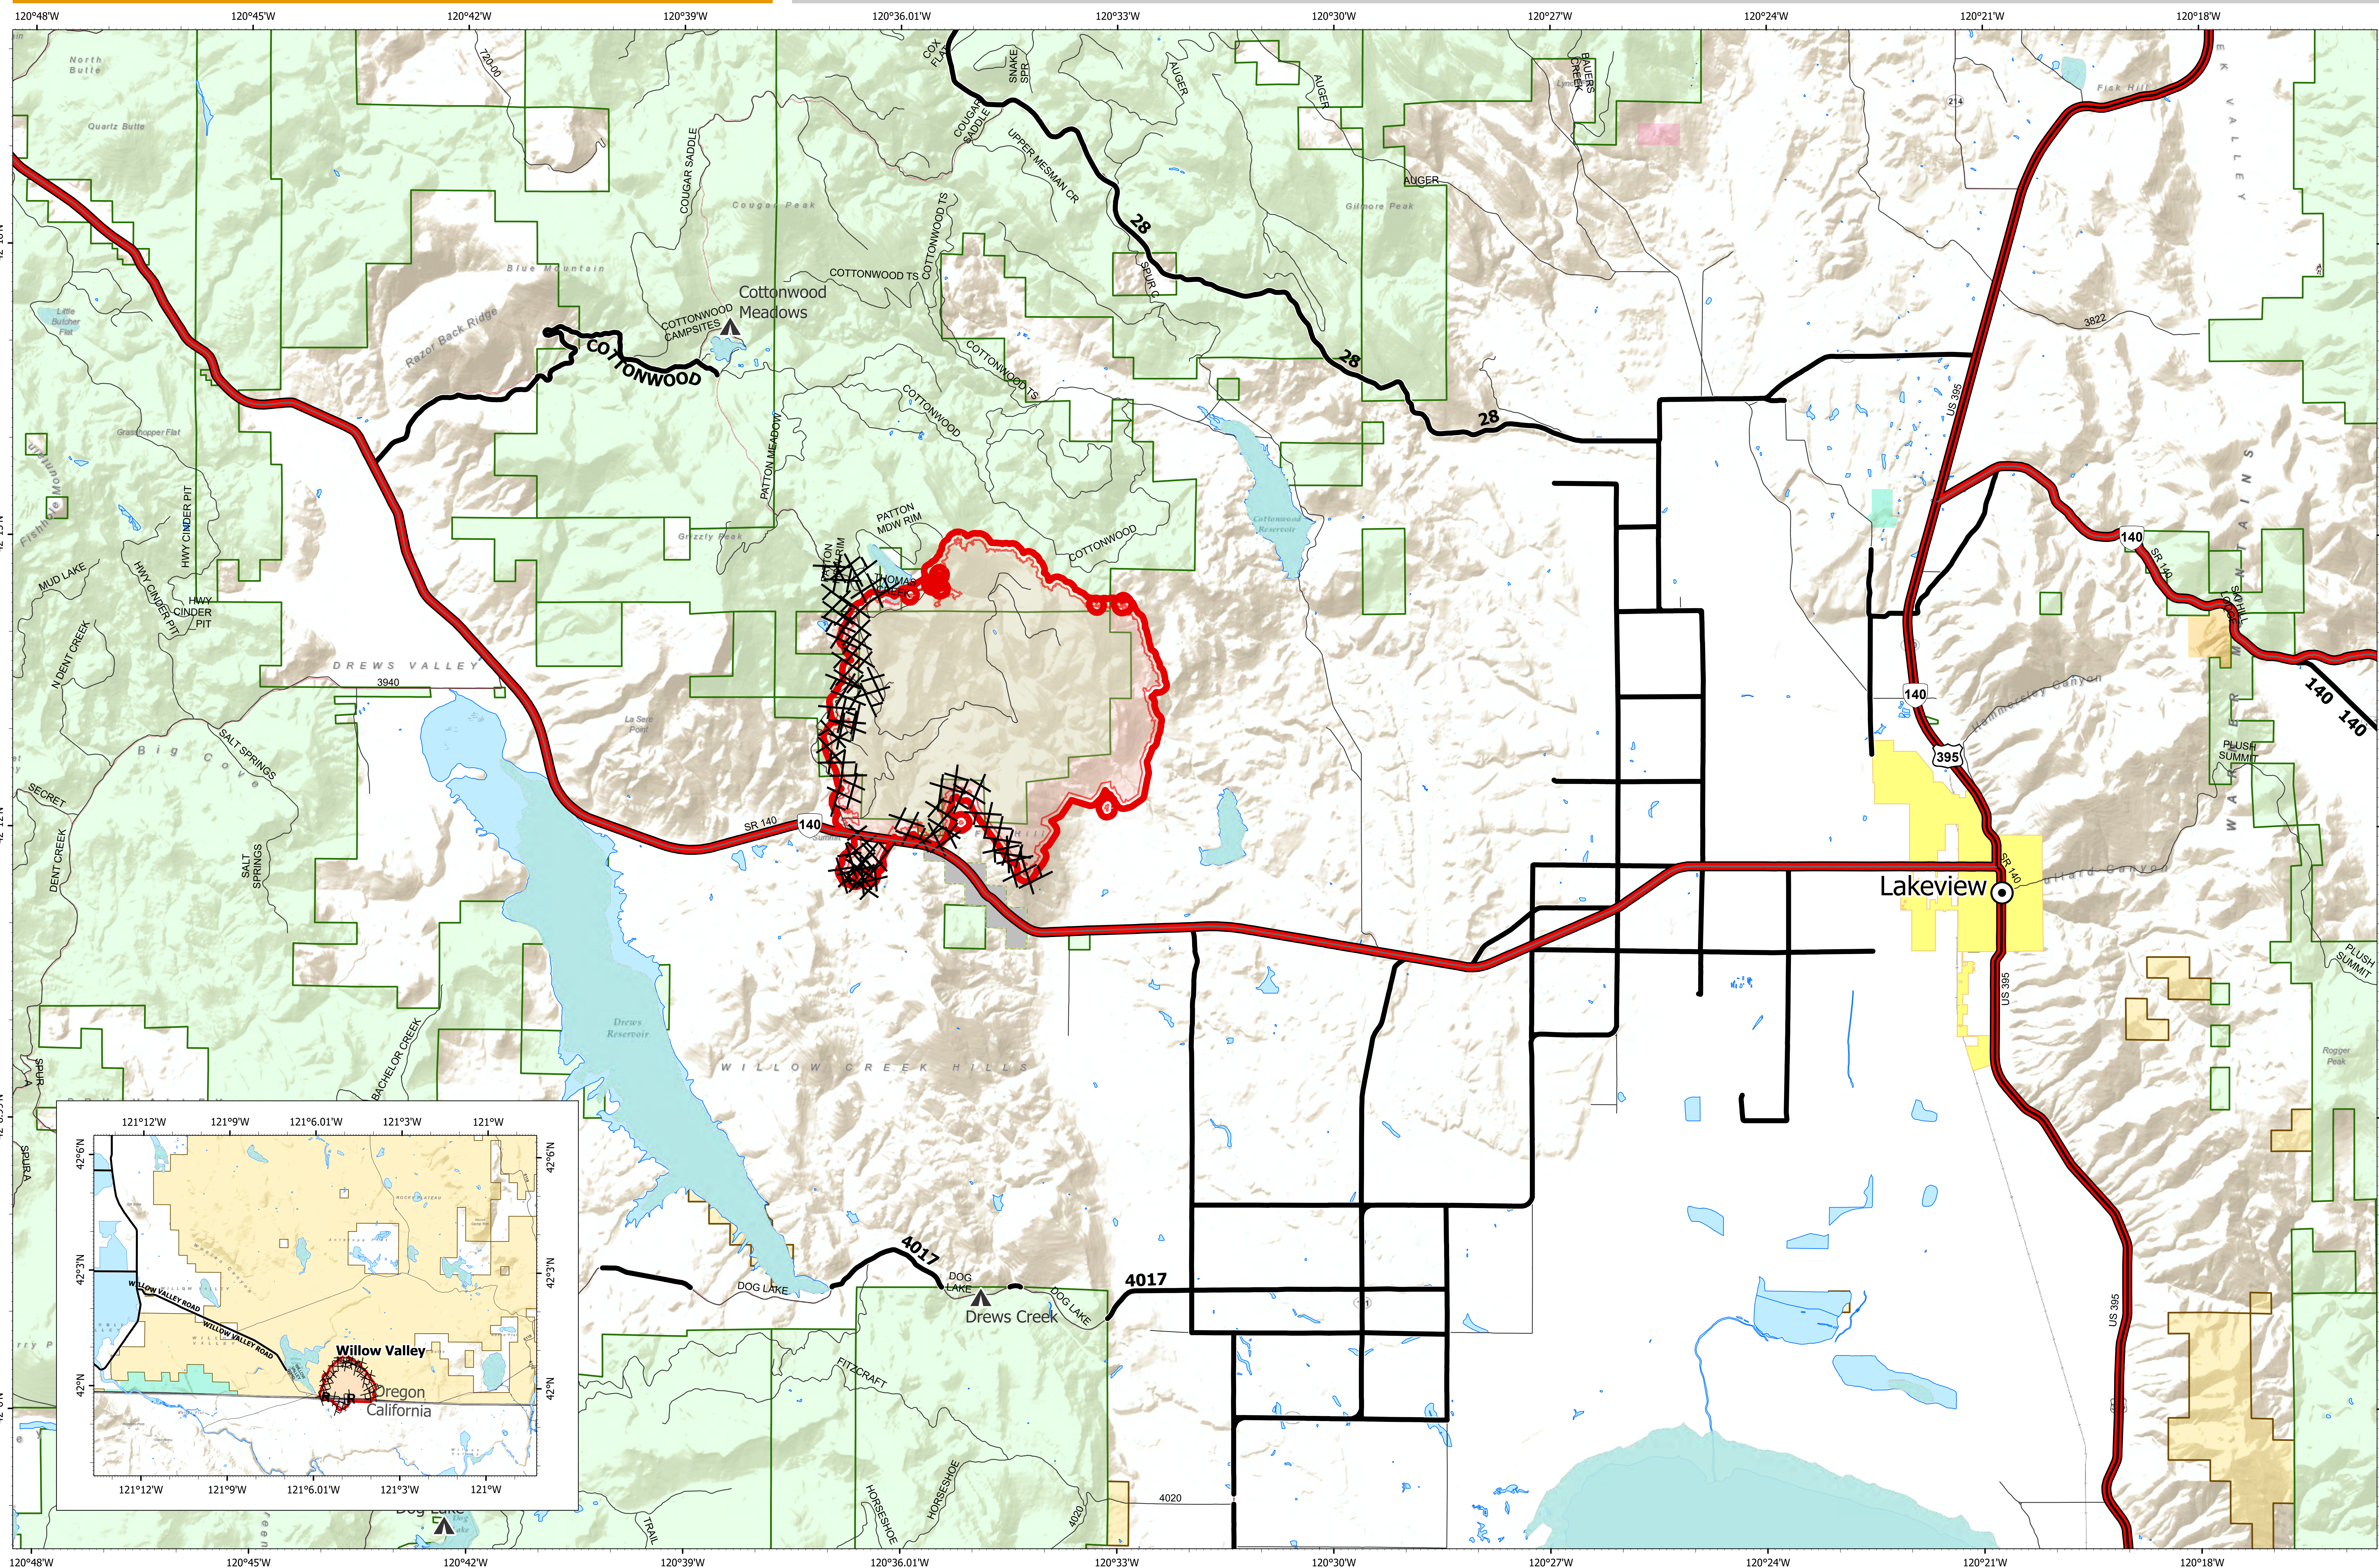

Information Map

Fox Complex

Patton Meadow / Willow Valley

August 17, 2021

August 17, 2021

Fox Complex

Information Map

08/17/2021 0920 Fox Cpx: 7,229 acres on 08/16/21 @ 20:50 hrs
Acres from IR Patton Meadow: 6,405 acres
North American 1983 Datum, Lat/Long Grid Willow Valley: 824 acres

- Fire Area
- Completed Dozer Line
- Completed Road as Line
- Fire Edge
- Interstate; Highway
- Paved
- All weather
- Oregon Department of State Lands
- Oregon Parks and Recreation Department
- US Bureau of Land Management
- US Forest Service
- Other Federal Lands
- Local Government
- State Boundary