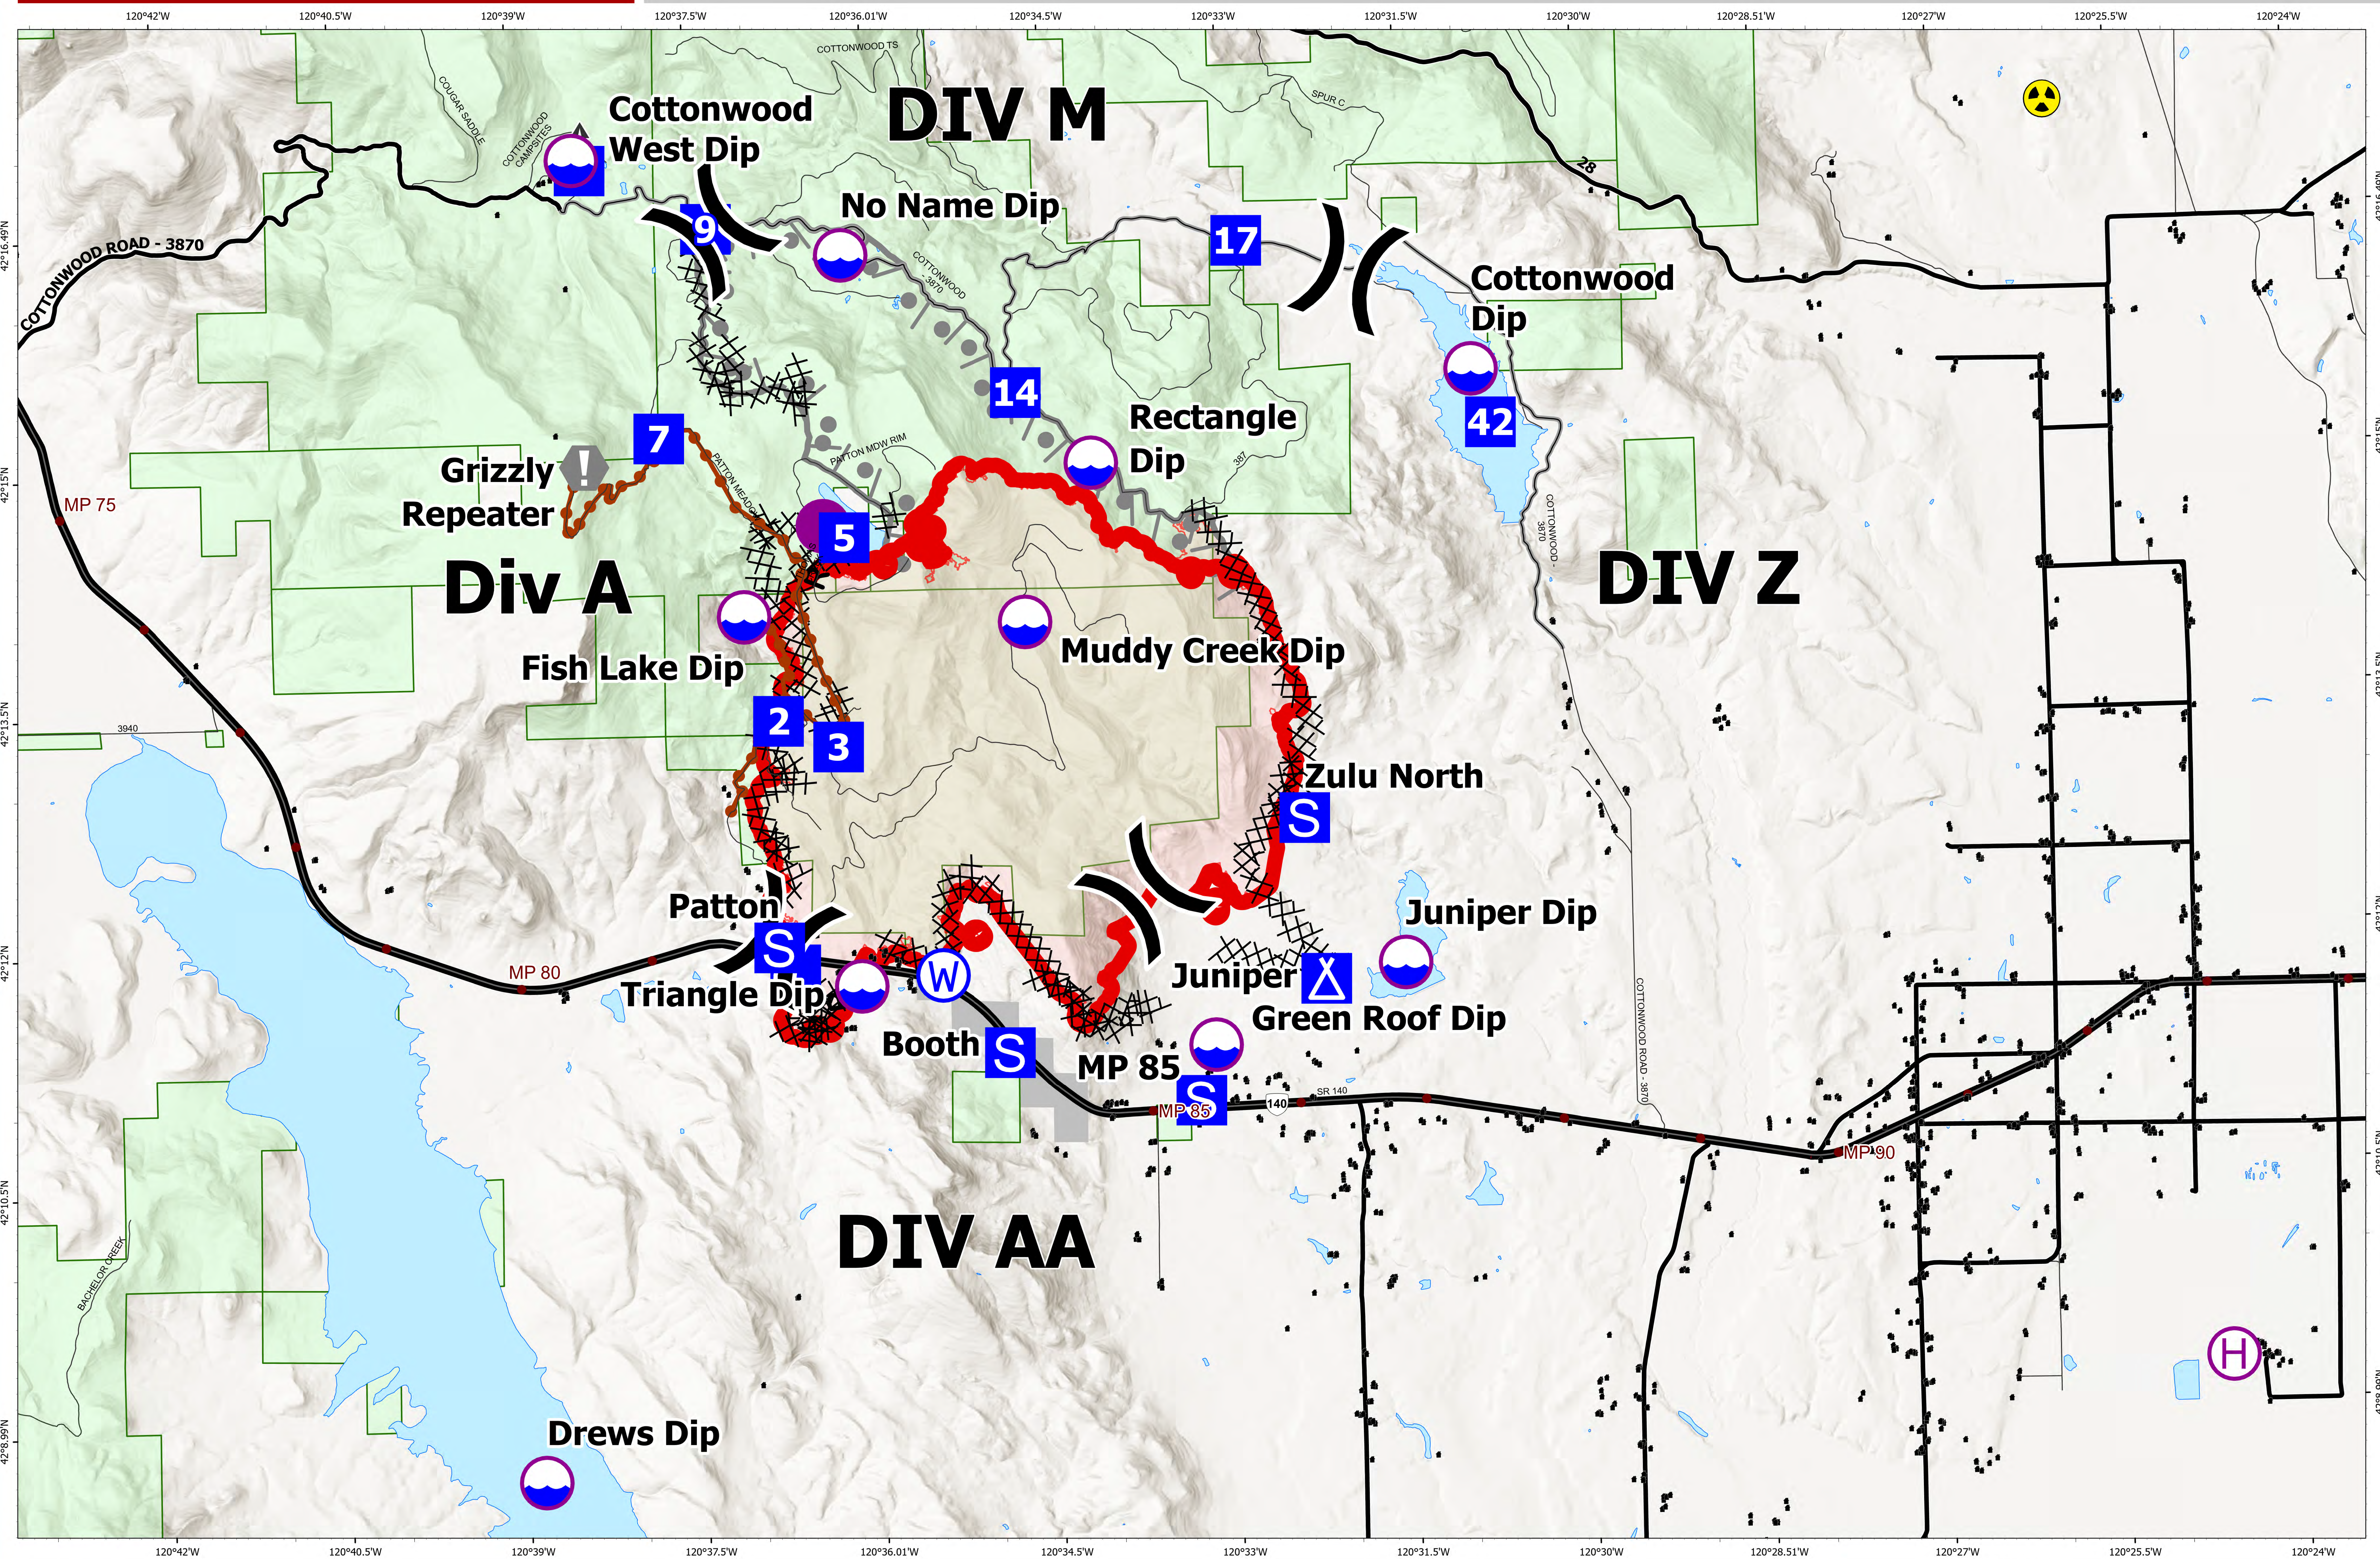

# Briefing Map

# Patton Meadow

## ORFWF210419

August 18, 2021  
Day Shift

ODF Team 3 GIS  
08/18/2021 0708  
Acres from IR  
North American 1983 Datum, Lat/Long Grid

Fox Cpx: 7,326 acres at 08/17/21 @ 20:50 hrs  
Patton Meadow: 6538 acres  
Willow Valley: 824 acres

- Fire Area
- - - Completed Dozer Line
- - - Completed Road as Line
- - - Planned Burnout
- Fire Edge
- Dip Site
- Helispot
- H Helibase
- X Division Break
- Drop Point
- A Camp
- S Staging Area
- ! Value at Risk
- ☠ Hazard
- W Water Source
- Structures
- Interstate; Highway
- Paved
- All weather
- Mainline Rd
- - - State Boundary
- - - Buried Transmission Line