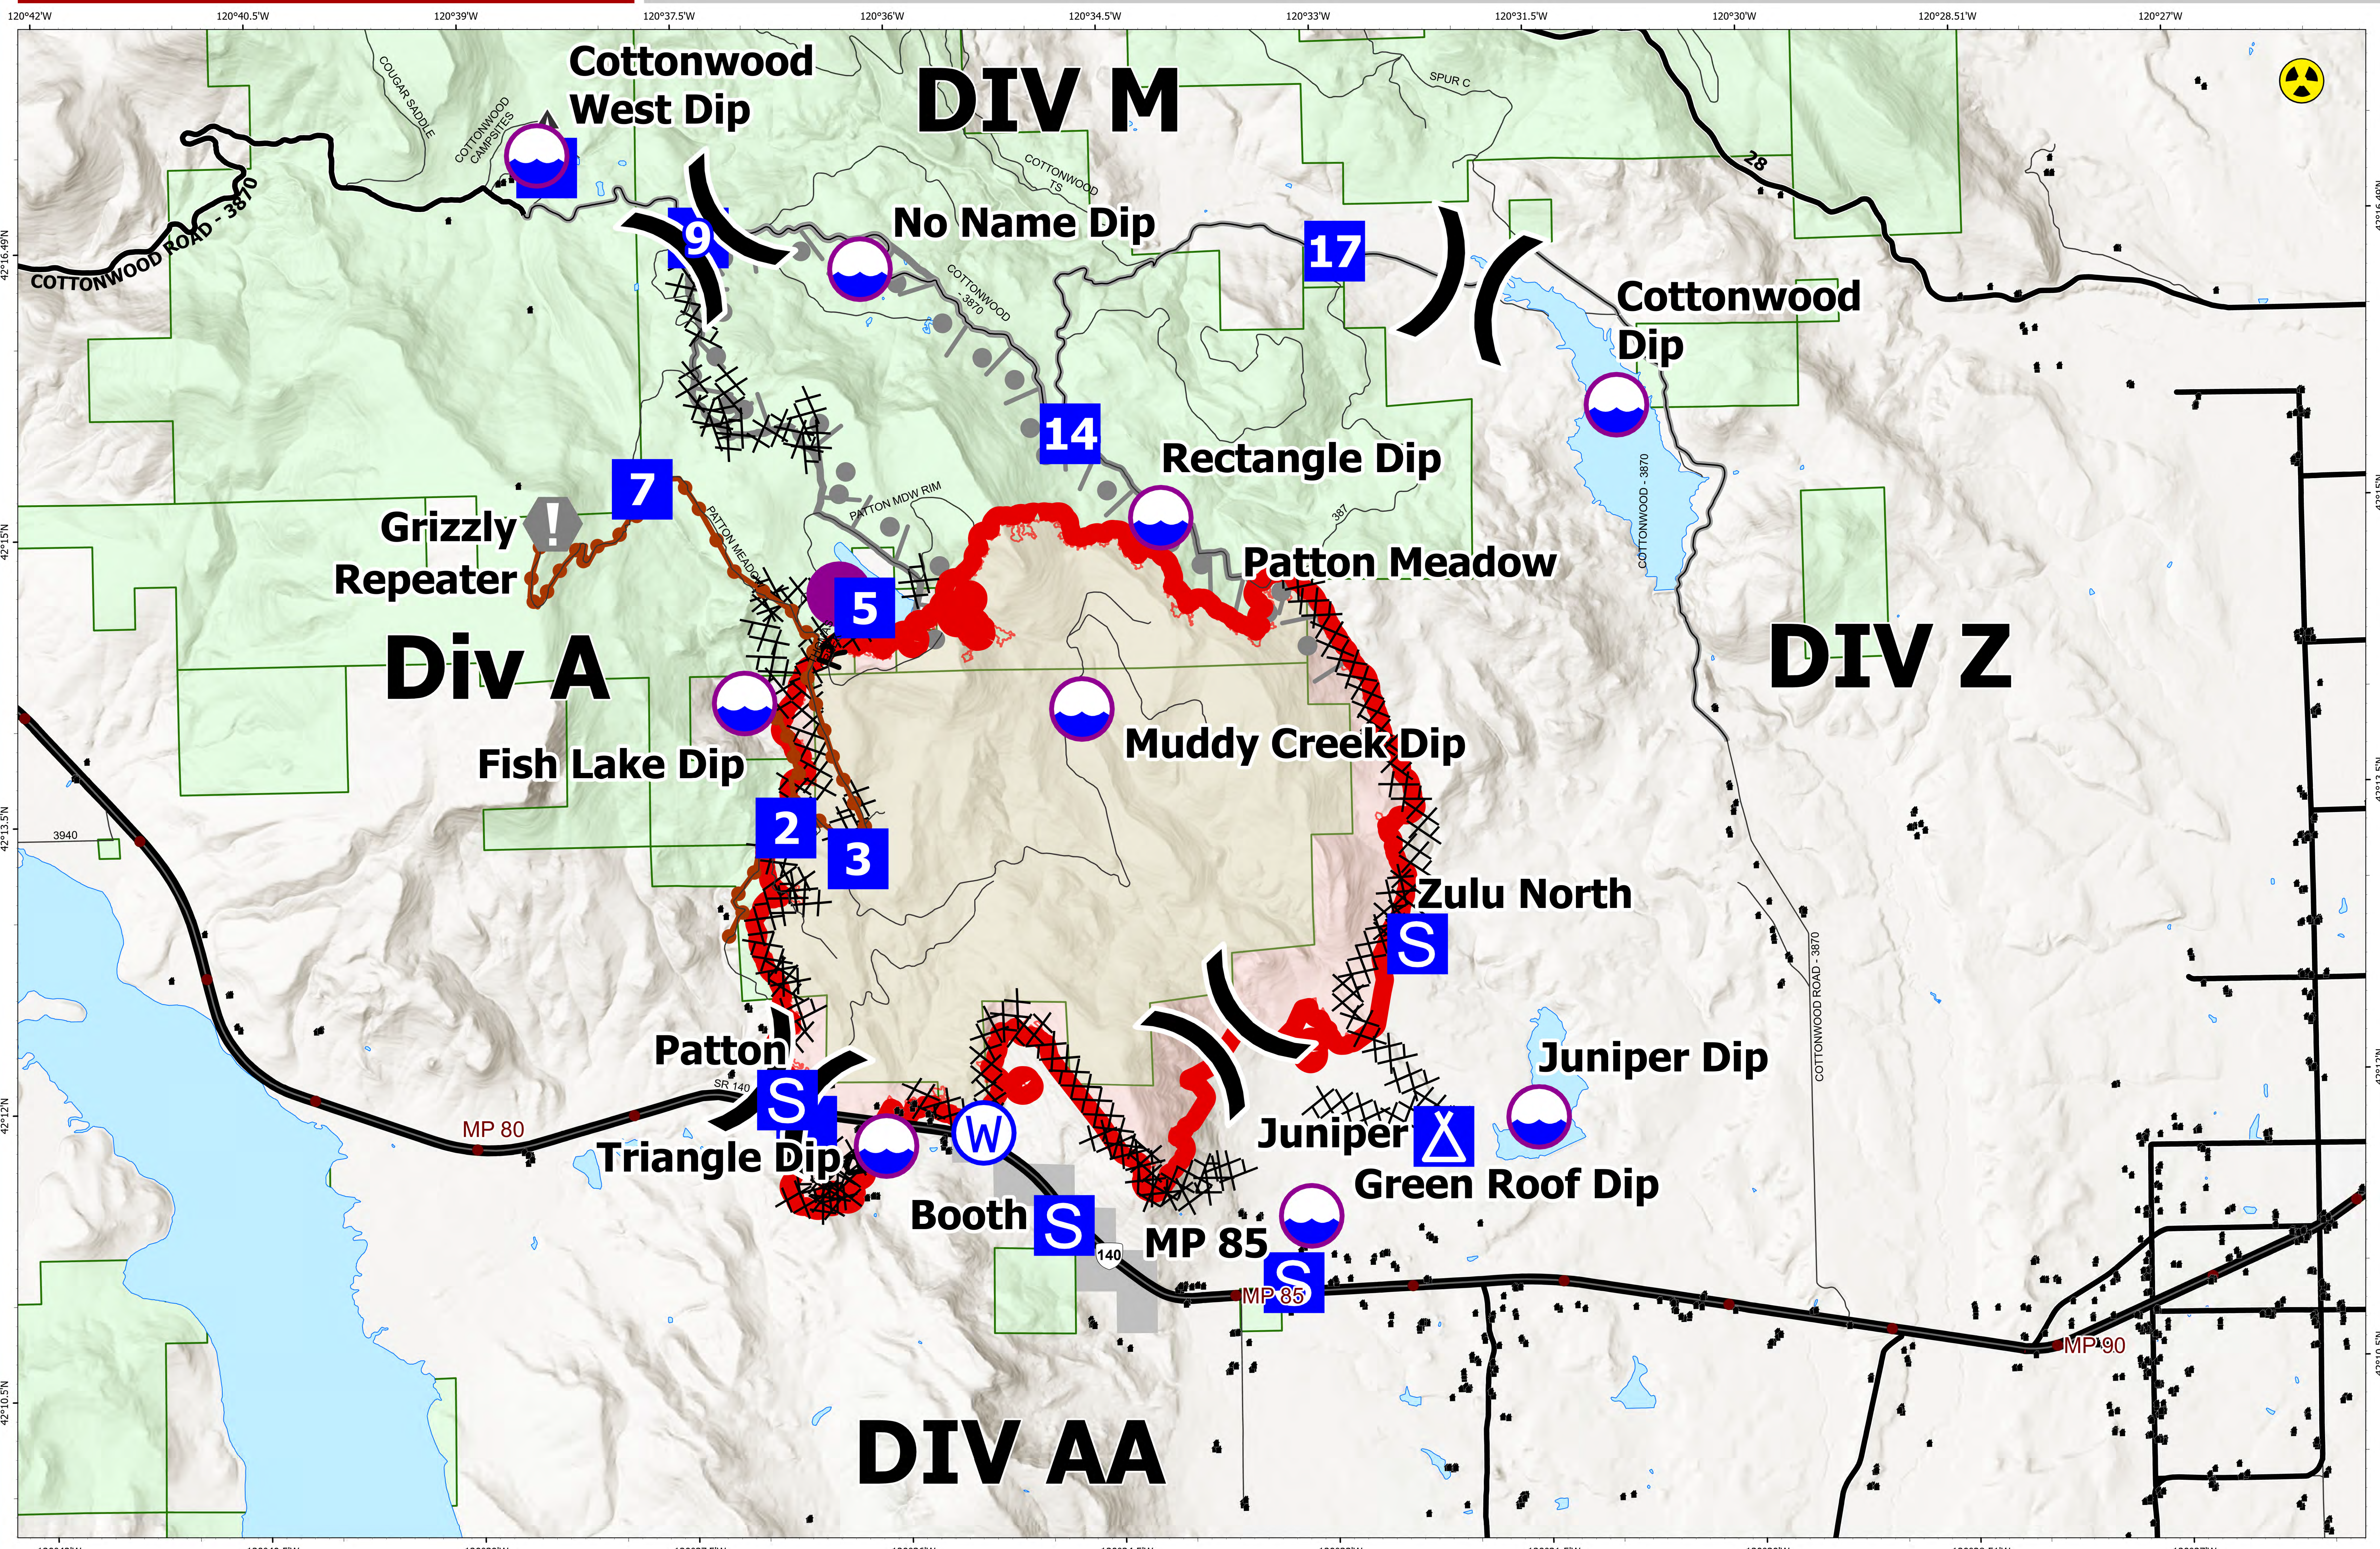

Briefing Map

Patton Meadow

ORFWF210419

August 18, 2021
Night Shift

ODF Team 3 GIS
 08/18/2021 1346
 Acres from IR
 North American 1983 Datum, Lat/Long Grid
 Fox Cpx: 7,326 acres at 08/17/21 @ 20:50 hrs
 Patton Meadow: 6538 acres
 Willow Valley: 824 acres

- | | | | | |
|------------------------|----------------|----------------|---------------------|--------------------------|
| Fire Area | Dip Site | Staging Area | Interstate; Highway | Buried Transmission Line |
| Completed Dozer Line | Helispot | Value at Risk | Paved | |
| Completed Road as Line | Water Source | Hazard | All weather | |
| Planned Burnout | Camp | Structures | Mainline Rd | |
| Fire Edge | Division Break | State Boundary | | |