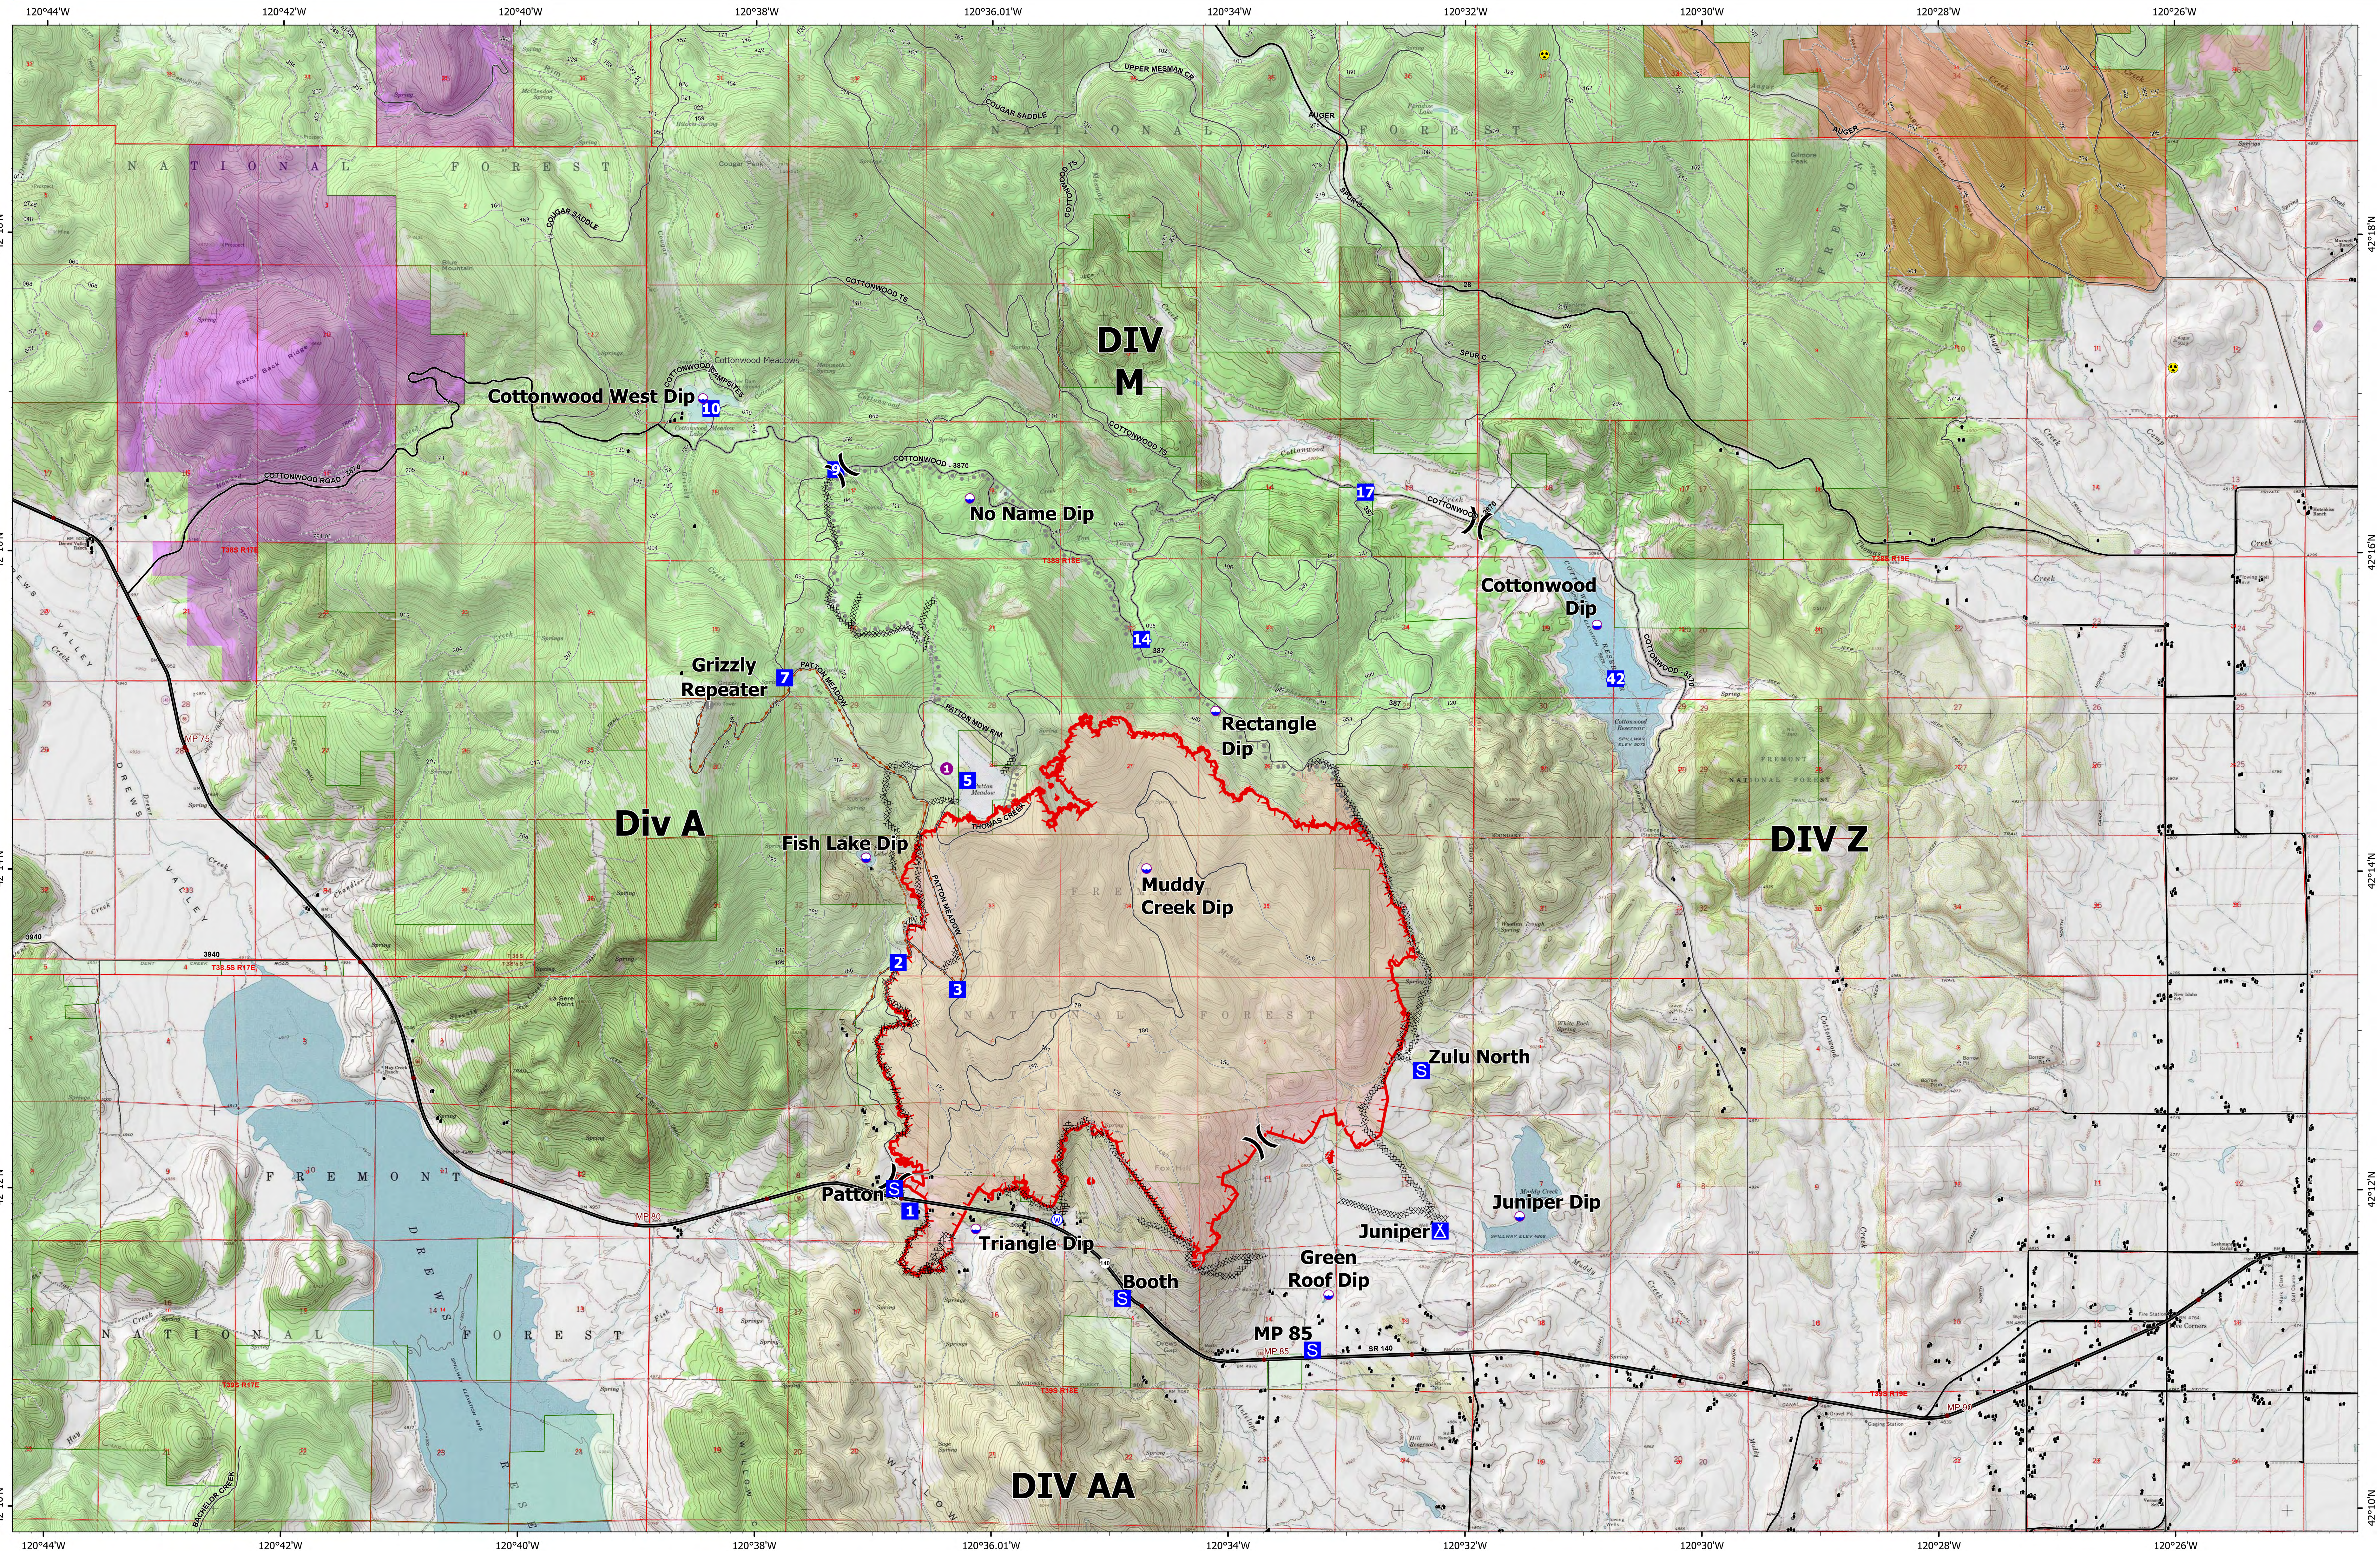

OPS Map

Patton Meadow

ORFWF210419

August 18, 2021
Day Shift

0 0.5 1 2 Miles

ODF Team 3 GIS
08/18/2021 07:14
Acres from IR

Fox Cpx: 7,326 acres at 08/17/21 @ 20:50 hrs
Patton Meadow: 6,538 acres
Willow Valley: 824 acres

- Fire Area
- Completed Dozer Line
- Completed Road as Line
- Planned Burnout
- Fire Edge
- Dip Site
- Helispot
- Division Break
- Drop Point
- Camp
- Staging Area
- Value at Risk
- Hazard
- Water Source
- Structures
- Oregon Department of State Lands
- Oregon Parks and Recreation Department
- US Forest Service
- State Boundary
- Buried Transmission Line
- Collins Timber Company
- TRS Management

Scan to download maps
Use the camera on a mobile device