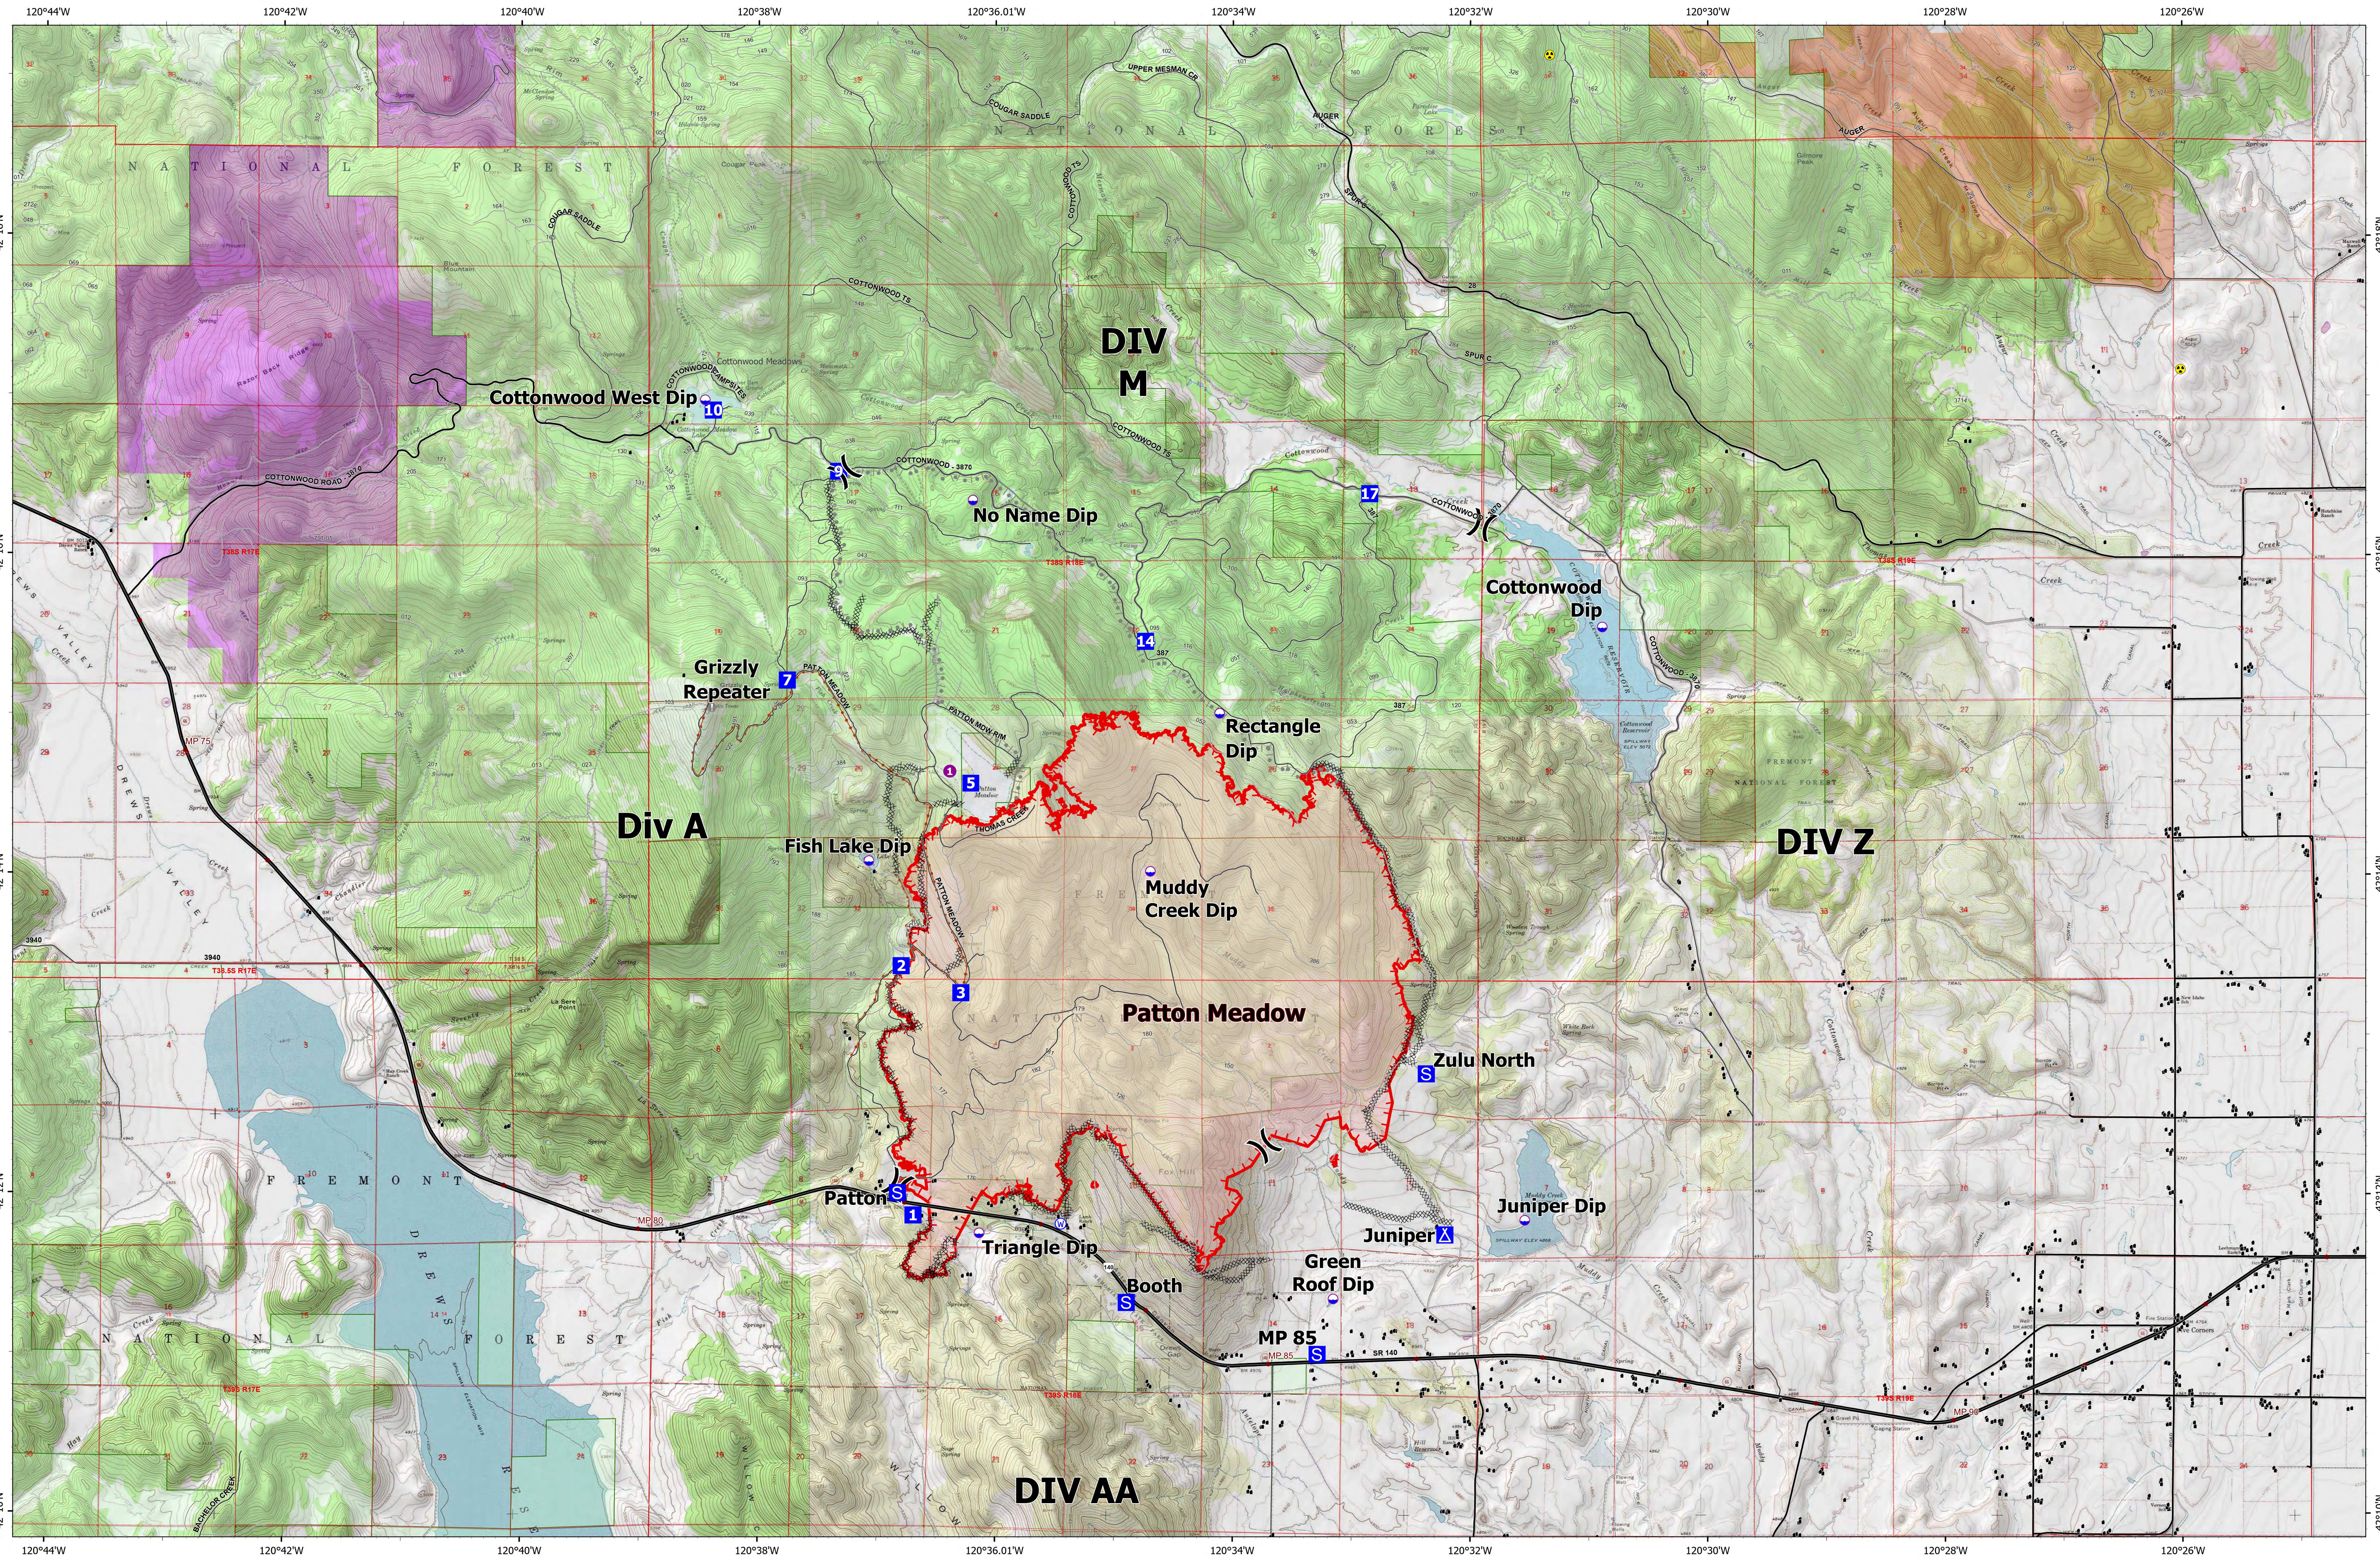

OPS Map

Patton Meadow

ORFWF210419

August 18, 2021
Night Shift

ODF Team 3 GIS
08/18/2021 1:52
Acres from IR

Fox Cpx: 7,326 acres at 08/17/21 @ 20:50 hrs
Patton Meadow: 6,538 acres
Willow Valley: 824 acres

Fire Area	Helispot	Hazard	State Boundary
Completed Dozer Line	Drop Point	Water Source	Buried Transmission Line
Completed Road as Line	Camp	Structures	Collins Timber Company
Planned Burnout	Staging Area	Oregon Department of State Lands	TRS Management
Fire Edge	Dip Site	Oregon Parks and Recreation Department	
Value at Risk	US Forest Service